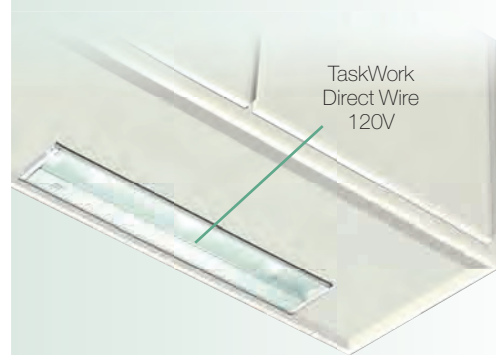

BACK MOUNT DESIGN