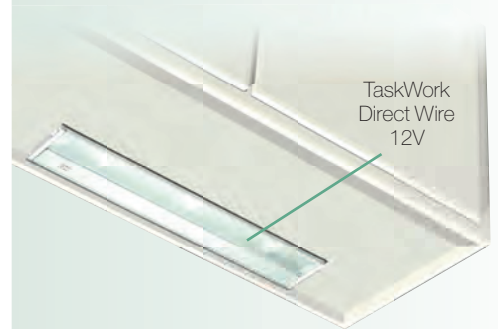

TASKWORK DIRECT WIRE – 12V XENON

TaskWork Direct Wire 12V Xenon offers you a simple installation solution for illuminating a task area or adding ambient lighting.

10584 BZ
30" Fixture shown in Bronze

Select Appropriate Light Fixture Size & Finish

- 10584 BZ, SS, WH**
- 30" L x 5" W x 1" H
 - 4 light
 - 12V, 18 Watt Xenon bulbs included

- 10595 BZ, SS, WH**
- 40" L x 5" W x 1" H
 - 5 light
 - 12V, 18 Watt Xenon bulbs included

- Replacement Bulb**
10574 CLR
- 12V, 18 Watt Xenon, clear

10588 SI - Duplex BX cable connector

10589 SI - Connector for NM & BX cable

BACK MOUNT DESIGN

FEATURES

- Low 1" profile x 5" wide
- Fastener-free hinge assembly
- Keyhole mounting
- NM & BX single cable connector included
- High/Low/On-Off switch