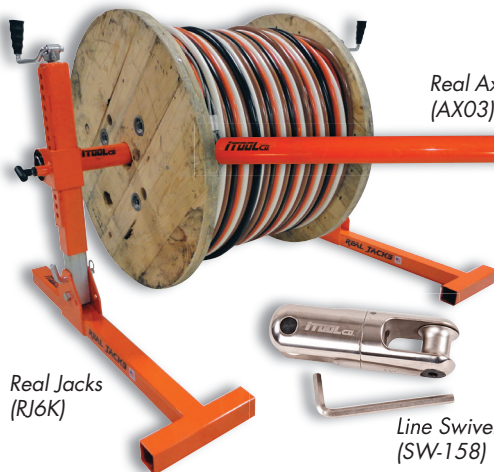

Set 2"-4" - CS24

Real Axle 5' - AX03

Line Swivel - SW-158

**BUY THIS SPECIAL PACKAGE &  
RECEIVE \$4000  
IN FREE ITOOLCO PRODUCT  
OR GET A SECOND CANNON 6K FREE  
FOR YOUR TRADE IN**

*Free Product Offer Does Not Include Pull Slick Rope  
Not Valid With Any Other Offer  
All Free Goods Provided By iTOOLCO*

### PACKAGE INCLUDES

Real Axle 5'  
(AX03)

Real Jacks  
(RJ6K)

Line Swivel  
(SW-158)

Real  
Tender  
(RT01)

Pull Slick  
(PS916-600)

Conduit  
Sheave Set  
(CS24)

Cannon 6K  
(C6K)