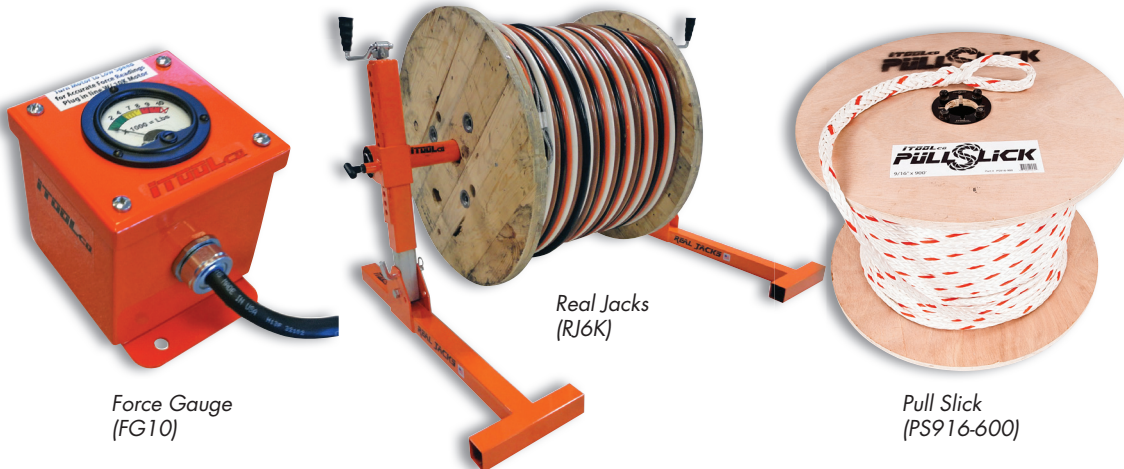

## **Cannon 10K Package**

**Includes:**

**Cannon 10K™ - C10K**

**Force Gauge - FG10**

**Real Jacks™ (1 Pair) - RJ6K**

**Pull Slick™ 9/16" x 600' - PS916-600**

**BUY THIS SPECIAL PACKAGE &  
RECEIVE \$2500  
IN FREE ITOOlCO PRODUCT  
FOR YOUR TRADE IN**

## **PACKAGE INCLUDES**

Force Gauge  
(FG10)

Real Jacks  
(RJ6K)

Pull Slick  
(PS916-600)

**iTOOLco.**

**865-670-3713 • iTOOLco.com**

Innovative Tools For Professional Electricians & Contractors

160101\_FL\_ITOOlCO-2017NOprice2