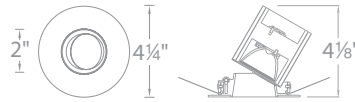

HR2LEDT309P

2" Tesla™ Pro LED 0°-30° Adjustable Trim

WAC LIGHTING

Responsible Lighting®

Fixture Type:

Catalog Number:

Project:

Location:

PRODUCT DESCRIPTION

Minimum profile, round 0° to 30° adjustable trim with interior open reflector.

FEATURES

- 2" aperture
- Energy Star® rated
- CEC Title 24 Compliant (see below for list of models)
- Damp location listed
- 30° visual cutoff angle for glare control
- Adjustable fixtures are ideal for sloped ceiling applications
- 5 year WAC Lighting product warranty

SPECIFICATIONS

Construction: Durable die-cast aluminum construction with borosilicate glass lens. Extruded aluminum heat sink.

Light Source: Utilizes one 14.5W LED, CRI: 85 & 90+

Dimming: 0-10V Dimming: 100%-10%
ELV Dimming: 100%-15% (120V only)

Mounting: Two heavy gauge retention clips hold trim firmly to housing

Finish: White (WT) powder coat paint and electroplated Brushed Nickel (BN) and Copper Bronze (CB).

Standards: ETL & cETL Listed. See table below for Energy Star® and 2013 California Title 24 qualifying products.

TRIMS

Model#	Beam	Color Temp	CRI	Lumens	CBCP	Energy Star®	2013 Title 24	Finish
HR2LEDT309P 0°-30° Adjustable	N 27°	827 2700K	85	780	2020	Yes	No	BN Brushed Nickel CB Copper Bronze WT White
		927 2700K	90	635	1619	Yes	No	
		830 3000K	85	810	2044	Yes	No	
		930 3000K	90	730	1924	Yes	Yes	
		835 3500K	85	875	2227	Yes	No	
	840 4000K	85	895	2332	Yes	No		
	F 40°	827 2700K	85	750	1315	Yes	No	
		927 2700K	90	610	1038	Yes	No	
		830 3000K	85	785	1371	Yes	No	
		930 3000K	90	695	1181	Yes	Yes	
		835 3500K	85	840	1458	Yes	No	
	840 4000K	85	865	1507	Yes	No		

HR2LEDT309P

Example: HR2LEDT309PF835BN

COMPATIBLE HOUSINGS See individual housing spec sheets for complete information.

REPLACEMENT MODULES

New Construction

HR-2LED-H09D-ICA IC-Rated, Airtight 120V-277V	HR-2LED-H09D-ICAC IC-Rated, Airtight Chicago Plenum 120V-277V

Reflectors

Narrow Flood Flood	SL-REF-BL10-1-N SL-REF-BL10-1-F

Remodel

HR-2LED-R14D Non-IC 120V-277V

LED

2700K	85 CRI	BXRC-27E1000-B-03
2700K	90 CRI	BXRC-27G1000-B-03
3000K	85 CRI	BXRC-30E1000-B-03
3000K	90 CRI	BXRC-30G1000-B-03
3500K	85 CRI	BXRC-35E1000-B-03
4000K	85 CRI	BXRC-40E1000-B-03

wacighting.com

Phone (800) 526.2588

Fax (800) 526.2585

Headquarters/Eastern Distribution Center

44 Harbor Park Drive

Port Washington, NY 11050

Central Distribution Center

1600 Distribution Ct

Lithia Springs, GA 30122

Western Distribution Center

1750 Archibald Avenue

Ontario, CA 91760