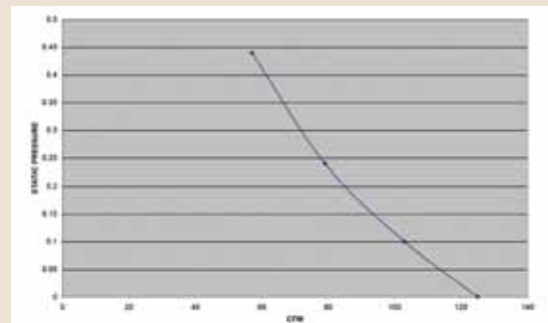

Stats

CFM	Static Pressure
103	0
103	0.1
79	0.24
57	0.44