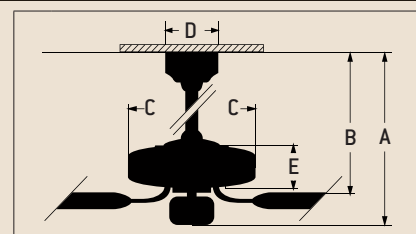

Ceiling Drop Dimensions

A: 6" DR - 21.0"   B: 6" DR - 13.0"
C: 7.5"   D: 5.125"
E: 14.75"

DR: Downrod

Compare: 49" to 60" ceiling fans have airflow efficiencies ranging from approximately 51 to 176 cubic feet per minute per watt at high speed.