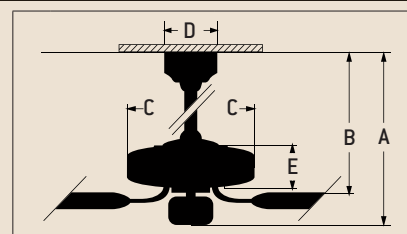

Ceiling Drop Dimensions

A: 4" DR - 25.0"	B: 4" DR - 11.0"
A: 6" DR - 27.0"	B: 6" DR - 13.0"
C: 14.0"	D: 6.0"
E: 21.0"	

2. DR: Downrod

Compare: 49" to 60" ceiling fans have airflow efficiencies ranging from approximately 51 to 176 cubic feet per minute per watt at high speed.