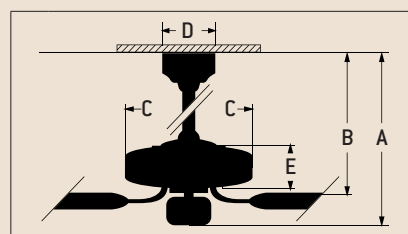

Ceiling Drop Dimensions

A: 2" DR - 16.25"	B: 2" DR - 8.5"
A: 6" DR - 20.25"	B: 6" DR - 12.5"
C: 13.0"	D: 5.125"
E: 5.5"	

DR: Downrod

Compare: 49" to 60" ceiling fans have airflow efficiencies ranging from approximately 51 to 176 cubic feet per minute per watt at high speed.