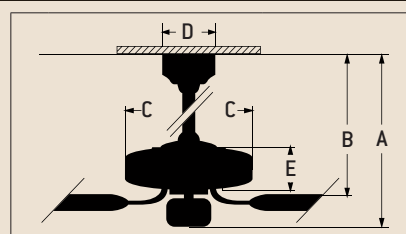

Ceiling Drop Dimensions

A: 2" DR - 15.0"

B: 2" DR - 8.5"

A: 4" DR - 17.5"

B: 4" DR - 10.0"

C: 11.0"

D: 5.125"

E: 3.5"

DR: Downrod

Compare: 36" to 48" ceiling fans have airflow efficiencies ranging from approximately 71 to 86 cubic feet per minute per watt at high speed.

Compare: 49" to 60" ceiling fans have airflow efficiencies ranging from approximately 51 to 176 cubic feet per minute per watt at high speed.