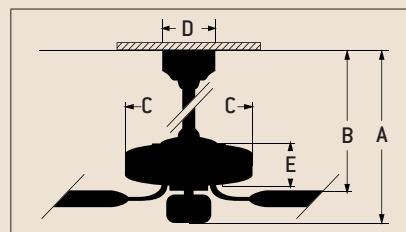

Ceiling Drop Dimensions

A: 2" DR - 21.5"	B: 2" DR - 18.75"
A: 6" DR - 25.5"	B: 6" DR - 22.75"
C: 22.75"	D: 6.0"
E: 4.5"	

2. *DR: Downrod*

*Compare: 36" to 48" ceiling fans have airflow efficiencies ranging from approximately 71 to 86 cubic feet per minute per watt at high speed.

*Compare: 49" to 60" ceiling fans have airflow efficiencies ranging from approximately 51 to 176 cubic feet per minute per watt at high speed.