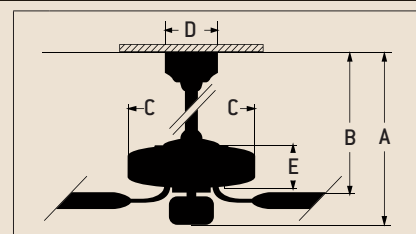

Ceiling Drop Dimensions

A: 2" DR - 10.125"	B: 2" DR - 8.75"
A: 6" DR - 14.125"	B: 6" DR - 12.75"
C: 9.625"	D: 5.125"
E: 5.0"	

DR: Downrod

Compare: 49" to 60" ceiling fans have airflow efficiencies ranging from approximately 51 to 176 cubic feet per minute per watt at high speed.