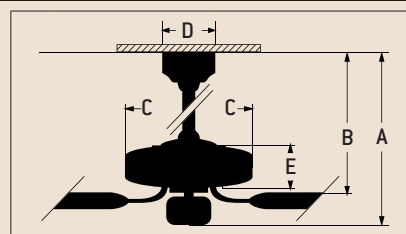

Ceiling Drop Dimensions

A: 2" DR - 11.75"	B: 2" DR - 9.0"
A: 6" DR - 15.75"	B: 6" DR - 13.0"
C: 11.5"	D: 6.0"
E: 4.75"	

DR: Downrod

*Compare: 36" to 48" ceiling fans have airflow efficiencies ranging from approximately 71 to 86 cubic feet per minute per watt at high speed.

*Compare: 49" to 60" ceiling fans have airflow efficiencies ranging from approximately 51 to 176 cubic feet per minute per watt at high speed.