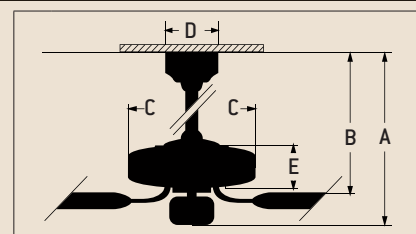

Ceiling Drop Dimensions

A: 4" DR - 15.75"	B: 4" DR - 12.0"
A: 6" DR - 17.75"	B: 6" DR - 14.0"
C: 18.125"	D: 6.0"
E: 7.75"	

DR: Downrod

*Compare: 36" to 48" ceiling fans have airflow efficiencies ranging from approximately 71 to 86 cubic feet per minute per watt at high speed.

*Compare: 49" to 60" ceiling fans have airflow efficiencies ranging from approximately 51 to 176 cubic feet per minute per watt at high speed.