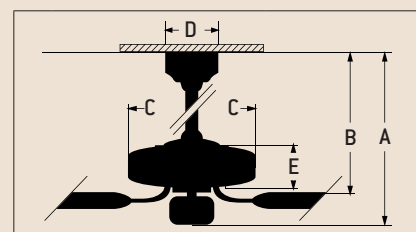

Ceiling Drop Dimensions

A: 2" DR - 16.5"

B: 2" DR - 8.5"

A: 4" DR - 18.0"

B: 4" DR - 10.0"

C: 11.0"

D: 5.125"

E: 3.5"

DR: Downrod

Compare: 36" to 48" ceiling fans have airflow efficiencies ranging from approximately 71 to 86 cubic feet per minute per watt at high speed.

Compare: 49" to 60" ceiling fans have airflow efficiencies ranging from approximately 51 to 176 cubic feet per minute per watt at high speed.