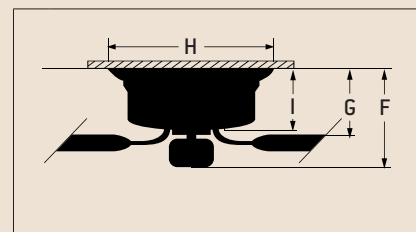

Ceiling Drop Dimensions

F: 13.5"   G: 6.2"
H: 11.7"   I: 5.3"

*Compare: 36" to 48" ceiling fans have airflow efficiencies ranging from approximately 71 to 86 cubic feet per minute per watt at high speed.

*Compare: 49" to 60" ceiling fans have airflow efficiencies ranging from approximately 51 to 176 cubic feet per minute per watt at high speed.