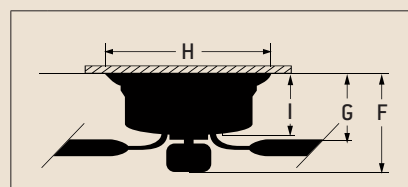

Ceiling Drop Dimensions

Model: **WB242SC/ WB242BS**

F: 9.25"   G: 7.0"

H: 11.75"   I: 6.5"

With Light Kit:

F: 11.75"

Model: **WB348/WB448**

F: 17.0"   G: 10.5"

H: 8.5"   I: 9.0"

*Compare: 36" to 48" ceiling fans have airflow efficiencies ranging from approximately 71 to 86 cubic feet per minute per watt at high speed.