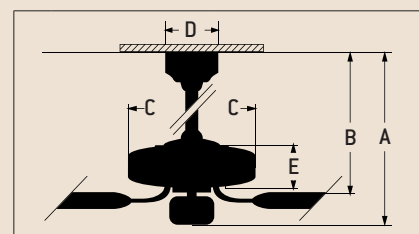

Ceiling Drop Dimensions

A: 6" DR - 18.0", (31.5" with Net)   B: 6" DR - 12.75"

C: 14.25"   D: 7.25"

E: 9.5"

DR: Downrod

Compare: 49" to 60" ceiling fans have airflow efficiencies ranging from approximately 51 to 176 cubic feet per minute per watt at high speed.