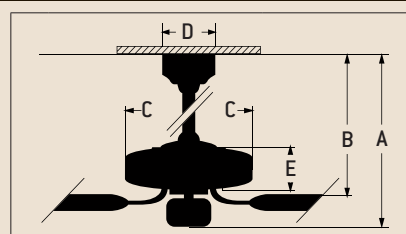

Ceiling Drop Dimensions

A: 2" DR - 11.0"	B: 2" DR - 8.5"
A: 4" DR - 12.5"	B: 4" DR - 10.0"
C: 11.0"	D: 5.125"
E: 3.5"	

DR: Downrod

*Compare: 36" to 48" ceiling fans have airflow efficiencies ranging from approximately 71 to 86 cubic feet per minute per watt at high speed.

**Compare: 49" to 60" ceiling fans have airflow efficiencies ranging from approximately 51 to 176 cubic feet per minute per watt at high speed.