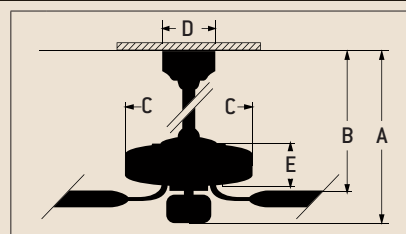

Ceiling Drop Dimensions

1. A: 4" DR - 26.4"   B: 4" DR - 9.2"
   A: 6" DR - 28.4"   B: 6" DR - 11.2"
   C: 13.3"   D: 6.0"
   E: 22"

DR: Downrod

Compare: 49" to 60" ceiling fans have airflow efficiencies ranging from approximately 51 to 176 cubic feet per minute per watt at high speed.