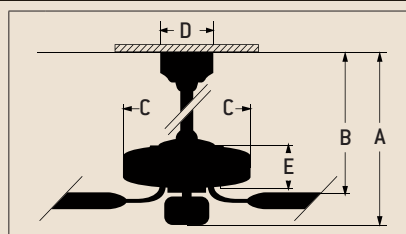

Ceiling Drop Dimensions

A: 2" DR - 14.375"   B: 2" DR - 9.875"
A: 6" DR - 18.375"   B: 6" DR - 13.875"
C: 13.0"   D: 6.0"

E: 5.5"
DR: Downrod

*Compare: 36" to 48" ceiling fans have airflow efficiencies ranging from approximately 71 to 86 cubic feet per minute per watt at high speed.

*Compare: 49" to 60" ceiling fans have airflow efficiencies ranging from approximately 51 to 176 cubic feet per minute per watt at high speed.