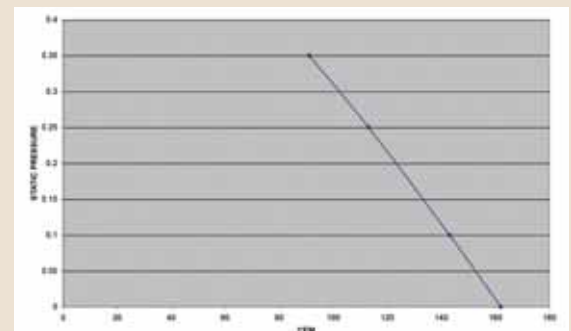

Specs

- CFM 150.0
- Sone 1.2
- Lamp 2-18W Quad
- Amps 1.1
- Combined Watts 89.0
- Trim Dimensions
 - Length 17.0
 - Width 13.1
 - Depth 2.0
- Rong-In
 - Length 12.0
 - Width 12.0
 - Depth 8.0

Stats

CFM	Static Pressure
162	0
143	0.1
113	0.25
91	0.35