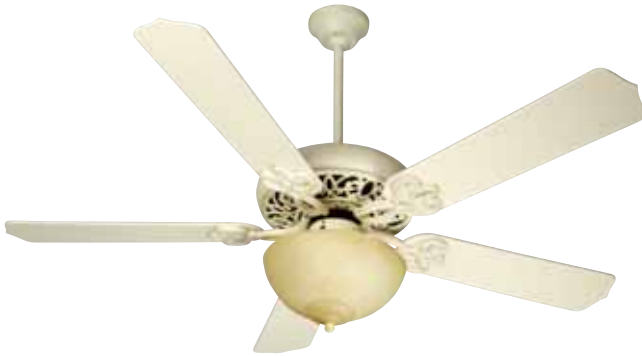

Antique White Distressed Cecilia Unipack with 52" Contractor's Design Antique White Blades and Bowl Light Kit

Model-Finish **CCU52AWD**
Blade-Finish **BCD52-AW**
Light-Finish **Included**