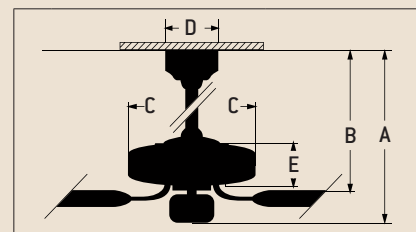

Ceiling Drop Dimensions

A: 2" DR - 17.75"	B: 2" DR - 8.0"
A: 4" DR - 21.75"	B: 4" DR - 12.0"
C: 11.0"	D: 5.125"
E: 4.25"	

DR: Downrod

Compare: 36" to 48" ceiling fans have airflow efficiencies ranging from approximately 71 to 86 cubic feet per minute per watt at high speed.

Compare: 49" to 60" ceiling fans have airflow efficiencies ranging from approximately 51 to 176 cubic feet per minute per watt at high speed.