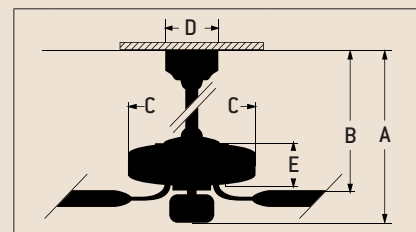

Ceiling Drop Dimensions

A: 2" DR - 9.75"	B: 2" DR - 8.5"
A: 4" DR - 11.25"	B: 4" DR - 10.0"
C: 11.0"	D: 5.125"
E: 3.0"	

DR: Downrod

Compare: 36" to 48" ceiling fans have airflow efficiencies ranging from approximately 71 to 86 cubic feet per minute per watt at high speed.

Compare: 49" to 60" ceiling fans have airflow efficiencies ranging from approximately 51 to 176 cubic feet per minute per watt at high speed.