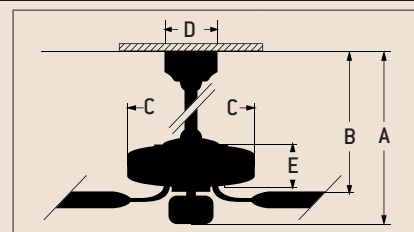

Ceiling Drop Dimensions

A: 2" DR - 12.0"	B: 2" DR - 7.375"
A: 6" DR - 16.0"	B: 6" DR - 11.375"
C: 14.125"	D: 6.75"
E: 5.5"	

DR: Downrod

*Compare: 36" to 48" ceiling fans have airflow efficiencies ranging from approximately 71 to 86 cubic feet per minute per watt at high speed.

*Compare: 49" to 60" ceiling fans have airflow efficiencies ranging from approximately 51 to 176 cubic feet per minute per watt at high speed.