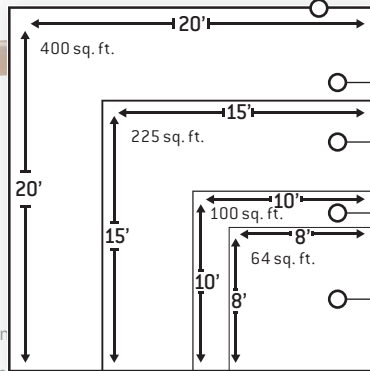

CXL™

Our most popular fan, the CXL Series incorporates our heavy-duty motor in a seamless steel housing, giving you outstanding performance and quality. It features a classic fan style in a variety of finishes.

Step 1 Determine Room Size.

Measure the length and width of the room and compare to the below chart.

- 56", 60", 70" or 2 – 52" Fans.
- 52" or 54" Fans.
- 42" or 44" Fans.
- 29" Fans.

Oiled Bronze

Model-Finish: CXL3200
Blade-Finish: B552P-WB6
Light-Finish: Not Shown

Features

- Heavy-Duty, 3 Speed Reversible Motor
- 2" and 6" Downrods (Included)
- Limited Lifetime Warranty
- Blades Sold Separately
- Light Kit Adaptable (Optional)
- Both TCS Controls Available (Optional)
- Energy Star Qualified

Step 2 Select a Model.

Browse the catalog and get inspired.

Blade Pitch	14°
Motor Size (MM)	188 x 15
AMPS (HI Speed)	0.7
Watts (HI Speed)	76
RPM (HI-MED-LOW)	210
Shipping Wt. (lbs.)	17
CU. FT. in Carton	1.7
Airflow* (Cubic Feet Per Minute)	6,500
Electricity Use*	76 Watts
Airflow Efficiency* (Cubic Feet Per Minute Per Watt)	86

Step 3 Choose your Finish.

You can choose from a wide selection in almost any Fan Model.

E: 4.5
DR: Downrod

*Compare: 36" to 48" ceiling fans have airflow efficiencies ranging from approximately 71 to 86 cubic feet per minute per watt at high speed.

*Compare: 49" to 60" ceiling fans have airflow efficiencies ranging from approximately 51 to 176 cubic feet per minute per watt at high speed.