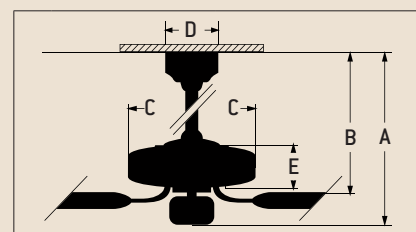

Ceiling Drop Dimensions

A: 2" DR - 13.25"

B: 2" DR - 8.0"

A: 6" DR - 17.25"

B: 6" DR - 12.0"

C: 12.625"

D: 5.125"

E: 3.5"

DR: Downrod

Compare: 49" to 60" ceiling fans have airflow efficiencies ranging from approximately 51 to 176 cubic feet per minute per watt at high speed.

** Due to 2005 EPACT regulations, light kits may be subject to change