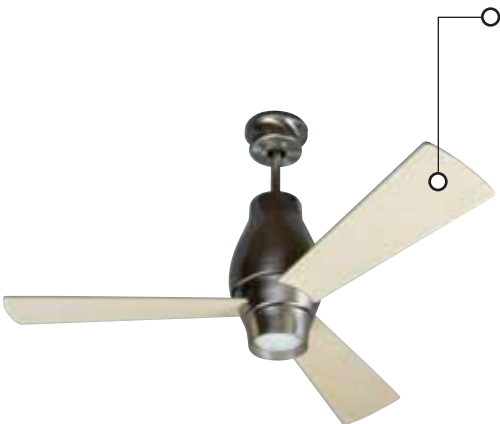

- Verve™
- Zena™