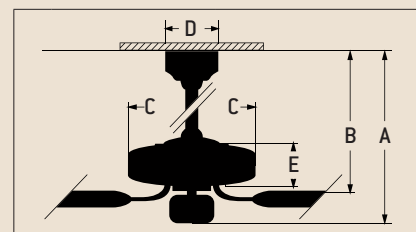

Ceiling Drop Dimensions

- A: 2" DR - 15.5"   B: 2" DR - 8.0"
- A: 6" DR - 19.5"   B: 6" DR - 12.0"
- C: 10.5"   D: 5.125"
- E: 12.75"

DR: Downrod

Compare: 49" to 60" ceiling fans have airflow efficiencies ranging from approximately 51 to 176 cubic feet per minute per watt at high speed.