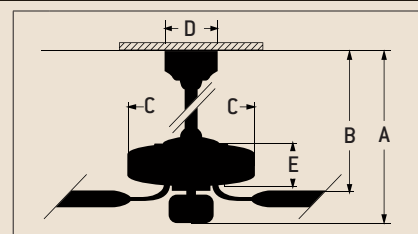

Ceiling Drop Dimensions

A: 6" DR - 14.3"   B: 6" DR - 12.7"
C: 12.7"   D: 5.125"
E: 5.0"

DR: Downrod

Compare: 49" to 60" ceiling fans have airflow efficiencies ranging from approximately 51 to 176 cubic feet per minute per watt at high speed.