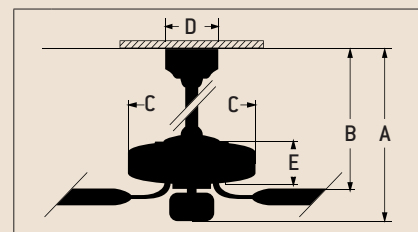

Ceiling Drop Dimensions

A: 2" DR - 11.0"	B: 2" DR - 10.0"
A: 6" DR - 15.0"	B: 6" DR - 14.0"
C: 8.5"	D: 5.25"
E: 7.0"	

DR: Downrod

Compare: 36" to 48" ceiling fans have airflow efficiencies ranging from approximately 71 to 86 cubic feet per minute per watt at high speed.

Compare: 49" to 60" ceiling fans have airflow efficiencies ranging from approximately 51 to 176 cubic feet per minute per watt at high speed.