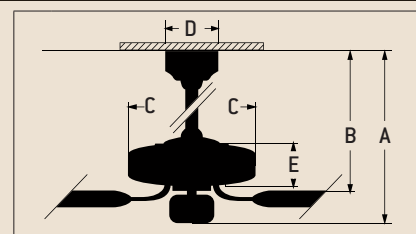

Ceiling Drop Dimensions

A: 2" DR - 11.5"	B: 2" DR - 9.75"
A: 6" DR - 15.5"	B: 6" DR - 13.75"
C: 11.5"	D: 5.125"
E: 4.5"	

DR: Downrod

Compare: 36" to 48" ceiling fans have airflow efficiencies ranging from approximately 71 to 86 cubic feet per minute per watt at high speed.

Compare: 49" to 60" ceiling fans have airflow efficiencies ranging from approximately 51 to 176 cubic feet per minute per watt at high speed.