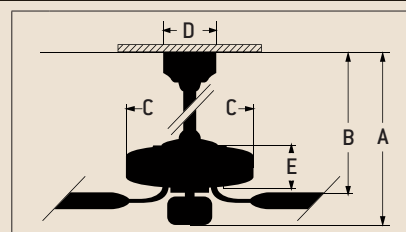

Ceiling Drop Dimensions

A: 2" DR - 12.5"	B: 2" DR - 8.75"
A: 6" DR - 16.5"	B: 6" DR - 12.75"
C: 12.0"	D: 5.125"
E: 5.0"	

DR: Downrod

Compare: 36" to 48" ceiling fans have airflow efficiencies ranging from approximately 71 to 86 cubic feet per minute per watt at high speed.

Compare: 49" to 60" ceiling fans have airflow efficiencies ranging from approximately 51 to 176 cubic feet per minute per watt at high speed.