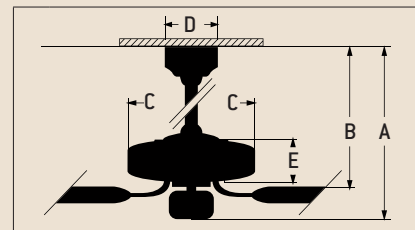

Ceiling Drop Dimensions

A: 6" DR - 21.65"

B: 6" DR - 13.3"

C: 12.6"

D: 5.125"

DR: Downrod

Compare: 49" to 60" ceiling fans have airflow efficiencies ranging from approximately 51 to 176 cubic feet per minute per watt at high speed.