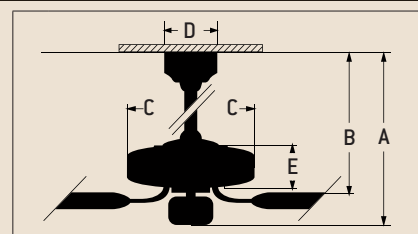

Ceiling Drop Dimensions

1. A: 2" DR - 11.0"   B: 2" DR - 10.125"
   A: 6" DR - 15.0"   B: 6" DR - 13.125"
   C: 10.0   D: 5.25"

E: 5.0"
DR: Downrod

Compare: 36" to 48" ceiling fans have airflow efficiencies ranging from approximately 71 to 86 cubic feet per minute per watt at high speed.

Compare: 49" to 60" ceiling fans have airflow efficiencies ranging from approximately 51 to 176 cubic feet per minute per watt at high speed.