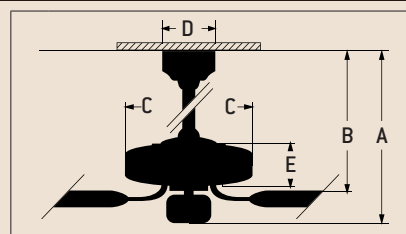

Ceiling Drop Dimensions

A: 4" DR - 16.75"	B: 4" DR - 9.0"
A: 6" DR - 18.75"	B: 6" DR - 11.0"
C: 11.5"	D: 5.12"
E: 4.75"	

DR: Downrod

*Compare: 36" to 48" ceiling fans have airflow efficiencies ranging from approximately 71 to 86 cubic feet per minute per watt at high speed.

*Compare: 49" to 60" ceiling fans have airflow efficiencies ranging from approximately 51 to 176 cubic feet per minute per watt at high speed.