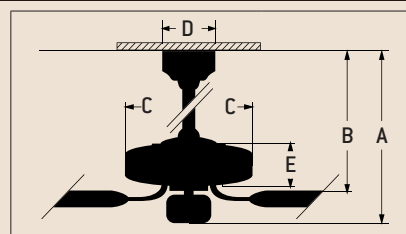

Ceiling Drop Dimensions

A: 2" DR - 11.0"	B: 2" DR - 10.125"
A: 6" DR - 15.0"	B: 6" DR - 14.125"
C: 10.0"	D: 5.0"
E: 5.0"	

DR: Downrod

*Compare: 36" to 48" ceiling fans have airflow efficiencies ranging from approximately 71 to 86 cubic feet per minute per watt at high speed.

*Compare: 49" to 60" ceiling fans have airflow efficiencies ranging from approximately 51 to 176 cubic feet per minute per watt at high speed.