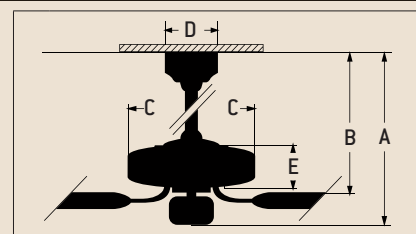

Ceiling Drop Dimensions

A: 6" DR - 21.0"   B: 6" DR - 13.0"
C: 7.5"   D: 5.125"
E: 14.75"

DR: Downrod

Compare: 49" to 60" ceiling fans have airflow efficiencies ranging from approximately 51 to 176 cubic feet per minute per watt at high speed.