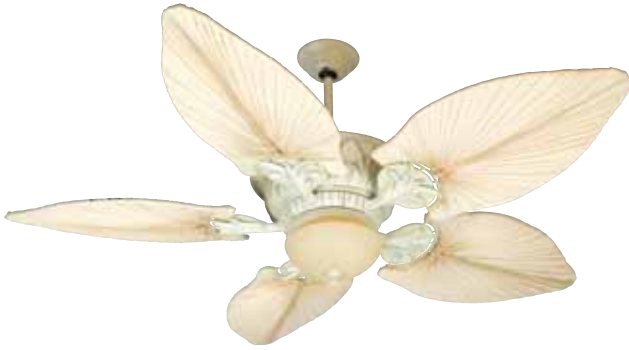

Popular Combinations

Antique White Distressed Pavilion with 56" Tropic Isle Natural Palm Blades

Model-Finish **PV52AWD**
Blade-Finish **B556T-PA7**
Light-Finish **Included (Optional)**