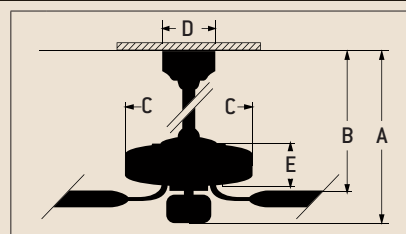

Ceiling Drop Dimensions

1. A: 2" DR - 22.5"   B: 2" DR - 19.5"
   A: 6" DR - 26.5"   B: 6" DR - 23.5"
   C: 18.5"   D: 6.0"
   E: 5.0"

DR: Downrod

*Compare: 36" to 48" ceiling fans have airflow efficiencies ranging from approximately 71 to 86 cubic feet per minute per watt at high speed.

*Compare: 49" to 60" ceiling fans have airflow efficiencies ranging from approximately 51 to 176 cubic feet per minute per watt at high speed.