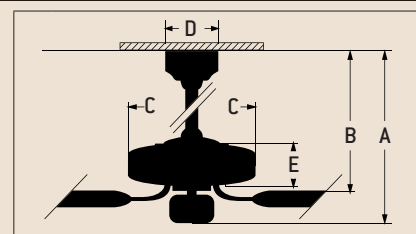

Ceiling Drop Dimensions

A: 2" DR - 12.5"   B: 2" DR - 7.0"
A: 6" DR - 15.25"   B: 6" DR - 11.0"
C: 13.0"   D: 6.0"

E: 5.5"
DR: Downrod

*Compare: 36" to 48" ceiling fans have airflow efficiencies ranging from approximately 71 to 86 cubic feet per minute per watt at high speed.

*Compare: 49" to 60" ceiling fans have airflow efficiencies ranging from approximately 51 to 176 cubic feet per minute per watt at high speed.