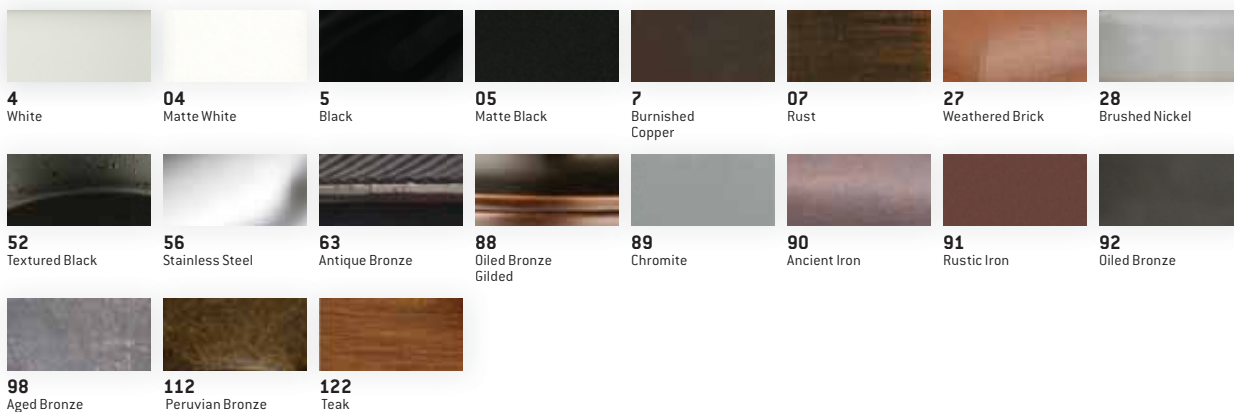

Outdoor Lighting

FINISH OPTIONS