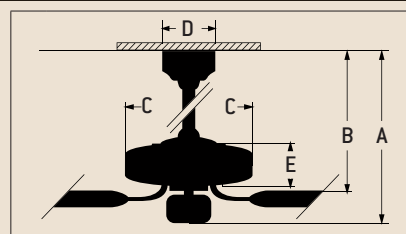

Ceiling Drop Dimensions

A: 4" DR - 11.5"

B: 4" DR - 10.25"

A: 6" DR - 15.5"

B: 6" DR - 14.25"

C: 14.5"

D: 6.25"

E: 6.75"

DR: Downrod

Compare: 49" to 60" ceiling fans have airflow efficiencies ranging from approximately 51 to 176 cubic feet per minute per watt at high speed.