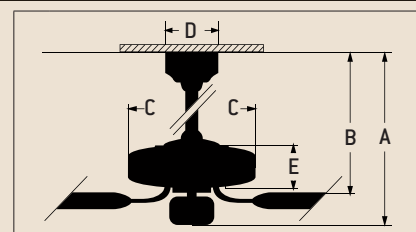

Ceiling Drop Dimensions

A: 2" DR - 12.5"   B: 2" DR - 10.0"
A: 6" DR - 16.5"   B: 6" DR - 14.0"
C: 13.0"   D: 5.875"

E: 5.5"
DR: Downrod

*Compare: 36" to 48" ceiling fans have airflow efficiencies ranging from approximately 71 to 86 cubic feet per minute per watt at high speed.

*Compare: 49" to 60" ceiling fans have airflow efficiencies ranging from approximately 51 to 176 cubic feet per minute per watt at high speed.