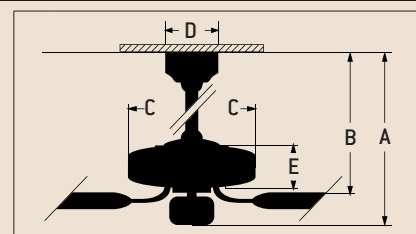

Ceiling Drop Dimensions

A: 2" DR - 10.5"	B: 2" DR - 9.5"
A: 6" DR - 15.375"	B: 6" DR - 13.5"
C: 11.5"	D: 5.125"
E: 4.5"	

DR: Downrod

Compare: 36" to 48" ceiling fans have airflow efficiencies ranging from approximately 71 to 86 cubic feet per minute per watt at high speed.

Compare: 49" to 60" ceiling fans have airflow efficiencies ranging from approximately 51 to 176 cubic feet per minute per watt at high speed.