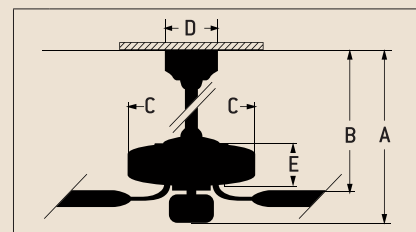

Ceiling Drop Dimensions

A: 6" DR - 20.5"

B: 6" DR - 14.8"

C: 10.4"

D: 5.47"

E: 7.9"

DR: Downrod

Compare: 49" to 60" ceiling fans have airflow efficiencies ranging from approximately 51 to 176 cubic feet per minute per watt at high speed.