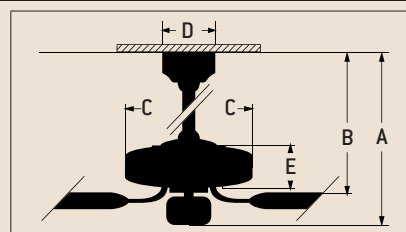

Ceiling Drop Dimensions

A: 2" DR - 12.0"	B: 2" DR - 7.375"
A: 6" DR - 16.0"	B: 6" DR - 11.375"
C: 12.5"	D: 6.75"
E: 5.5"	

2. DR: Downrod

*Compare: 36" to 48" ceiling fans have airflow efficiencies ranging from approximately 71 to 86 cubic feet per minute per watt at high speed.

*Compare: 49" to 60" ceiling fans have airflow efficiencies ranging from approximately 51 to 176 cubic feet per minute per watt at high speed.