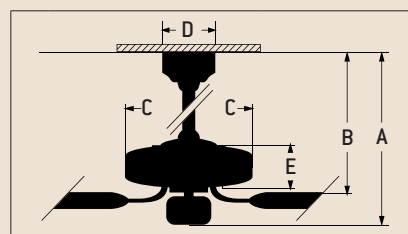

Ceiling Drop Dimensions

A: 2" DR - 11.0"	B: 2" DR - 8.5"
A: 4" DR - 12.5"	B: 4" DR - 10.0"
C: 11.0"	D: 5.125"
E: 3.5"	

DR: Downrod

Compare: 36" to 48" ceiling fans have airflow efficiencies ranging from approximately 71 to 86 cubic feet per minute per watt at high speed.

Compare: 49" to 60" ceiling fans have airflow efficiencies ranging from approximately 51 to 176 cubic feet per minute per watt at high speed.