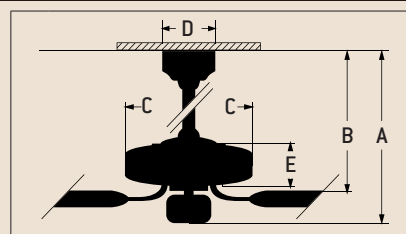

Ceiling Drop Dimensions

A: 6" DR - 16.0"

B: 6" DR - 13.0"

C: 22.0"

D: 7.25"

E: 6.0"

DR: Downrod

Compare: 49" to 60" ceiling fans have airflow efficiencies ranging from approximately 51 to 176 cubic feet per minute per watt at high speed.