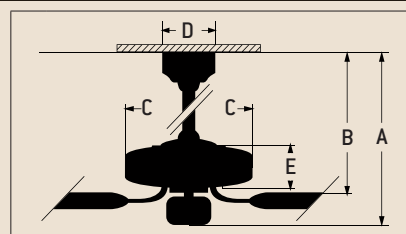

Ceiling Drop Dimensions

A: 6" DR - 22.6"   B: 6" DR - 10.0"
C: 15.0"   D: 5.4735"
E: 13.375"

DR: Downrod

Compare: 49" to 60" ceiling fans have airflow efficiencies ranging from approximately 51 to 176 cubic feet per minute per watt at high speed.