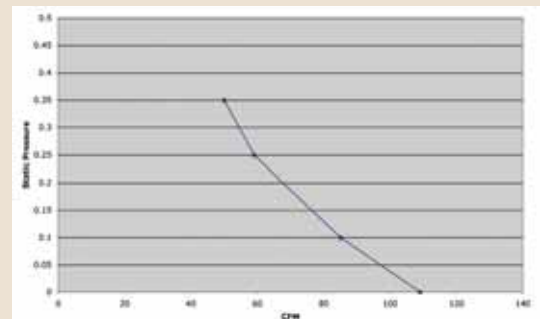

Stats

CFM	Static Pressure
50	0.35
59	0.25
85	0.1
109	0