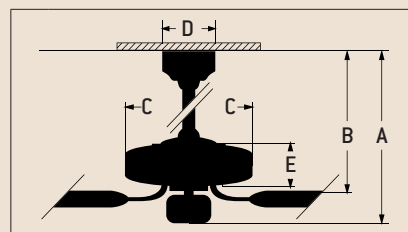

Ceiling Drop Dimensions

A: 2" DR - 12.5"	B: 2" DR - 8.5"
A: 6" DR - 17.38"	B: 6" DR - 11.26"
C: 11.02"	D: 6.0"
E: 11.02"	

DR: Downrod

Compare: 49" to 60" ceiling fans have airflow efficiencies ranging from approximately 51 to 176 cubic feet per minute per watt at high speed.