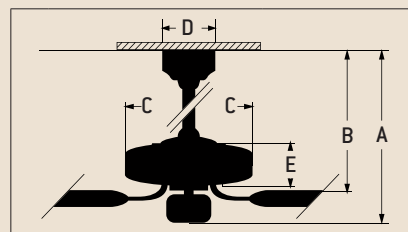

Ceiling Drop Dimensions

A: 2" DR - 15.0"

B: 2" DR - 8.5"

A: 4" DR - 17.5"

B: 4" DR - 10.0"

C: 11.0"

D: 5.125"

E: 3.5"

DR: Downrod

Compare: 36" to 48" ceiling fans have airflow efficiencies ranging from approximately 71 to 86 cubic feet per minute per watt at high speed.

Compare: 49" to 60" ceiling fans have airflow efficiencies ranging from approximately 51 to 176 cubic feet per minute per watt at high speed.