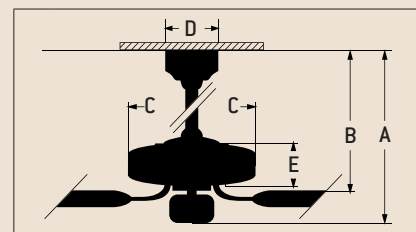

Ceiling Drop Dimensions

A: 6" DR - 16.25"

B: 6" DR - 10.5"

C: 14.0"

D: 7.125"

E: 4.75"

DR: Downrod

*Compare: 49" to 60" ceiling fans have airflow efficiencies ranging from approximately 51 to 176 cubic feet per minute per watt at high speed.

** Due to 2005 EPACT regulations, light kits may be subject to change