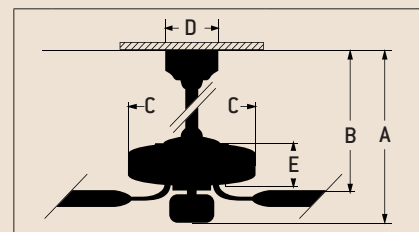

Ceiling Drop Dimensions

A: 2" DR - 12.5"

B: 2" DR - 8.5"

A: 4" DR - 14.5"

B: 4" DR - 10.0"

C: 11.0"

D: 5.125"

E: 3.5"

DR: Downrod

*Compare: 36" to 48" ceiling fans have airflow efficiencies ranging from approximately 71 to 86 cubic feet per minute per watt at high speed.

**Compare: 49" to 60" ceiling fans have airflow efficiencies ranging from approximately 51 to 176 cubic feet per minute per watt at high speed.