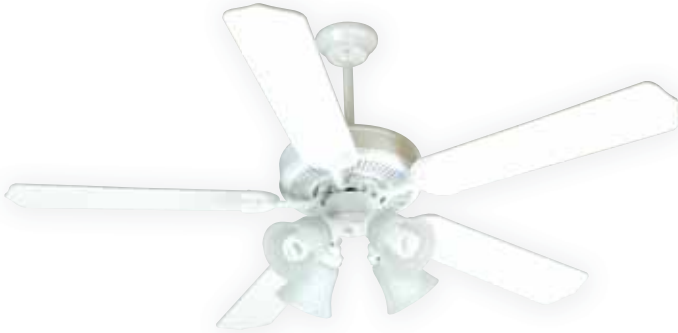

White CD Unipack with 52" Contractor's Design White Blades and Light Kit

Model-Finish **CDU203W-CFL**
Blade-Finish **BCD52-W**
Light-Finish **Integrated**