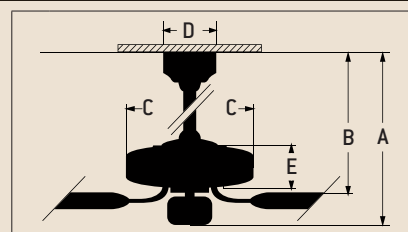

Ceiling Drop Dimensions

A: 2" DR - 22.5"	B: 2" DR - 19.5"
A: 6" DR - 26.5"	B: 6" DR - 23.5"
C: 16.25"	D: 6.0"
E: 4.5"	

DR: Downrod

Compare: 36" to 48" ceiling fans have airflow efficiencies ranging from approximately 71 to 86 cubic feet per minute per watt at high speed.

Compare: 49" to 60" ceiling fans have airflow efficiencies ranging from approximately 51 to 176 cubic feet per minute per watt at high speed.