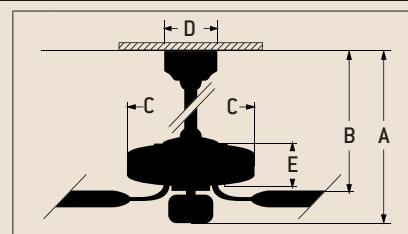

Ceiling Drop Dimensions

A: 6" DR - 21.65"   B: 6" DR - 13.3"
C: 12.6"   D: 5.125"

DR: Downrod

Compare: 49" to 60" ceiling fans have airflow efficiencies ranging from approximately 51 to 176 cubic feet per minute per watt at high speed.