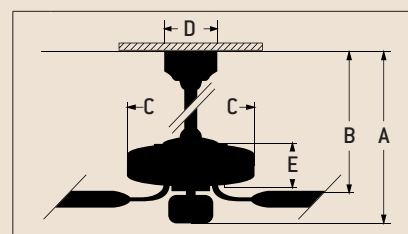

Ceiling Drop Dimensions

A: 8" DR - 19.375"   B: 8" DR - 13.5"
C: 6.75"   D: 5.125"
E: 14.125"

DR: Downrod

Compare: 36" to 48" ceiling fans have airflow efficiencies ranging from approximately 71 to 86 cubic feet per minute per watt at high speed.