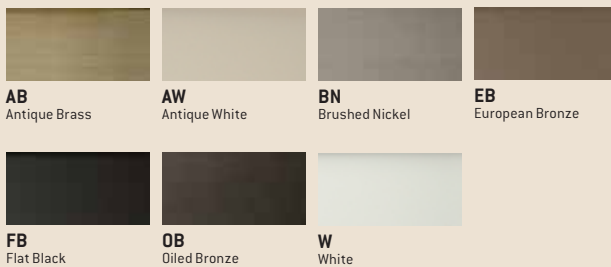

Available Finishes

Blade Options

Type 5 Blades
(see page 226)

Light Kit Options

Light Kit Included

Remotes

Universal Remote Control System
(Optional)
UC-2000-2