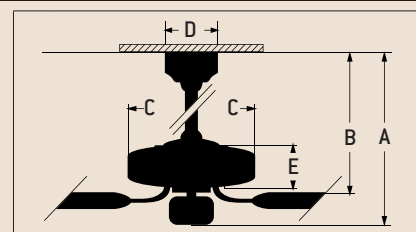

Ceiling Drop Dimensions

A: 6" DR - 17.0"   B: 6" DR - 13.5"
C: 18.75"   D: 5.125"
E: 10.75"
A: 6" DR - 22.75" (w/ Light Kit)

DR: Downrod

Compare: 36" to 48" ceiling fans have airflow efficiencies ranging from approximately 71 to 86 cubic feet per minute per watt at high speed.

Compare: 49" to 60" ceiling fans have airflow efficiencies ranging from approximately 51 to 176 cubic feet per minute per watt at high speed.