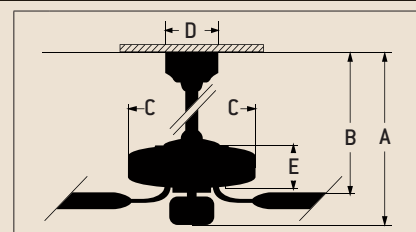

Ceiling Drop Dimensions

A: 4" DR - 16.75"	B: 4" DR - 9.0"
A: 6" DR - 18.75"	B: 6" DR - 11.0"
C: 11.5"	D: 5.875"
E: 4.75"	

DR: Downrod

*Compare: 36" to 48" ceiling fans have airflow efficiencies ranging from approximately 71 to 86 cubic feet per minute per watt at high speed.

*Compare: 49" to 60" ceiling fans have airflow efficiencies ranging from approximately 51 to 176 cubic feet per minute per watt at high speed.