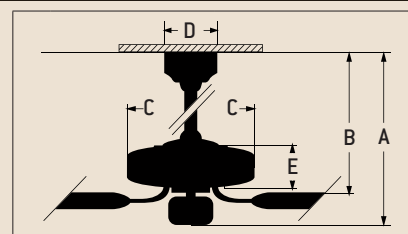

Ceiling Drop Dimensions

A: 6" DR - 16.0"

B: 6" DR - 13.0"

C: 12.0"

D: 5.0"

E: 6.5"

DR: Downrod

*Compare: 36" to 48" ceiling fans have airflow efficiencies ranging from approximately 71 to 86 cubic feet per minute per watt at high speed.

*Compare: 49" to 60" ceiling fans have airflow efficiencies ranging from approximately 51 to 176 cubic feet per minute per watt at high speed.