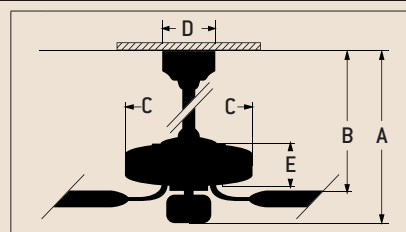

Ceiling Drop Dimensions

A: 2" DR - 10.5"	B: 2" DR - 9.5"
A: 6" DR - 15.375"	B: 6" DR - 13.5"
C: 11.5"	D: 5.125"
E: 4.5"	

2. DR: Downrod

*Compare: 36" to 48" ceiling fans have airflow efficiencies ranging from approximately 71 to 86 cubic feet per minute per watt at high speed.

*Compare: 49" to 60" ceiling fans have airflow efficiencies ranging from approximately 51 to 176 cubic feet per minute per watt at high speed.