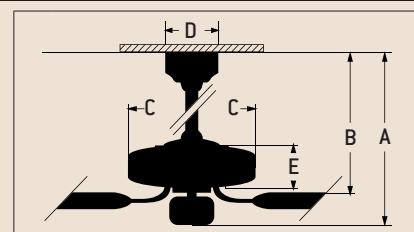

Ceiling Drop Dimensions

A: 6" DR - 18.25"	B: 6" DR - 12.0"
A: 12" DR - 24.25"	B: 12" DR - 18.0"
C: 17.25"	D: 6.0"
E: 5.25"	

DR: Downrod

*Compare: 36" to 48" ceiling fans have airflow efficiencies ranging from approximately 71 to 86 cubic feet per minute per watt at high speed.

*Compare: 49" to 60" ceiling fans have airflow efficiencies ranging from approximately 51 to 176 cubic feet per minute per watt at high speed.