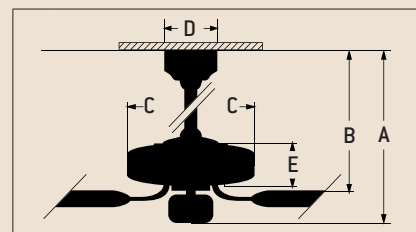

Ceiling Drop Dimensions

A: 4" DR - 15.0"	B: 4" DR - 9.25"
A: 8" DR - 19.0"	B: 8" DR - 13.25"
C: 12.25"	D: 5.125"

E: 4.25"
DR: Downrod

*Compare: 36" to 48" ceiling fans have airflow efficiencies ranging from approximately 71 to 86 cubic feet per minute per watt at high speed.

*Compare: 49" to 60" ceiling fans have airflow efficiencies ranging from approximately 51 to 176 cubic feet per minute per watt at high speed.