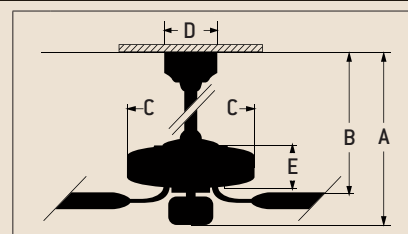

Ceiling Drop Dimensions

A: 2" DR - 10.75"	B: 2" DR - 9.75"
A: 6" DR - 14.75"	B: 6" DR - 13.75"
C: 12.75"	D: 5.125"
E: 5.0"	

DR: Downrod

Compare: 36" to 48" ceiling fans have airflow efficiencies ranging from approximately 71 to 86 cubic feet per minute per watt at high speed.

Compare: 49" to 60" ceiling fans have airflow efficiencies ranging from approximately 51 to 176 cubic feet per minute per watt at high speed.