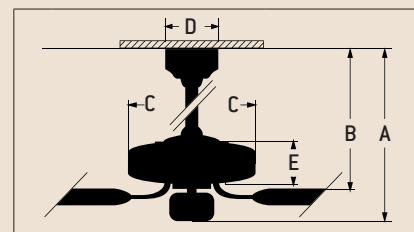

Ceiling Drop Dimensions

A: 6" DR - 13.5"	B: 6" DR - 8.0"
A: 12" DR - 17.5"	B: 12" DR - 12.0"
C: 12.5"	D: 6.0"
E: 10.0"	

DR: Downrod

Compare: 36" to 48" ceiling fans have airflow efficiencies ranging from approximately 71 to 86 cubic feet per minute per watt at high speed.

Compare: 49" to 60" ceiling fans have airflow efficiencies ranging from approximately 51 to 176 cubic feet per minute per watt at high speed.