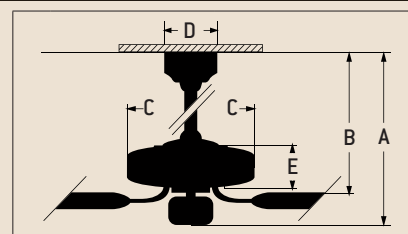

Ceiling Drop Dimensions

A: 2" DR - 22.5"	B: 2" DR - 19.5"
A: 6" DR - 26.5"	B: 6" DR - 23.5"
C: 19.0"	D: 6.0"
E: 5.0"	

DR: Downrod

*Compare: 36" to 48" ceiling fans have airflow efficiencies ranging from approximately 71 to 86 cubic feet per minute per watt at high speed.

*Compare: 49" to 60" ceiling fans have airflow efficiencies ranging from approximately 51 to 176 cubic feet per minute per watt at high speed.