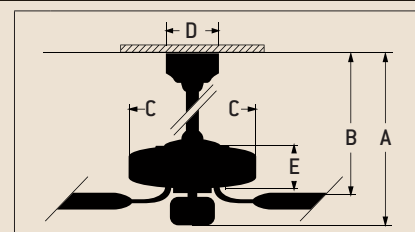

Ceiling Drop Dimensions

A: 12" DR - 27.4"   B: 12" DR - 19.0"
C: 17.6"   D: 5.125"
E: 14.4"

DR: Downrod

Compare: 49" to 60" ceiling fans have airflow efficiencies ranging from approximately 51 to 176 cubic feet per minute per watt at high speed.