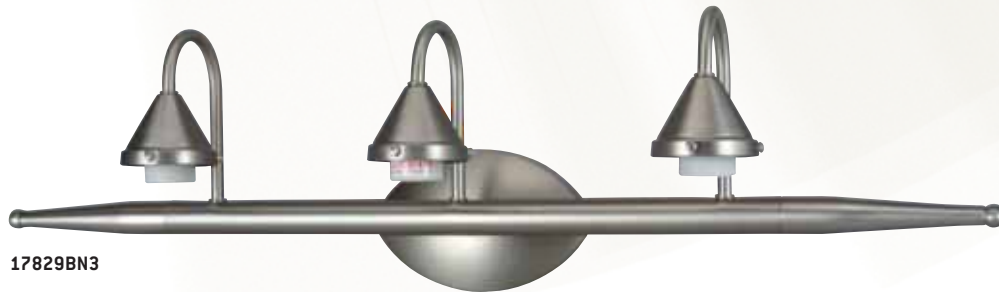

Panache

178 Series

17829BN3

Finish - Brushed Nickel (BN)

Panache 178 Series Specs

Model Number	Bulb Types	Max Watt	Length	Ext.
17821BN2	A-Type	2 x 100W	21.0"	6.5"
17829BN3	A-Type	3 x 100W	29.0"	6.5"
17836BN4	A-Type	4 x 100W	36.0"	6.5"