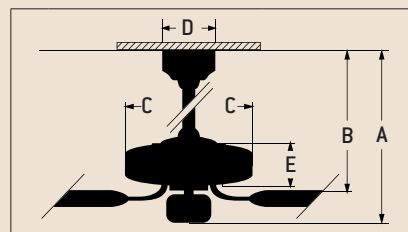

Ceiling Drop Dimensions

A: 2" DR - 16.5"	B: 2" DR - 8.5"
A: 4" DR - 18.0"	B: 4" DR - 10.0"
C: 11.0"	D: 5.125"
E: 3.5"	

DR: Downrod

Compare: 36" to 48" ceiling fans have airflow efficiencies ranging from approximately 71 to 86 cubic feet per minute per watt at high speed.

Compare: 49" to 60" ceiling fans have airflow efficiencies ranging from approximately 51 to 176 cubic feet per minute per watt at high speed.