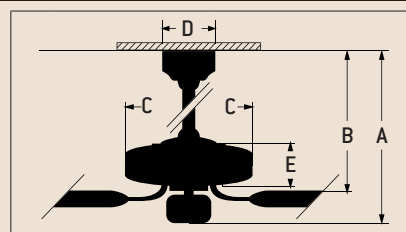

Ceiling Drop Dimensions

A: 2" DR - 10.75"	B: 2" DR - 9.0"
A: 6" DR - 14.75"	B: 6" DR - 13.0"
C: 11.3125"	D: 5.125"
E: 3.75"	

DR: Downrod

*Compare: 36" to 48" ceiling fans have airflow efficiencies ranging from approximately 71 to 86 cubic feet per minute per watt at high speed.

*Compare: 49" to 60" ceiling fans have airflow efficiencies ranging from approximately 51 to 176 cubic feet per minute per watt at high speed.