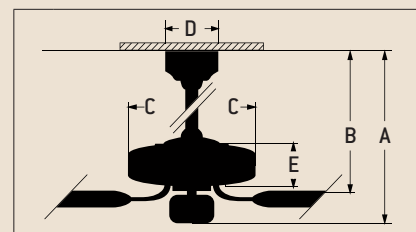

Ceiling Drop Dimensions

- A: 2" DR - 11.0"   B: 2" DR - 10.125"
- A: 6" DR - 14.0"   B: 6" DR - 13.125"
- C: 10.0"   D: 5.125"
- E: 5.0"

DR: Downrod

Compare: 49" to 60" ceiling fans have airflow efficiencies ranging from approximately 51 to 176 cubic feet per minute per watt at high speed.