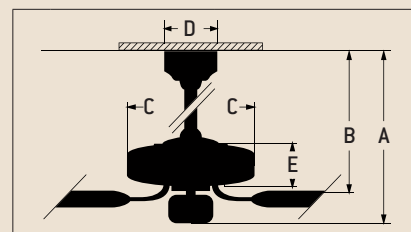

Ceiling Drop Dimensions

A: 2" DR - 10.75"	B: 2" DR - 8.0"
A: 6" DR - 14.75"	B: 6" DR - 12.0"
C: 12.0"	D: 5.125"
E: 4.25"	

DR: Downrod

*Compare: 36" to 48" ceiling fans have airflow efficiencies ranging from approximately 71 to 86 cubic feet per minute per watt at high speed.

*Compare: 49" to 60" ceiling fans have airflow efficiencies ranging from approximately 51 to 176 cubic feet per minute per watt at high speed.