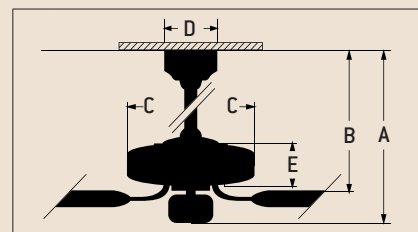

Ceiling Drop Dimensions

A: 6" DR - 15.5"	B: 6" DR - 10.625"
C: 12.375"	D: 6.25"
E: 4.0"	

DR: Downrod

Compare: 36" to 48" ceiling fans have airflow efficiencies ranging from approximately 71 to 86 cubic feet per minute per watt at high speed.

Compare: 49" to 60" ceiling fans have airflow efficiencies ranging from approximately 51 to 176 cubic feet per minute per watt at high speed.