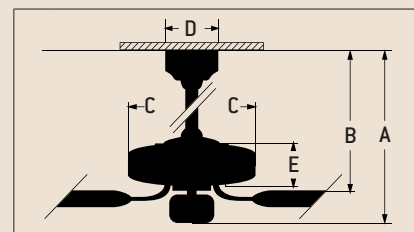

Ceiling Drop Dimensions

A: 4" DR - 25.0"	B: 4" DR - 11.0"
A: 6" DR - 27.0"	B: 6" DR - 13.0"
C: 14.0"	D: 6.0"
E: 21.0"	

DR: Downrod