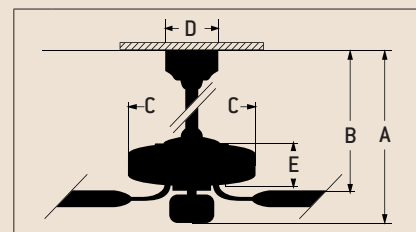

Ceiling Drop Dimensions

A: 14" DR - 25.75"   B: 14" DR - 21.68"

C: 24.3"

D: 5.0"

E: 18.0"

DR: Downrod

Compare: 36" to 48" ceiling fans have airflow efficiencies ranging from approximately 71 to 86 cubic feet per minute per watt at high speed.

Compare: 49" to 60" ceiling fans have airflow efficiencies ranging from approximately 51 to 176 cubic feet per minute per watt at high speed.