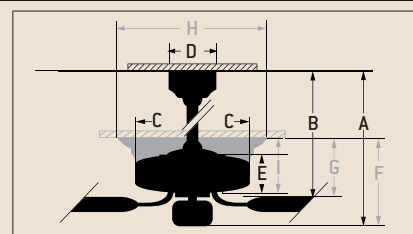

Ceiling Drop Dimensions

A: 6" DR - 20.5"	B: 6" DR - 16.375"
C: 7.5"	D: 5.675"
E: 13.5"	DR: Downrod
F: 13.75"	G: 9.625"
H: 5.675"	I: 13.75"

*Compare: 36" to 48" ceiling fans have airflow efficiencies ranging from approximately 71 to 86 cubic feet per minute per watt at high speed.