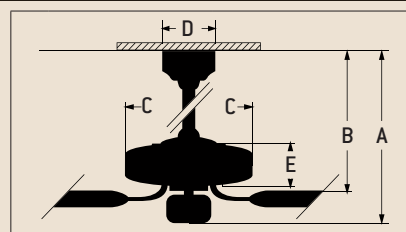

Ceiling Drop Dimensions

A: 4" DR - 16.5"	B: 4" DR - 8.0"
A: 6" DR - 18.5"	B: 6" DR - 10.0"
C: 14.5"	D: 6.0"
E: 5.5"	

DR: Downrod

*Compare: 49" to 60" ceiling fans have airflow efficiencies ranging from approximately 51 to 176 cubic feet per minute per watt at high speed.

** Due to 2005 EPACT regulations, light kits may be subject to change