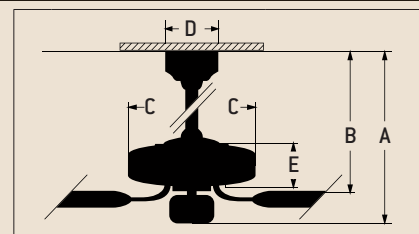

Ceiling Drop Dimensions

A: 6" DR - 13.5"   B: 6" DR - 9.375"
C: 15.0"   D: 6.75"
E: 3.25"

DR: Downrod

Compare: 49" to 60" ceiling fans have airflow efficiencies ranging from approximately 51 to 176 cubic feet per minute per watt at high speed.