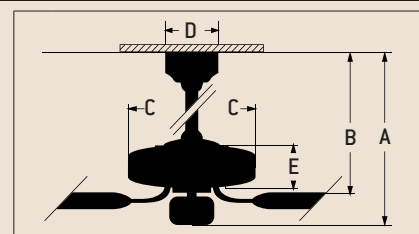

Ceiling Drop Dimensions

A: 2" DR - 10.25"	B: 2" DR - 8.0"
A: 6" DR - 14.25"	B: 6" DR - 12.0"
C: 9.0"	D: 5.875"

E: 3.25"
DR: Downrod

Compare: 36" to 48" ceiling fans have airflow efficiencies ranging from approximately 71 to 86 cubic feet per minute per watt at high speed.