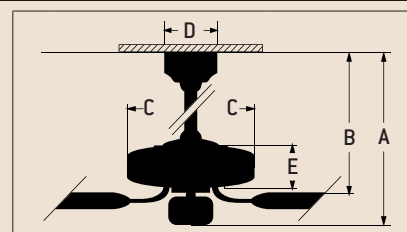

Ceiling Drop Dimensions

A: 2" DR - 13.0"

B: 2" DR - 7.0"

A: 6" DR - 17.0"

B: 6" DR - 11.0"

C: 14.0"

D: 6.25"

E: 5.5"

DR: Downrod

*Compare: 36" to 48" ceiling fans have airflow efficiencies ranging from approximately 71 to 86 cubic feet per minute per watt at high speed.

*Compare: 49" to 60" ceiling fans have airflow efficiencies ranging from approximately 51 to 176 cubic feet per minute per watt at high speed.