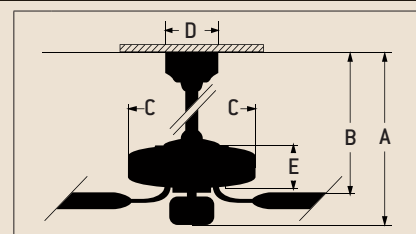

Ceiling Drop Dimensions

A: 2" DR - 13.75"	B: 2" DR - 8.5"
A: 6" DR - 17.75"	B: 6" DR - 12.5"
C: 13.0"	D: 6.125"
E: 6.0"	

DR: Downrod

*Compare: 36" to 48" ceiling fans have airflow efficiencies ranging from approximately 71 to 86 cubic feet per minute per watt at high speed.

*Compare: 49" to 60" ceiling fans have airflow efficiencies ranging from approximately 51 to 176 cubic feet per minute per watt at high speed.