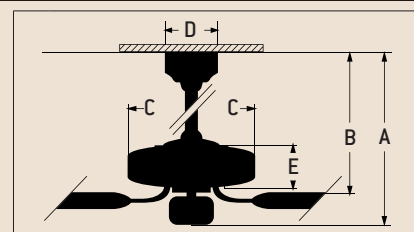

Ceiling Drop Dimensions

A: 8" DR - 21.37"   B: 8" DR - 15.67"
C: 14.0"   D: 5.125"
E: 14.5"

DR: Downrod

Compare: 49" to 60" ceiling fans have airflow efficiencies ranging from approximately 51 to 176 cubic feet per minute per watt at high speed.