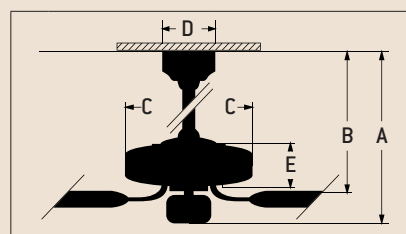

Ceiling Drop Dimensions

A: 2" DR - 12.5"	B: 2" DR - 9.25"
A: 6" DR - 16.5"	B: 6" DR - 13.25"
C: 13.0"	D: 6.0"
E: 5.0"	

DR: Downrod

Compare: 36" to 48" ceiling fans have airflow efficiencies ranging from approximately 71 to 86 cubic feet per minute per watt at high speed.

Compare: 49" to 60" ceiling fans have airflow efficiencies ranging from approximately 51 to 176 cubic feet per minute per watt at high speed.