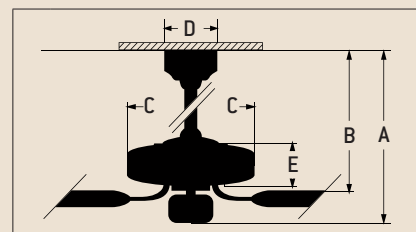

Ceiling Drop Dimensions

A: 2" DR - 13.5"	B: 2" DR - 9.0"
A: 6" DR - 17.5"	B: 6" DR - 13.0"
C: 13.5"	D: 6.25"
E: 7.0"	

DR: Downrod

*Compare: 36" to 48" ceiling fans have airflow efficiencies ranging from approximately 71 to 86 cubic feet per minute per watt at high speed.

*Compare: 49" to 60" ceiling fans have airflow efficiencies ranging from approximately 51 to 176 cubic feet per minute per watt at high speed.