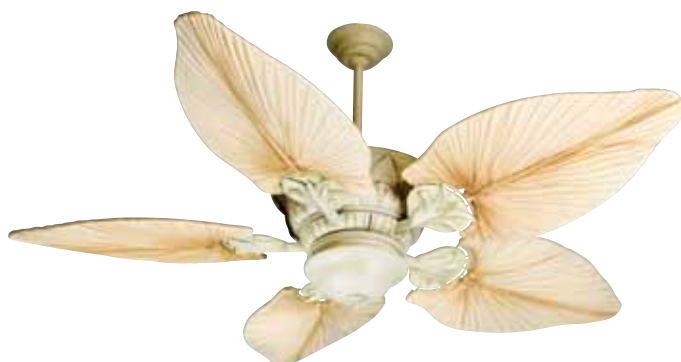

Popular Combinations

Aged Bronze Pavilion with 56" Tropic Isle Philodendron Light Oak Blades

Model-Finish **PV52AG**
 Blade-Finish **B556T-L01**
 Light-Finish **Included**

Antique White Distressed Pavilion with 56" Tropic Isle Natural Palm Blades