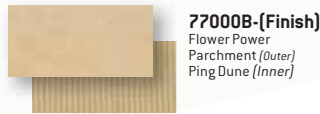

77000A-(Finish)
Babe Parchment (Outer)
Kenya Salt (Inner)

77000D-(Finish)
Taba Latte (Outer)
Kenya Salt (Inner)