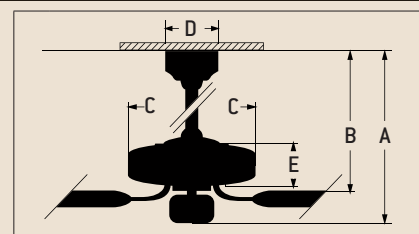

Ceiling Drop Dimensions

A: 6" DR - 14.3"   B: 6" DR - 12.7"
C: 12.7"   D: 5.125"
E: 5.0"

DR: Downrod

Compare: 49" to 60" ceiling fans have airflow efficiencies ranging from approximately 51 to 176 cubic feet per minute per watt at high speed.