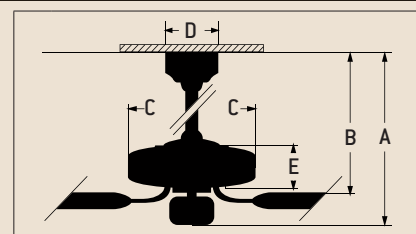

Ceiling Drop Dimensions

A: 2" DR - 11.375"	B: 2" DR - 9.5"
A: 6" DR - 15.375"	B: 6" DR - 13.5"
C: 11.5"	D: 5.125"
E: 4.5"	

DR: Downrod

Compare: 36" to 48" ceiling fans have airflow efficiencies ranging from approximately 71 to 86 cubic feet per minute per watt at high speed.

Compare: 49" to 60" ceiling fans have airflow efficiencies ranging from approximately 51 to 176 cubic feet per minute per watt at high speed.