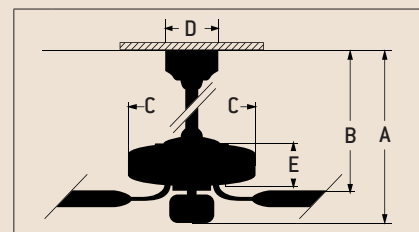

Ceiling Drop Dimensions

A: 2" DR - 12.5"	B: 2" DR - 9.0"
A: 6" DR - 16.5"	B: 6" DR - 13.0"
C: 13.0"	D: 5.125"
E: 4.75"	

DR: Downrod

Compare: 36" to 48" ceiling fans have airflow efficiencies ranging from approximately 71 to 86 cubic feet per minute per watt at high speed.

Compare: 49" to 60" ceiling fans have airflow efficiencies ranging from approximately 51 to 176 cubic feet per minute per watt at high speed.