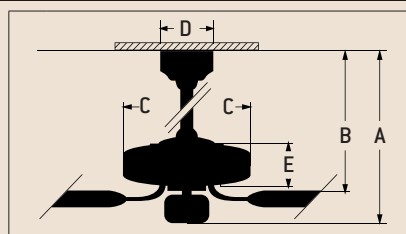

Ceiling Drop Dimensions

A: 2" DR - 12.0"	B: 2" DR - 7.5"
A: 6" DR - 16.0"	B: 6" DR - 11.5"
C: 12.5"	D: 5.125"
E: 4.5"	

DR: Downrod

*Compare: 36" to 48" ceiling fans have airflow efficiencies ranging from approximately 71 to 86 cubic feet per minute per watt at high speed.

*Compare: 49" to 60" ceiling fans have airflow efficiencies ranging from approximately 51 to 176 cubic feet per minute per watt at high speed.

** Due to 2005 EPACT regulations, light kits may be subject to change