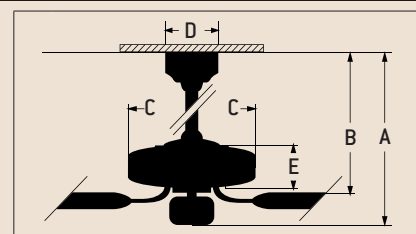

Ceiling Drop Dimensions

A: 8" DR - 21.37"	B: 8" DR - 15.67"
C: 14.0"	D: 5.12"
E: 14.5"	

DR: Downrod

Compare: 49" to 60" ceiling fans have airflow efficiencies ranging from approximately 51 to 176 cubic feet per minute per watt at high speed.