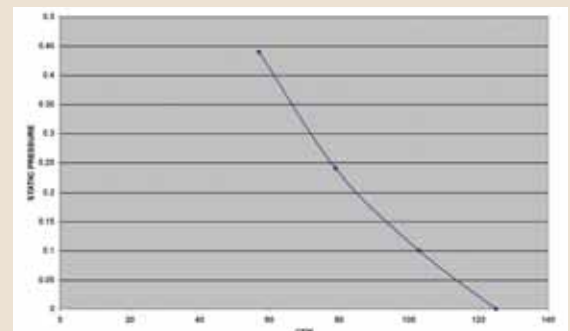

Specs

- CFM 110.0
- Sone 0.8
- Lamp 2-18W Quad
- Amps 10.0
- Combined Watts 74.0
- Trim Dimensions
 - Length 15.5
 - Width 14.0
 - Depth 2.3
- Rough In
 - Length 12.0
 - Width 12.0
 - Depth 8.0

Stats

CFM	Static Pressure
125	0
103	0.1
79	0.24
57	0.44