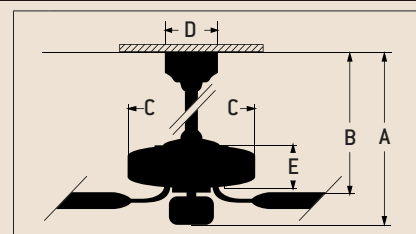

Ceiling Drop Dimensions

A: 2" DR - 22.25"   B: 2" DR - 19.25"

A: 6" DR - 26.25"   B: 6" DR - 23.25"

C: 16.25"   D: 6.0"

E: 2.5"

DR: Downrod

Compare: 36" to 48" ceiling fans have airflow efficiencies ranging from approximately 71 to 86 cubic feet per minute per watt at high speed.

Compare: 49" to 60" ceiling fans have airflow efficiencies ranging from approximately 51 to 176 cubic feet per minute per watt at high speed.