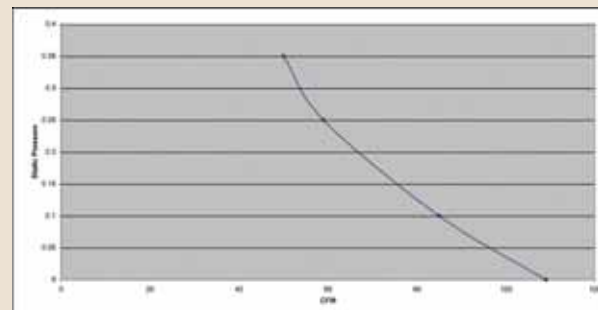

Stats

CFM	Static Pressure
50	0.35
59	0.25
85	0.1
109	0