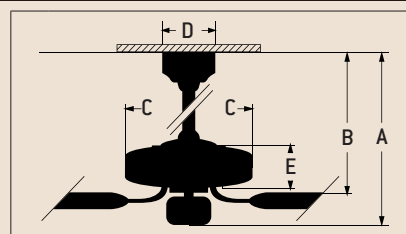

Ceiling Drop Dimensions

A: 4" DR - 26.4"	B: 4" DR - 9.2"
A: 6" DR - 28.4"	B: 6" DR - 11.2"
C: 13.3"	D: 6.0"
E: 22"	

DR: Downrod

Compare: 49" to 60" ceiling fans have airflow efficiencies ranging from approximately 51 to 176 cubic feet per minute per watt at high speed.