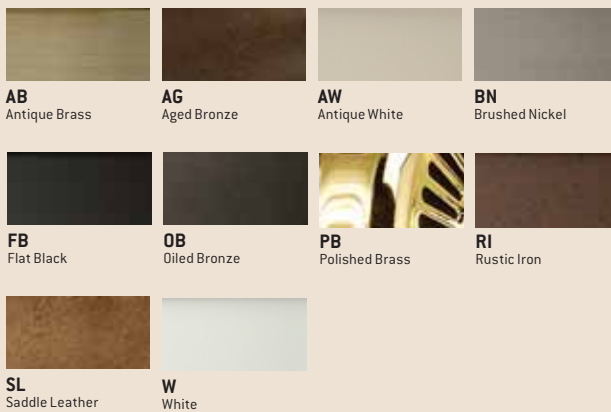

Available Finishes

Blade Options

Type 5 Blades
(see page 226)

Light Kit Options

Bowl Light Kits
(see page 232)

Complete Light Kits
(see page 236)

Customize Your Own
(see pages 238/240)

Remotes

Universal Remote Control System
(Optional)
UC-2000-2