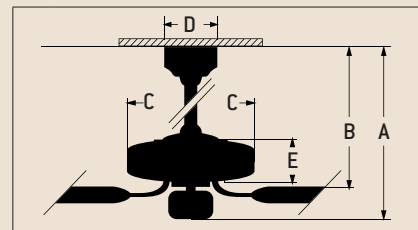

Ceiling Drop Dimensions

A: 2" DR - 10.75"	B: 2" DR - 8.0"
A: 6" DR - 14.75"	B: 6" DR - 12.0"
C: 12.0"	D: 5.125"
E: 4.25"	

DR: Downrod

Compare: 36" to 48" ceiling fans have airflow efficiencies ranging from approximately 71 to 86 cubic feet per minute per watt at high speed.

Compare: 49" to 60" ceiling fans have airflow efficiencies ranging from approximately 51 to 176 cubic feet per minute per watt at high speed.