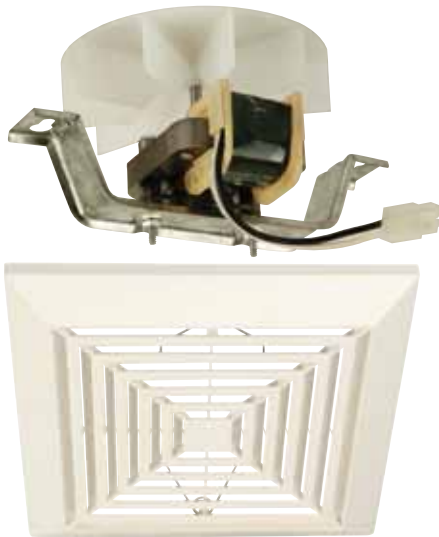

TFV50B: Bulk Pack Separates (Motor & Housing Components): 6 Per Carton

Item **TFV50B-H (Housing)**
• Includes 4" Duct Adapter