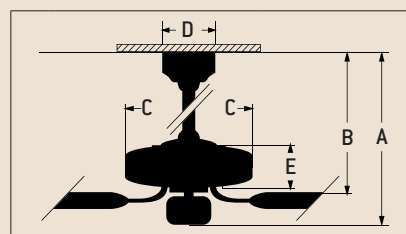

Ceiling Drop Dimensions

A: 2" DR - 12.5"

B: 2" DR - 8.5"

A: 4" DR - 14.5"

B: 4" DR - 10.0"

C: 11.0"

D: 5.125"

E: 3.5"

DR: Downrod

Compare: 36" to 48" ceiling fans have airflow efficiencies ranging from approximately 71 to 86 cubic feet per minute per watt at high speed.

Compare: 49" to 60" ceiling fans have airflow efficiencies ranging from approximately 51 to 176 cubic feet per minute per watt at high speed.