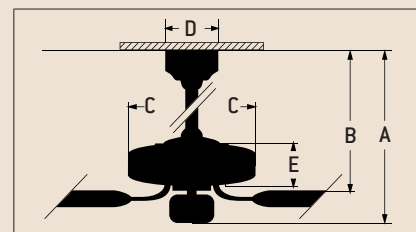

Ceiling Drop Dimensions

A: 2" DR - 12.5"	B: 2" DR - 7.0"
A: 6" DR - 16.5"	B: 6" DR - 11.0"
C: 13.0"	D: 6.0"

E: 5.5"
DR: Downrod

*Compare: 36" to 48" ceiling fans have airflow efficiencies ranging from approximately 71 to 86 cubic feet per minute per watt at high speed.

*Compare: 49" to 60" ceiling fans have airflow efficiencies ranging from approximately 51 to 176 cubic feet per minute per watt at high speed.