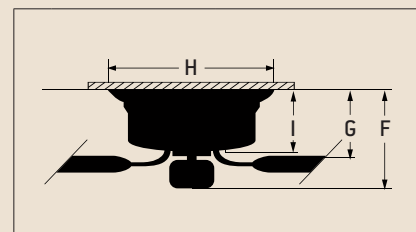

Ceiling Drop Dimensions

F: 7.875"

G: 7.0"

H: 11.0"

I: 4.75"