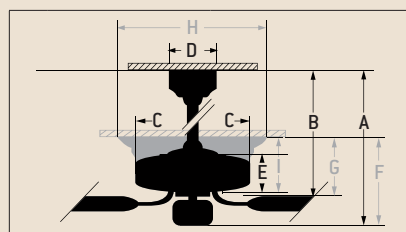

Ceiling Drop Dimensions

A: 6" DR - 19.0"	B: 6" DR - 14.75"
C: 13.0"	D: 8.0"
E: 8.0"	DR: Downrod
F: 12.875"	G: 8.625"
H: 8.0"	I: 11.0"

Compare: 49" to 60" ceiling fans have airflow efficiencies ranging from approximately 51 to 176 cubic feet per minute per watt at high speed.