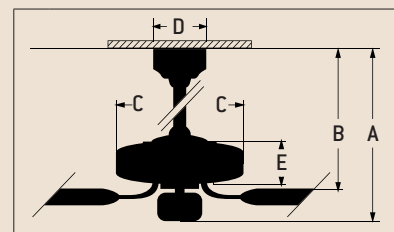

Ceiling Drop Dimensions

A: 6" DR - 16.0"

B: 6" DR - 13.0"

C: 14.125"

D: 7.25"

E: 6.0"

DR: Downrod

Compare: 49" to 60" ceiling fans have airflow efficiencies ranging from approximately 51 to 176 cubic feet per minute per watt at high speed.