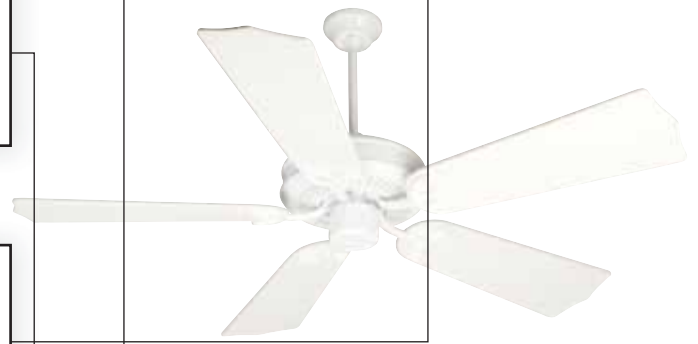

White CXL with 56" Custom Carved traditional Distressed White Blades

Model-Finish **CXL52W**
Blade-Finish **B556C-T11**
Light-Finish **Not Shown**

Available Finishes

 AB Antique Brass	 AG Aged Bronze	 AW Antique White	 BN Brushed Nickel
 BR Brown	 CF Camouflage	 EB European Bronze	 FB Flat Black
 OB Oiled Bronze	 OI Old Iron	 PB Polished Brass	 PT Pewter
 RI Rustic Iron	 RT Rust	 TW Textured White	 W White

Blade Options

Type 1 Blades
(see page 198)

Type 2 Blades
(see page 202)

Light Kit Options

Bowl Light Kits
(see page 214)

Complete Light Kits
(see page 219)

Customize Your Own
(see pages 220/222)

Step 7 Place your Order.

Order through one of our many showrooms and have your custom ceiling fan in a matter of days.