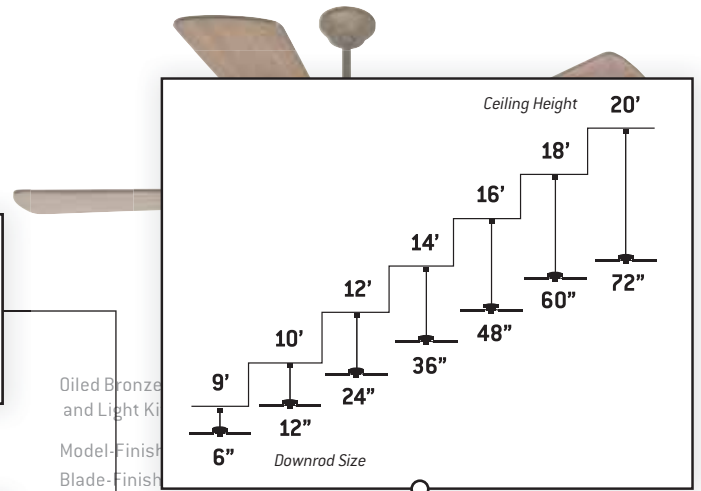

Oiled Bronze and Light Kit

Model-Finish **LK35CFL-AG**
Blade-Finish **Not Shown**
Light-Finish **Not Shown**