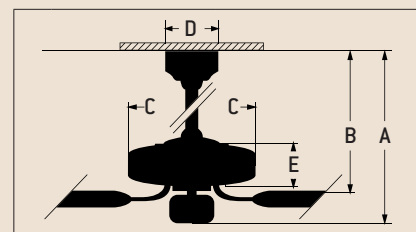

Ceiling Drop Dimensions

A: 12" DR - 21.25"   B: 12" DR - 18.5"
C: 7.5"   D: 4.75"
E: 3.25"

DR: Downrod

Compare: 49" to 60" ceiling fans have airflow efficiencies ranging from approximately 51 to 176 cubic feet per minute per watt at high speed.