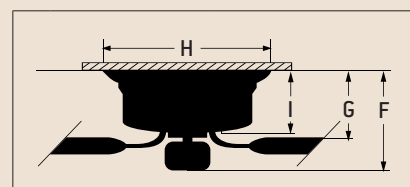

Ceiling Drop Dimensions

F: 7.875"

G: 5.25"

H: 11.0"

I: 5.0"