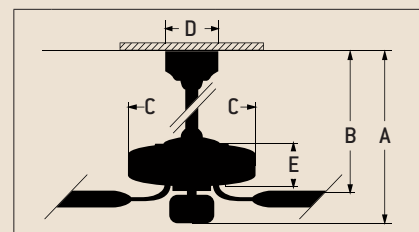

Ceiling Drop Dimensions

A: 2" DR - 13.25"

B: 2" DR - 8.0"

A: 6" DR - 17.25"

B: 6" DR - 12.0"

C: 12.625"

D: 5.5"

E: 3.5"

DR: Downrod

Compare: 49" to 60" ceiling fans have airflow efficiencies ranging from approximately 51 to 176 cubic feet per minute per watt at high speed.