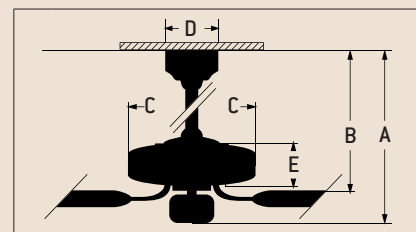

Ceiling Drop Dimensions

A: 2" DR - 12.0"

B: 2" DR - 7.5"

A: 6" DR - 16.0"

B: 6" DR - 11.5"

C: 12.5"

D: 5.125"

E: 4.5"

DR: Downrod