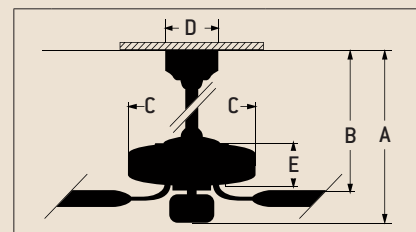

Ceiling Drop Dimensions

A: 2" DR - 15.0"	B: 2" DR - 8.5"
A: 4" DR - 17.5"	B: 4" DR - 10.0"
C: 11.0"	D: 5.125"
E: 3.5"	

DR: Downrod

Compare: 36" to 48" ceiling fans have airflow efficiencies ranging from approximately 71 to 86 cubic feet per minute per watt at high speed.

Compare: 49" to 60" ceiling fans have airflow efficiencies ranging from approximately 51 to 176 cubic feet per minute per watt at high speed.