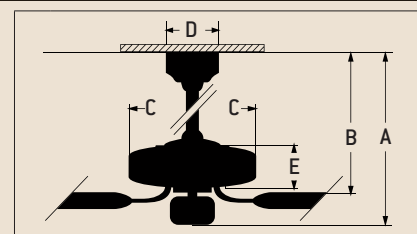

Ceiling Drop Dimensions

A: 6" DR - 15.75"   B: 6" DR - 12.0"
C: 15.75"   D: 6.0"
E: 4.75"

DR: Downrod

*Compare: 36" to 48" ceiling fans have airflow efficiencies ranging from approximately 71 to 86 cubic feet per minute per watt at high speed.

*Compare: 49" to 60" ceiling fans have airflow efficiencies ranging from approximately 51 to 176 cubic feet per minute per watt at high speed.