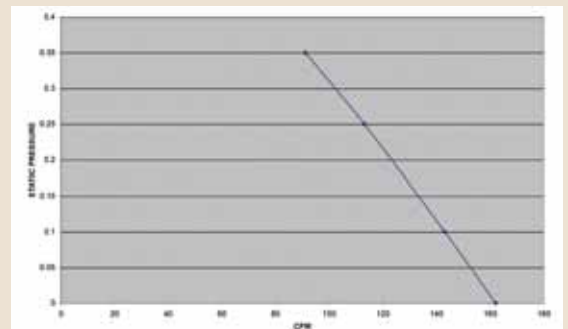

Stats

CFM	Static Pressure
162	0
143	0.1
113	0.25
91	0.35