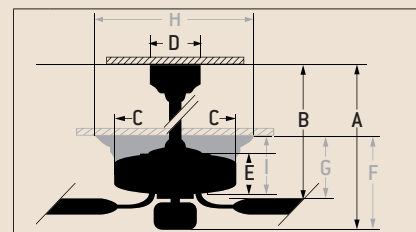

Ceiling Drop Dimensions

A: 4" DR - 18.25"	B: 4" DR - 15.0"
A: 6" DR - 23.25"	B: 6" DR - 17.0"
C: 13.0"	D: 12.75"
E: 8.75"	
F: 12.125"	G: 4.75"
H: 13.25"	I: 9.25"

DR: Downrod

Compare: 36" to 48" ceiling fans have airflow efficiencies ranging from approximately 71 to 86 cubic feet per minute per watt at high speed.

Compare: 49" to 60" ceiling fans have airflow efficiencies ranging from approximately 51 to 176 cubic feet per minute per watt at high speed.