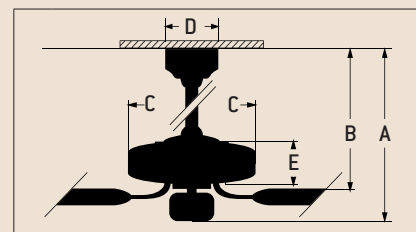

Ceiling Drop Dimensions

A: 2" DR - 11.0"	B: 2" DR - 10.0"
A: 6" DR - 15.0"	B: 6" DR - 14.0"
C: 8.5"	D: 5.25"
E: 7.0"	

DR: Downrod

Compare: 36" to 48" ceiling fans have airflow efficiencies ranging from approximately 71 to 86 cubic feet per minute per watt at high speed.

Compare: 49" to 60" ceiling fans have airflow efficiencies ranging from approximately 51 to 176 cubic feet per minute per watt at high speed.