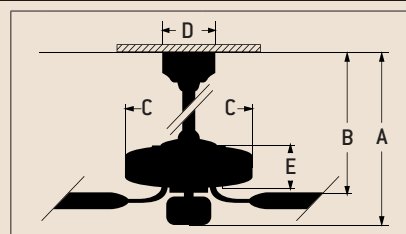

Ceiling Drop Dimensions

A: 6" DR - 14.5"	B: 6" DR - 11.25"
A: 12" DR - 20.5"	B: 12" DR - 17.25"
C: 15.5"	D: 6.0"
E: 2.5"	

2. *DR: Downrod*

*Compare: 36" to 48" ceiling fans have airflow efficiencies ranging from approximately 71 to 86 cubic feet per minute per watt at high speed.

*Compare: 49" to 60" ceiling fans have airflow efficiencies ranging from approximately 51 to 176 cubic feet per minute per watt at high speed.