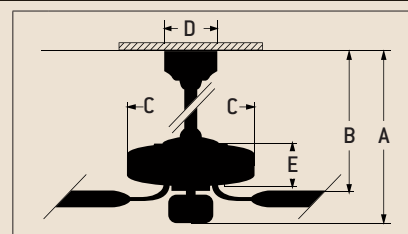

Ceiling Drop Dimensions

A: 6" DR - 15.7"   B: 6" DR - 13.3"
C: 13.0"   D: 6.0"
E: 4.9"

DR: Downrod

Compare: 49" to 60" ceiling fans have airflow efficiencies ranging from approximately 51 to 176 cubic feet per minute per watt at high speed.