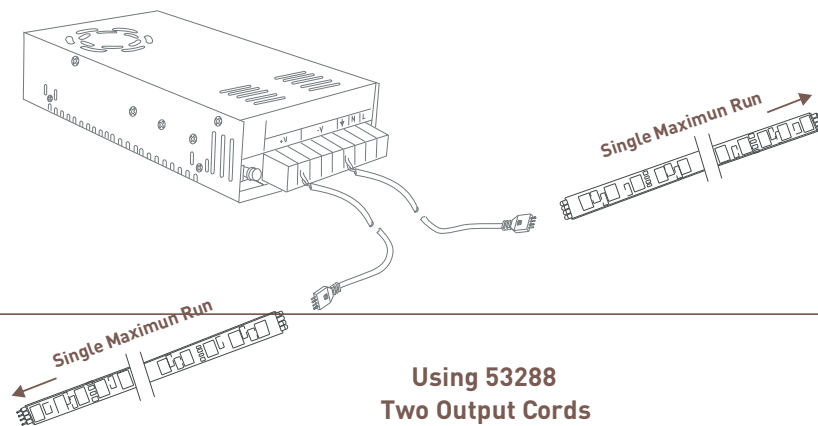

Series	Using Driver	Maximum Run	
		Single Maximum Run	Using 320W Driver with 2 Outputs
Super Star 24V	53287 StarStrand 24V 150w Direct Wire Driver	75 Feet	
	53288 StarStrand 24V 320w Direct Wire Driver		150 Feet**
Ultra Star 24V	53287 StarStrand 24V 150w Direct Wire Driver	50 Feet	
	53288 StarStrand 24V 320w Direct Wire Driver		110 Feet**
	53288 StarStrand 24V 320w Direct Wire Driver	60 Feet	

** Must be powered in the middle/corner utilizing the two power output cords from the driver