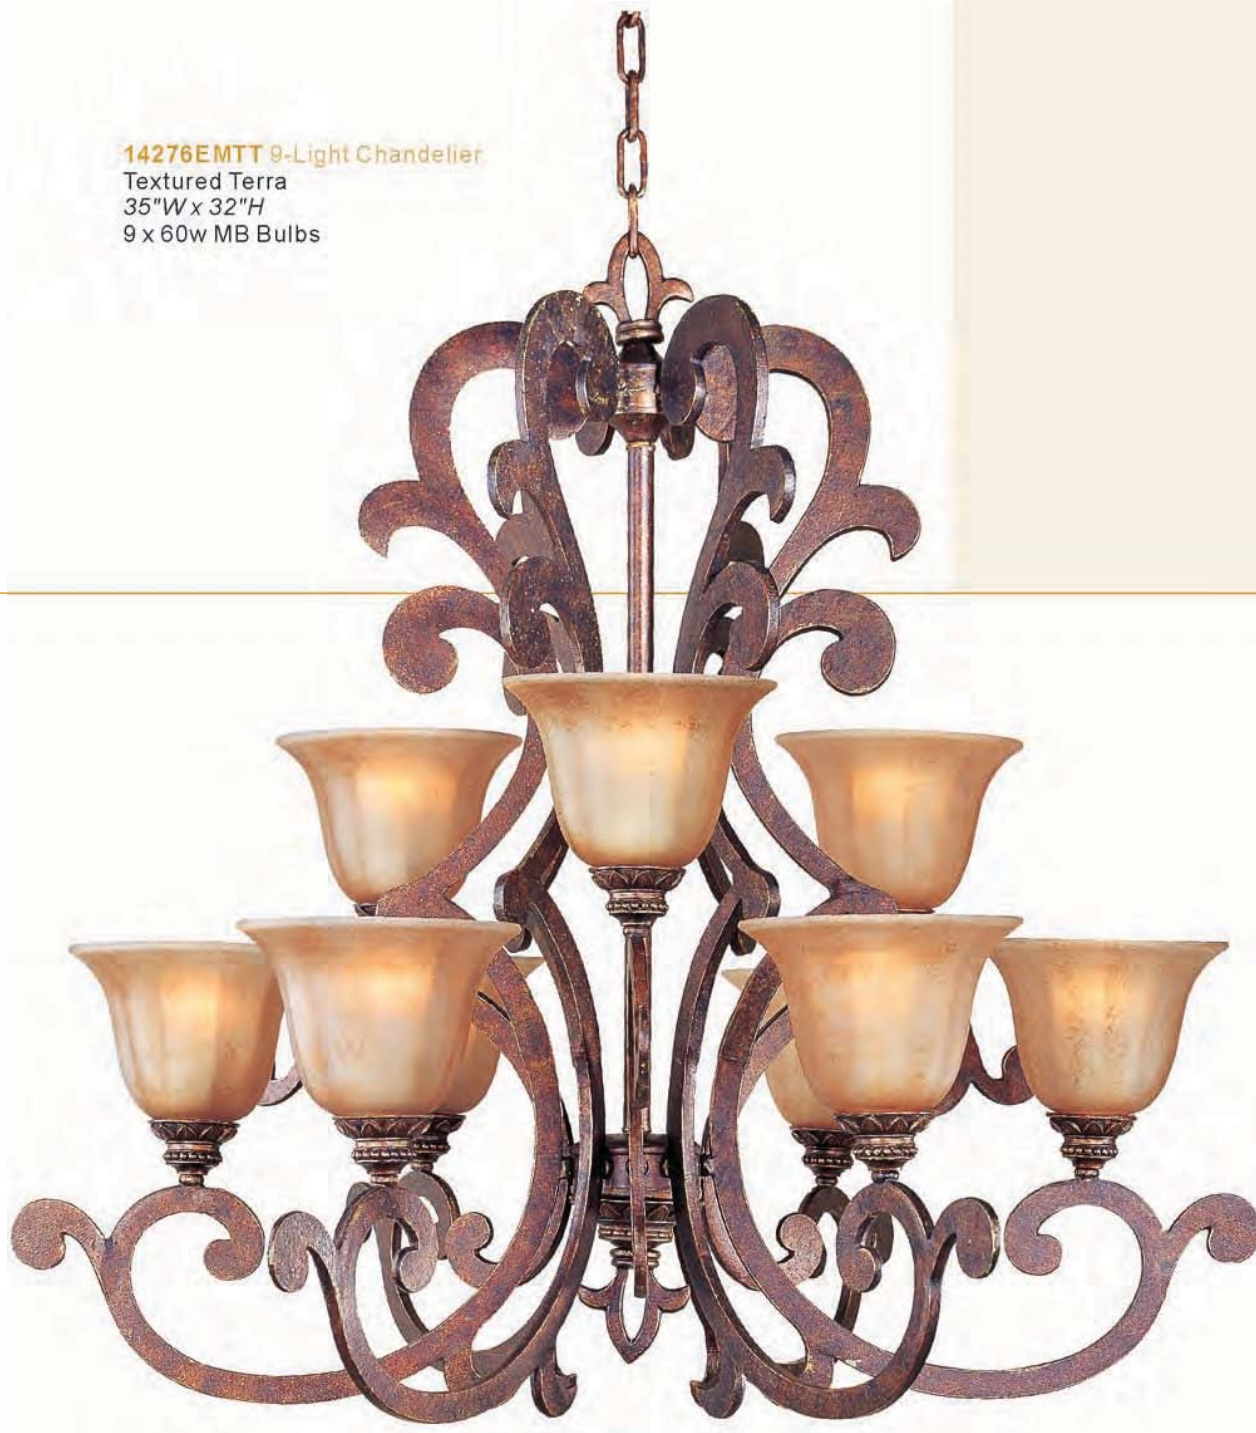

Celeste

As much a sculpture as a lighting collection, Celeste's stunning laser-cut flat metal forms cleverly conceal the internal wire so all the eye sees is the graceful curves of the frame. The carved detail of the bobeches and caps adds an interesting contrast of style. Rustic Textured Terra finish and warm Ember glass round out the eclectic approach making this collection a perfect match for any design scheme.

14276EMTT 9-Light Chandelier
Textured Terra
35"W x 32"H
9 x 60w MB Bulbs

800.486.2946

maximlighting.com