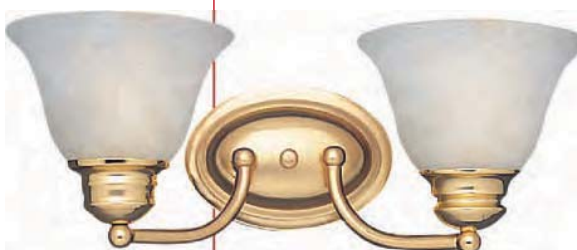

2687 MROI, MRPB, MRSN, WSOI
2-Light Bath Vanity
13.25"W x 6"H x 8"Ext.
2 x 100w MB Bulbs