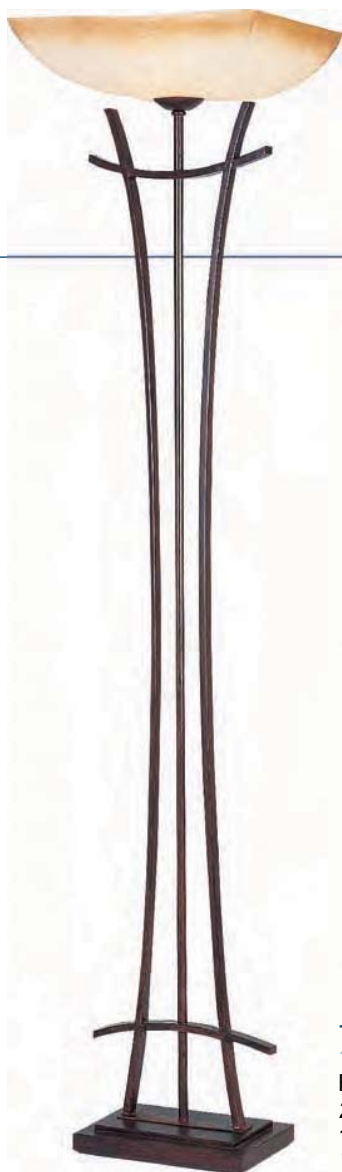

120°

10981WSRC 2-Light Semi-Flush
Roasted Chestnut
13"W x 15"H
2 x 100w MB Bulbs
KIT

10998VNRC
1-Light Table Lamp
Roasted Chestnut
18"W x 32"H
1 x 100w MB Bulb
Shade Included
SHD 65VN

91082WSRC
1-Light Mini Pendant
Roasted Chestnut
5.5"W
1 x 100w MB Bulb
120°