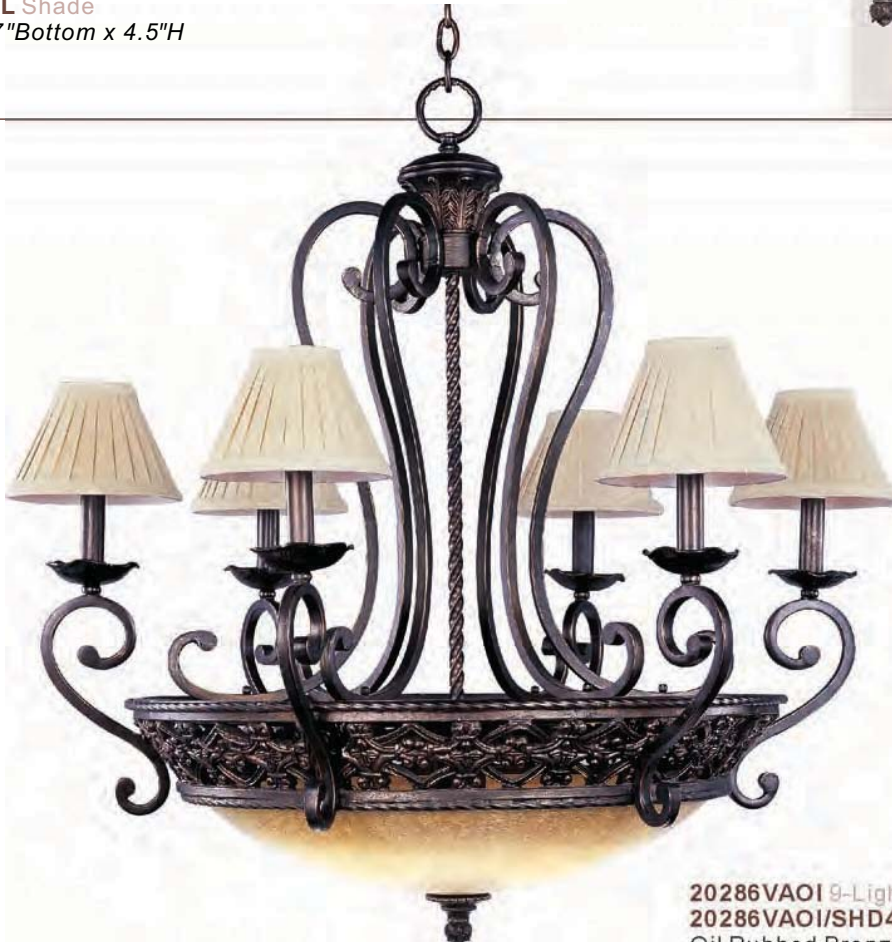

SHD40BL Shade
3"Top x 7"Bottom x 4.5"H
Sit On

20285VAOI 8-Light Chandelier
20285VAOI/SHD40 With Shade
Oil Rubbed Bronze
26.5"W x 29"H
5 x 60w CABulbs + 3 x 60w MB Bulbs
Shades Optional-**SHD40BL**