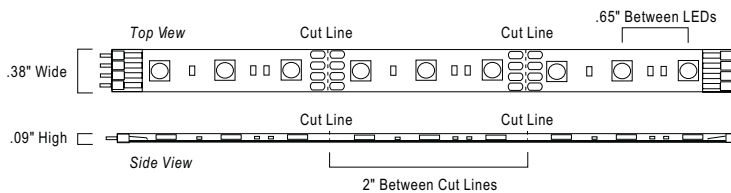

FEATURES

- Laminated LED tape system
- No exposed circuit board
- Easy to install with multiple lengths to choose from
- Warm color temperature enhances room interiors
- Perfect for accent lighting in alcoves, toe-kick, and under counter
- Flexible design that forms to contours
- Safe and economical to operate
- Long life LED average 50,000 hours life
- Tested to UL standards for both US and Canada