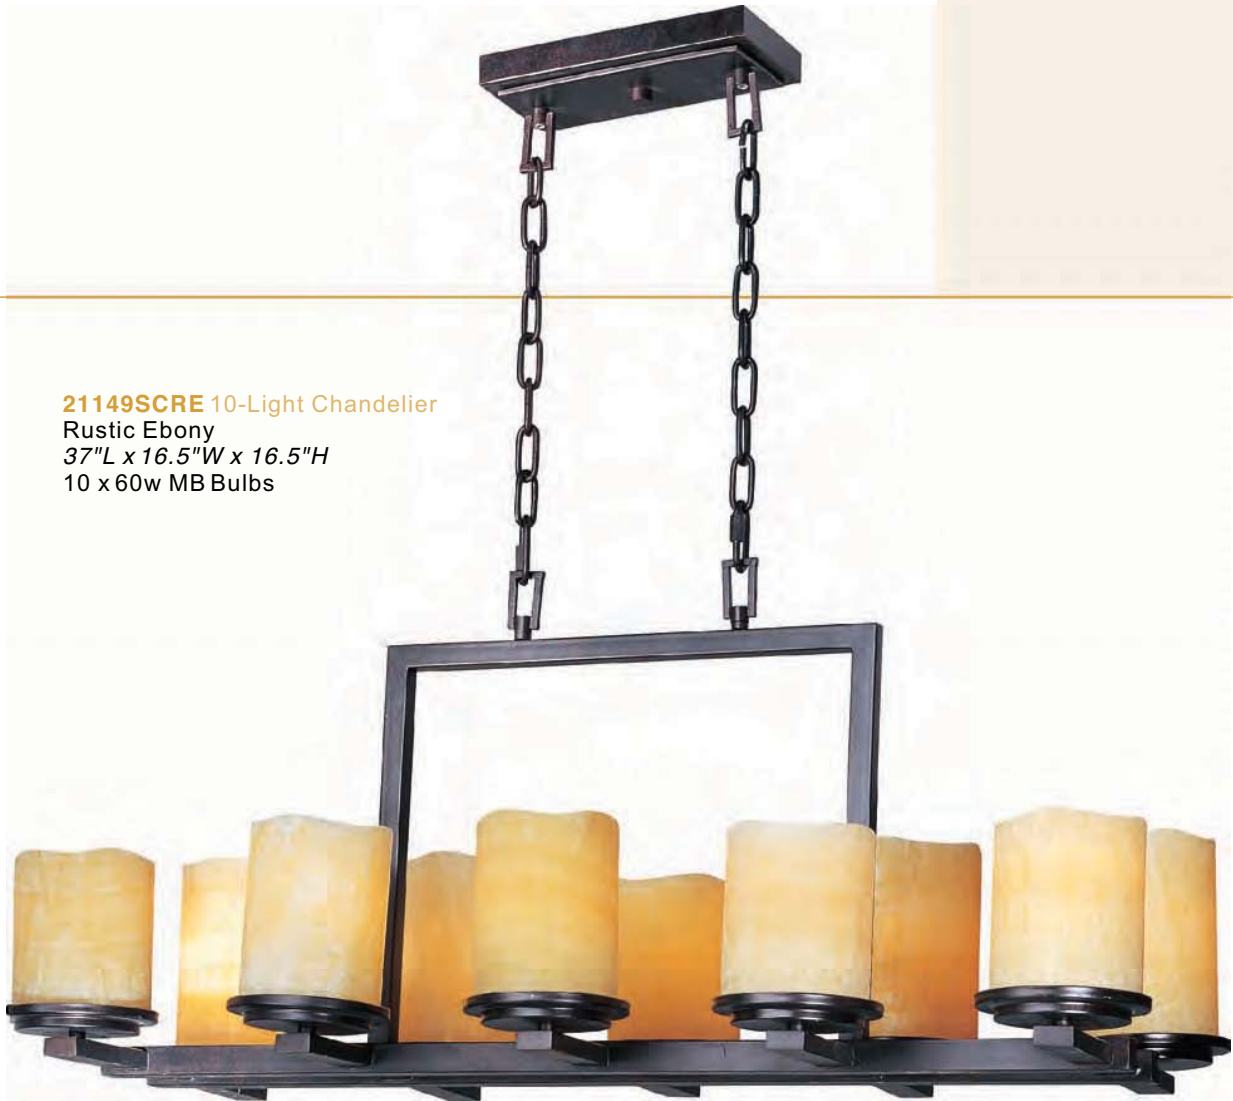

21149SCRE 10-Light Chandelier
Rustic Ebony
37"L x 16.5"W x 16.5"H
10 x 60w MB Bulbs