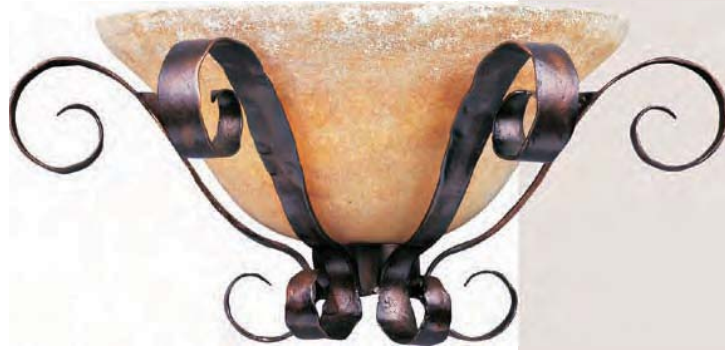

20617VAOI
1-Light Wall Sconce
Oil Rubbed Bronze
15"W x 7.5H x 7E xt.
1 x 100w MB Bulb