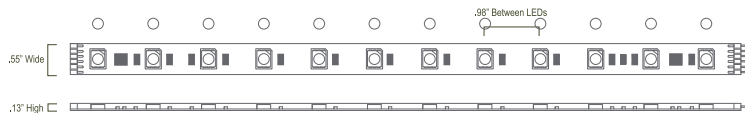

Model	Length	Diodes	Wattage	Lumens	Color Temp	CRI	PC Board	Beam	Current
53420	6 in.	6	1.44	120	3500K	70-75	White	120°	60mA
53421	12 in.	12	2.88	240	3500K	70-75	White	120°	60mA
53422	5 ft.	60	14.4	1200	3500K	70-75	White	120°	60mA
53423	10 ft.	120	28.8	2400	3500K	70-75	White	120°	60mA
53424	20 ft.	240	57.6	4800	3500K	70-75	White	120°	60mA

800.486.2946

FEATURES

- High lumen long distance laminated LED tape system
- No exposed circuit board
- Easy to install with multiple lengths to choose from
- Warm color temperature enhances room interiors
- Perfect for task applications in under counter, and general room illumination
- Flexible design that forms to contours
- Safe and economical to operate
- Long life, high efficiency LED average 50,000 hours life
- Tested to UL standards for both US and Canada