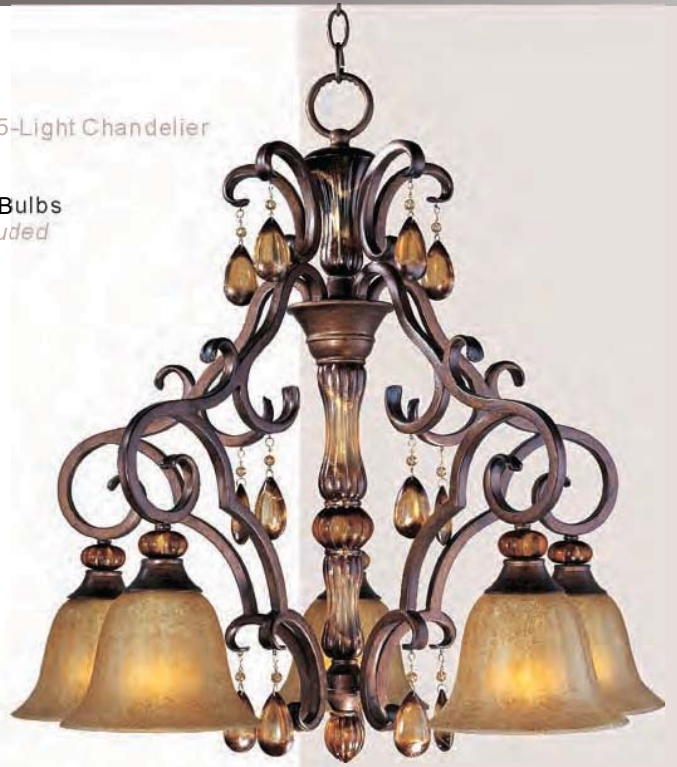

22262EMFL 3-Light Pendant
Filbert
28"W x 33.5"H
3 x 100w MB Bulbs
Crystals Included

22261EMFL 3-Light Semi-Flush
Filbert
21.5"W x 14.5"H
3 x 60w MB Bulbs
Crystals Included

22264EMFL 5-Light Chandelier
Filbert
27"W x 27"H
5 x 100w MB Bulbs
Crystals Included