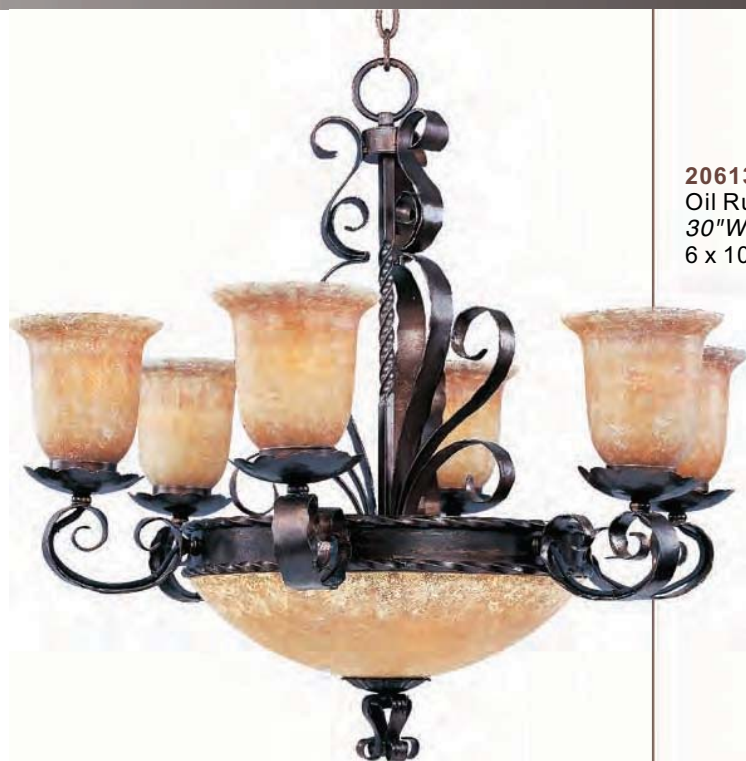

20613VAOI 9-Light Chandelier
Oil Rubbed Bronze
30"W x 32"H
6 x 100w MB Bulbs + 3 x 60w MB Bulbs