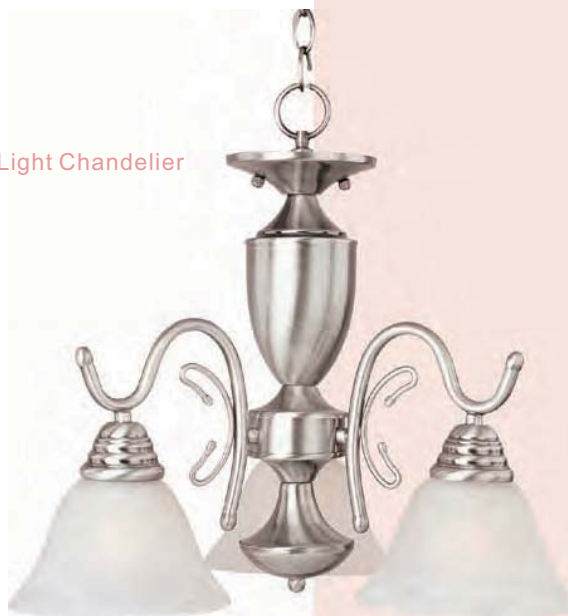

Newport

A classic yet modern collection offered in Satin Nickel or our popular Oil Rubbed Bronze finish complimented by Marble glass.

11061 MROI, MRSN, WSOI 3-Light Chandelier
19.5"W x 13.5"H
3 x 100w MB Bulbs