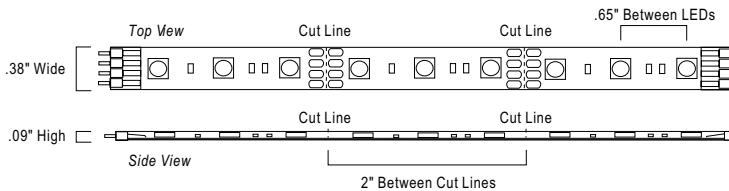

Model	Length	Diodes	Wattage	Lumens	Color Temp	CRI	PC Board	Beam	Current
53200	16 ft. 4 in.	300	24	1350	3500K	70-75	Copper	120°	20mA