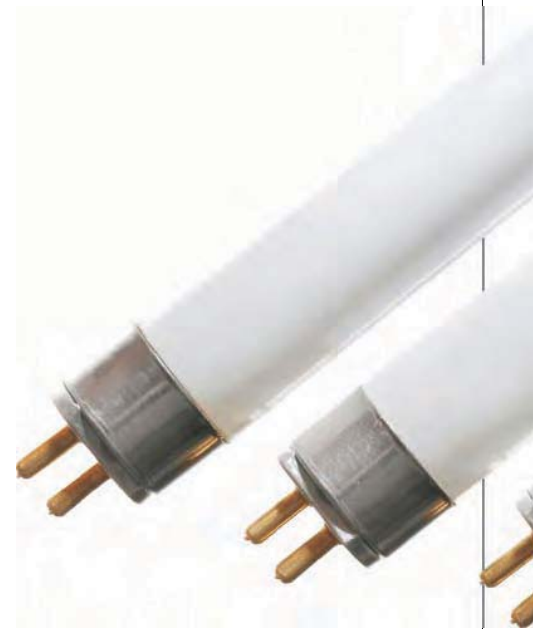

Replacement Bulbs

Item	Type	Code	Note	Watts
BUFPL13004	Fluorescent	GU24	Long Shape	13
BUFPL13026	Fluorescent	GU24	Squat Shape	13
BUFPL18005	Fluorescent	GU24	Long Shape	18
BUFPL26006	Fluorescent	GU24	Long Shape	26
BUFT508011	Fluorescent	T5	12" Long	8
BUFT513012	Fluorescent	T5	21" Long	13
BUFT516013	Fluorescent	T5	24" Long	16
BUFT521014	Fluorescent	T5	36" Long	21
BUFT522001	Fluorescent	Circline T5		22
BUFT526015	Fluorescent	T5	48" Long	26
BUFT532002	Fluorescent	Circline T5		32
BUFT540003	Fluorescent	Circline T5		40
BUFT922018	Fluorescent	Circline T9		22
BUFT932019	Fluorescent	Circline T9		32
BUFT940020	Fluorescent	Circline T9		40
BUX20016	Xenon	G8		20
BUX20023	Xenon	Wedge		20
BUX40024	Xenon	G9	Clear	40
BUX60028	Xenon	G9	Frosted	60
BUX60029	Incandescent	MBT10		60