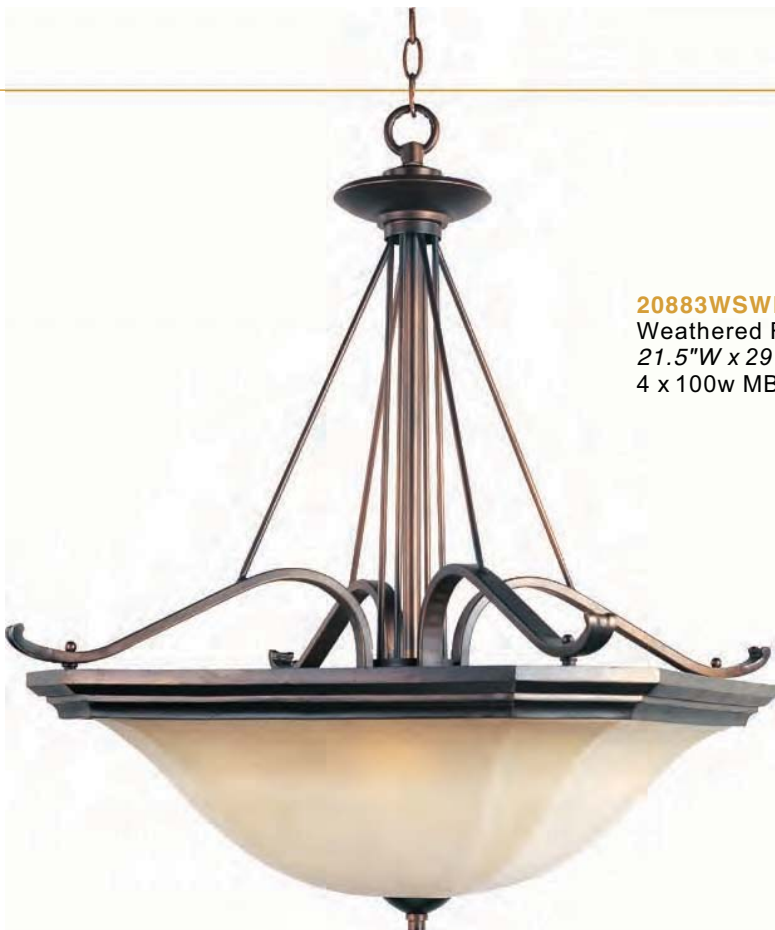

20888WSWR 1-Light Wall Sconce
Weathered Russet
6"W x 11"H x 8"Ext.
1 x 100w MB Bulb

20883WSWR 4-Light Pendant
Weathered Russet
21.5"W x 29"H
4 x 100w MB Bulbs