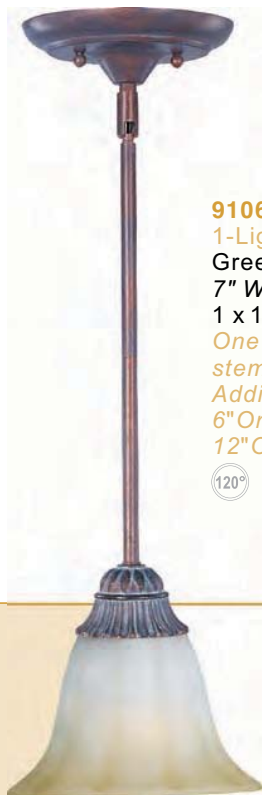

2763AVGB 3-Light Pendant
Greek Bronze
18.5"W x 24"H
3 x 60w MB Bulbs

2762AVGB 5-Light Chandelier
Greek Bronze
26"W x 27"H
5 x 100w MB Bulbs

91065AVGB
 1-Light Mini Pendant
 Greek Bronze
 7" W
 1 x 100w MB Bulb
*One 6" stem and three 12"
 stems included*
Additional stems available;
 6" Order-STR06206GB
 12" Order -STR06212GB