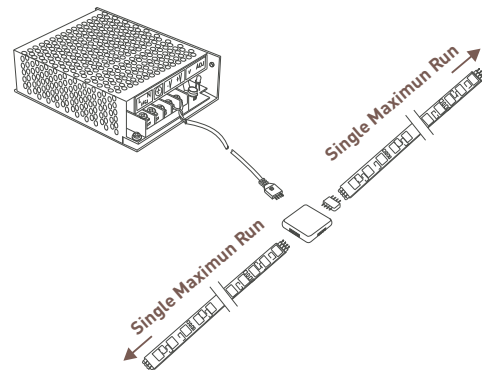

Using 53263
Powered From Middle