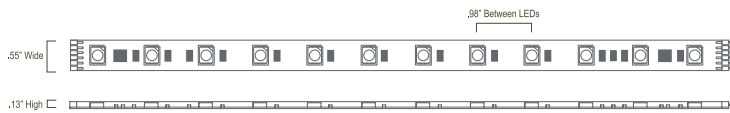

800.486.2946

Cuttable every 12 inches

FEATURES

- Long distance laminated LED tape system
- 24V design allows for long runs and large installation
- Easy to install with multiple lengths to choose from
- Warm color temperature enhances room interiors
- Perfect for accent lighting in alcoves, toe-kick, and under counter
- Flexible design that forms to contours
- Safe and economical to operate
- Long life, high efficiency LED average 50,000 hours life
- Tested to UL standards for both US and Canada