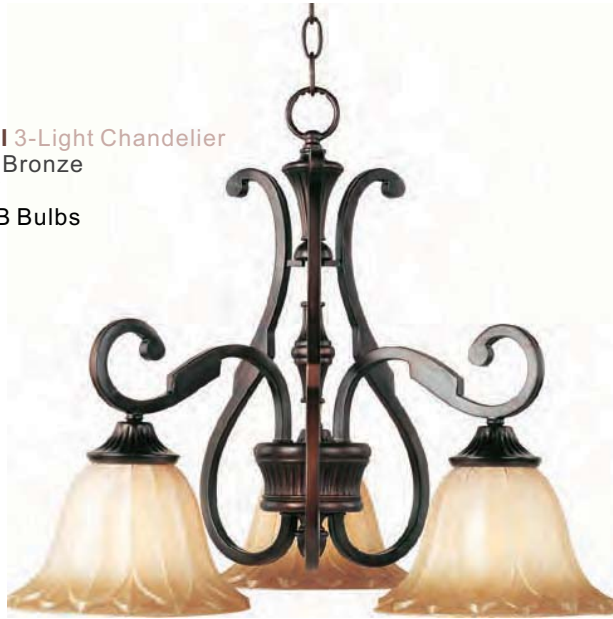

13504WSOI 3-Light Chandelier
Oil Rubbed Bronze
23W x 18H
3 x 100w MB Bulbs