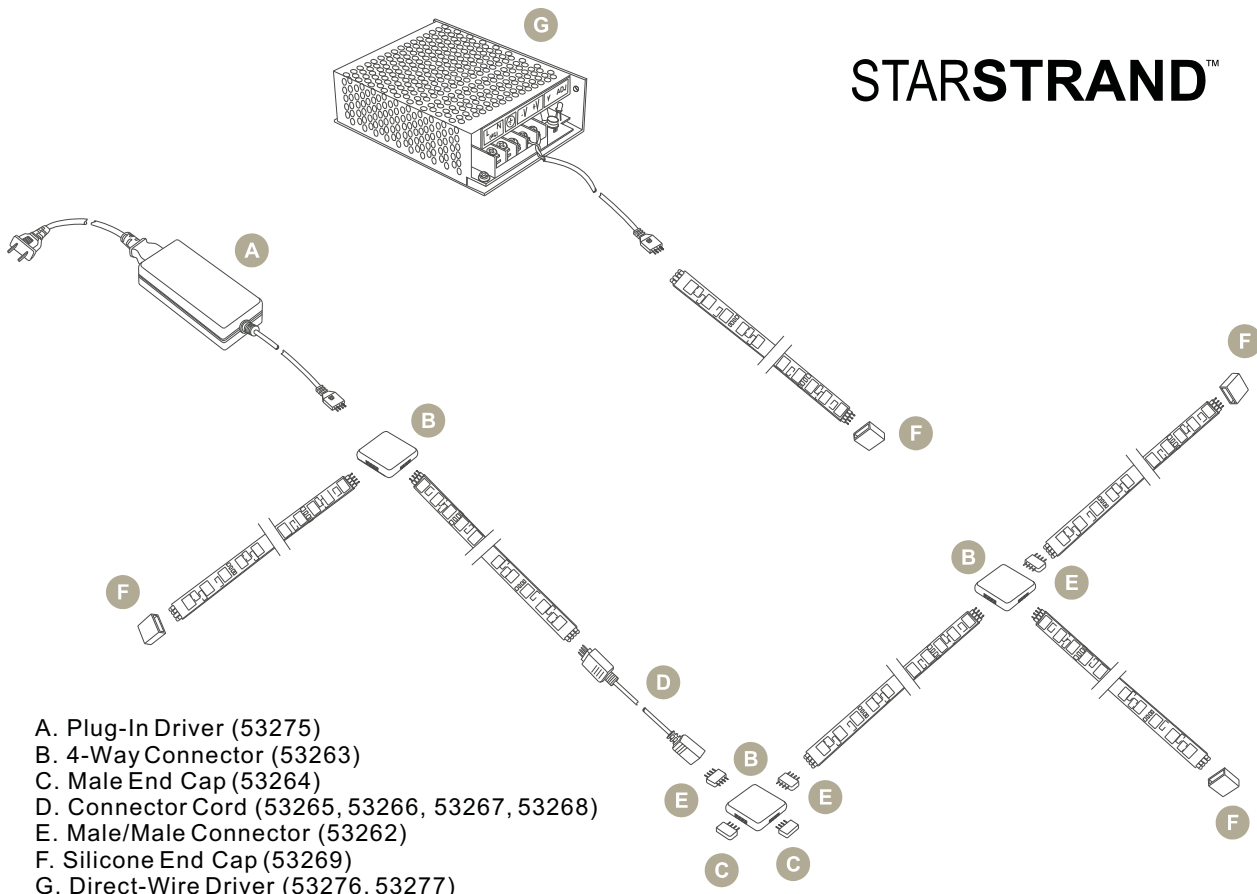

800.486.2946

maximlighting.com

STARSTRAND™