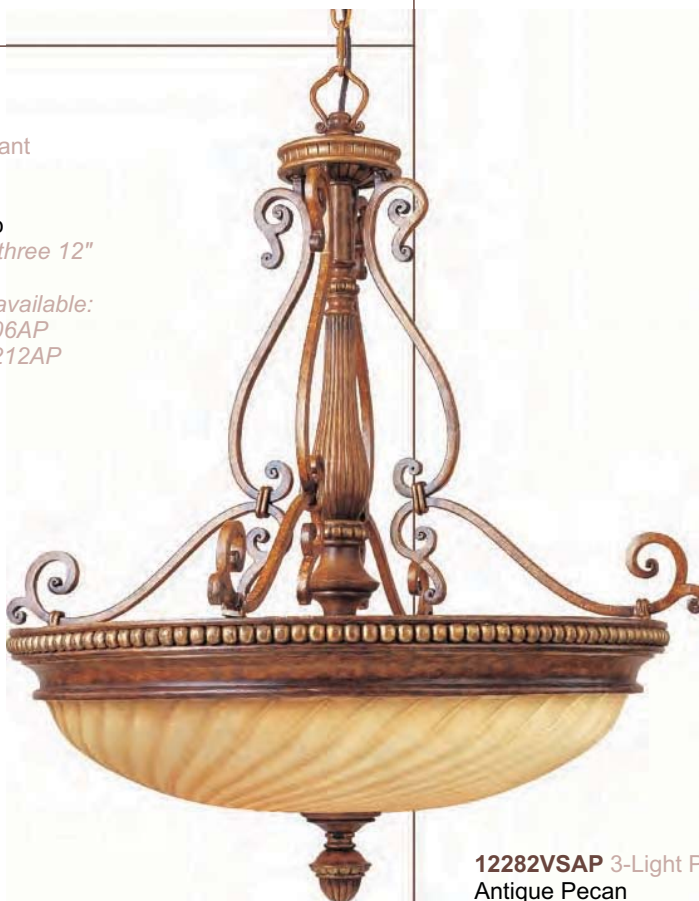

92290VSAP
1-Light Mini Pendant
Antique Pecan
5"W
1 x 100w MB Bulb
*One 6" stem and three 12"
Stems Included
Additional stems available:
6" order STR06206AP
12" order STR06212AP*

12282VSAP 3-Light Pendant
Antique Pecan
27"W x 31.5"H
3 x 100w MB Bulbs