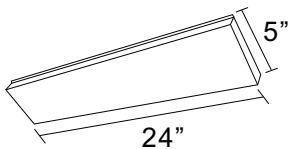

24" 1-Light Fluorescent
87807WT White
24"L x 5"W x 1.25"H
1 F16 T5 (Included) / 1360 Lumens / 7,500 Hours