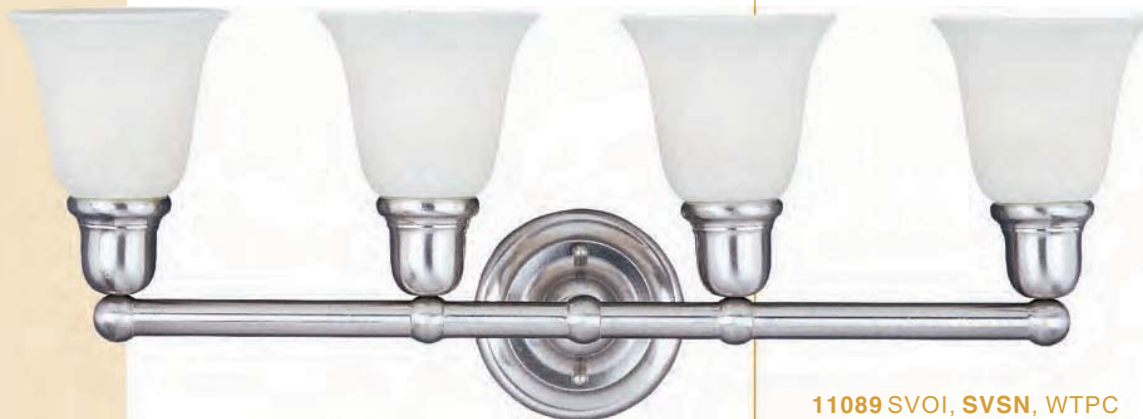

11089 SVOI, SVSN, WTPC
4-Light Bath Vanity
30.5"W x 10"H x 7"Ext.
4 x 100w MB Bulbs