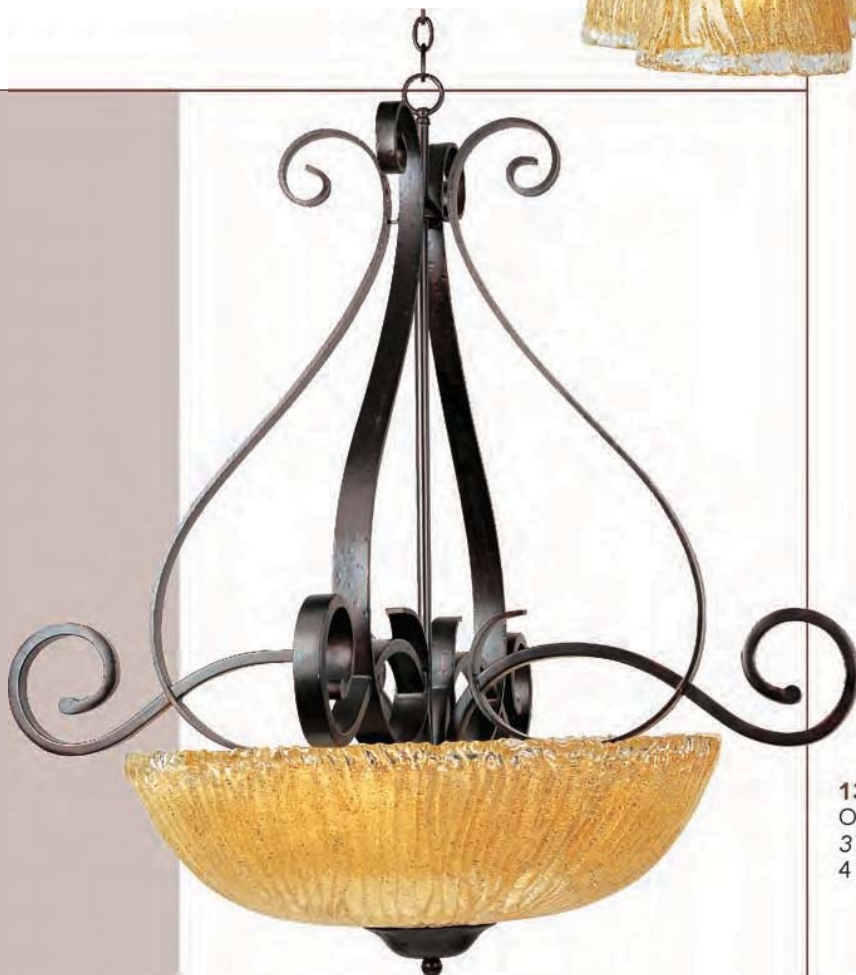

13412AIOI 4-Light Pendant
Oil Rubbed Bronze
37.5"W x 38.5"H
4 x 100w MB bulbs