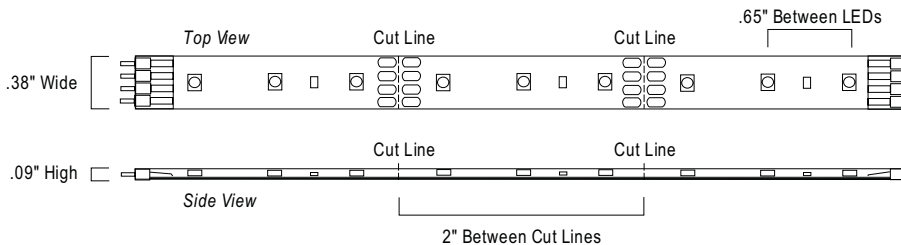

800.486.2946

FEATURES

- Color LED tape system
- One tape hundreds of colors
- Automatically changes colors
- Perfect for restaurants, lounges, game rooms, theater room and retail
- Flexible design that forms to contours
- Safe and economical to operate
- Long life LED average 50,000 hours life
- Tested to UL standards for both US and Canada