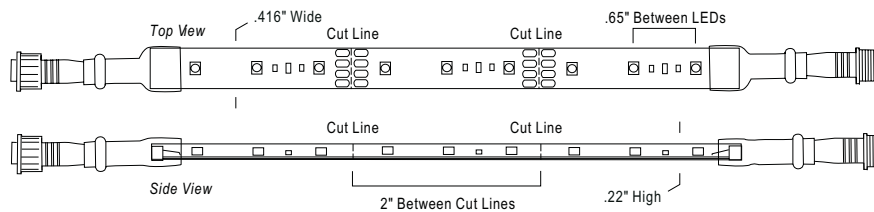

FEATURES

- Sealed outdoor LED tape system
- Includes watertight connectors
- Perfect for fountains, pool areas, patios, landscapes, and walkways
- Flexible design that forms to contours
- Safe and economical to operate
- Long life LED average 50,000 hours life
- Tested to UL standards for both US and Canada