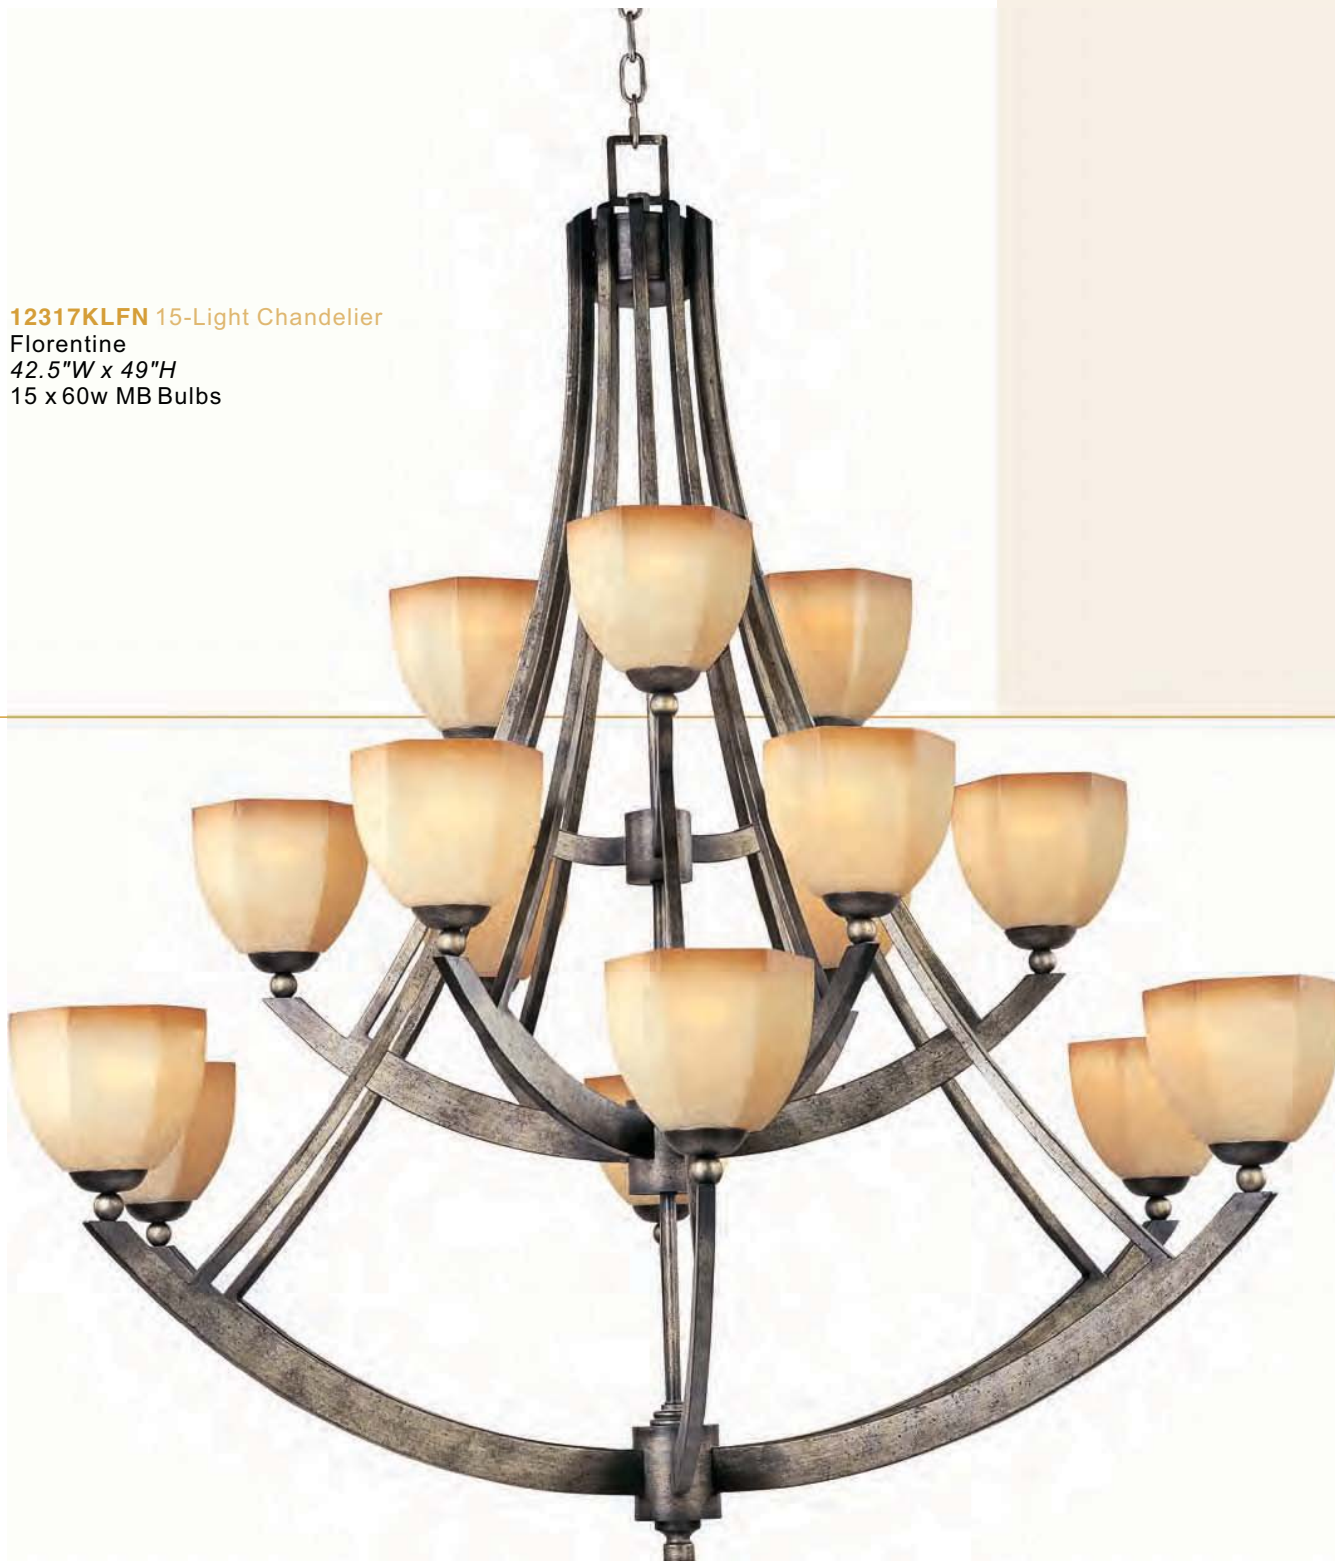

Moda

Soft flowing lines accentuate the classic six-sided Karmel glass. This modern package is made complete by the beautiful Florentine finish.

12317KLFN 15-Light Chandelier

Florentine

42.5"W x 49"H

15 x 60w MB Bulbs