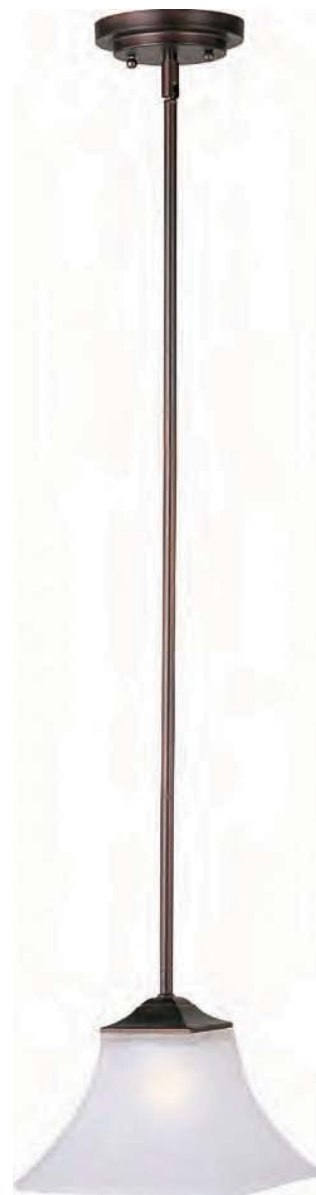

92090 FTOI, FTSN
1-Light mini Pendant
8"W
1 x 100w MB Bulb
Additional stems available:
6" order STR06206OI, SN
12" order STR06212OI, SN
One 6" stem and three 12"
stems included.