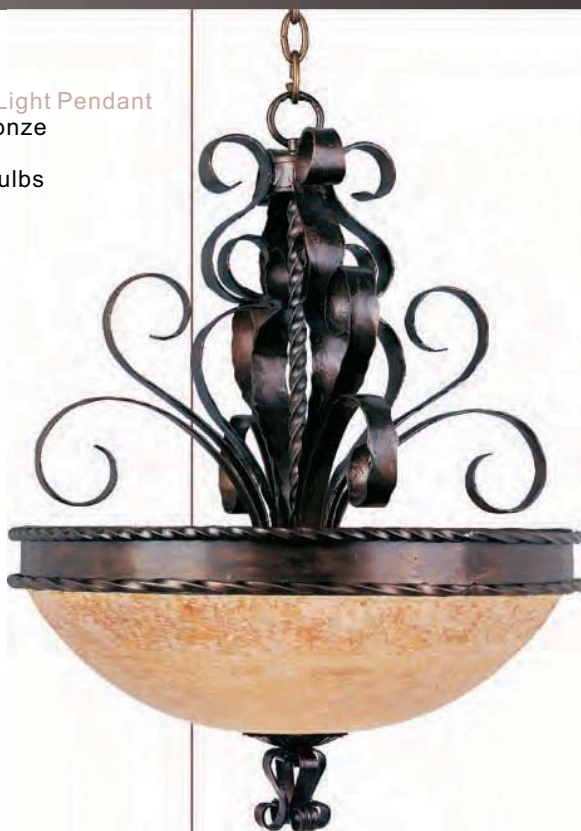

20606VAOI 3-Light Pendant
Oil Rubbed Bronze
24"W x 31"H
3 x 100w MB Bulbs