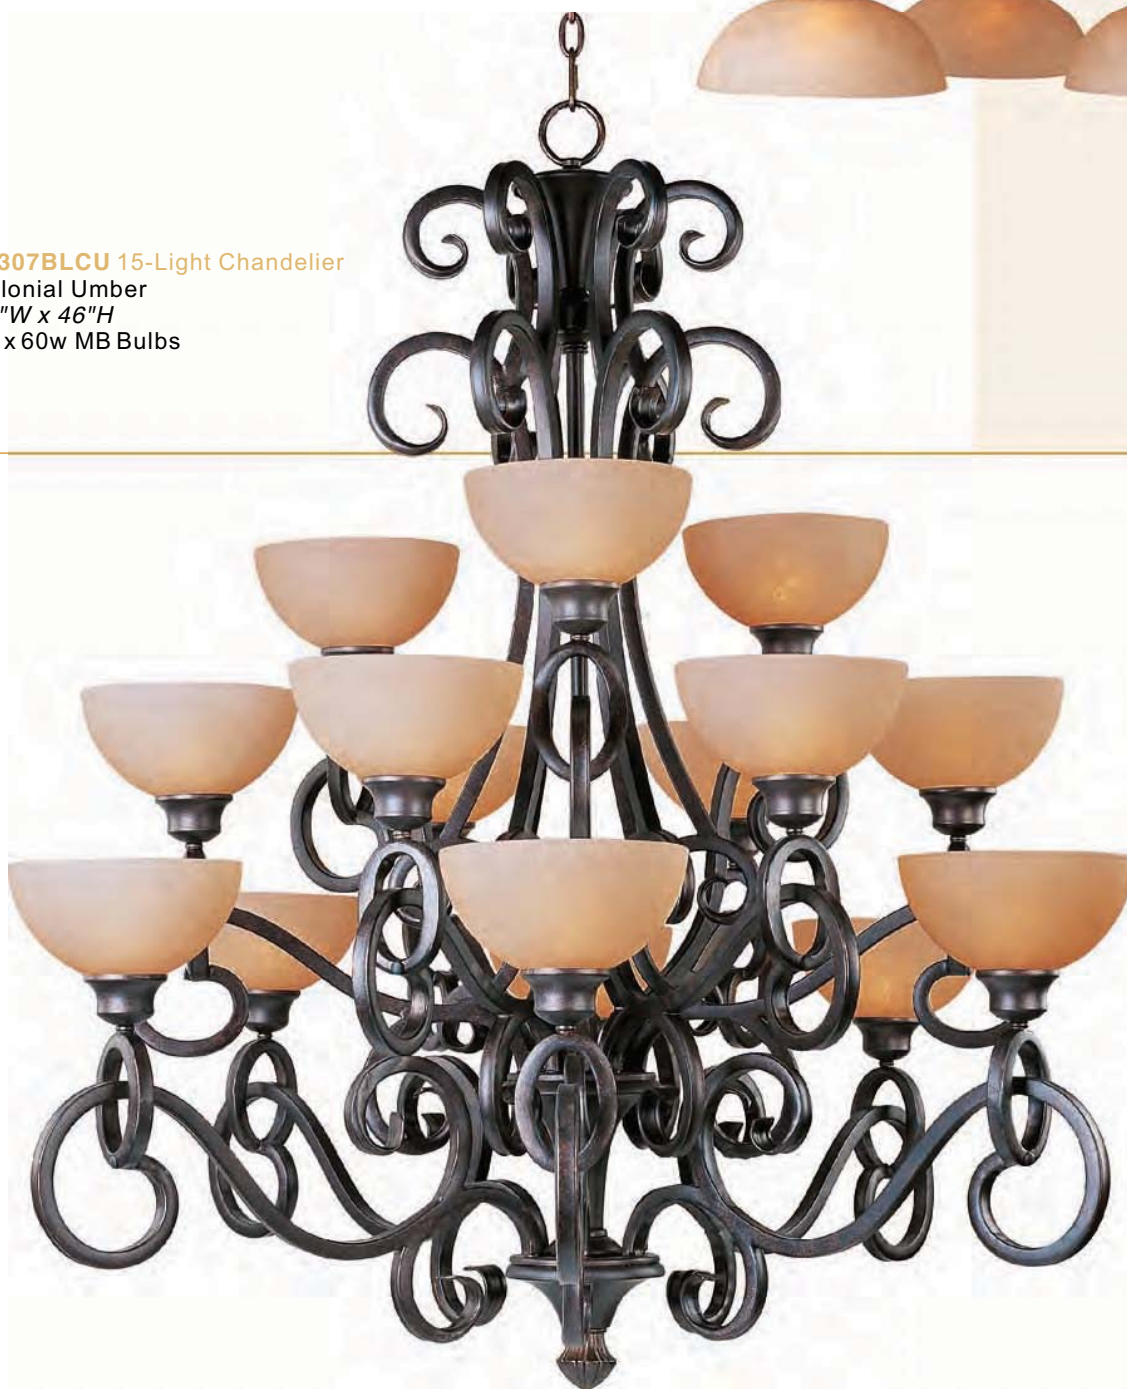

32307BLCU 15-Light Chandelier
Colonial UMBER
45"W x 46"H
15 x 60w MB Bulbs