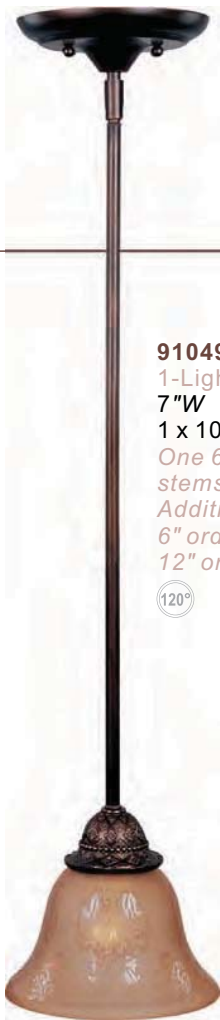

11242 SAOI, SVOI
3-Light Pendant
27"W x 29.5"H
3 x 60w MB Bulbs