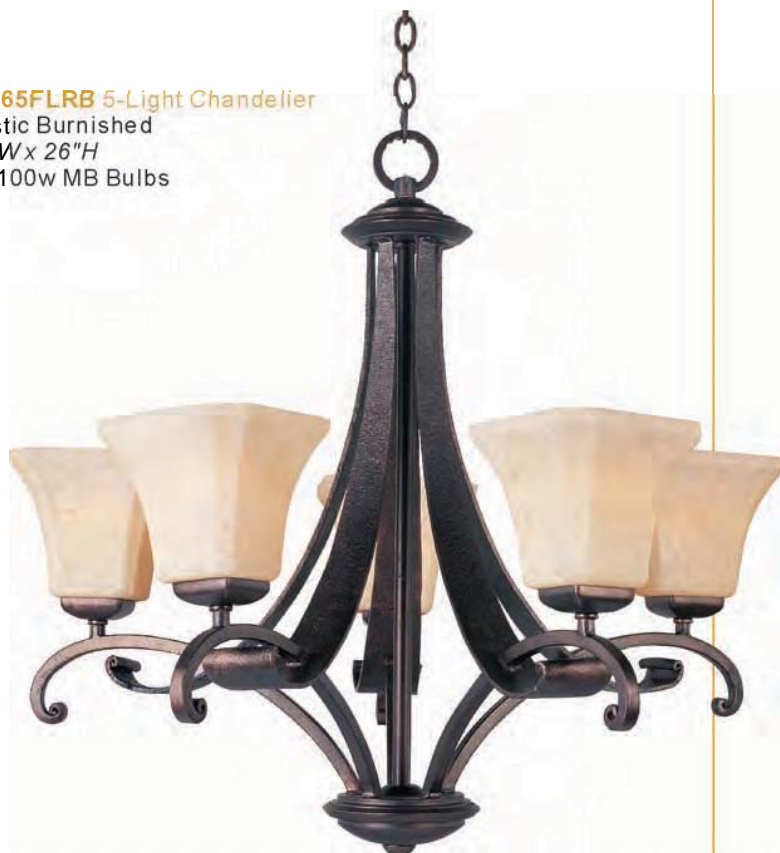

21065FLRB 5-Light Chandelier
Rustic Burnished
28"W x 26"H
5 x 100w MB Bulbs