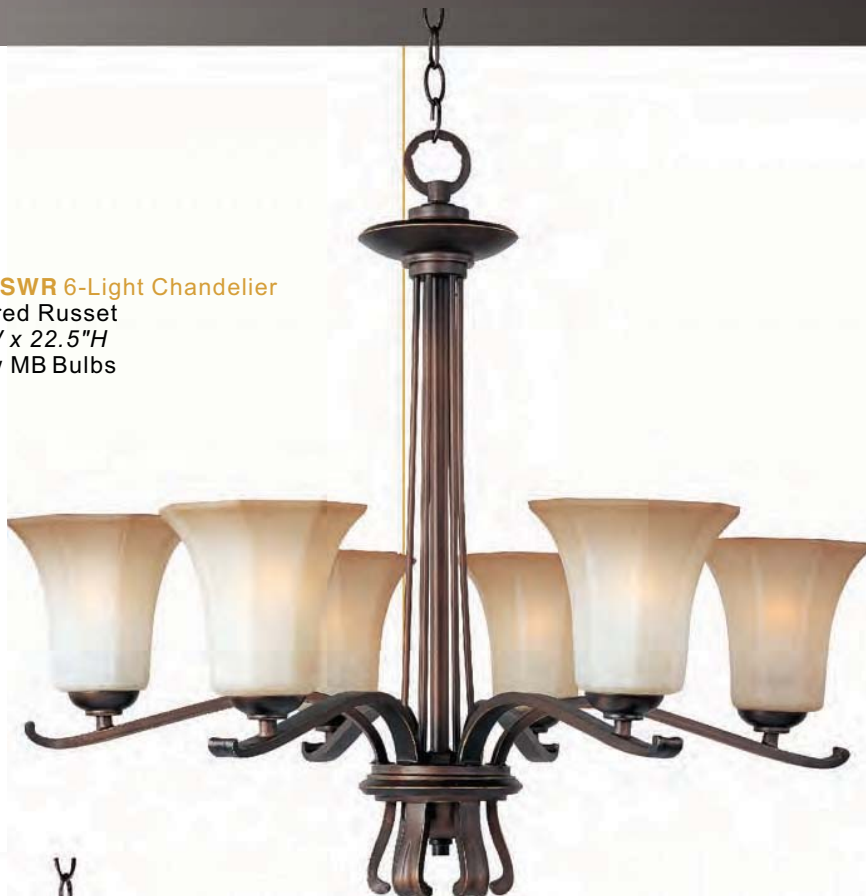

20885WSWR 6-Light Chandelier
Weathered Russet
28.25"W x 22.5"H
6 x 100w MB Bulbs