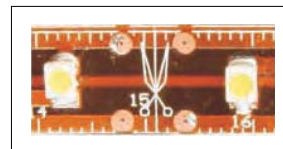

Markings for ease of cutting