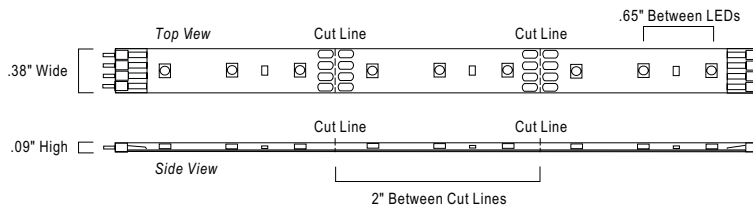

FEATURES

- High lumen laminated LED tape system
- No exposed circuit board
- Easy to install with multiple lengths to choose from
- Warm color temperature enhances room interiors
- Perfect for task applications in under counter, and general room illumination
- Flexible design that forms to contours
- Safe and economical to operate
- Long life LED average 50,000 hours life
- Tested to UL standards for both US and Canada