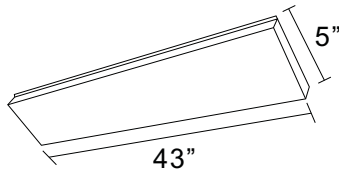

MX-FD Series

COUNTERMAX™

Direct Wire Fluorescent Undercabinet Lighting

This direct wire collection of fluorescent under cabinet lights boasts T-5 high lumen technology in sizes from 12" to 43" in length. Full size knock outs allow for easy installation in any application.

43" 1-Light Fluorescent
87809WT White
43"L x 5"W x 1.25"H
1 F26 T5 (Included) /
2700 Lumens / 7,500 Hours