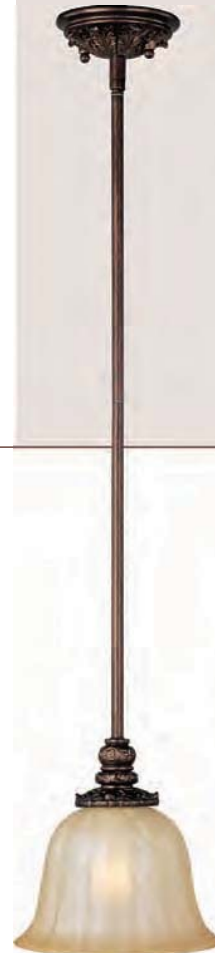

91600MCHA 1-Light Mini Pendant
Honey Auburn
8"W
1 x 100w MB Bulb
*Additional stems available:
6" order STR06206HA
12" order STR06212HA
One 6" stem and three 12"
stems included.*