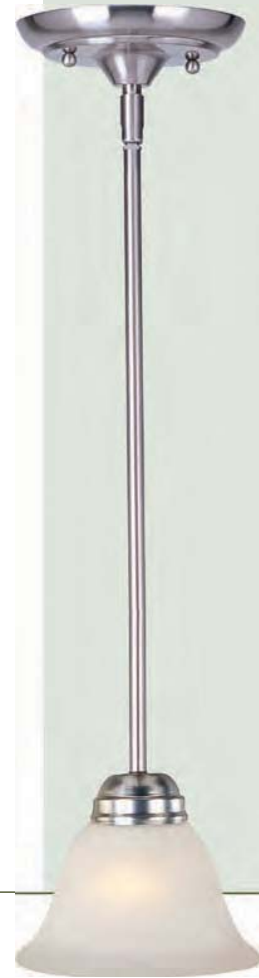

851251CSN 5-Light Chandelier
Satin Nickel
25"W x 21"H
5 x 13w GU24 Bulbs (Included)
4000 Rated Lumens

CA 
T24

85120ICSN 2-Light Semi-Flush
Satin Nickel
14"W x 10"H
2 x 13w GU24 Bulbs (Included)
1600 Rated Lumens