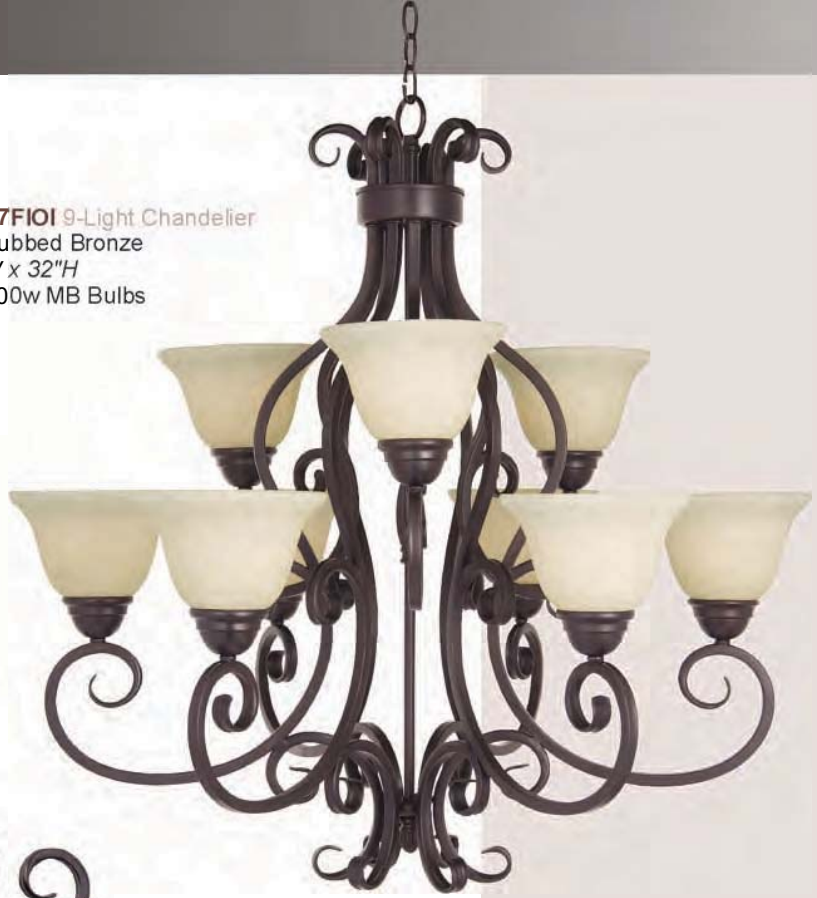

12207FIOI 9-Light Chandelier
Oil Rubbed Bronze
33"W x 32"H
9 x 100w MB Bulbs