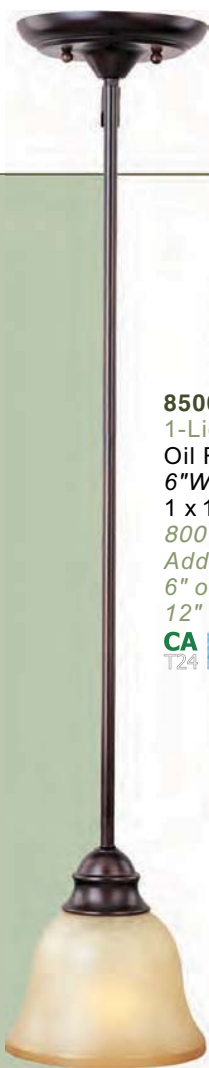

85004WSOI
1-Light Mini Pendant
Oil Rubbed Bronze
6"W
1 x 13w GU24 Bulb (Included)
800 Rated Lumens
Additional stems available:
6" order STR06206OI
12" order STR06212OI

CA T24