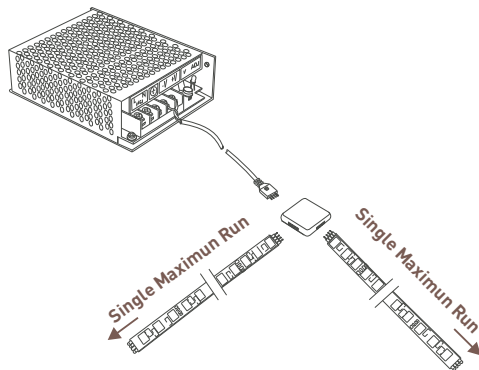

12V Maximum Run

STARSTRAND™

Series	Using Driver	Single Maximum Run	Maximum Run Using 53263 in Middle/Corner
Basic Star	53275 StarStrand 60w Plug-In Driver	16.5 Feet	
	53276 StarStrand 75w Direct WireDriver	16.5 Feet	33 Feet
Super Star	53275 StarStrand 60w Plug-In Driver	21 Feet	
	53276 StarStrand 75w Direct WireDriver	25 Feet	
	53277 StarStrand 150w Direct WireDriver	25 Feet	50 Feet
	53282 StarStrand Indoor Dimming Controller	20 Feet	
Ultra Star	53275 StarStrand 60w Plug-In Driver	14 Feet	
	53276 StarStrand 75w Direct WireDriver	18 Feet	
	53277 StarStrand 150w Direct WireDriver	18 Feet	32 Feet
	53282 StarStrand Indoor Dimming Controller	13 Feet	
Rainbow Star	53275 StarStrand 60w Plug-In Driver	14 Feet	
	53276 StarStrand 75w Direct WireDriver	18 Feet	
	53277 StarStrand 150w Direct Wire Driver	20 Feet	
Aqua Star	53278 StarStrand 30w Plug-In Waterproof Driver	10 Feet	
	53279 StarStrand 60w Plug-In Waterproof Driver	20 Feet	

800.486.2946

Using 53263
Powered From Corner