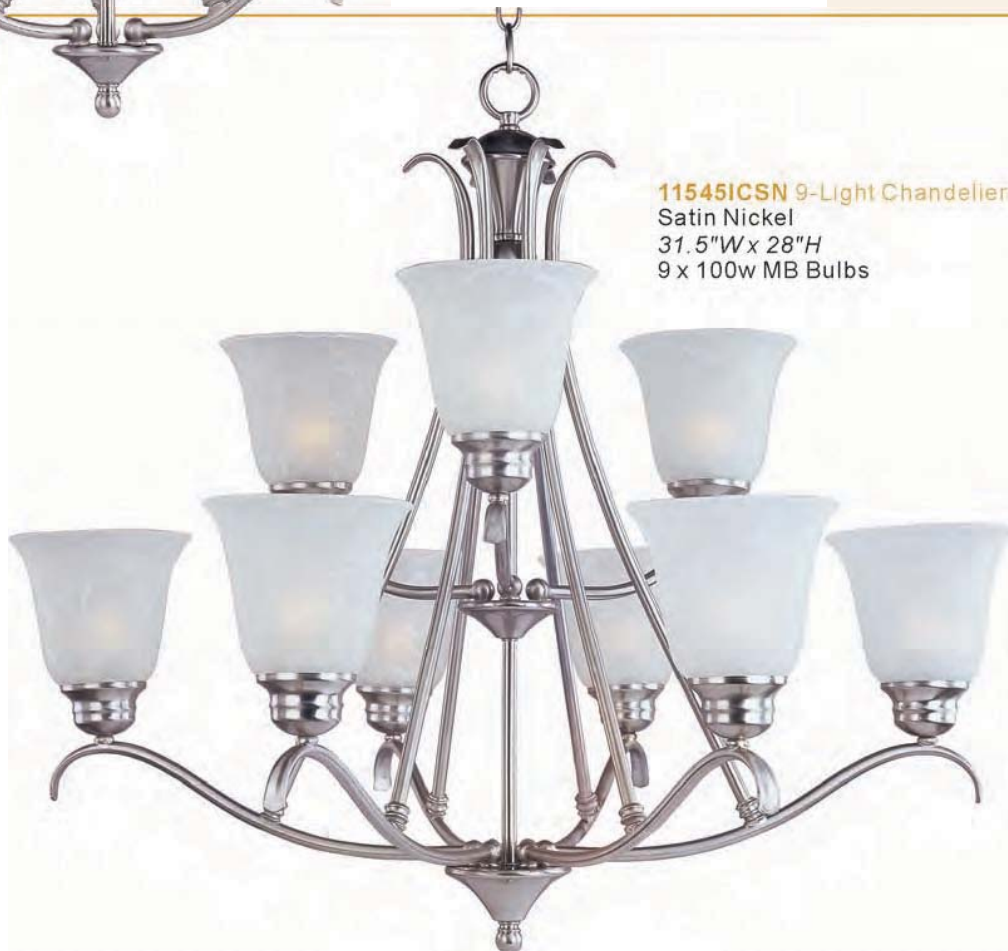

11545ICSN 9-Light Chandelier
Satin Nickel
31.5"W x 28"H
9 x 100w MB Bulbs

800.486.2946

maximlighting.com