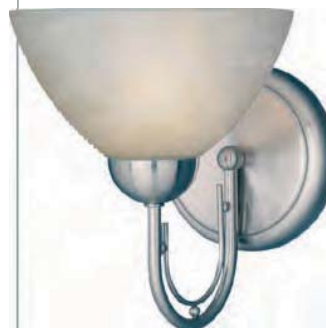

2736MRSN 1-Light Wall Sconce
Satin Nickel
7"W x 9"H x 8"Ext.
1 x 100w MB Bulb