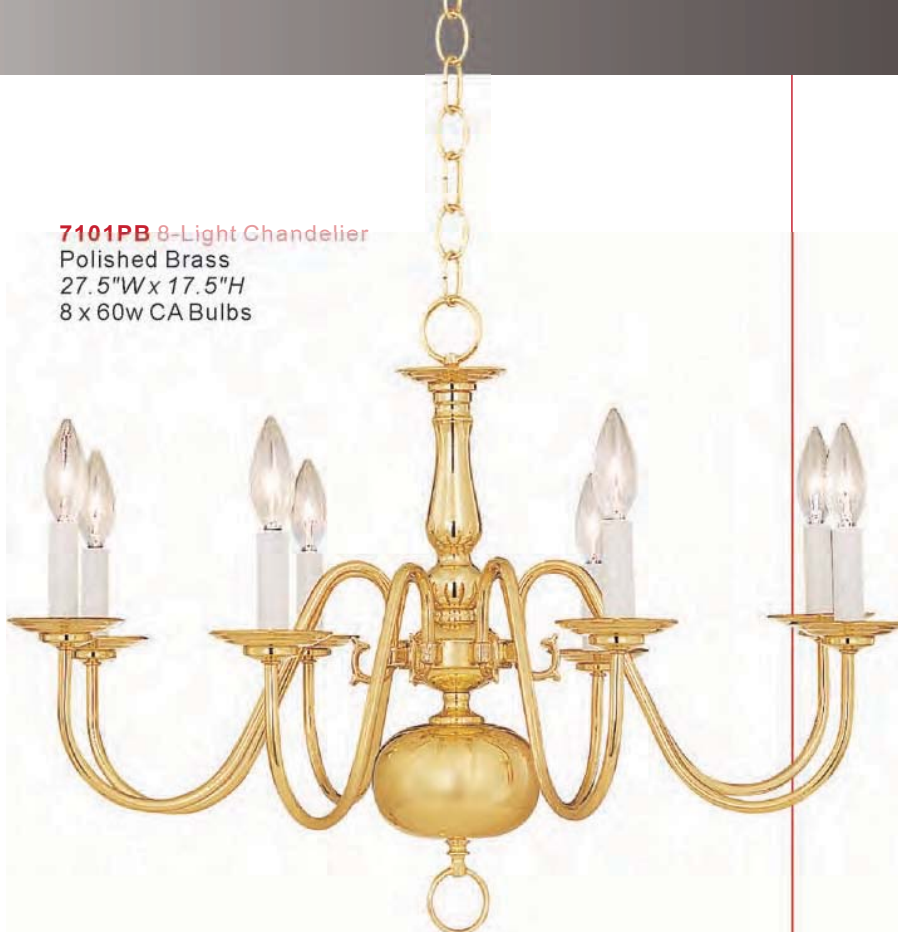

7101PB 8-Light Chandelier
Polished Brass
27.5"W x 17.5"H
8 x 60w CA Bulbs