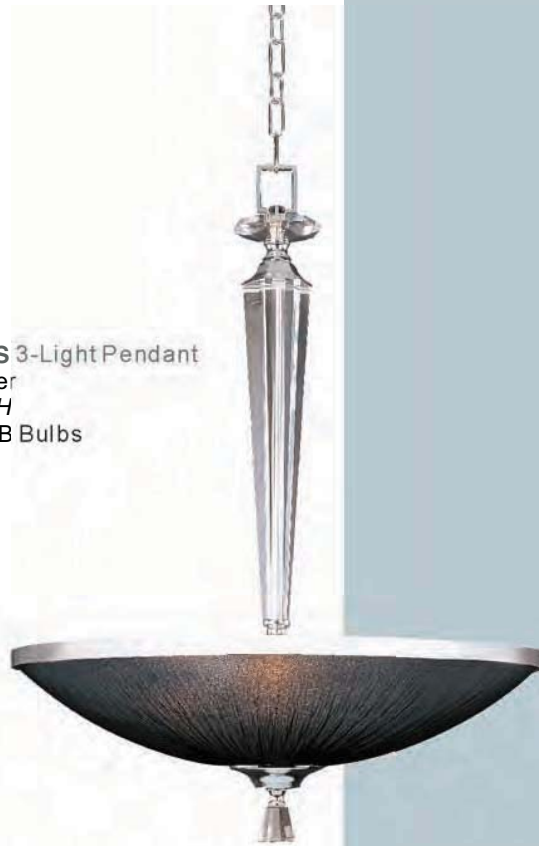

Elite

This elegant family features
Optic Crystal on a graceful frame finished
in our Plated Silver finish.
The Black Tie shades are created using
a pleated black shear fabric and are included.

32004BTPS 3-Light Pendant
Plated Silver
24"W x 31"H
3 x 100w MB Bulbs