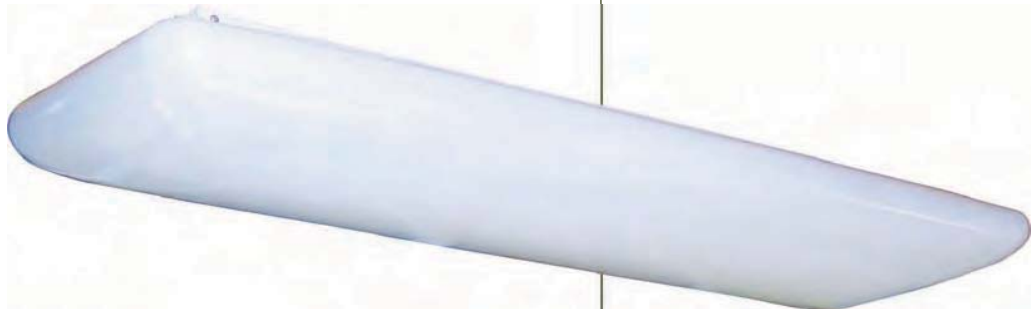

87530WT 2-Light Flush Mount
White
48"L x 7"W x 3.25"H
2 x 32w T8 Bulbs
5200 Rated Lumens

87531WT 4-Light Flush Mount
White
48"L x 12.5"W x 4"H
4 x 32w T8 Bulbs
10400 Rated Lumens

800.486.2946

maximlighting.com