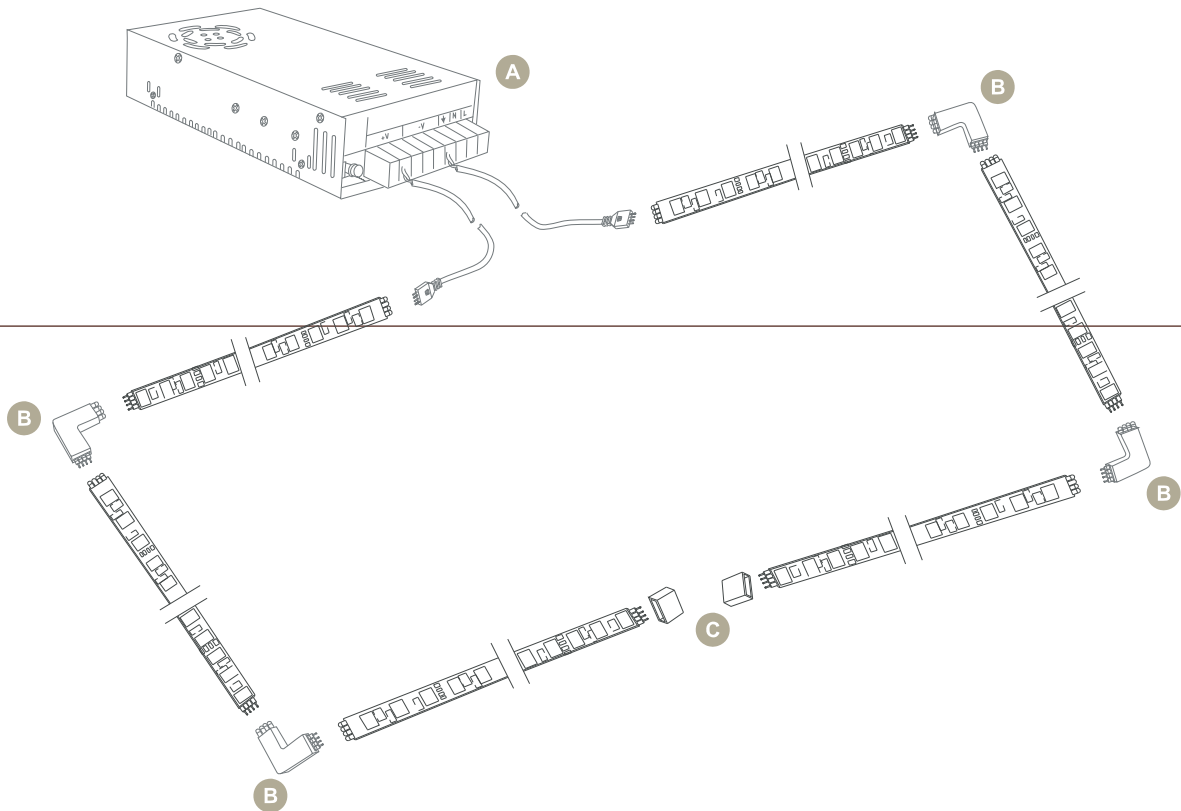

24V Instructions & Installation

- Star Strip 24 tapes can be field cut every 12". You cannot add power connector or rejoin to start a new section to cut pieces.
- Connector cords can be used between the driver and the first tape section as well as between sections. Use connector cords to go around corners also to extend runs.
- Channel and clips can be used to install on irregular surfaces and also areas where tape will be visible and needs to be concealed.
- End caps should be used at every termination whether tape is cut or not.
- Starstrand 24 tape can be installed in any open interior application. Starstrand 24 tape should not be installed inside a cabinet or other enclosure. Starstrand 24 should not be installed in a wet location. Make sure water is kept well away from installation.
- Direct wire drivers should be installed into a U.L. listed wire junction box.

STARSTRAND™

- A. StarStrand 24V 320w Direct Wire Driver (53288)
  B. 6-Prong 90° Connector (53464)
  C. Silicone End Cap (53469)

800.486.2946

maximlighting.com