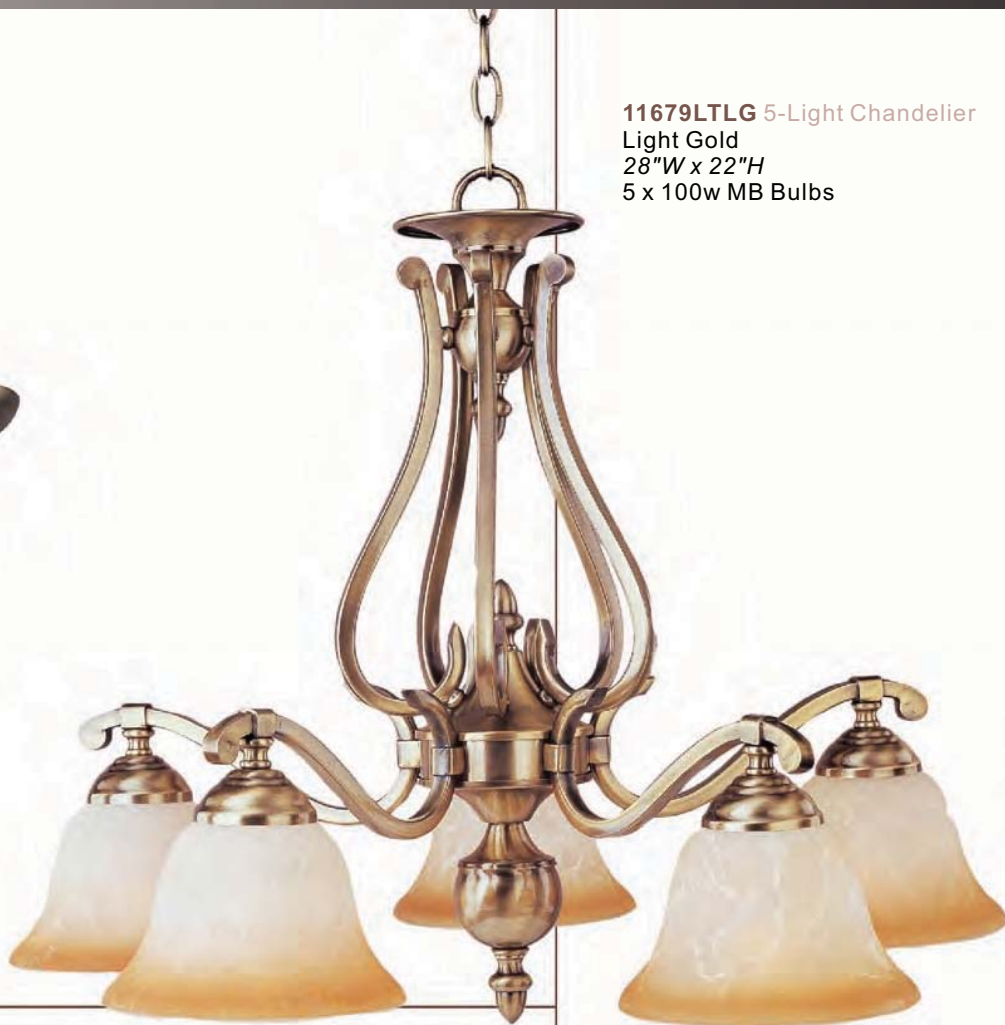

11679LTLG 5-Light Chandelier
Light Gold
28"W x 22"H
5 x 100w MB Bulbs