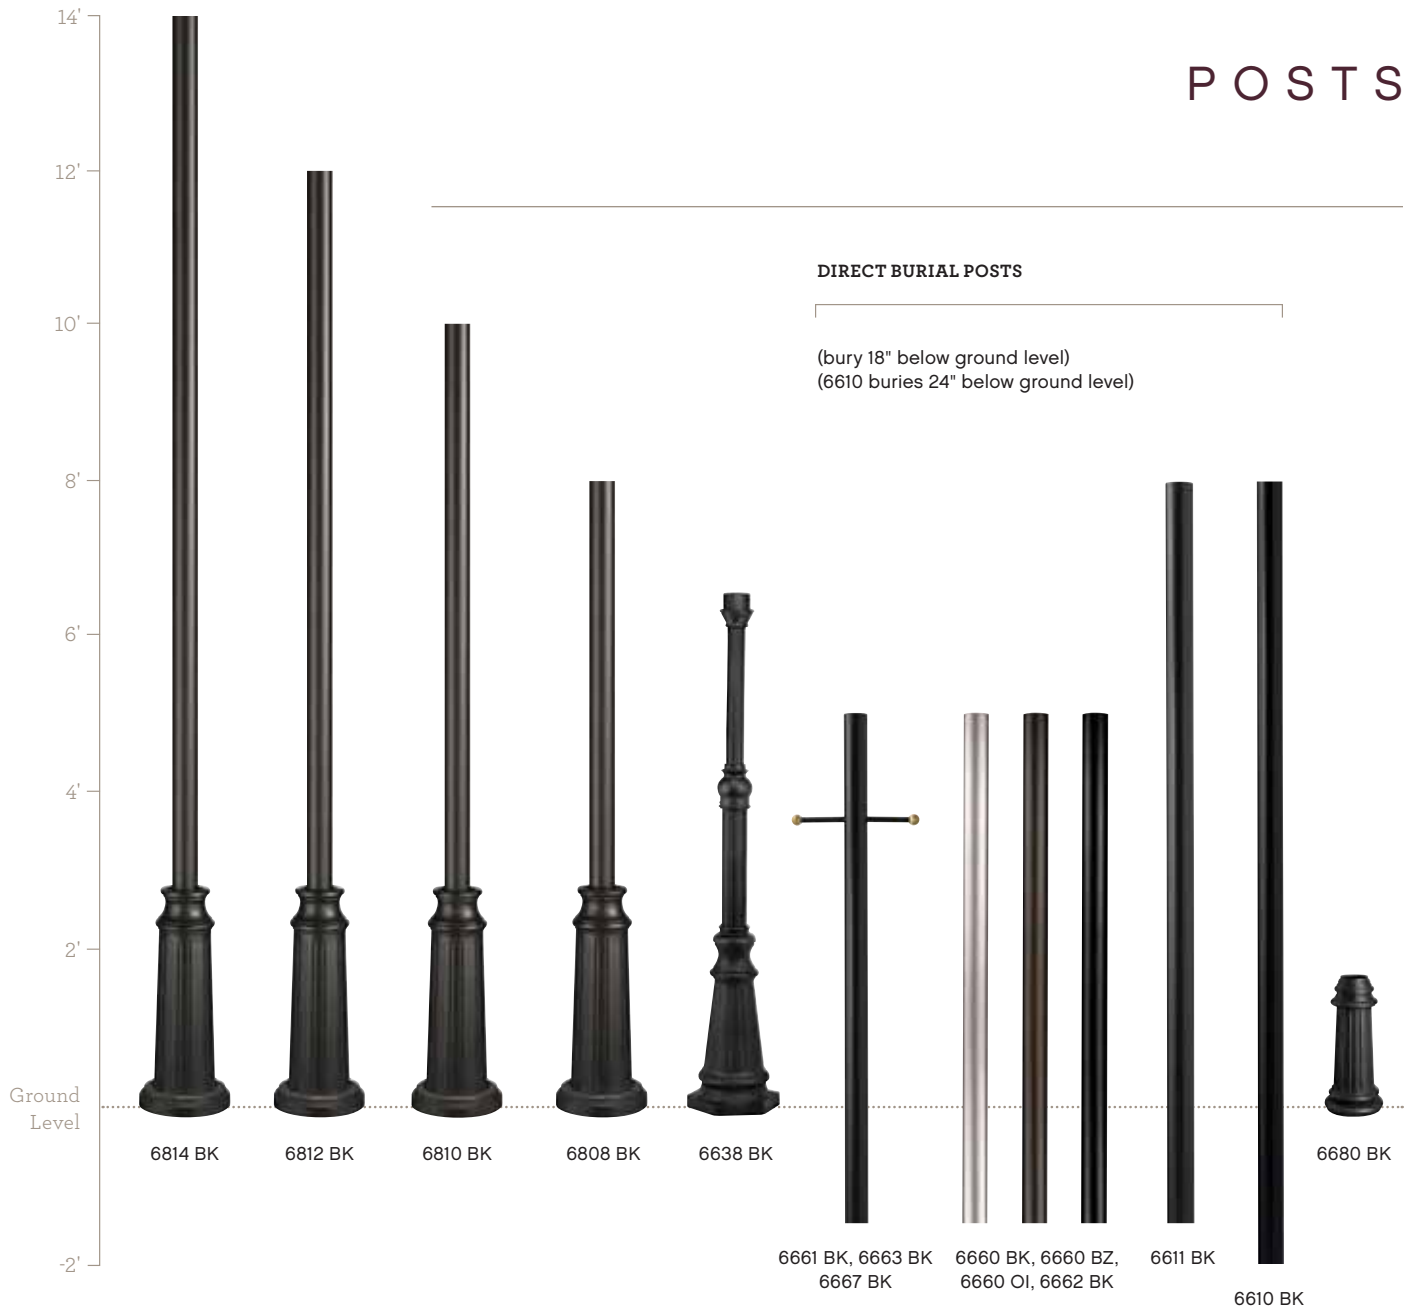

POSTS

ITEM	DIAMETER	HEIGHT	FITTER DIAMETER	WALL THICKNESS	CONSTRUCTION	ACCESSORIES INCLUDED/NOTES
6610 BK	3"	10'	3"	.072"	One-Piece Post, Aluminum	Ground Outlet, Photo Cell
6611 BK	3"	10'	3"	.072"	One-Piece Post, Aluminum	Photo Cell
6638 BK	3"	6½'	3"	.080"	Post, Cast Aluminum	Cast Aluminum Base
6660 BK	3"	7'	3"	.050"	One-Piece Post, Aluminum	
6660 BZ	3"	7'	3"	.050"	One-Piece Post, Aluminum	
6660 OI	3"	7'	3"	.050"	One-Piece Post, Aluminum	
6661 BK	3"	7'	3"	.050"	One-Piece Post with Ladder Rest, Aluminum	
6662 BK	3"	7'	3"	.050"	One-Piece Post, Aluminum	Photo Cell
6663 BK	3"	7'	3"	.050"	One-Piece Post with Ladder Rest, Aluminum	Photo Cell
6667 BK	3"	7'	3"	.050"	One-Piece Post with Ladder Rest, Aluminum	Photo Cell and Ground Outlet
6680 BK	7¼"	18¼"	3"		Slip Base, Die Cast Aluminum	2-Piece, Used with Direct Burial Posts
6808 BK	10½"	8'	3"	.125"	Post, Cast Aluminum	Decorative Flange Bolt Cover
6810 BK	10½"	10'	3"	.125"	Post, Cast Aluminum	Decorative Flange Bolt Cover
6812 BK	10½"	12'	3"	.125"	Post, Cast Aluminum	Decorative Flange Bolt Cover
6814 BK	10½"	14'	3"	.125"	Post, Cast Aluminum	Decorative Flange Bolt Cover