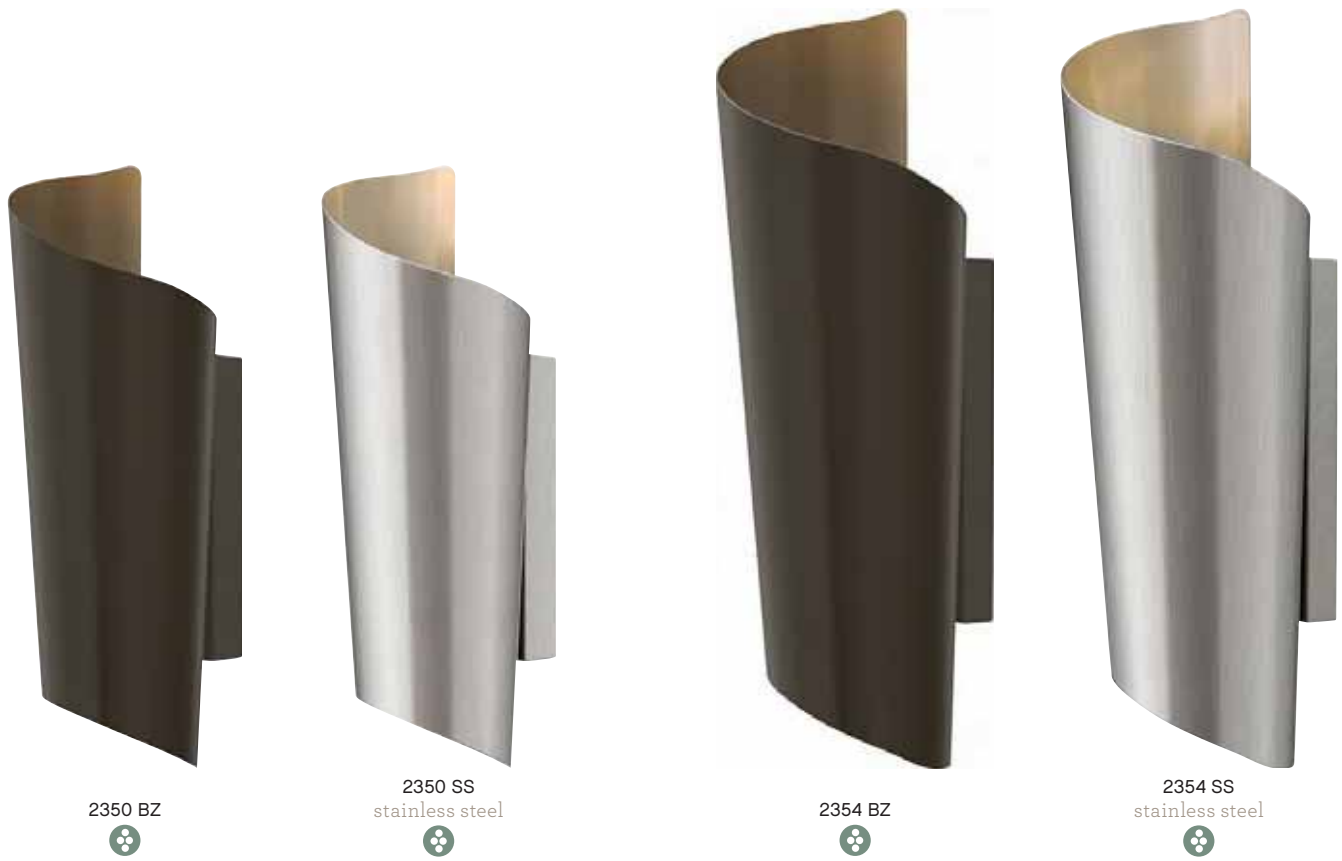

SURF™

Surf's chic design reflects the natural curl of a breaking wave. Constructed of solid stainless steel as well as solid aluminum, this LED lantern emits light both up and down.

FINISH Bronze, Stainless Steel

LED 

2355 BZ

2355 SS
stainless steel

2350 BZ

2350 SS
stainless steel

2354 BZ

2354 SS
stainless steel

SURF Bronze (BZ), Stainless Steel (SS)