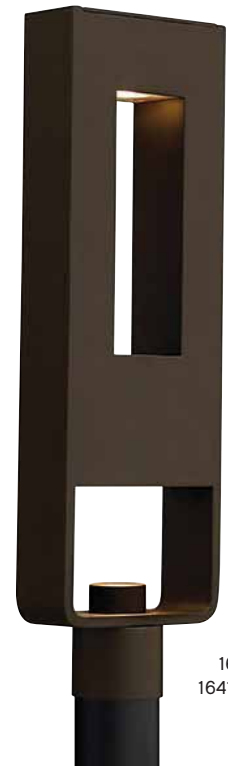

1641 BZ
1641 BZ-LED
LED icon

ATLANTIS Bronze (BZ)

ITEM	WIDTH/ DIA.	HEIGHT	EXT. DEPTH	TOP TO OUTLET	BACK PLATE	BULBS	ECO-OPTIONS			AVAILABLE FINISHES	ADA
							GU24 Energy efficient socket accepts LED, Dark Sky and Fluorescent lamps.	LED Includes integrated high efficiency LED light source.	LED LIGHT ENGINE		
1640 BZ	2¾" W	16"	6¾"	8"	4½" W, 4½" H	2-12 volt, 20w MR-16**		1640 BZ-LED	2 COL-35	BZ, SK, SW, TT	
1641 BZ	6¾" W	23½"	2¾"		3" Dia. Post Fitter	2-12 volt, 20w MR-16**		1641 BZ-LED	2 COL-35	BZ, SK, SW, TT	
1644 BZ	3" W	24"	7"	12"	4½" W, 4½" H	2-12 volt, 20w MR-16**		1644 BZ-LED	2 COL-35	BZ, SK, SW, TT	
1645 BZ*	9" W	5½"	4"	2¾"	4½" W, 4½" H	1-75w Med.	1645 BZ-GU24	1645 BZ-LED	2 COL-35	BZ, SK, SW, TT	•
1646 BZ	9" W	5½"	4"	2¾"	4½" W, 4½" H	1-75w Med.	1646 BZ-GU24	1646 BZ-LED	COL-35	BZ, SK, SW, TT	•
1648 BZ	6" W	16"	3½"	13¾"	4½" W, 4½" H	2-12 volt, 20w MR-16**		1648 BZ-LED	2 COL-35	BZ, SK, SW, TT	•
1649 BZ	9" W	24"	4"	20¾"	4½" W, 6½" H	2-12 volt, 20w MR-16**		1649 BZ-LED	2 COL-35	BZ, SK, SW, TT	•
1650 BZ*	6¼" W	10½"	4"	5½"	5½" W, 5½" H	1-60w Med.	1650 BZ-GU24			BZ, TT	•
1655 BZ*	9" W	15¼"	5¾"	7¾"	5½" W, 8" H	1-100w Med.	1655 BZ-GU24			BZ, TT	•

Atlantis comes standard Dark Sky compliant. *Does not meet Dark Sky requirements. **MR-16 bulbs included. For posts and pier mounts, see pages 613-614. For Fluorescent/GU24 lamps and LED specifications, see pages 412-413.