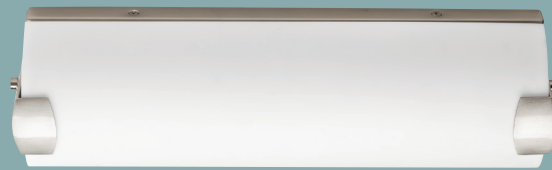

P2093-0930K9

TWO-LIGHT BATH

P2092-0930K9 Brushed Nickel
Size: 11-1/2" W., 5" ht.
Extends 3". H/CTR 2-1/2".
Lamps: Two integral 9w LED modules included.