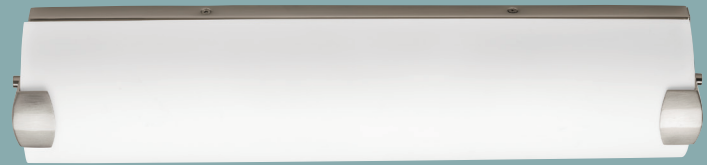

P2094-0930K9

THREE-LIGHT BATH

P2093-0930K9 Brushed Nickel
Size: 16-3/4" W., 5" ht.
Extends 3". H/CTR 2-1/2".
Lamps: Three integral 9w LED modules included.