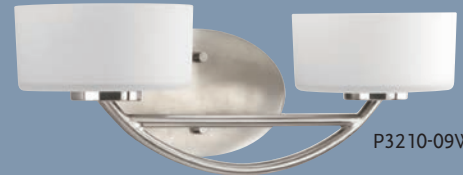

P3223-80WB

P3210-09WB