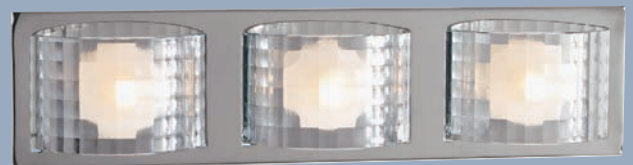

P2825-15WB

ONE-LIGHT BATH

P2842-20WB Antique Bronze
Size: 7-1/2" W., 5-1/2" ht.
Extends 4-3/4". H/CTR 2-3/4".
Lamp: One G9 base halogen lamp, 35w max., included.

TWO-LIGHT BATH

P2844-20WB Antique Bronze
Size: 14-7/8" W., 5-1/2" ht.
Extends 4-1/2". H/CTR 2-3/4".
Lamps: Two G9 base halogen lamps, each 35w max., included.

THREE-LIGHT BATH

P2845-20WB Antique Bronze
Size: 22-1/4" W., 5-1/2" ht.
Extends 4-1/2". H/CTR 2-3/4".
Lamps: Three G9 base halogen lamps, each 35w max., included.

FOUR-LIGHT BATH

P2852-20WB Antique Bronze
Size: 29-3/4" W., 5-1/2" ht.
Extends 4-1/2". H/CTR 2-3/4".
Lamps: Four G9 base halogen lamps, each 35w max., included.