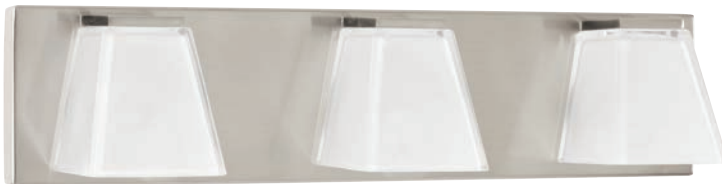

P2125-09

FOUR-LIGHT BATH

P2126-09 Brushed Nickel
Size: 29-3/8" W., 5" ht.
Extends 4-3/4". H/CTR 2-1/2".
Lamps: Four krypton candelabra lamps, each 60w max. *