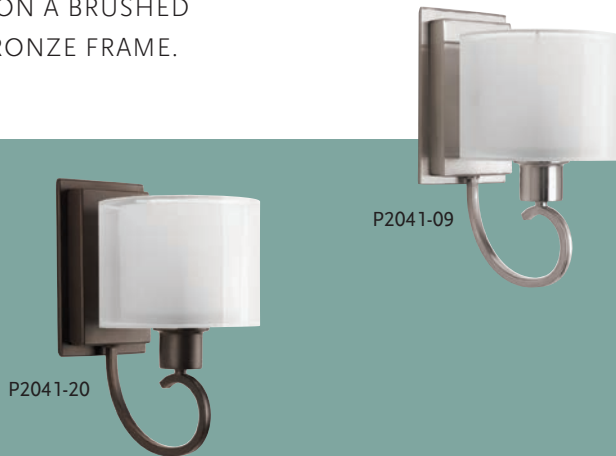

DUAL-LAYER ETCHED GLASS AND MYLAR DRUM SHADES ON A BRUSHED NICKEL OR ANTIQUE BRONZE FRAME.

P2041-09

P2041-20

ONE-LIGHT BATH

P2041-09 Brushed Nickel
P2041-20 Antique Bronze
Size: 6-1/2" W., 11-1/2" ht.
Extends 8-1/4". H/CTR 3-3/4".
Lamp: One medium base lamp, 100w max.

FOUR-LIGHT BATH

P2080-09 Brushed Nickel
P2080-20 Antique Bronze
Size: 32-1/2" W., 7-3/8" ht.
Extends 7-1/2". H/CTR 4-7/8".
Lamps: Four medium base lamps, each 100w max.

FIVE-LIGHT BATH

P2081-09 Brushed Nickel
P2081-20 Antique Bronze
Size: 41-1/2" W., 7-3/8" ht. Extends 7-1/2". H/CTR 4-7/8".
Lamps: Five medium base lamps, each 100w max.