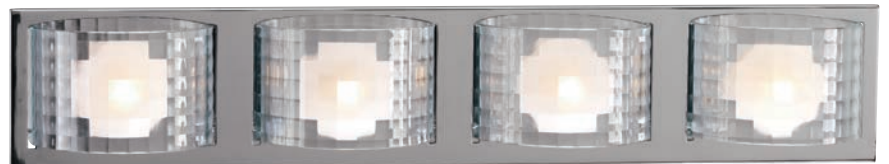

P2826-15WB

ONE-LIGHT BATH

P2823-15WB Polished Chrome
Size: 7-1/2" W., 5-1/2" ht.
Extends 4-3/4". H/CTR 2-3/4".
Lamp: One G9 base halogen lamp, 35w max., included.

TWO-LIGHT BATH

P2824-15WB Polished Chrome
Size: 14-7/8" W., 5-1/2" ht.
Extends 4-3/4". H/CTR 2-3/4".
Lamps: Two G9 base halogen lamps, each 35w max., included.

THREE-LIGHT BATH

P2825-15WB Polished Chrome
Size: 22-1/4" W., 5-1/2" ht.
Extends 4-3/4". H/CTR 2-3/4".
Lamps: Three G9 base halogen lamps, each 35w max., included.

FOUR-LIGHT BATH

P2826-15WB Polished Chrome
Size: 29-3/4" W., 5-1/2" ht.
Extends 4-1/2". H/CTR 2-3/4".
Lamps: Four G9 base halogen lamps, each 35w max., included.