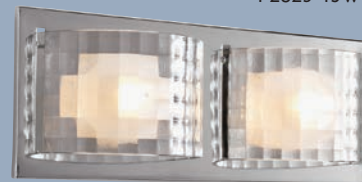

# CLICHÉ

REFLECTIONS OF THE CLEAR, PILLOW-GLASS PATTERN CREATE THE ILLUSION OF A FULL CIRCLE OF FLOATING GLASS. GLASS ARCS FLOAT IN FRONT OF A CUSTOM ETCHED GLASS DIFFUSER.

P2852-20WB

P2823-15WB

P2845-20WB