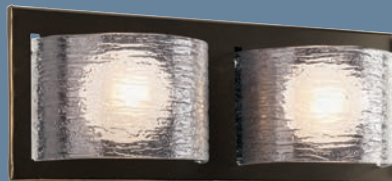

P2844-20WB