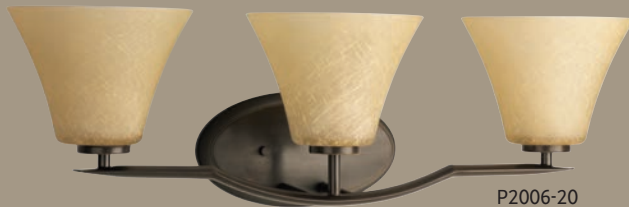

P2005-20

P2005-09  
 P2005-09WB

P2016-09

P2016-20

FREE FLOWING ARMS WITH FLUTED SHAPED GLASS. BRUSHED NICKEL FINISH HAS ETCHED GLASS. ANTIQUE BRONZE FEATURES ETCHED, UMBER LINEN GLASS.

P2006-09  
P2006-09WB