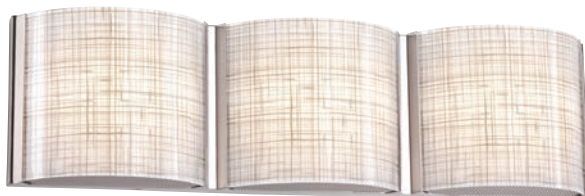

P2063-0930K9
Shown with P8932-01 shades