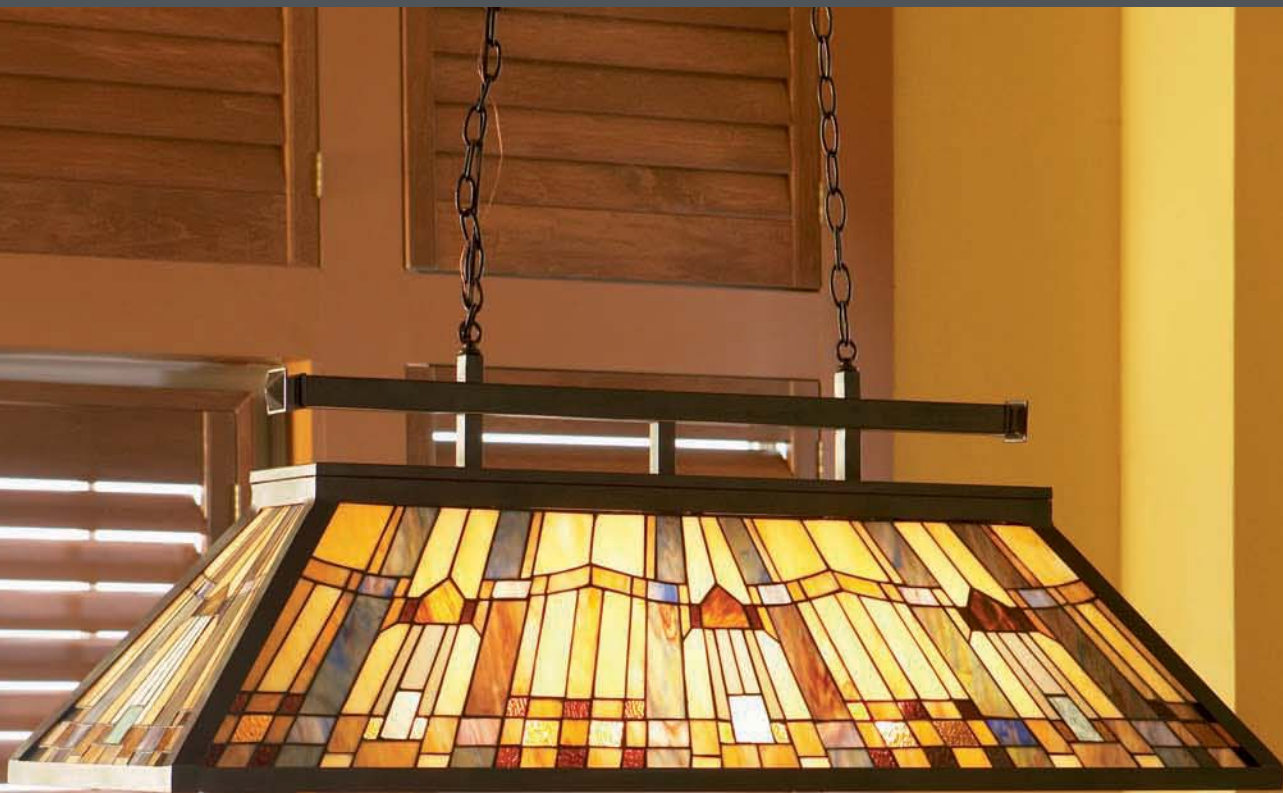

All chain-hung fixtures come with 8' of wire and 4' of chain.

All rod-hung fixtures come with 8' of wire.

\*Comes with (4) 6" and (4) 12" Rods.

From the **INGLENOOK COLLECTION**  
**TFIK348VA**