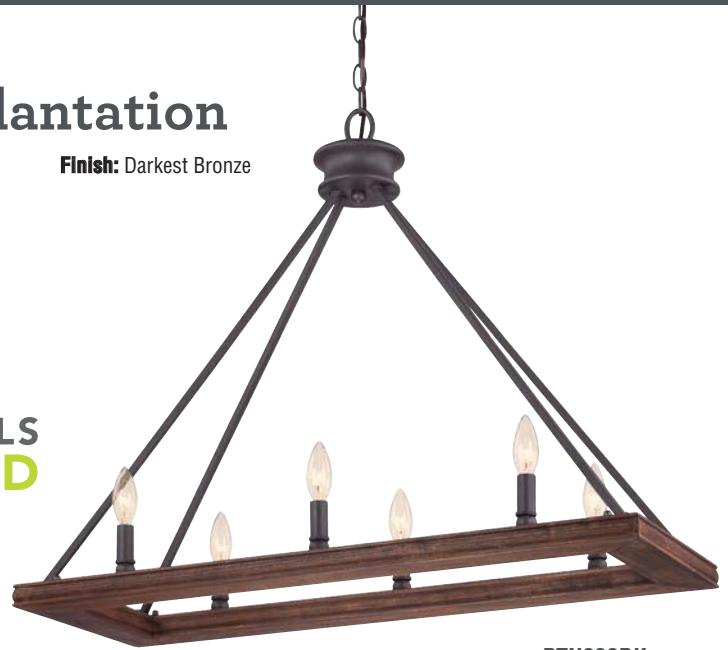

Plantation

Finish: Darkest Bronze

PTN232DK

QUOIZEL
NATURALS
WOOD

TVN232DK

VINTAGE STYLE
bulb included