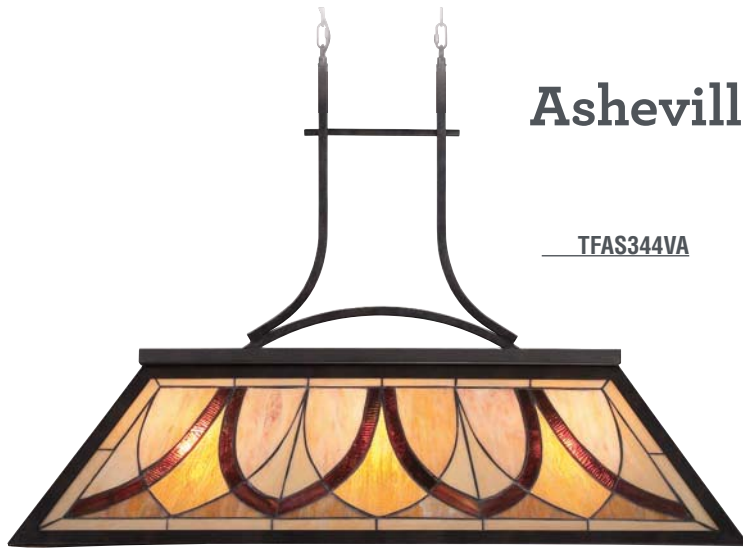

Asheville

TFAS344VA

There's nothing like Tiffany Glass to add color and sparkle over a surface needing illumination!