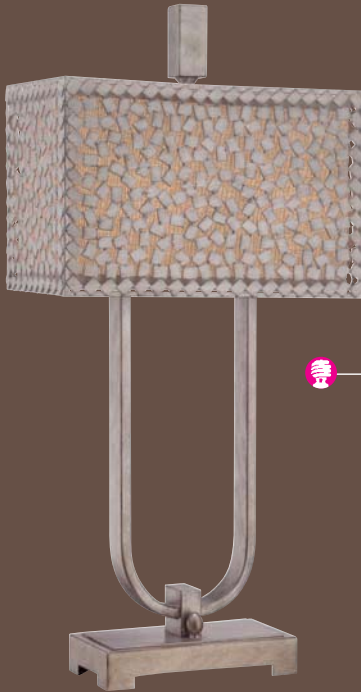

CKCF63300S