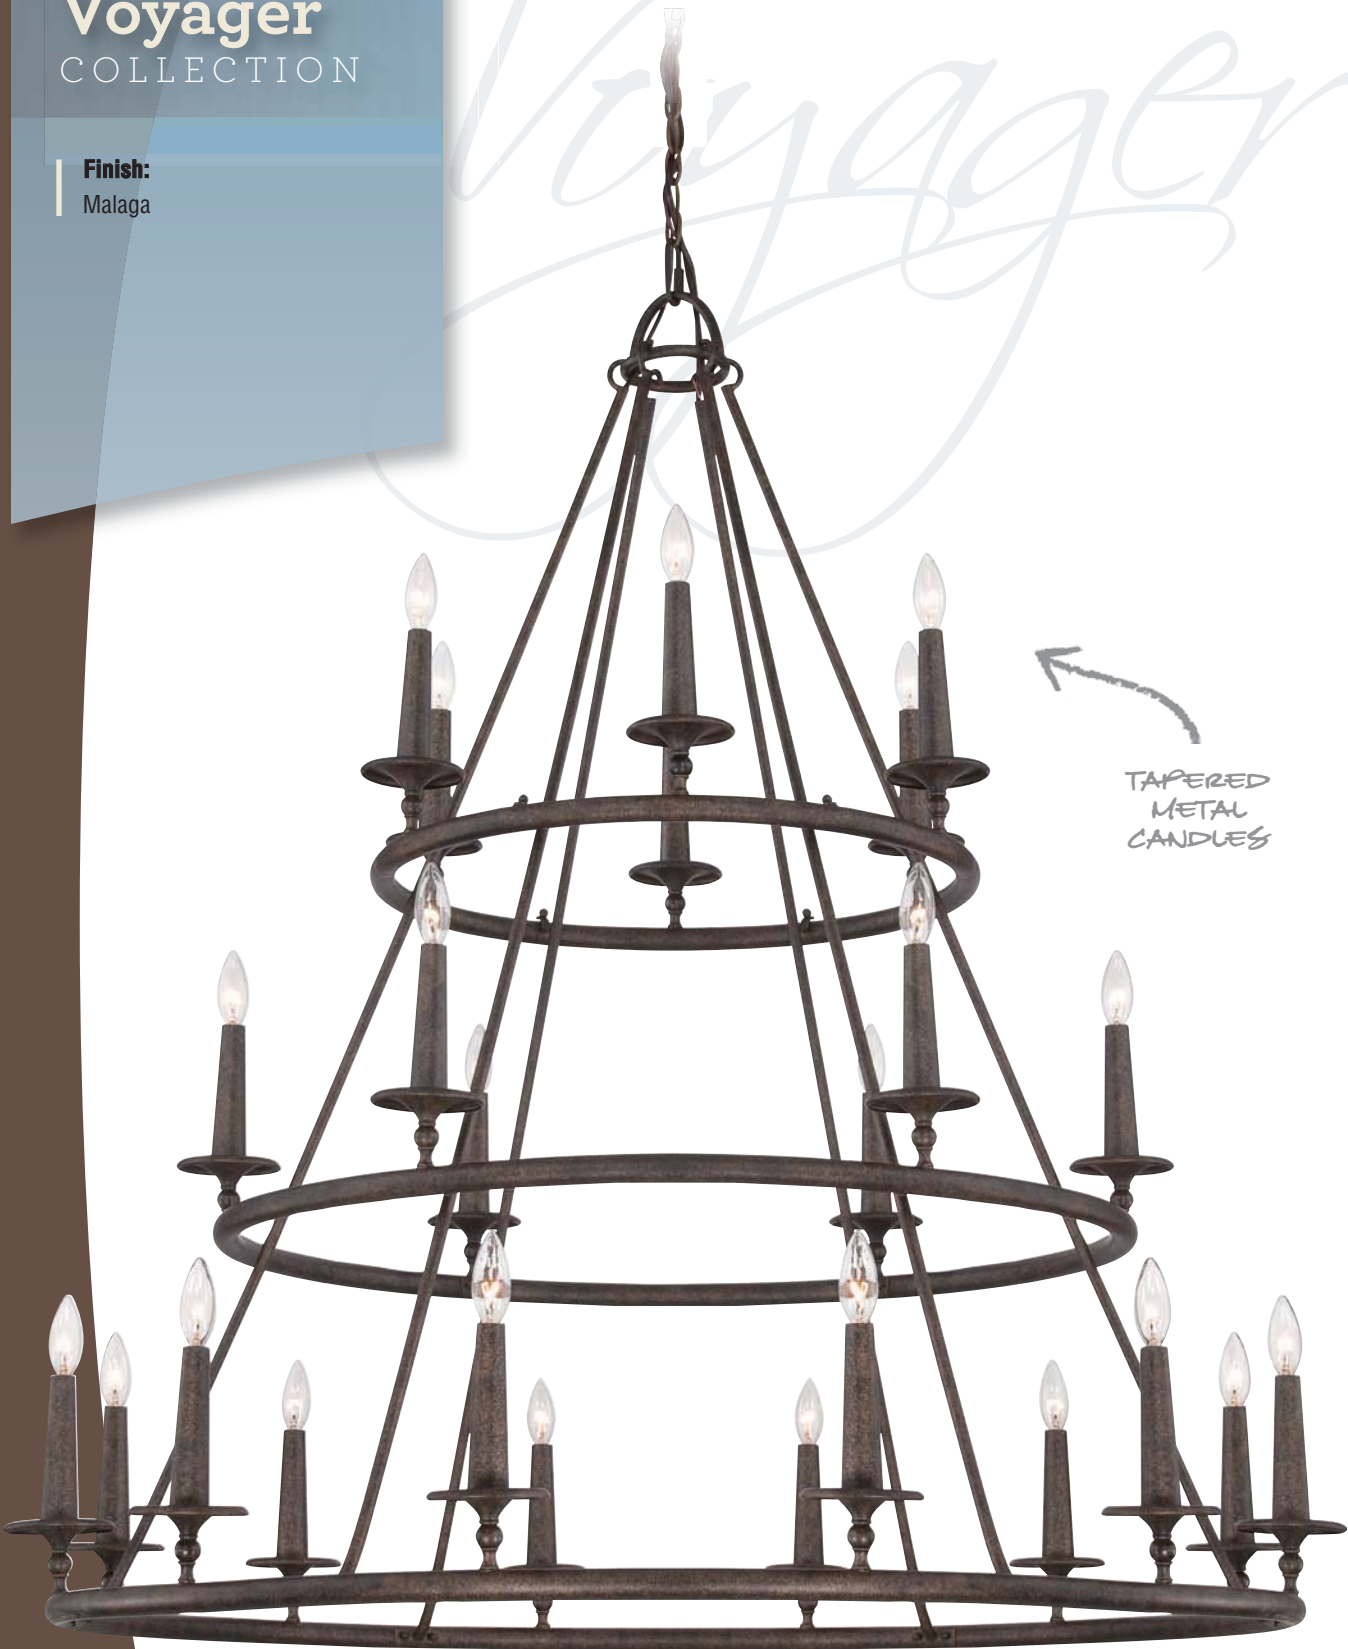

Voyager

COLLECTION

Finish:
Malaga

Voyager

←
TAPERED
METAL
CANDLES

VYR5024ML