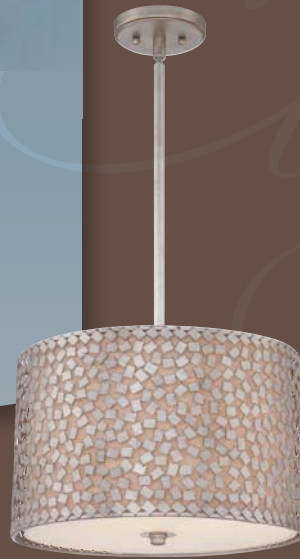

Confetti

COLLECTION

Finish:
Old Silver

Shade:
Outer: Metal Confetti
Inner: Off-White Linen

DESIGNER SHOWCASE

CKCF28160S