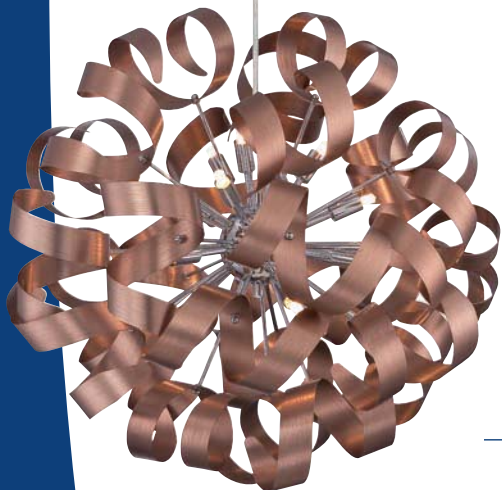

NEW!
FOR 2014

RBN2823SG