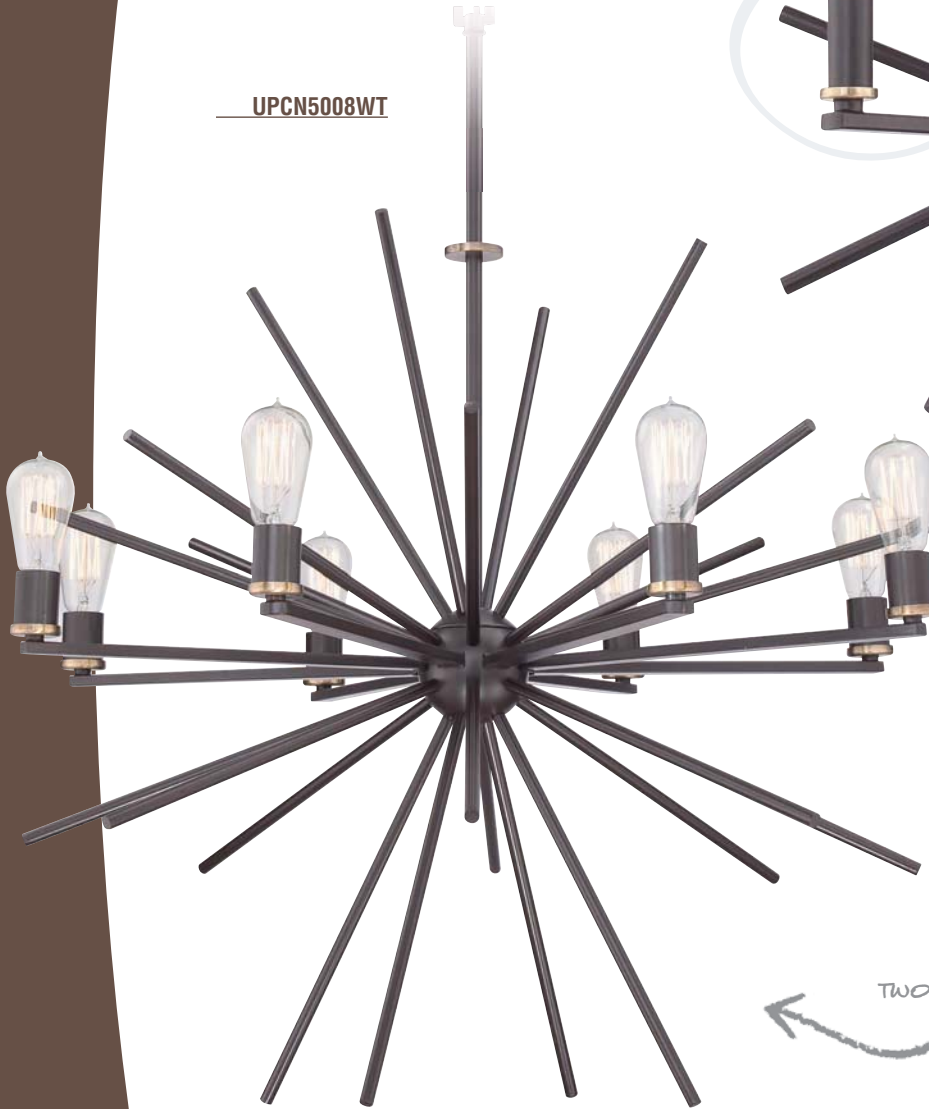

UPCN5008WT

TWO-TONE

Carnegie COLLECTION

PRODUCT	DIMENSIONS	CANOPY	BULBS
UPCN5003WT	12.5" H*, 13" W, 13" Dp.	6.5" D	3-60W Vintage Bulb** Max. wattage – 60W Cand. Base
UPCN5006WT	22.5" H*, 25.5" W, 25.5" Dp.	6.5" D x 1" D	6-60W Vintage Bulb** or 6-23W CFL – 100W Med. Base
UPCN5008WT	30" H*, 34" W, 34" Dp.	6.5" D	8-60W Vintage Bulb** or 8-23W CFL – 100W Med. Base

All rod-hung fixtures come with 8' of wire.

*Comes with (2) 6" and (2) 12" Rods.

**Bulb Supplied.