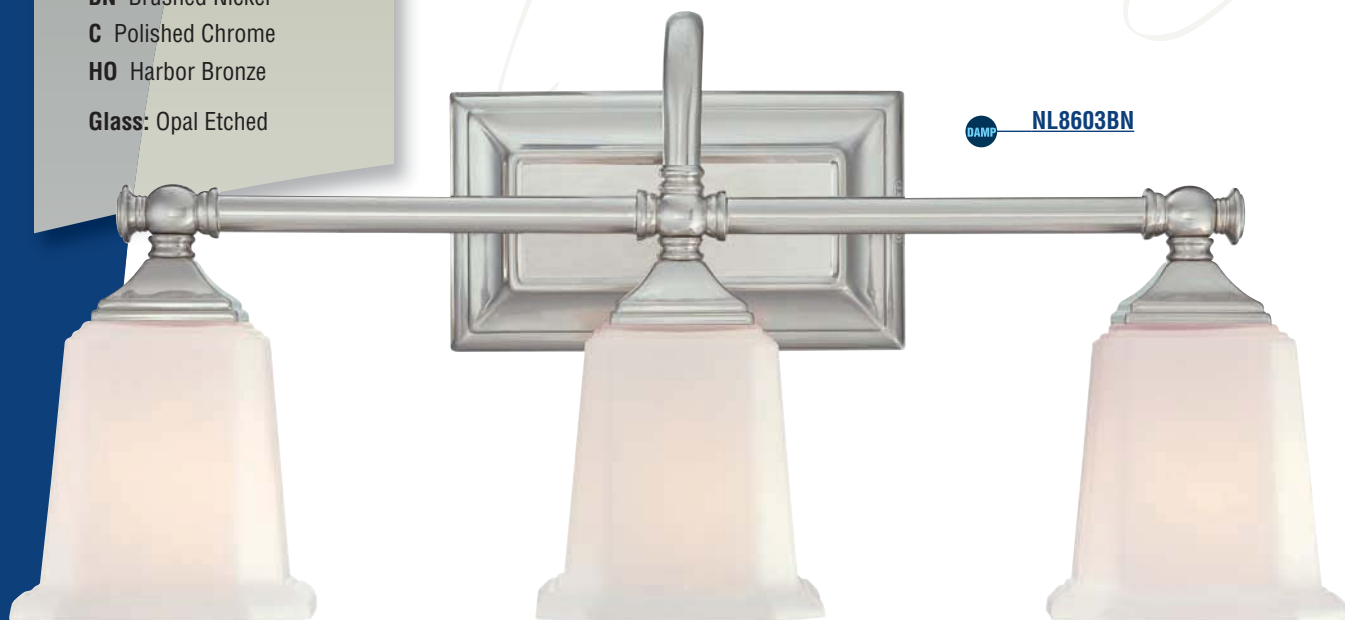

# Nicholas

COLLECTION

**Finish:**

**BN** Brushed Nickel

**C** Polished Chrome

**HO** Harbor Bronze

**Glass:** Opal Etched

*Nicholas*