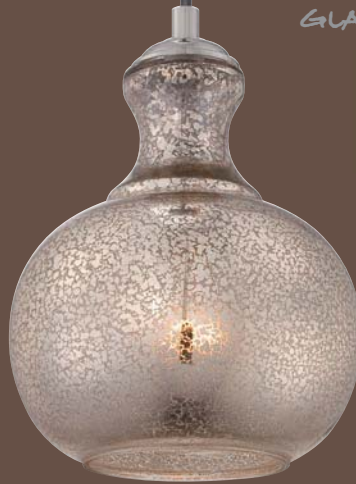

CKSN1507AR