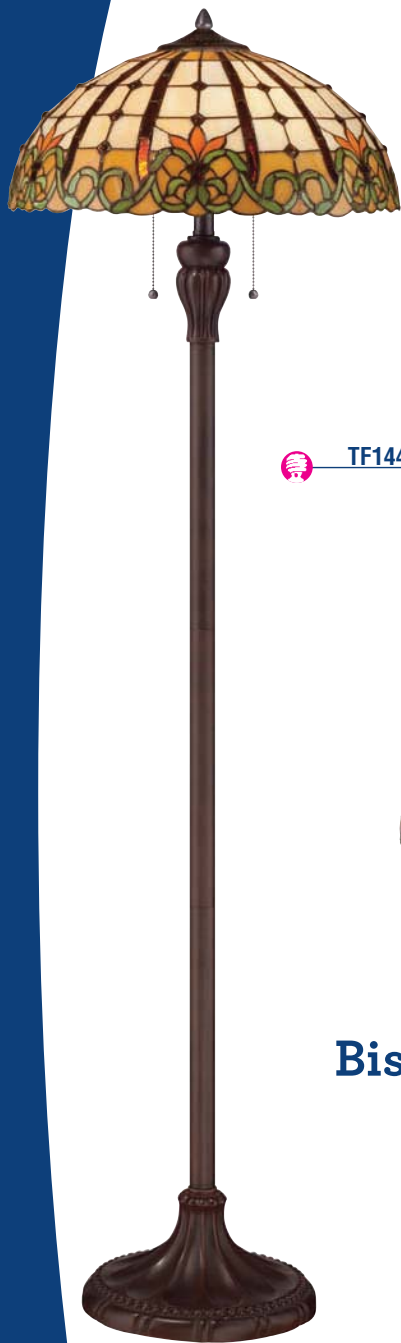

Carroll

**NEW!**  
FOR 2014

DAMP TF1805SVB

PRODUCT	DIMENSIONS	CANOPY	BULBS	FINISH	GLASS
TF1408SVB	6" H, 17" W, 17" Dp.	7" x 1"	2-75W Med. Base or 2-18W CFL	Vintage Bronze	Contains 308 Pieces of Tiffany Glass
TF1409SVB	6" H, 17" W, 17" Dp.	7" x 1"	2-75W Med. Base or 2-18W CFL	Vintage Bronze	Contains 186 Pieces of Tiffany Glass
TF1804SVB	6" H, 16" W, 16" Dp.	5.25" D	2-75W Med. Base or 2-18W CFL	Vintage Bronze	Contains 97 Pieces of Tiffany Glass
TF1805SVB	7" H, 17" W, 17" Dp.	5.25" D	2-75W Med. Base or 2-18W CFL	Vintage Bronze	Contains 215 Pieces of Tiffany Glass