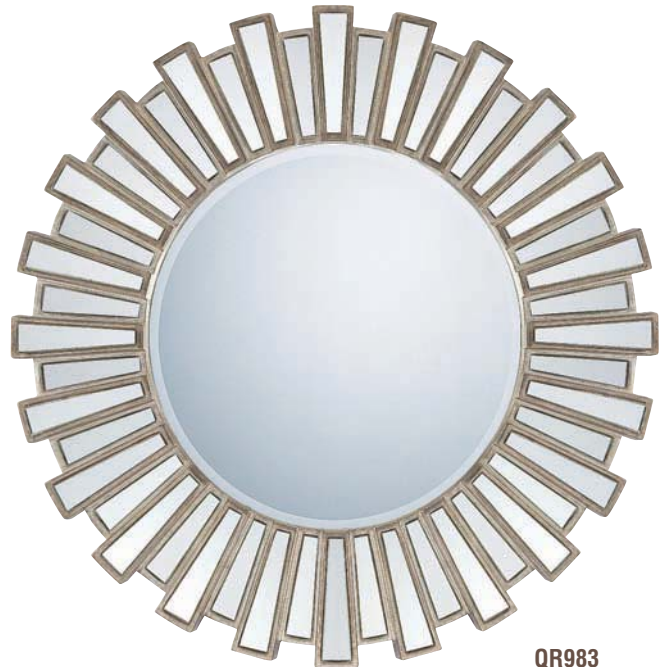

QR983

Gwyneth

PRODUCT	DIMENSIONS	FINISH	GLASS
QR42420BN	24" H, 20" W, 1.5" Dp.	Brushed Nickel	Beveled
QR42420C	24" H, 20" W, 1.5" Dp.	Polished Chrome	Beveled
QR983	39.5" H, 39.5" W, 2" Dp.	-	Beveled
QR1413	37.5" H, 28" W, 1.5" Dp.	-	Beveled

All mirrors on this page may be hung vertically or horizontally.