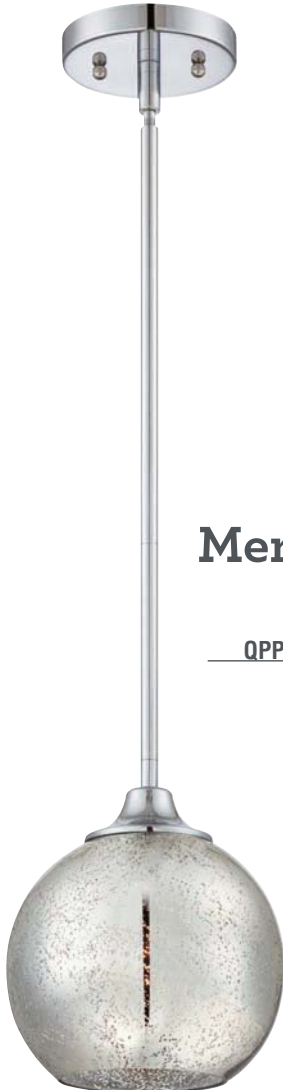

Mercer

QPP1405C