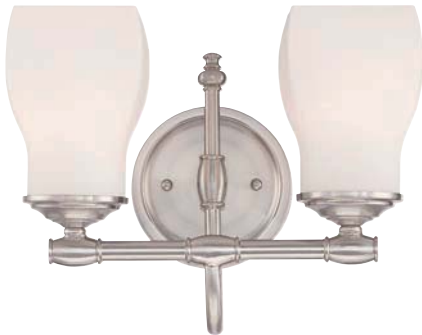

CLE8602BN

NEW!
FOR 2014