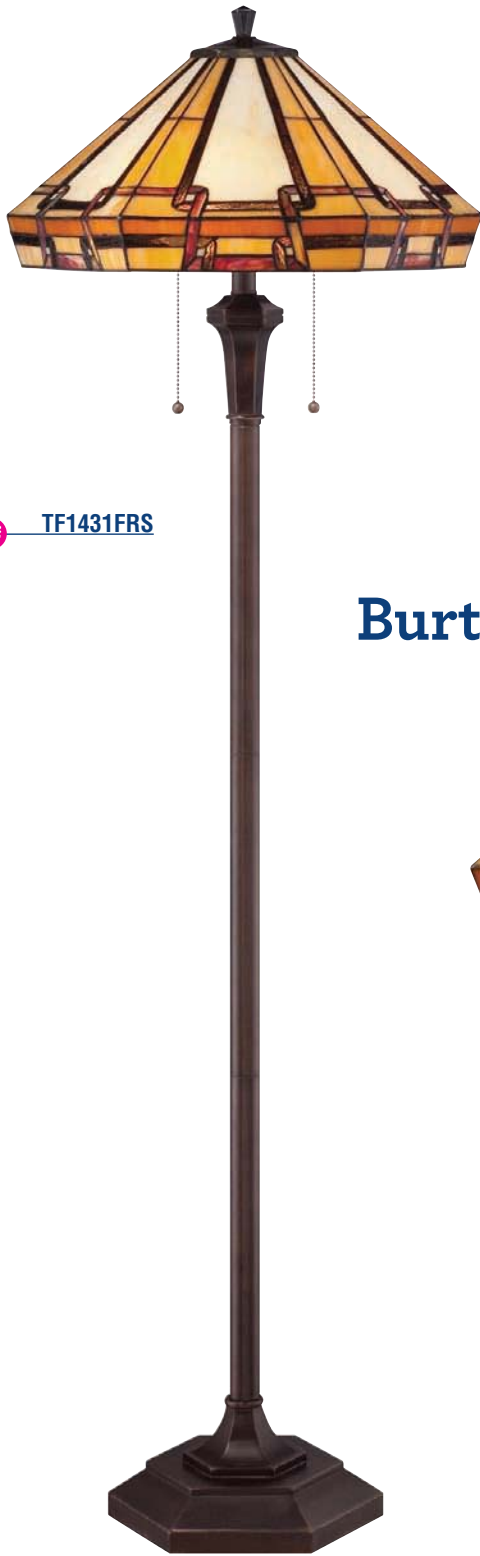

Holmes

TF1431FRS

Burton

PRODUCT	DIMENSIONS	BULBS	FINISH	GLASS
TF1021TVB	12" H, 5" W, 5" Dp.	1-25W Cand. Base	Vintage Bronze	Contains 84 Pieces of Tiffany Glass
TF1431FRS	60" H, 18" W, 18" Dp.	2-100W Med. Base or 2-23W CFL	Russet	Contains 264 Pieces of Tiffany Glass
TF1431TRS	24" H, 16" W, 16" Dp.	2-75W Med. Base or 2-18W CFL	Russet	Contains 264 Pieces of Tiffany Glass