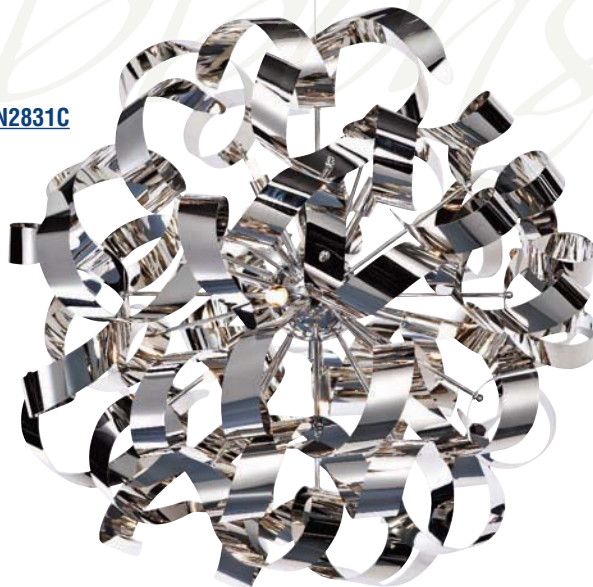

# Ribbons

COLLECTION

**Finish:**

- C** Polished Chrome **NEW!**
- MN** Millenia
- SG** Satin Copper **NEW!**

**NEW!**  
FOR 2014

**RBN2831C**

**RBN2817MN**

**NEW!**  
FOR 2014