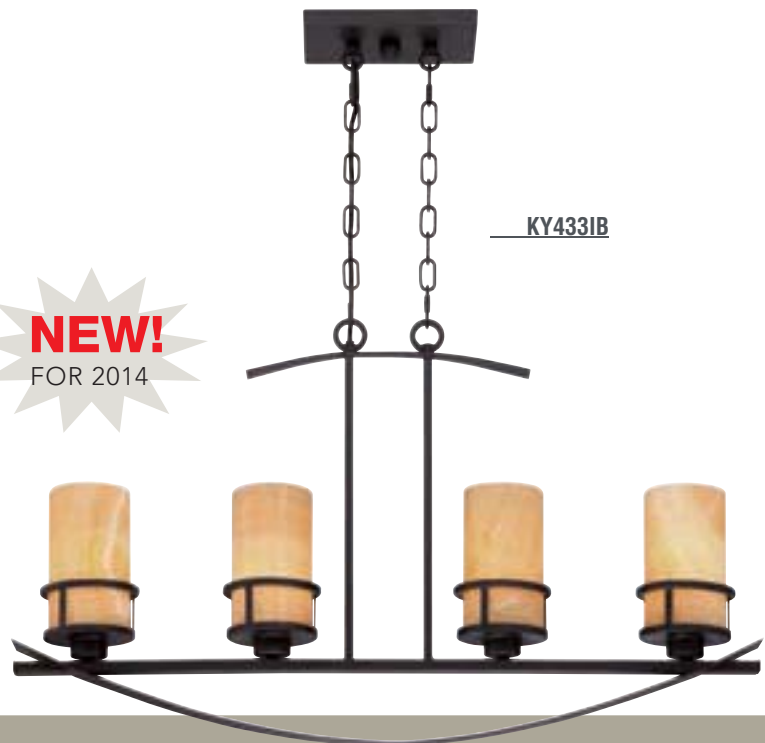

QUOIZEL  
**NATURALS**  
**ONYX**

KY5503IB

**NEW!**

FOR 2014

KY540IN

KY5103IN

*Quoizel artisans take the natural beauty of onyx and create unique solutions for home lighting.*

**NEW!**  
FOR 2014

KY433IB

**Kyle** COLLECTION

PRODUCT	DIMENSIONS	CANOPY	BULBS
KY433IB*	18.5" H, 35" W, 4.5" Dp.	8" L x 4.5" W	4-100W Med. Base or 4-23W CFL
KY5009IB/IN**	34.5" H, 35" W, 35" Dp.	5.5" D	9-100W Med. Base or 9-23W CFL
KY5103IB/IN*	22" H, 20" W, 20" Dp.	5.5" D	3-100W Med. Base or 3-23W CFL
KY540IB/IN*	23" H, 40" W, 5.5" Dp.	11.75" H x 4.75" W	5-100W Med. Base or 5-23W CFL
KY5503IB*	19.5" H, 19" W, 19" Dp.	5.5" D	3-100W Med. Base or 3-23W CFL
KY5506IB*	23" H, 23" W, 23" Dp.	5.5" D	6-100W Med. Base or 6-23W CFL