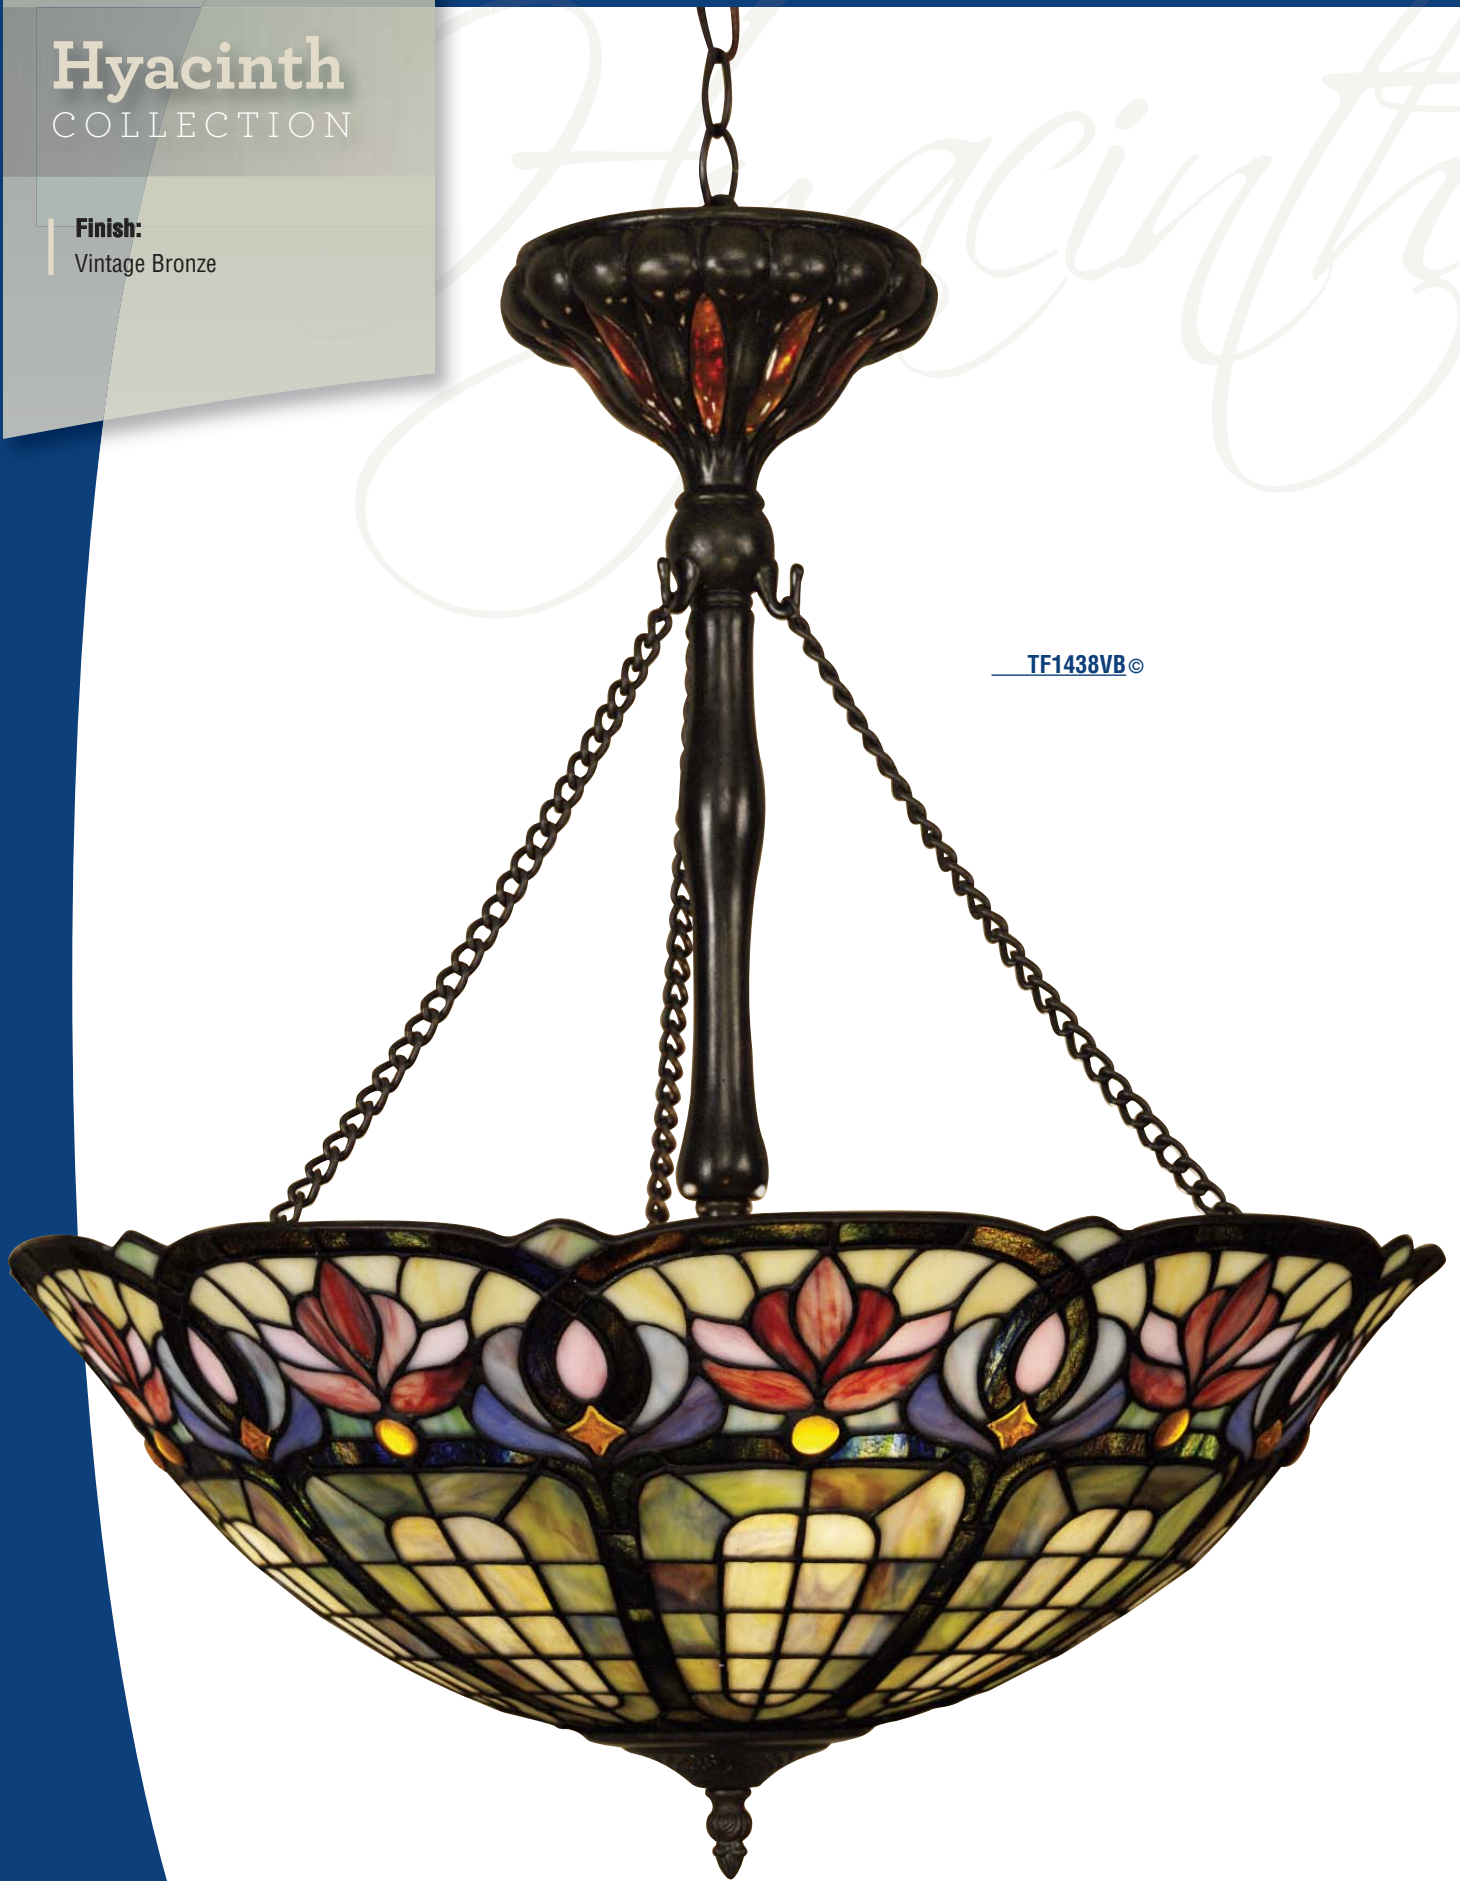

Hyacinth

COLLECTION

Finish:
Vintage Bronze

TF1438VB©