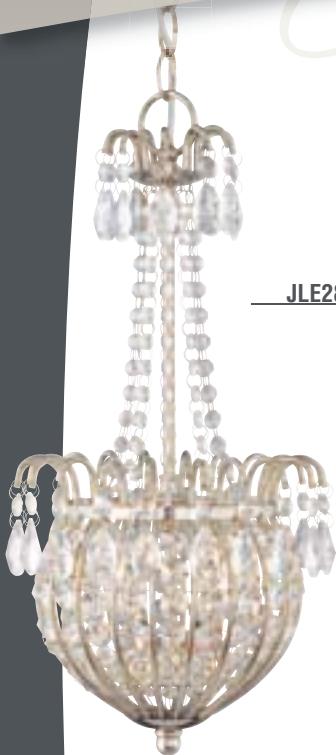

Jolene

COLLECTION

Finish:
Imperial Silver

JLE5004IS

Jolene COLLECTION

PRODUCT	DIMENSIONS	CANOPY	BULBS
JLE1709IS	13.5" H, 9.5" W, 9.5" Dp.	4.5" D	2-60W Cand. Base
JLE2809IS	19" H, 9" W, 9" Dp.	5" D	2-60W Cand. Base
JLE2812IS	22" H, 12" W, 12" Dp.	5" D	3-60W Cand. Base
JLE5004IS	21" H, 20" W	4.5" D	4-60W Cand. Base

All chain-hung fixtures come with 8' of wire and 4' of chain.