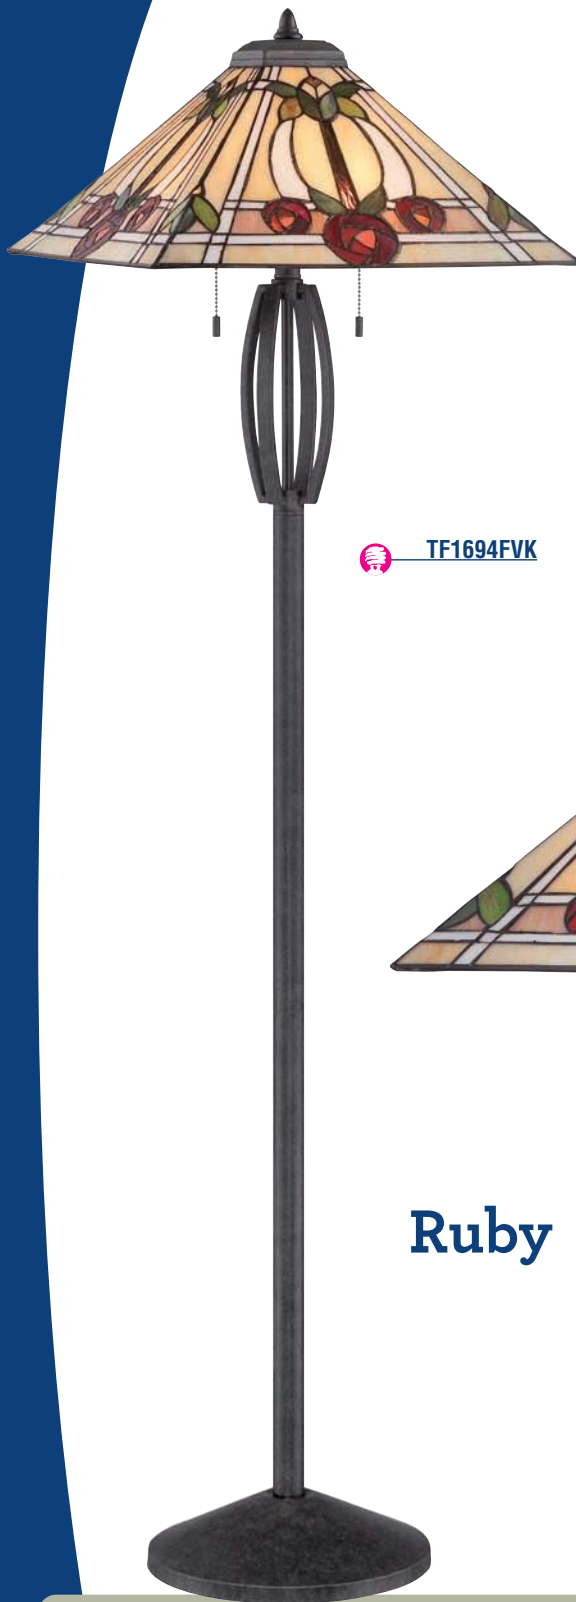

TF1694FVK

Ruby