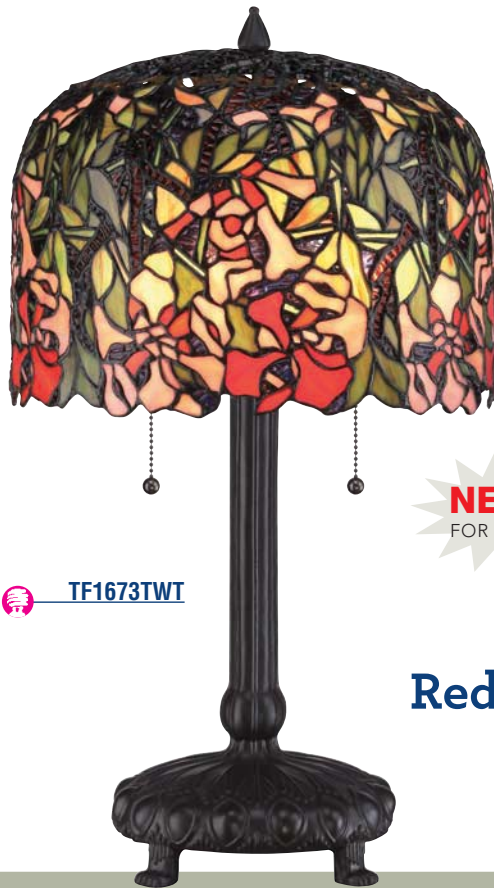

NEW!
FOR 2014

TF1673TWT

Red Brier

PRODUCT	DIMENSIONS	BULBS	FINISH	GLASS
TF1139T	19.5" H, 10.5" W, 10.5" Dp.	1-60W Med. Base or 1-13W CFL	-	Contains 479 Pieces of Tiffany Glass
TF1607TIB	18.5" H, 12" W, 12" Dp.	1-60W Med. Base or 1-13W CFL	Imperial Bronze	Contains 512 Pieces of Tiffany Glass
TF1673TWT	24" H, 13.5" W, 13.5" Dp.	2-60W Med. Base or 2-13W CFL	Western Bronze	Contains 935 Pieces of Tiffany Glass