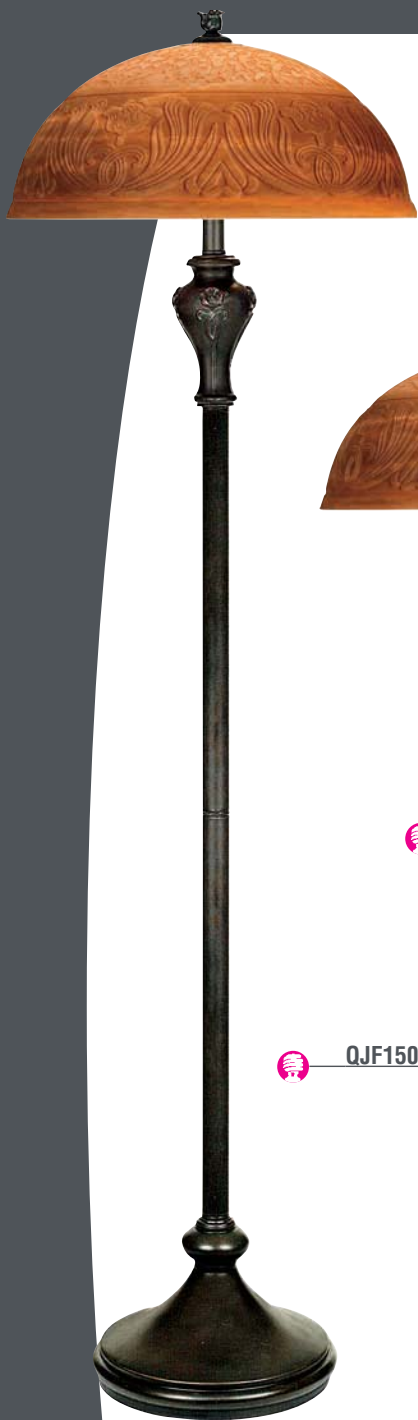

Glenhaven

Finish: Teco Rossa
Glass: Amber Etched

QJF15317BM