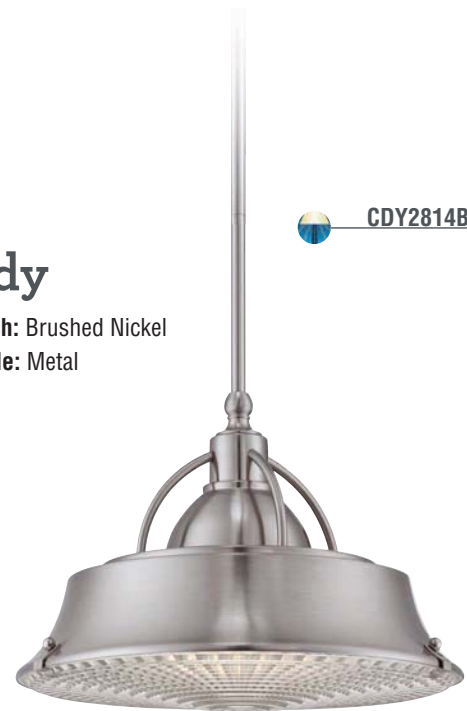

Cody

Finish: Brushed Nickel
Shade: Metal

CDY2814BN

PRODUCT	DIMENSIONS	CANOPY	BULBS
CDY2814BN	10.5" H*, 14.5" W, 14.5" Dp.	5" D	2-100W Med. Base or 2-23W CFL
QF1781BN/WT	28" H, 17.5" W, 17.5" Dp.	5" D	3-60W Cand. Base
SFD1911IGV/IB	8" H*, 11" W, 11" Dp.	5.75" D	1-100W Med. Base or 1-23W CFL

All chain-hung fixtures come with 8' of wire and 4' of chain.

All rod-hung fixtures come with 8' of wire.

*Comes with (2) 6" and (2) 12" Rods.