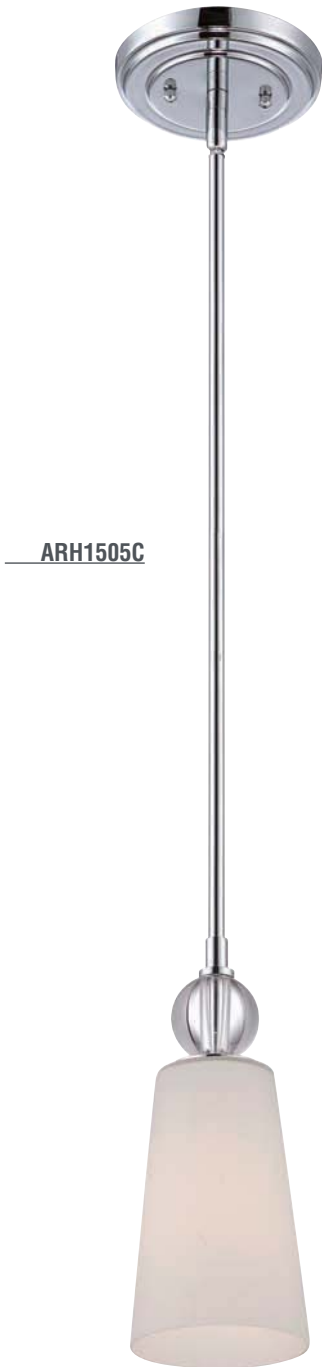

# Aldrich

COLLECTION

**Finish:**  
Polished Chrome

**Glass:**  
Opal Etched

*Aldrich*

ARH5005C

↑  
OPTIC CRYSTAL

ARH1505C