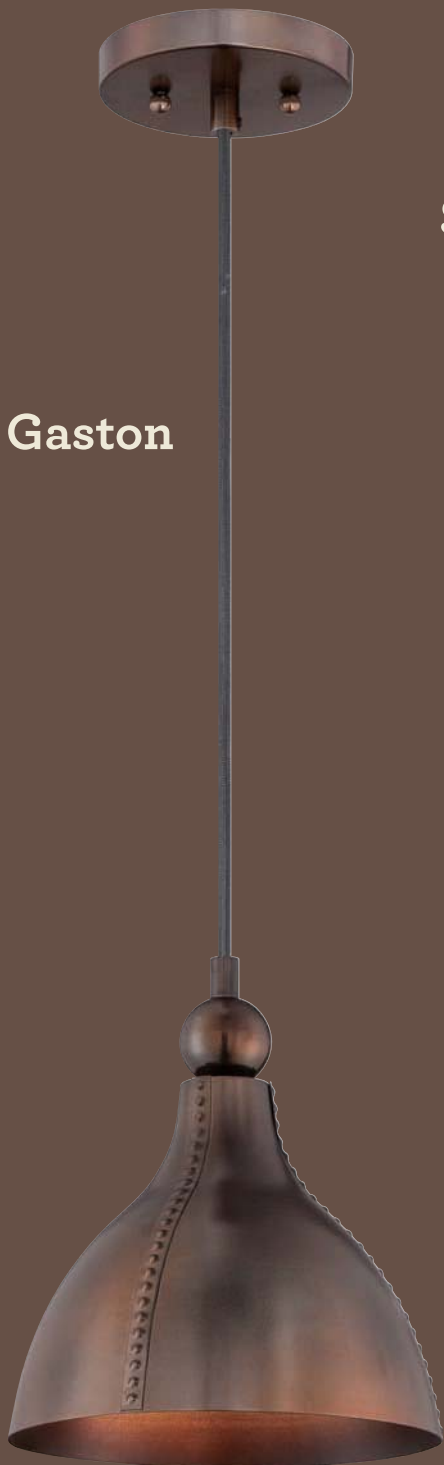

DESIGNER SHOWCASE

Gaston

CKGN1509MZ

Sonia