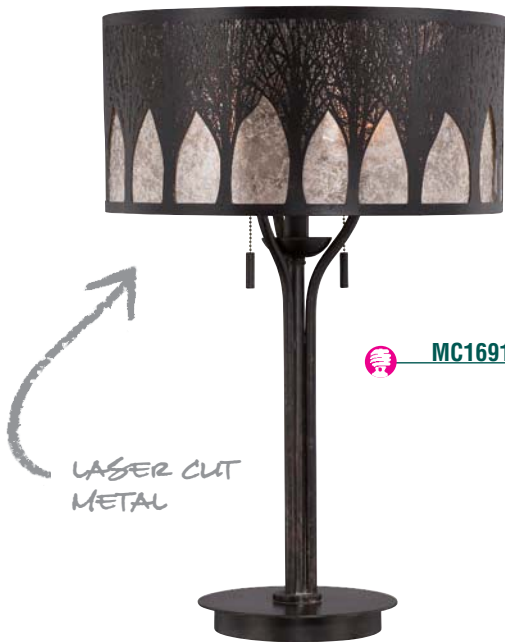

LASER CUT
METAL

MC1691TIB

Detail