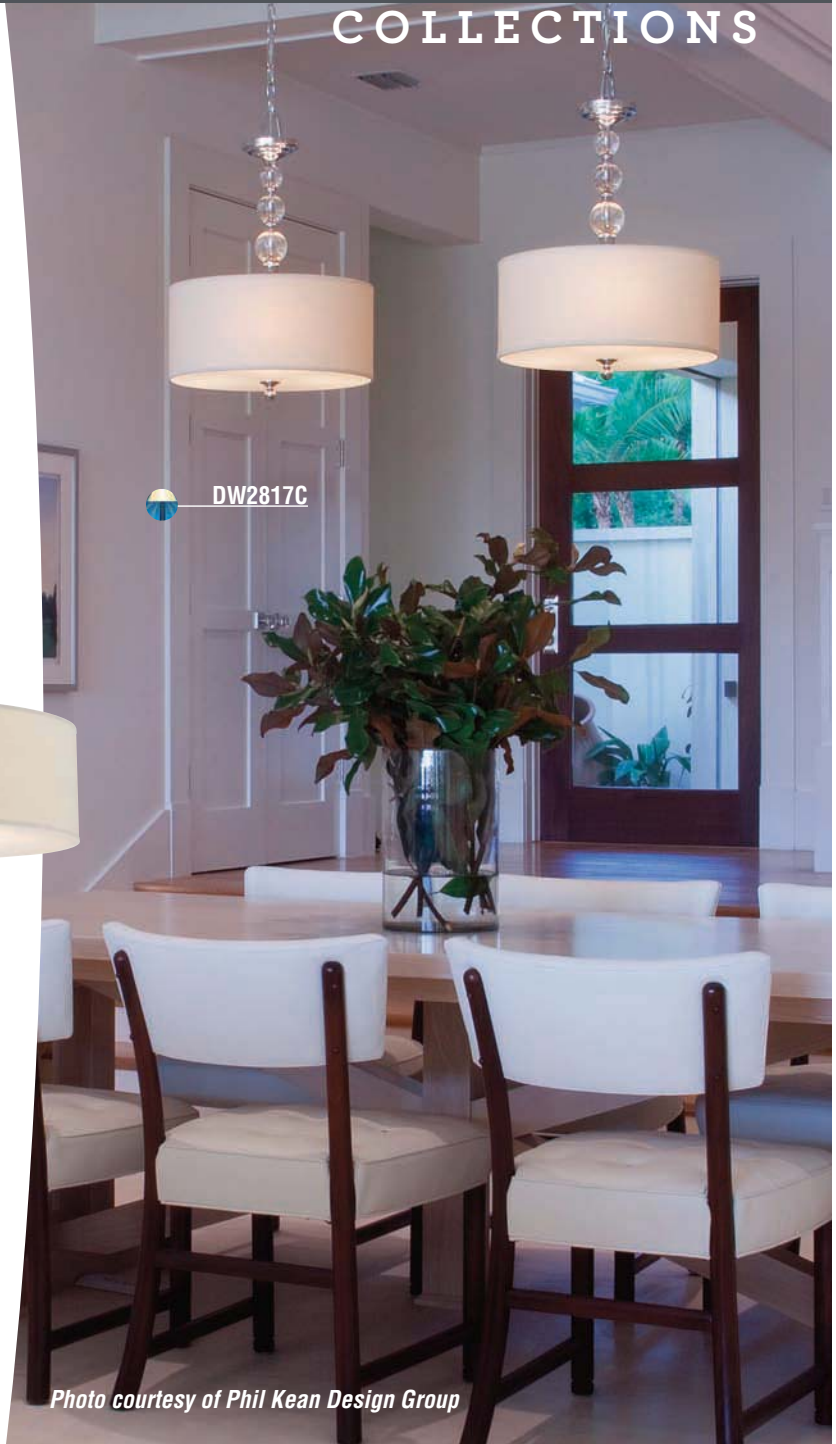

**DW1717C, DW1824C  
and DW2817C** feature:  
Cream Linen Fabric Shade

**DW1824C**

**DW1506C**

**DW2817C**

*Photo courtesy of Phil Kean Design Group*

**Downtown** COLLECTION

PRODUCT	DIMENSIONS	CANOPY	BULBS	SHADE DIMS.
<b>DW1506C</b>	12.5" H*, 6" W, 6" Dp.	5.5" D	1-100W Med. Base or 1-23W CFL	-
<b>DW1717C</b>	13.5" H, 17" W, 17" Dp.	8" D	3-100W Med. Base or 3-23W CFL	17" x 5.5"
<b>DW1824C*</b>	33" H, 24" W, 24" Dp.	6" D	4-100W Med. Base or 4-23W CFL	24" x 8"
<b>DW2817C*</b>	24" H, 17" W, 17" Dp.	6" D	3-75W Med. Base or 3-18W CFL	17" x 7.5"
<b>DW5004C*</b>	19.5" H, 22" W, 22" Dp.	6" D	4-100W Med. Base or 4-23W CFL	-
<b>DW5009C**</b>	33" H, 36" W, 36" Dp.	6" D	9-100W Med. Base or 9-23W CFL	-
<b>DW5103C*</b>	24" H, 22.5" W, 22.5" Dp.	6" D	3-100W Med. Base or 3-23W CFL	-