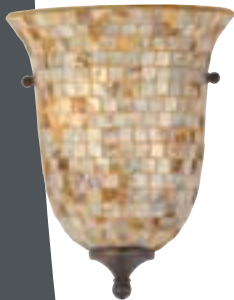

DAMP MY8801ML