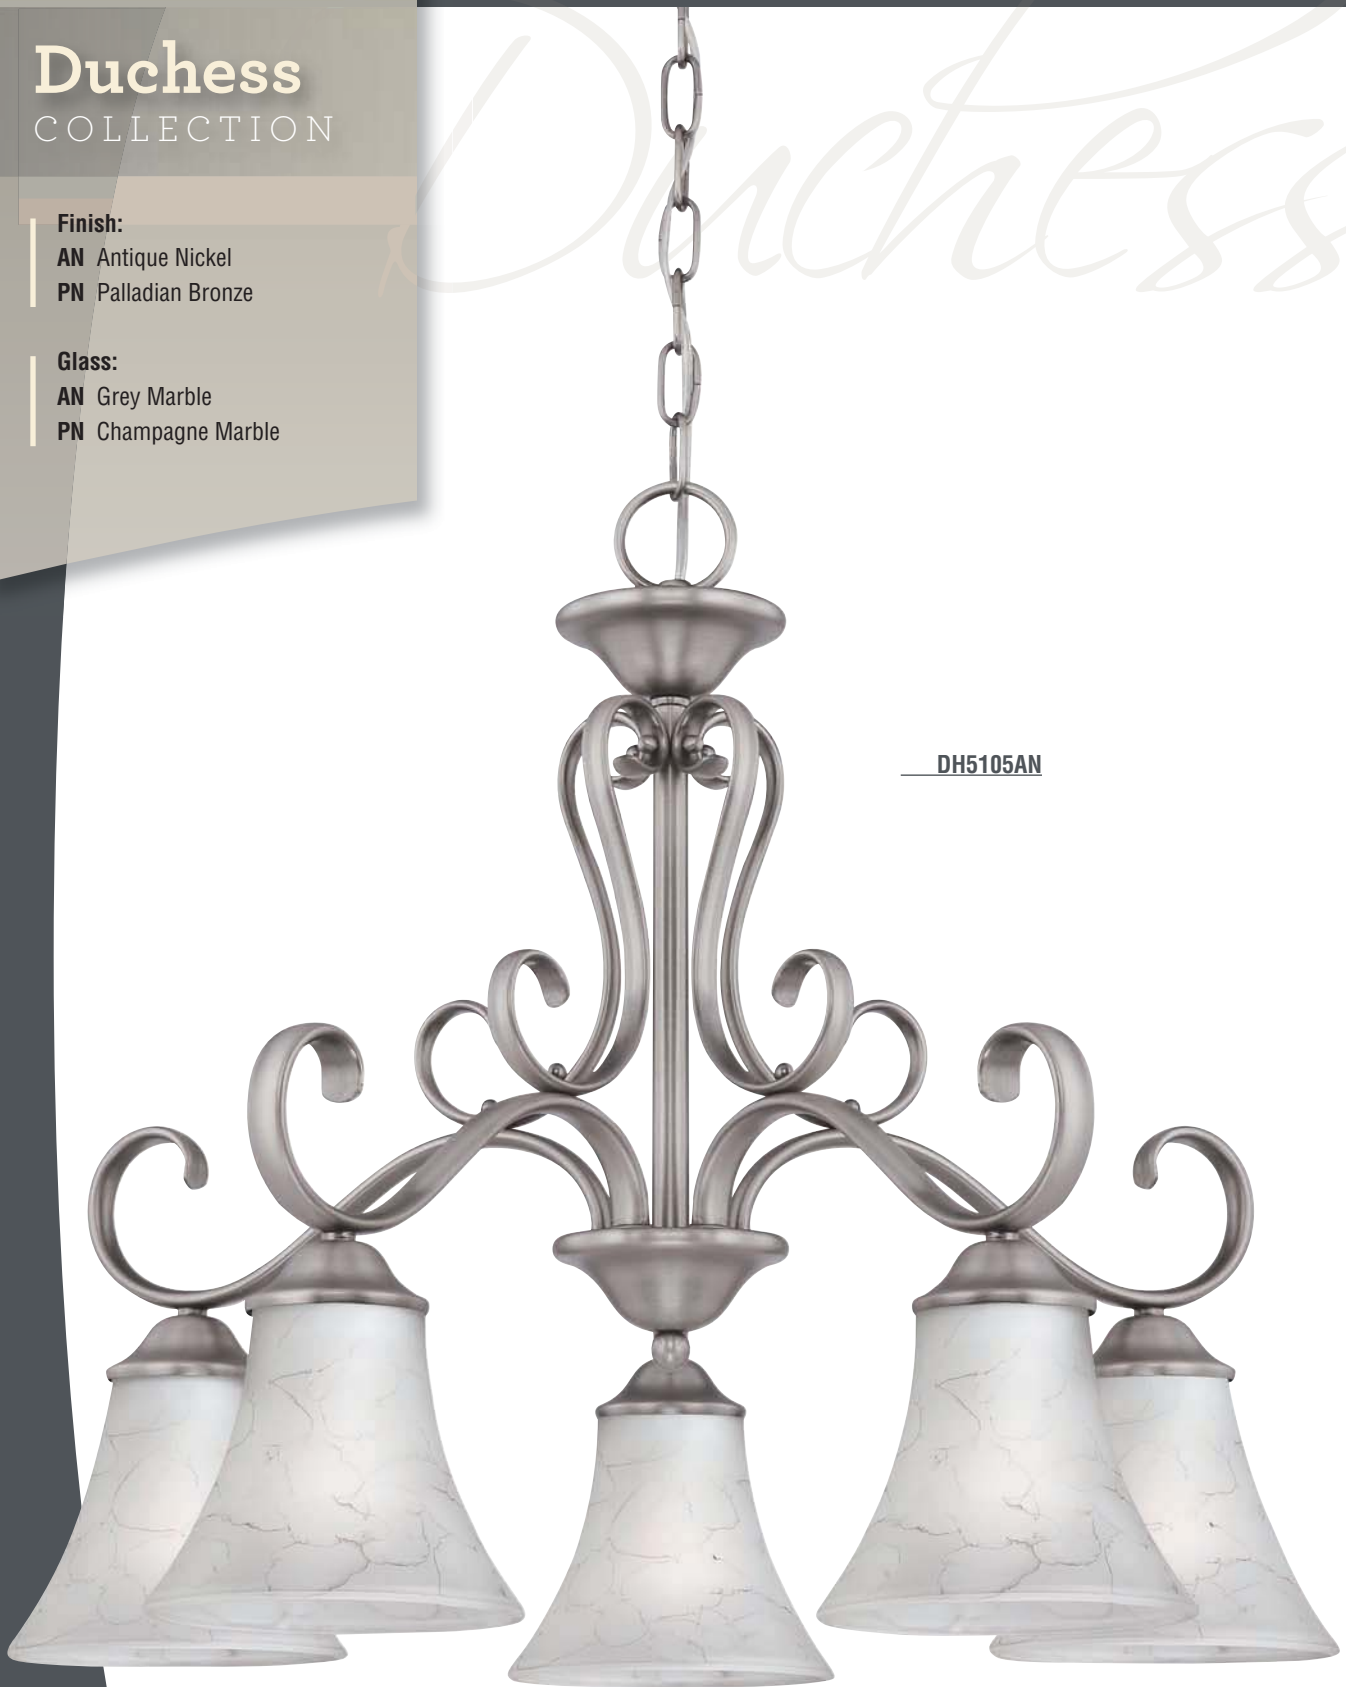

Duchess

COLLECTION

Finish:

- AN Antique Nickel
- PN Palladian Bronze

Glass:

- AN Grey Marble
- PN Champagne Marble

DH5105AN