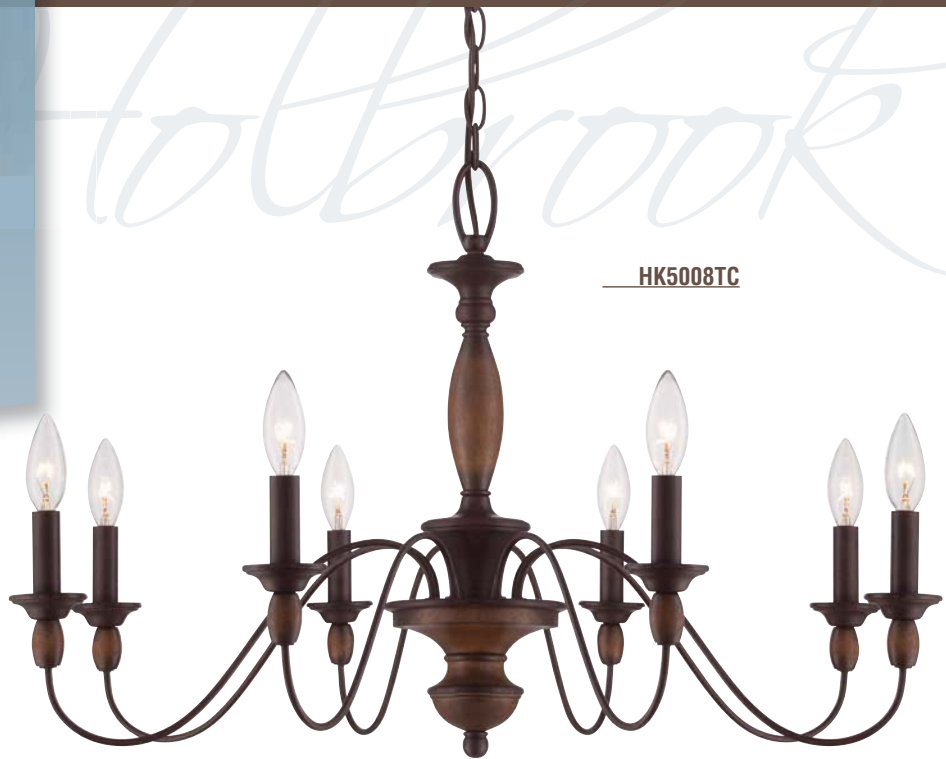

Holbrook

COLLECTION

Finish:

Tuscan Brown

HK5008TC

QUOIZEL
NATURALS
WOOD