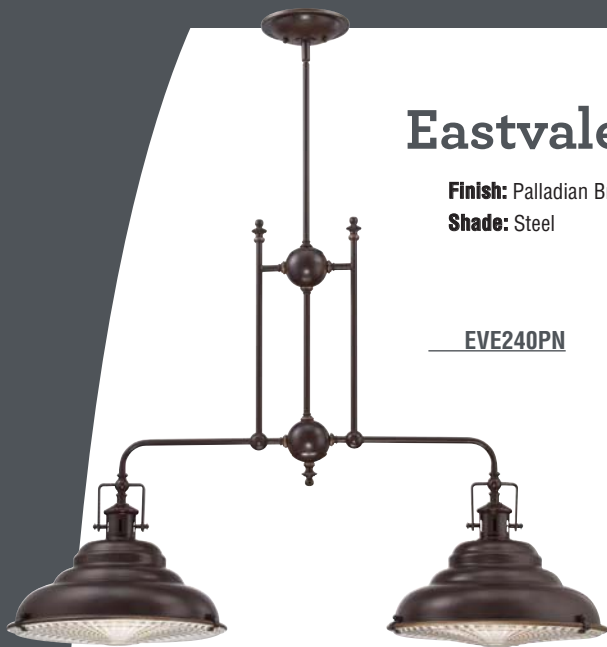

Eastvale

Finish: Palladian Bronze
Shade: Steel

EVE240PN