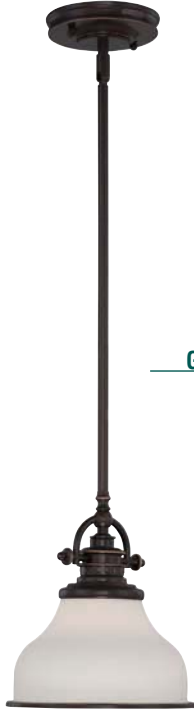

GRT1508IS

GRT1508PN