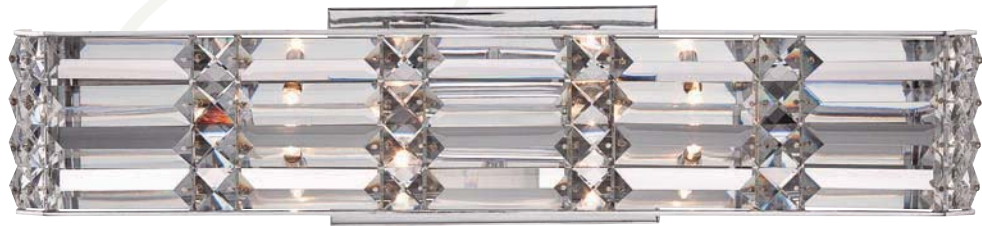

Royale

COLLECTION

Finish:
Polished Chrome

Royale

DAMP RYE8604C