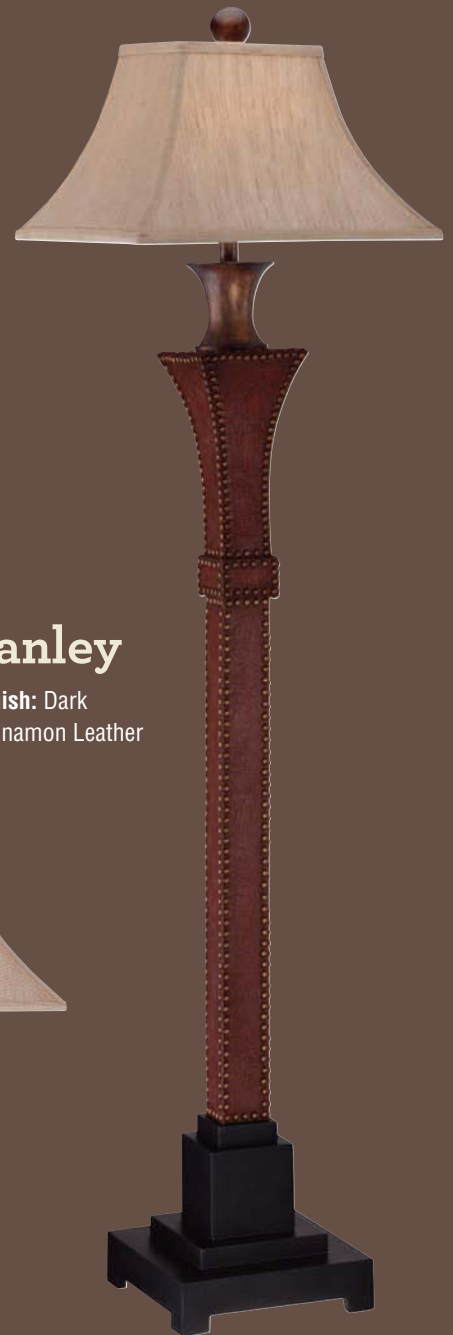

CKSY9370DL

Stanley

Finish: Dark
Cinnamon Leather