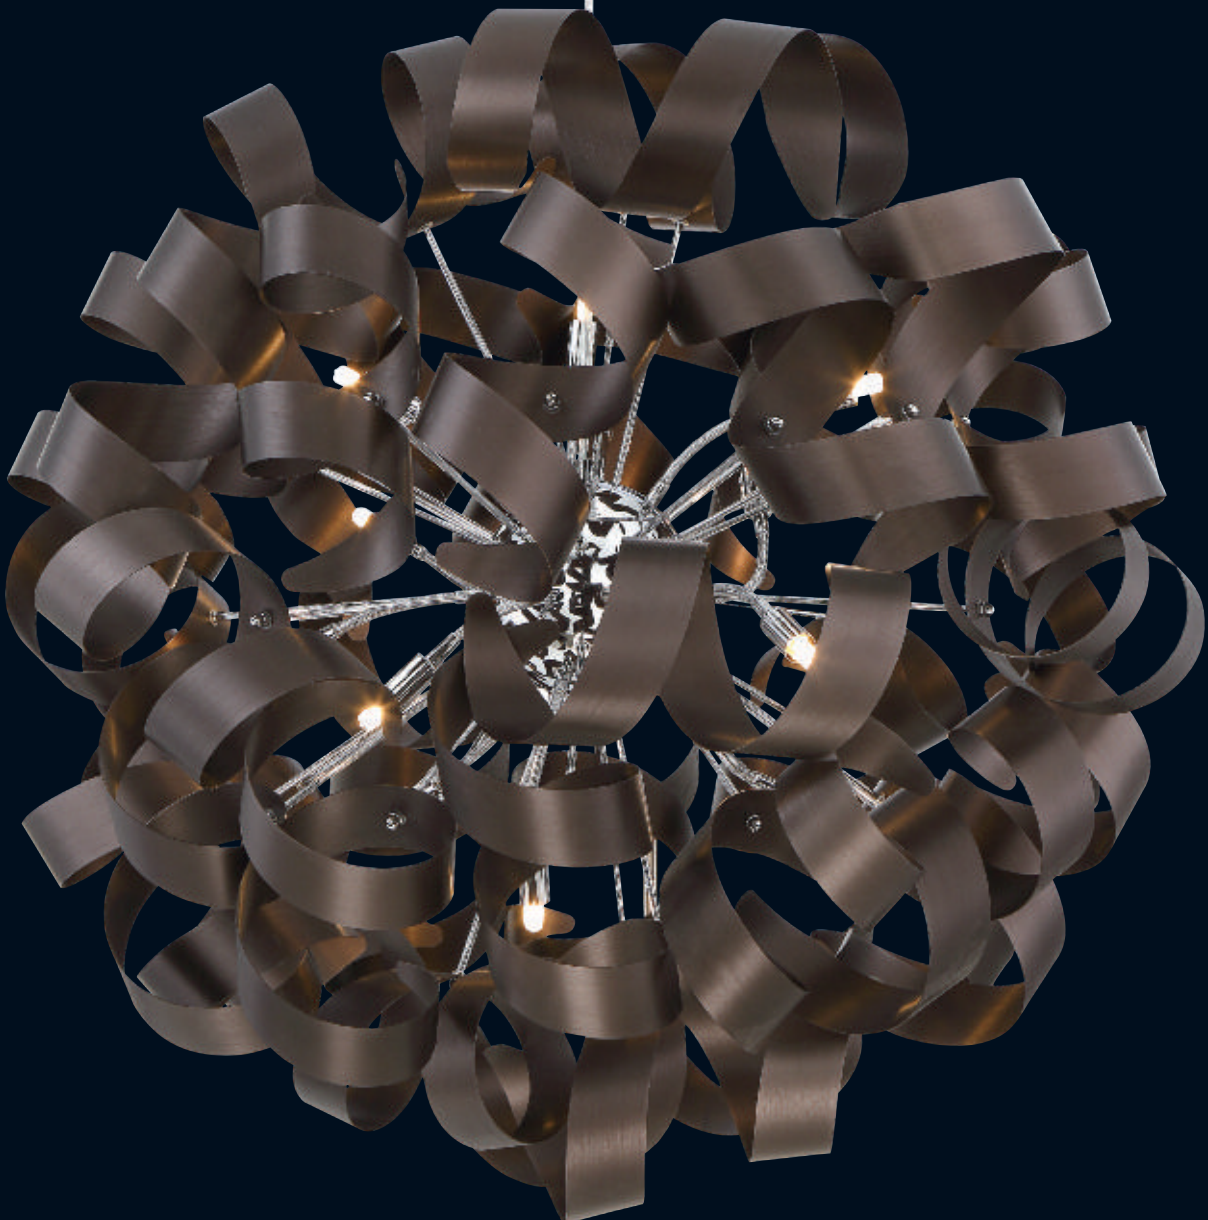

RBN1512SG

Ribbons COLLECTION

FINISH:

C Polished Chrome

MN Millenia

SG Satin Copper

W White Lustre **NEW!**

WT Western Bronze **NEW!**

PLATINUM
by QUOIZEL

RBN2831WT

*All Ribbons pendants (all finishes)
convert to Semi-Flush Mounts*