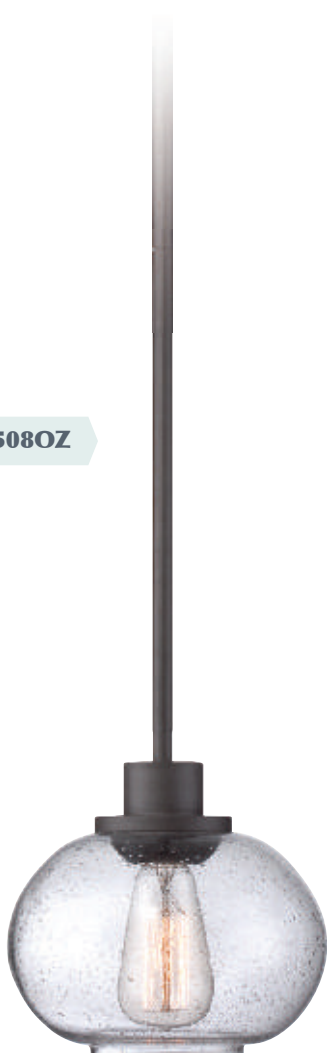

DAMP TRG1508OZ