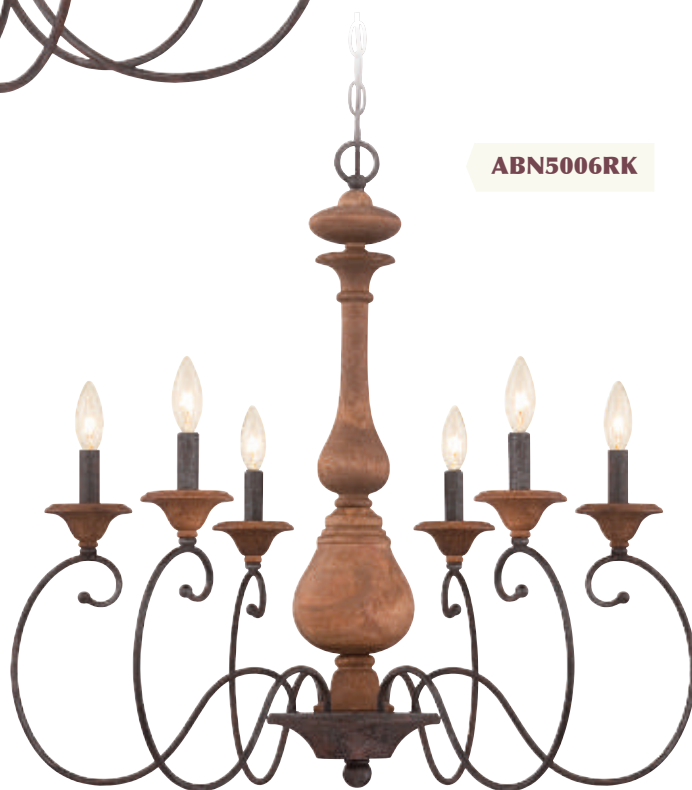

ABN5006RK

Auburn COLLECTION

PRODUCT	DIMENSIONS	CANOPY	BULBS
ABN5006RK*	28" H, 28" W, 28" Dp.	5" D	6-60W Cand. Base
ABN5012RK**	31" H, 36" W, 36" Dp.	5" D	12-60W Cand. Base
ABN5024RK**	45" H, 48" W, 48" Dp.	5.5" D	24-60W Cand. Base
ABN5303RK*	21" H, 17.5" W, 17.5" Dp.	5.5" D	3-60W Cand. Base

*Chain-hung fixtures come with 8' of wire and 4' of chain. **Chain-hung fixtures come with 12' of wire and 8' of chain.