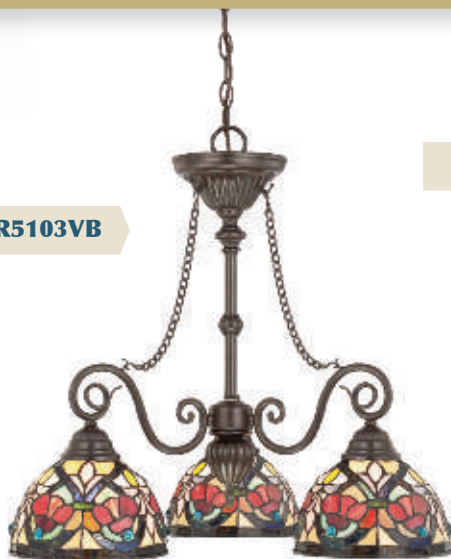

TFLR5103VB

TF879CVB