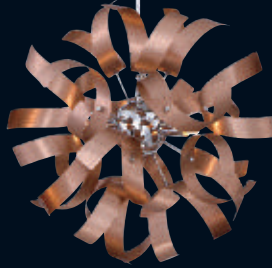

**RBN2831WT**

*All Ribbons pendants (all finishes)  
convert to Semi-Flush Mounts*

RBN1512SG

**NEW!**  
FOR ♦ 2015

RBN2817W

DAMP RBN1616WT

**PLATINUM**  
by QUOIZEL

**NEW!**  
FOR ♦ 2015