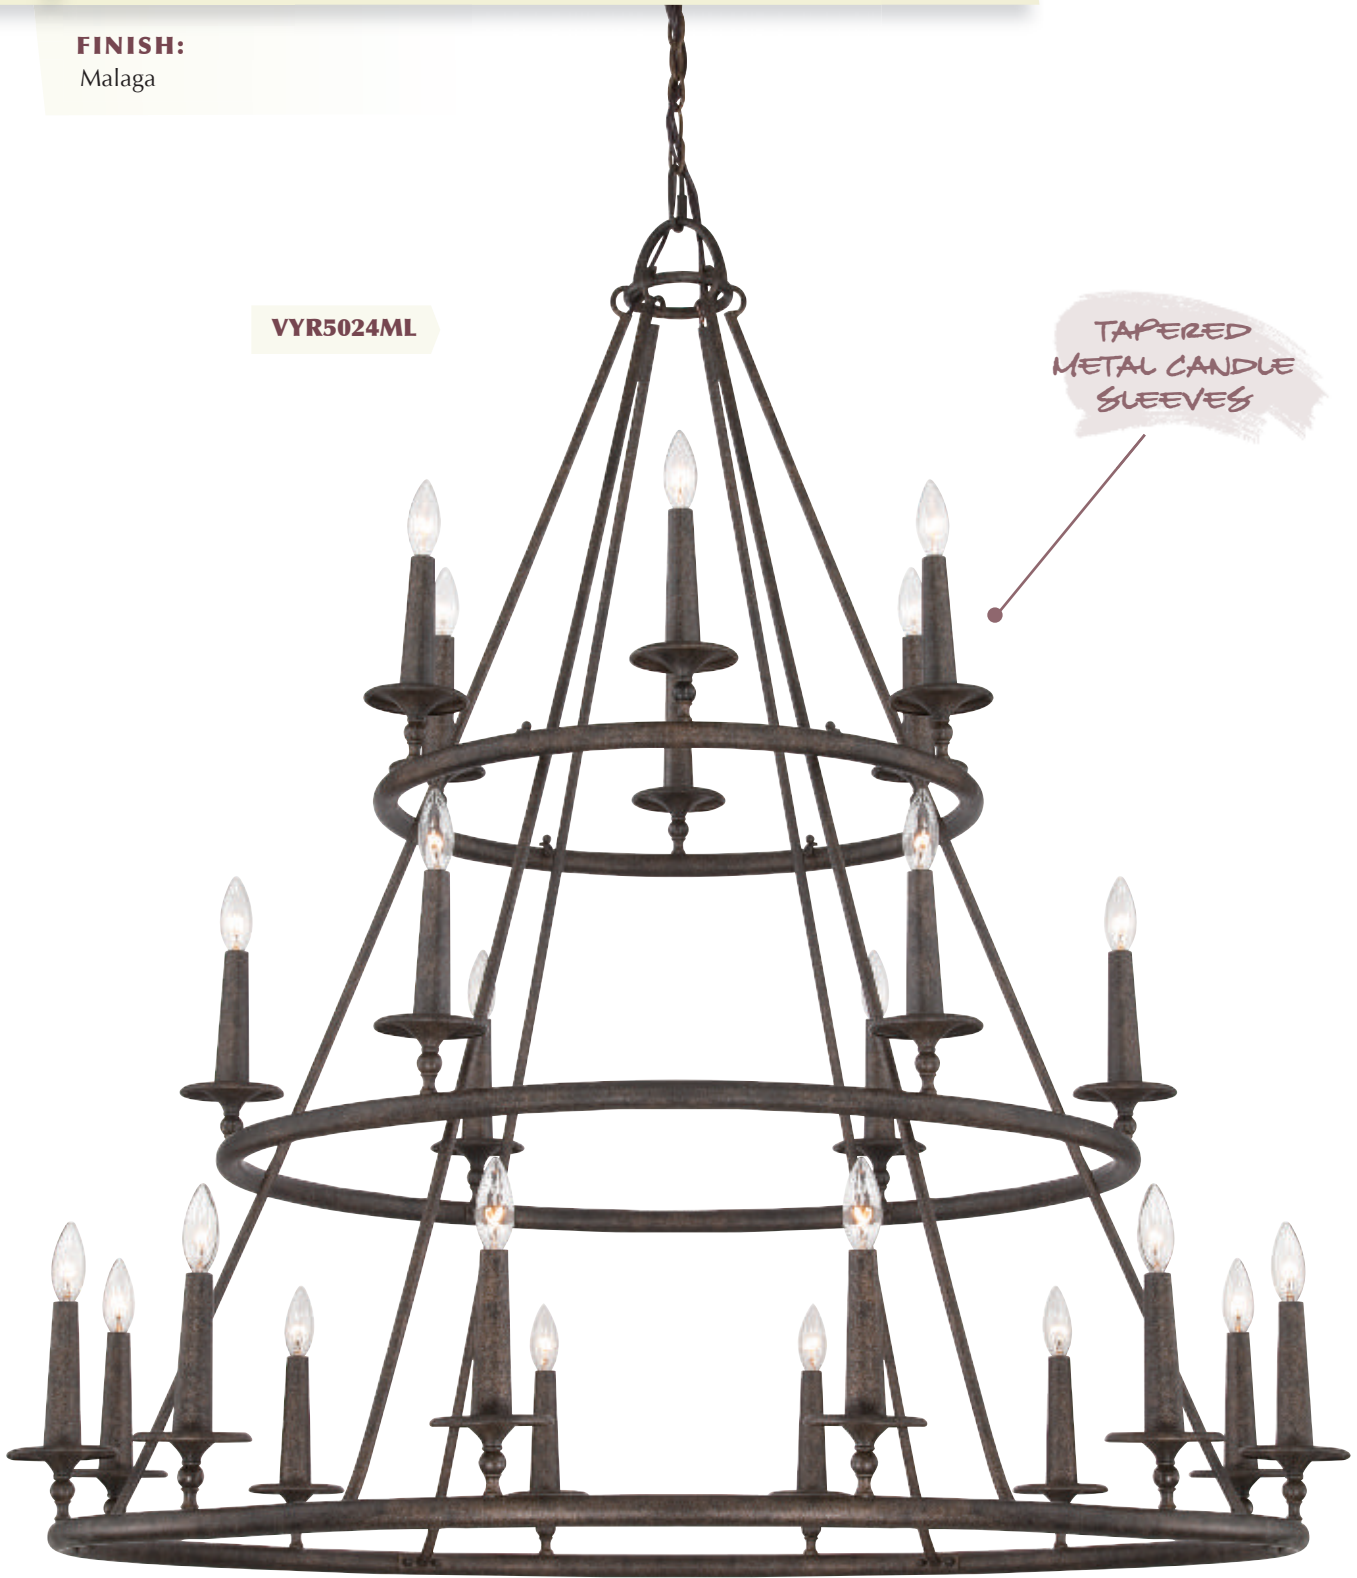

Voyager COLLECTION

FINISH:
Malaga

VYR5024ML

TAPERED
METAL CANDLE
SLEEVES