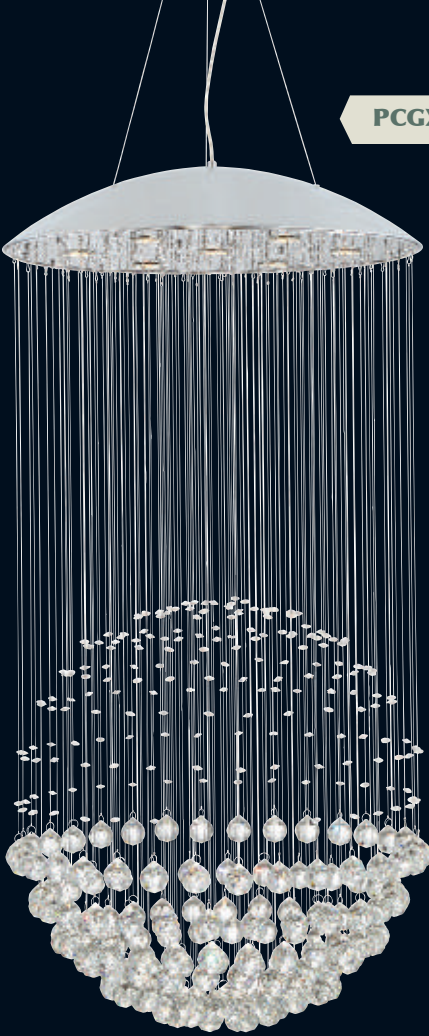

PCGX1826C **50**