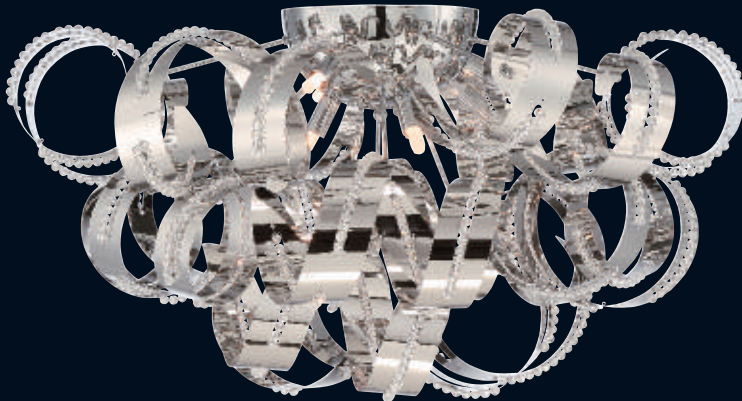

*Playful swirls
and crystal
accents make
Ribbons an
elegant must
for the
distinguished
home décor.*