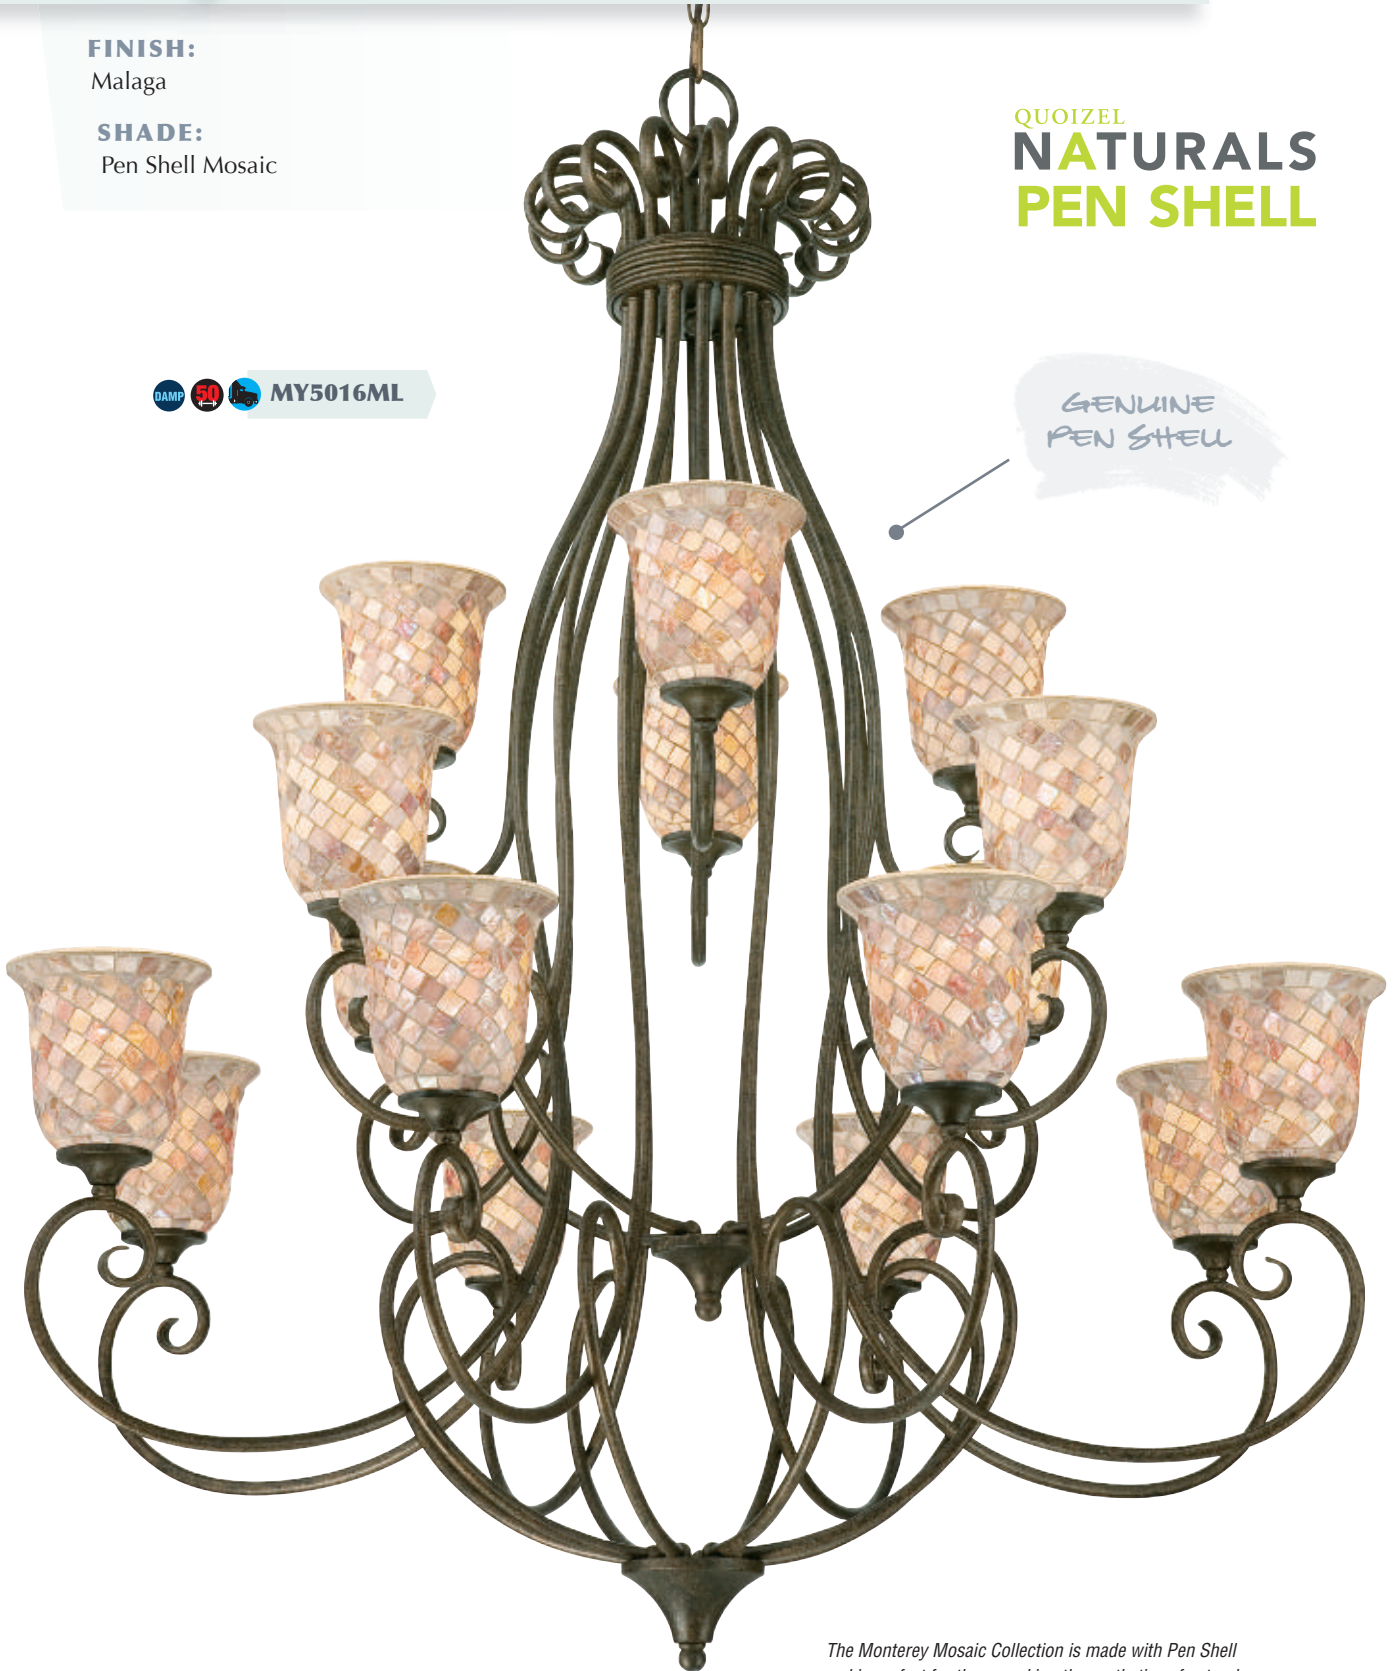

# MontereyMosaic COLLECTION

**FINISH:**

Malaga

**SHADE:**

Pen Shell Mosaic

QUOIZEL  
**NATURALS**  
**PEN SHELL**

DAMP    MY5016ML

GENUINE  
PEN SHELL