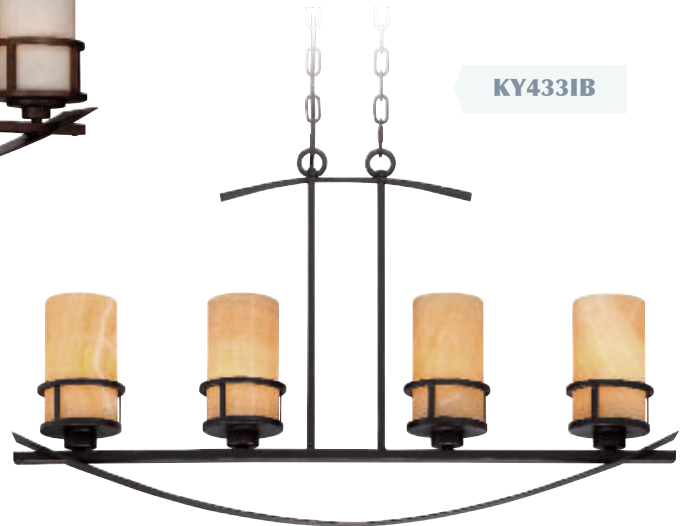

KY433IB

Kyle

FINISH: **IB** Imperial Bronze   **IN** Iron Gate
SHADE: **IB** Butterscotch Onyx   **IN** White Onyx

See matching Kyle styles in the Collections section on pages 78-83.