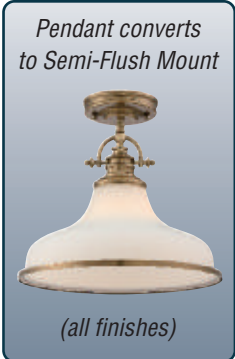

DAMP GRT2814BN