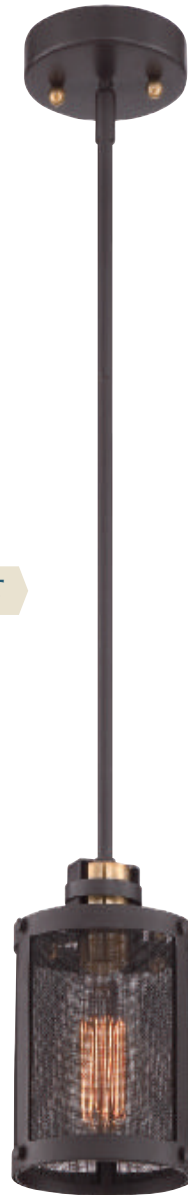

DAMP UST1505WT