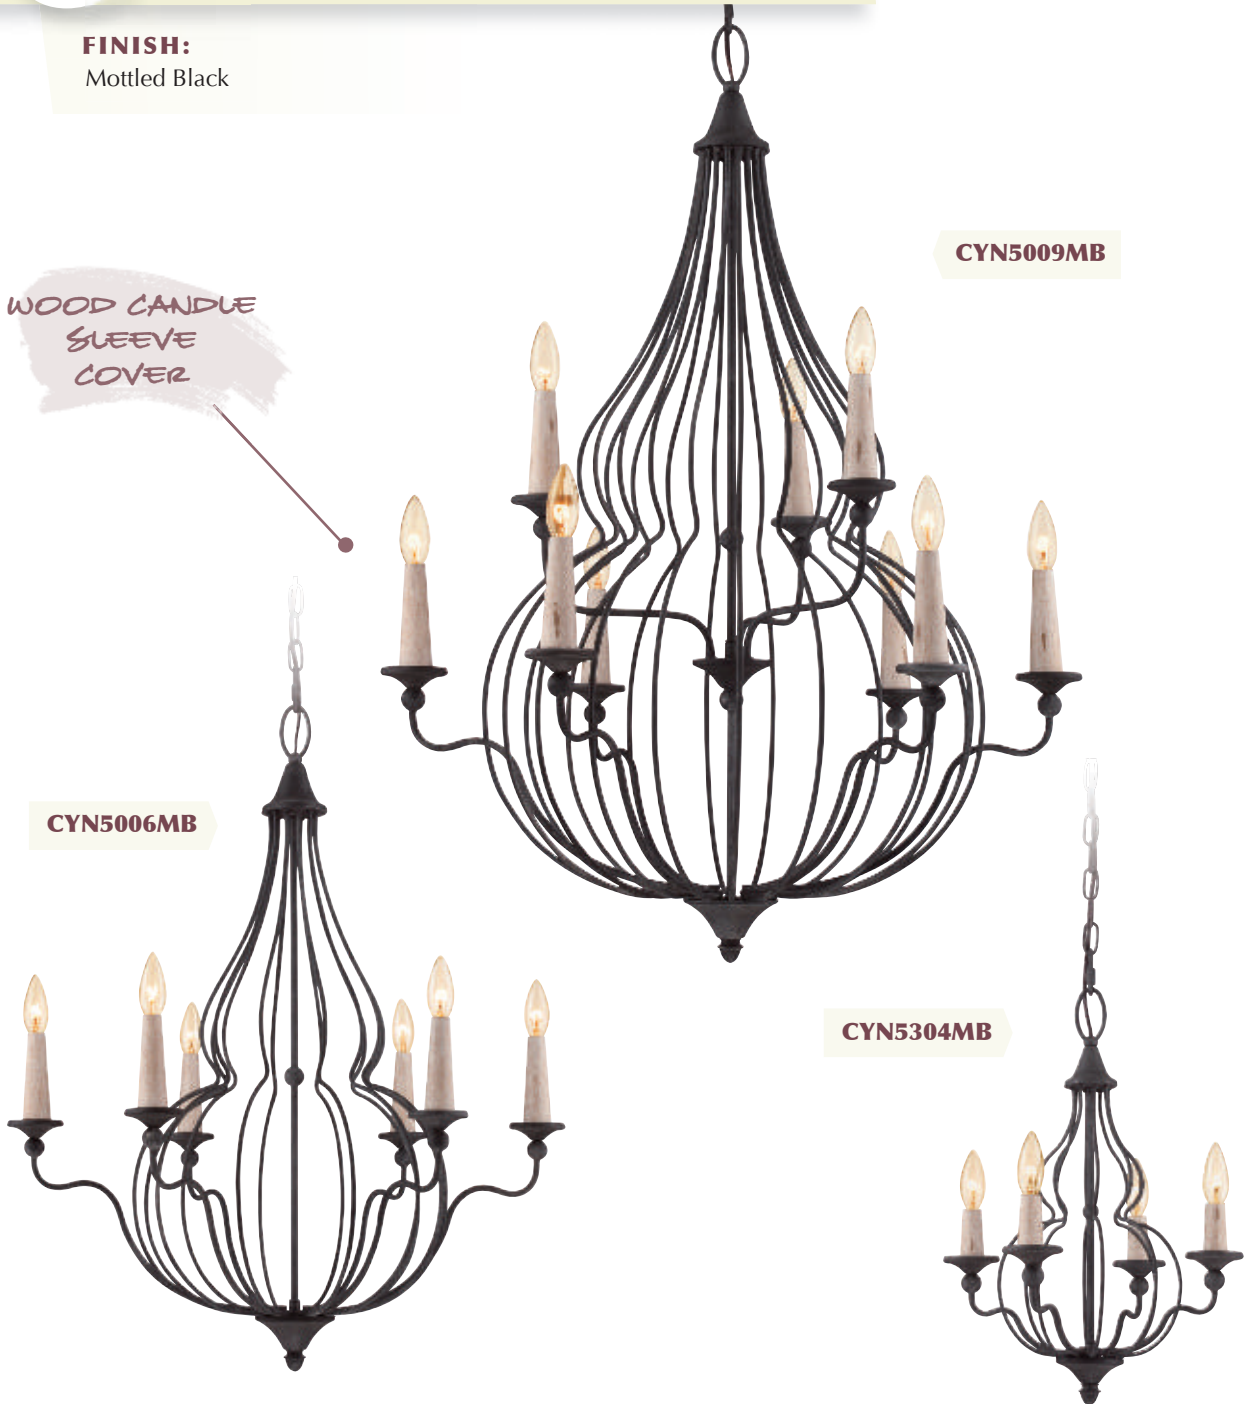

# Canyon COLLECTION

DINING & FOYER

**FINISH:**  
Mottled Black

WOOD CANDLE  
SLEEVE  
COVER

CYN5009MB

CYN5006MB

CYN5304MB