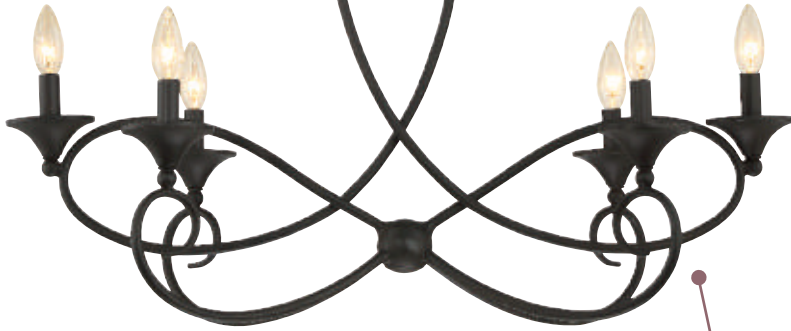

NEW!

FOR ♦ 2015

See matching pendant on page 306

Majesty

FINISH: Vintage Gold

NEW!

FOR ♦ 2015

CP50061B

MJY5304VG

See matching semi-flush on page 345.

Capri

FINISH: Imperial Bronze

HAND FORGED ACCENTS

YU51491B