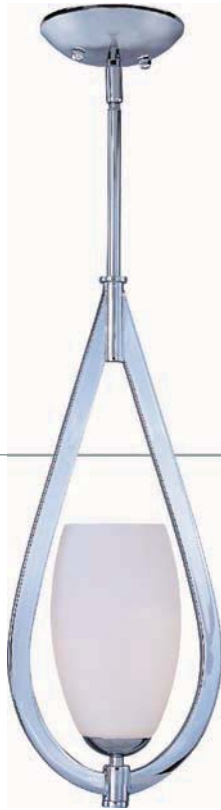

92170 SWPC,SWTE
1-Light Mini Pendant
8"W x 18.5"H x 64"OAH
1 x 100wMB Bulb
*One 6"stem and
three 12" stems included.
Additional stems available:
6" stem - STR04506PC, TE
12" stem - STR04512PC, TE*