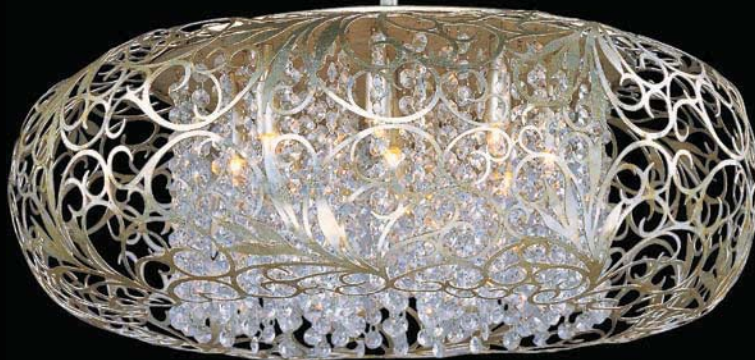

Arabesque

The Arabesque collection's intricate patterns are formed in metal and finished in Golden Silver. Strands of crystal beads add sparkle as they shimmer through the xenon lamps. Unique oval-shaped pendants add a touch of class to any room.

24155BCGS 9-Light Pendant
Golden Silver
24"W x 12"H x 56"OAH
9 x 50w G9 Bulbs (Included)
One 6" stem and
three 12" stems included.
Additional stems available:
6" stem - STR06206GS-A
12" stem - STR06212GS-A

800.486.2946

maximlighting.com