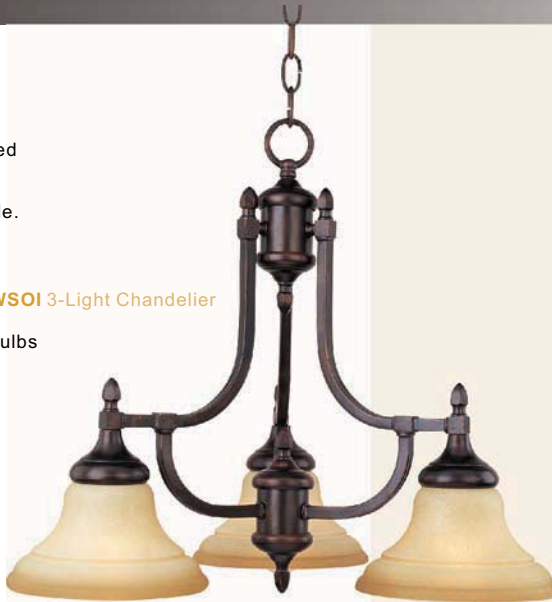

South Bend

Accented with curiously jointed curvatures, this collection of Frosted Glass and Satin Nickel or Wilshire Glass and Oil Rubbed Bronze is both modern and versatile.

10154 FTSN, WSOI 3-Light Chandelier
22"W x 18"H
3 x 100w MB Bulbs