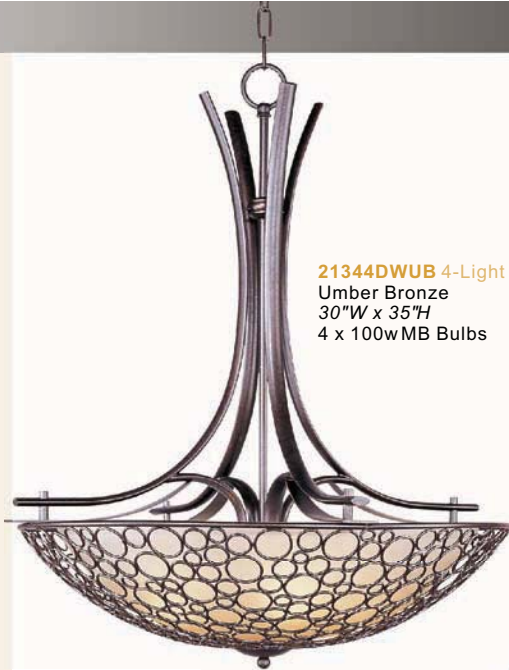

21346DWUB 9-Light Chandelier
Umber Bronze
40"W x 39"H
9 x 75w G9 Bulbs (Included)

800.486.2946

maximlighting.com

21344DWUB 4-Light Pendant
Umber Bronze
30"W x 35"H
4 x 100w MB Bulbs

21345DWUB 5-Light Chandelier
Umber Bronze
33.5"W x 29.5"H
5 x 75w G9 Bulbs (Included)