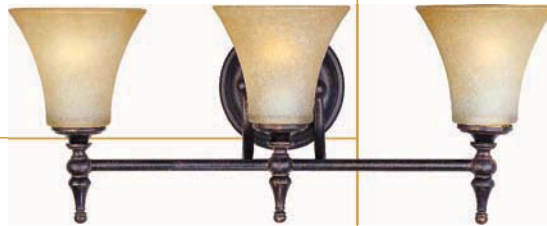

21329JFBG 3-Light Bath Vanity
Black Gold
24"W x 9.75"H x 8.5"Ext.
3 x 100w MB Bulbs

1252