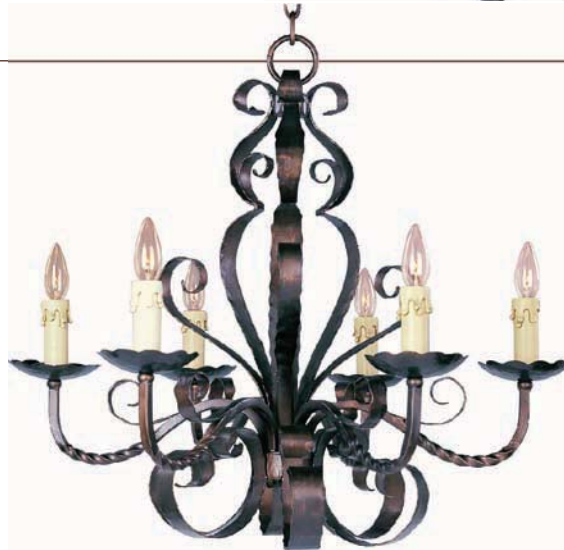

20620OI 12-Light Chandelier
Oil Rubbed Bronze
36"W x 37"H
12 x 60w CA Bulbs

20612OI 6-Light Chandelier
Oil Rubbed Bronze
28.5"W x 25"H
6 x 60w CA Bulbs

20606VAOI 3-Light Pendant
Oil Rubbed Bronze
24"W x 31"H
3 x 100w MB Bulbs