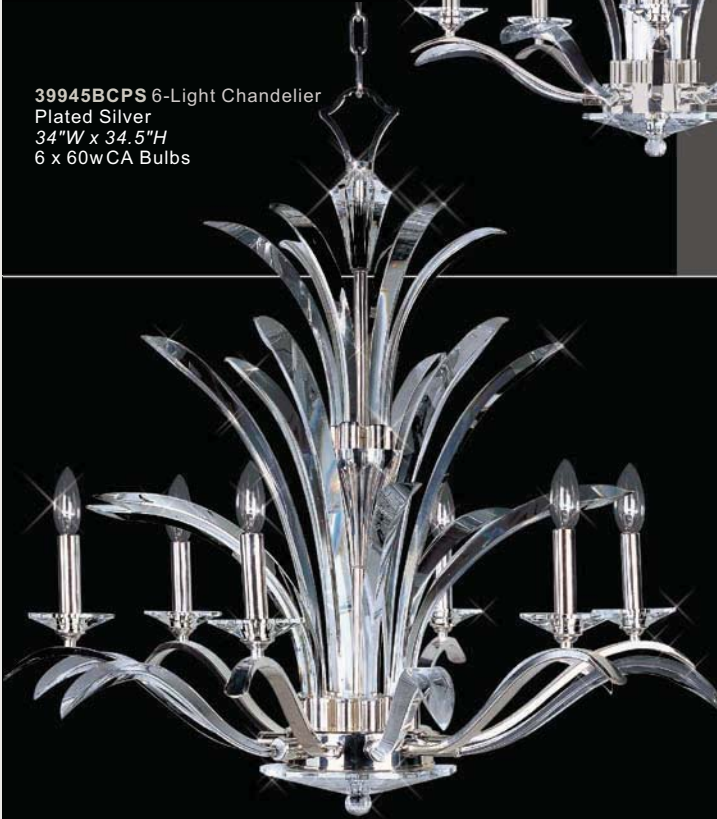

39945BCPS 6-Light Chandelier
Plated Silver
34"W x 34.5"H
6 x 60wCA Bulbs

Design And Utility Patent Pending