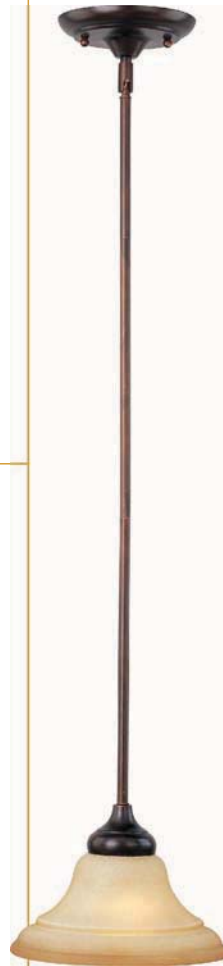

10154 FTSN, WSOI 3-Light Chandelier
22"W x 18"H
3 x 100w MB Bulbs

10155 WSOI 5-Light Chandelier
Oil Rubbed Bronze
25"W x 20"H
5 x 100w MB Bulbs

800.486.2946

maximlighting.com

10151WSOI
2-Light Semi-Flush
Oil Rubbed Bronze
12.75"W x 9"H
2 x 100wMB Bulbs