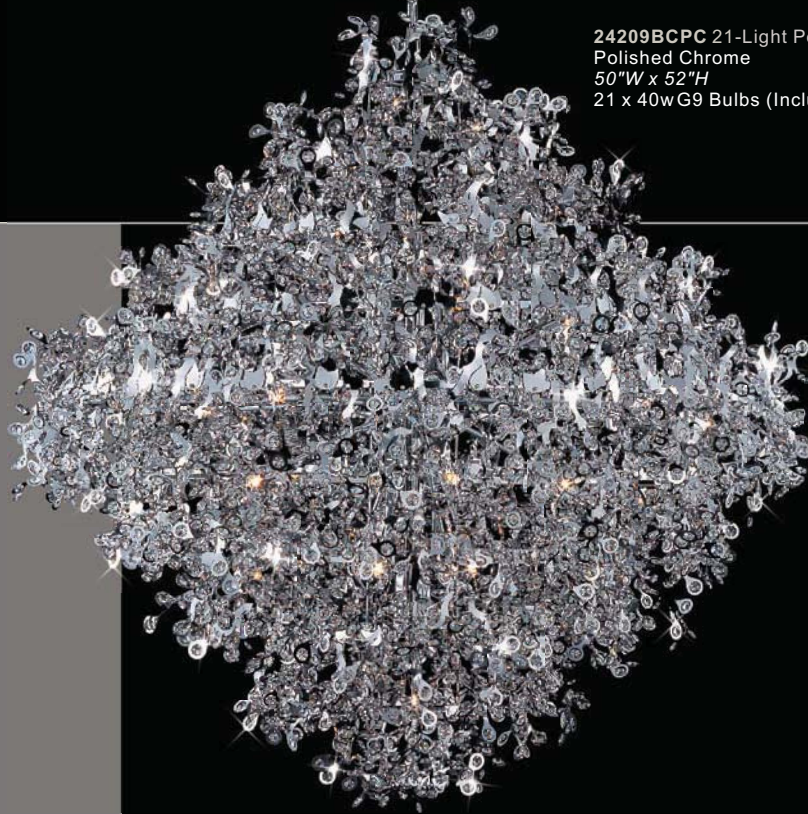

Comet

The Comet collection's Polished Chrome finish and thousands of Beveled Glass Crystals creates countless reflective surfaces that delicately and boldly illuminate with its xenon light source.

24209BCPC 21-Light Pendant
Polished Chrome
50"W x 52"H
21 x 40w G9 Bulbs (Included)

800.486.2946

maximlighting.com