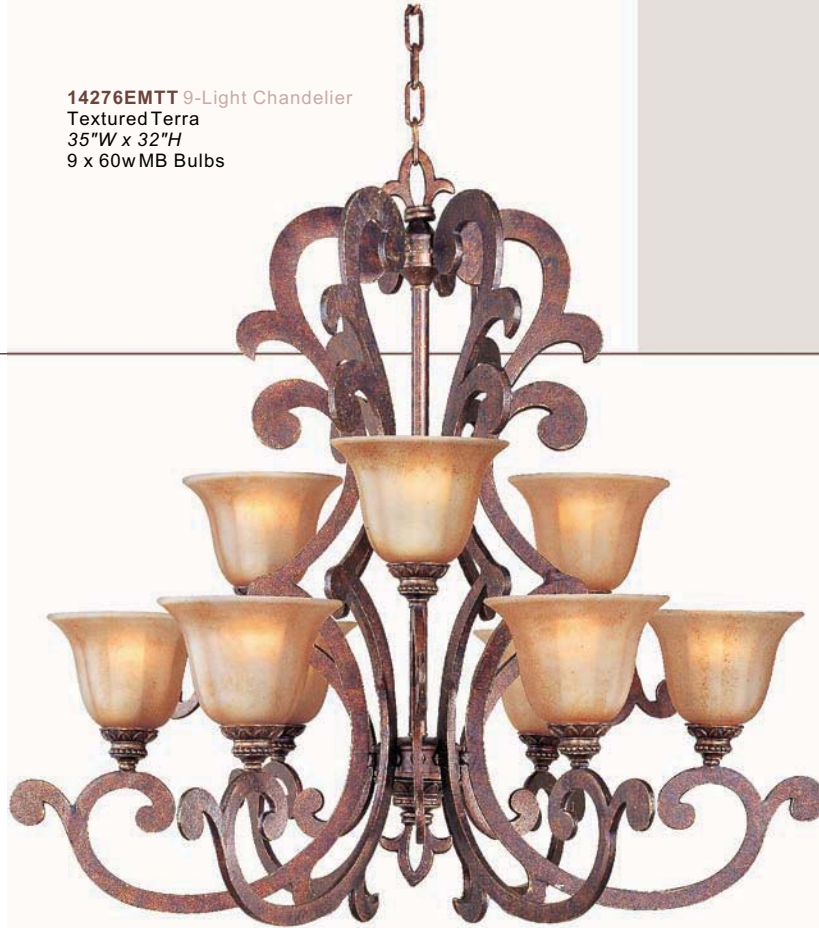

Celeste

As much a sculpture as a lighting collection, Celeste's stunning laser-cut flat metal forms cleverly conceal the internal wire so all the eye sees is the graceful curves of the frame. The carved detail of the bobeches and caps adds an interesting contrast of style. Rustic Textured Terra finish and warm Ember glass round out the eclectic approach making this collection a perfect match for any design scheme.

14276EMTT 9-Light Chandelier
Textured Terra
35"W x 32"H
9 x 60w MB Bulbs

800.486.2946

maximlighting.com