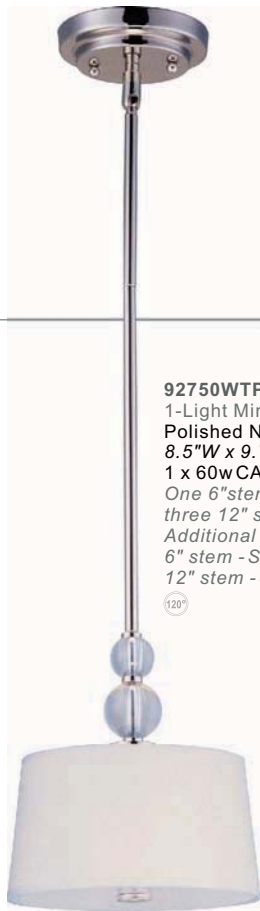

92750WTPN
1-Light Mini Pendant
Polished Nickel
8.5"W x 9.75"H x 54.5"OAH
1 x 60w CA Bulb
*One 6" stem and
three 12" stems included.
Additional stems available:
6" stem - STR06206PN
12" stem - STR06212PN*