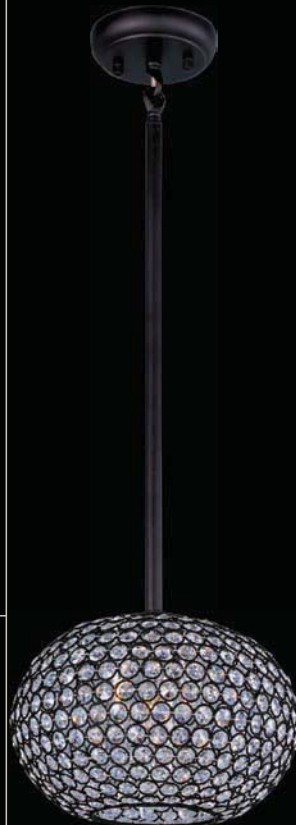

39878 BCBZ, BCPS
5-Light Pendant
15"W x 10"H x 49"OAH
5 x 60w G9 Bulbs (Included)
One 6" stem and
three 12" stems included.
Additional stems available:
6" stem - STR04706BZ, PS
12" stem - STR04712BZ, PS

120°

39877 BCBZ, BCPS
3-Light Pendant
11"W x 10"H x 49"OAH
3 x 60w G9 Bulbs (Included)
One 6" stem and
three 12" stems included.
Additional stems available:
6" stem - STR04706BZ, PS
12" stem - STR04712BZ, PS

120°