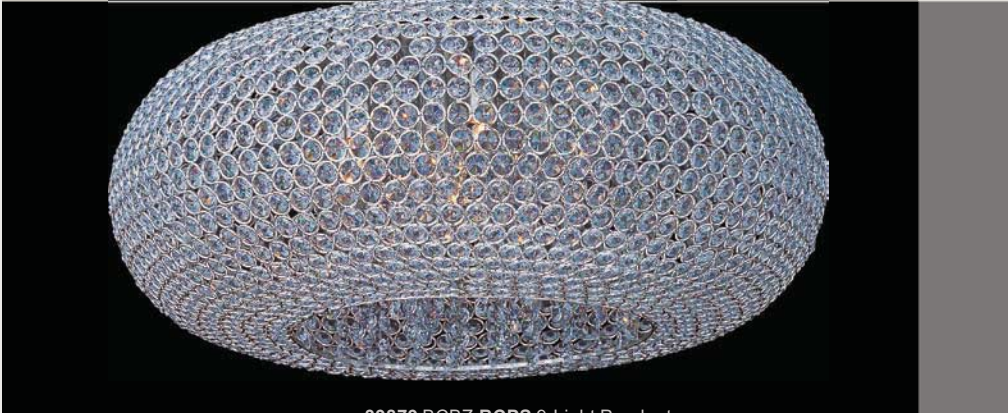

39879 BCBZ, BCPS 9-Light Pendant
24"W x 12"H x 51"OAH
9 x 60w G9 Bulbs (Included)
One 6" stem and
three 12" stems included.
Additional stems available:
6" stem - STR04706BZ, PS
12" stem - STR04712BZ, PS

120°