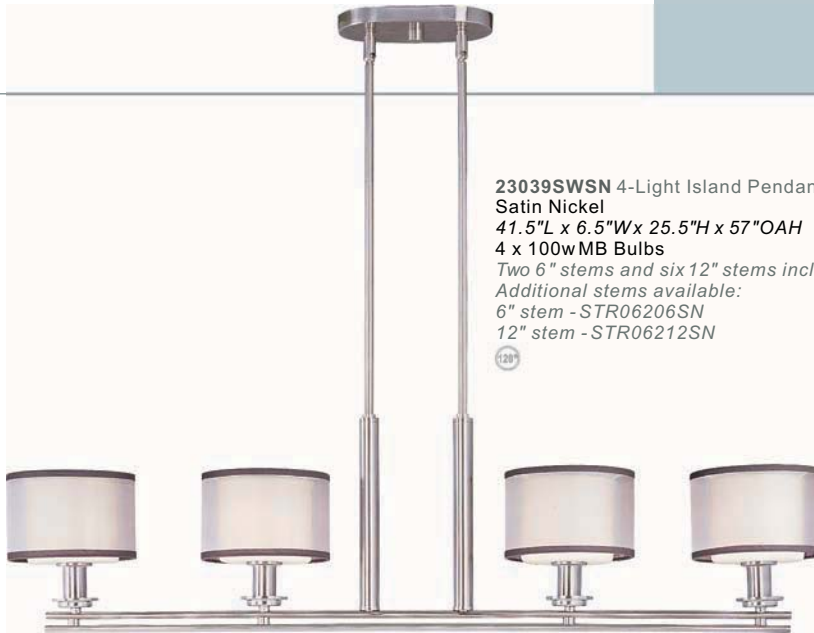

23039SWSN 4-Light Island Pendant
Satin Nickel
41.5"L x 6.5"W x 25.5"H x 57"OAH
4 x 100w MB Bulbs
Two 6" stems and six 12" stems included
Additional stems available:
6" stem - STR06206SN
12" stem - STR06212SN