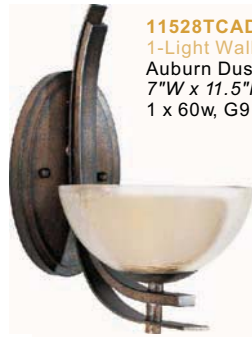

Duo

Sweeping lines of square metal tubing mirrored by flat ribbons of steel finished in Auburn Dusk that support a duo of glass shades featuring Textured Clear on the outside and a Dusky White interior glass. This contemporary delight is powered by G9 Xenon lamps which are included.

11528TCAD
1-Light Wall Sconce
Auburn Dusk
7"W x 11.5"H x 9.5"Ext.
1 x 60w, G9 Xenon Incl.