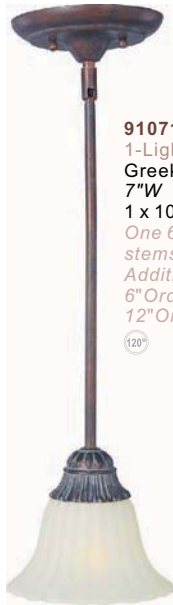

2776SVGB 7-Light Chandelier
Greek Bronze
26.5"W x 28"H
7 x 60w MB Bulbs

2773SVGB 5-Light Chandelier
Greek Bronze
27W x 24H
5 x 100w MB Bulbs

2775SVGB 9-Light Chandelier
Greek Bronze
30W x 28H
9 x 100w MB Bulbs