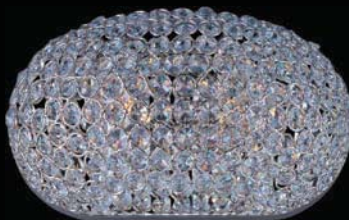

39881 BCBZ, BCPS 2-Light Wall Sconce
12"W x 6"H x 5"Ext.
2 x 60w G9 Bulbs (Included)