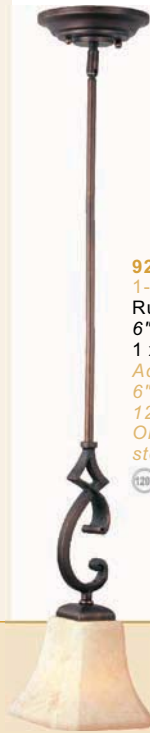

21063FLRB
1-Light Wall Sconce
Rustic Burnished
6"W x 11"H x 7.5"Ext.
1 x 100wMB Bulb

92060FLRB
1-Light Mini Pendant
Rustic Burnished
6"W
1 x 100wMB Bulb
Additional stems available:
6" order STR06206RB
12" order STR06212RB
One 6" stem and three 12"
stems included.