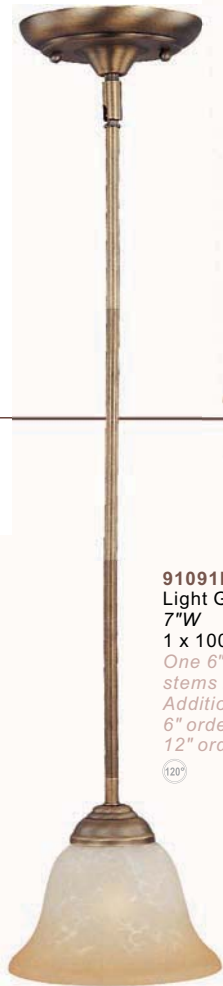

11679LTLG 5-Light Chandelier
Light Gold
28W x 22H
5 x 100w MB Bulbs

91091LTLG 1-Light Mini Pendant
Light Gold
7"W
1 x 100w MB Bulb
One 6" stem and three 12" stems included.
Additional stems available:
6" order STR06206LG
12" order STR06212LG