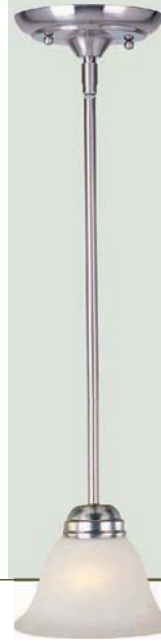

85125 ICSN, WSOI
5-Light Chandelier
26"W x 22.5"H
5 x 13w GU24 Bulbs (Included)
4500 Rated Lumens
CA
T24

85120 ICSN, WSOI 2-Light Semi-Flush
 14"W x 10"H
 2 x 13w GU24 Bulbs (Included)
 1800 Rated Lumens