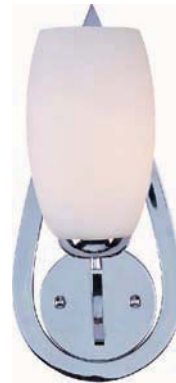

22179 SWPC,SWTE
1-Light Wall Sconce
6.25"W x 14"H x 5.5"Ext.
1 x 100wMB Bulb