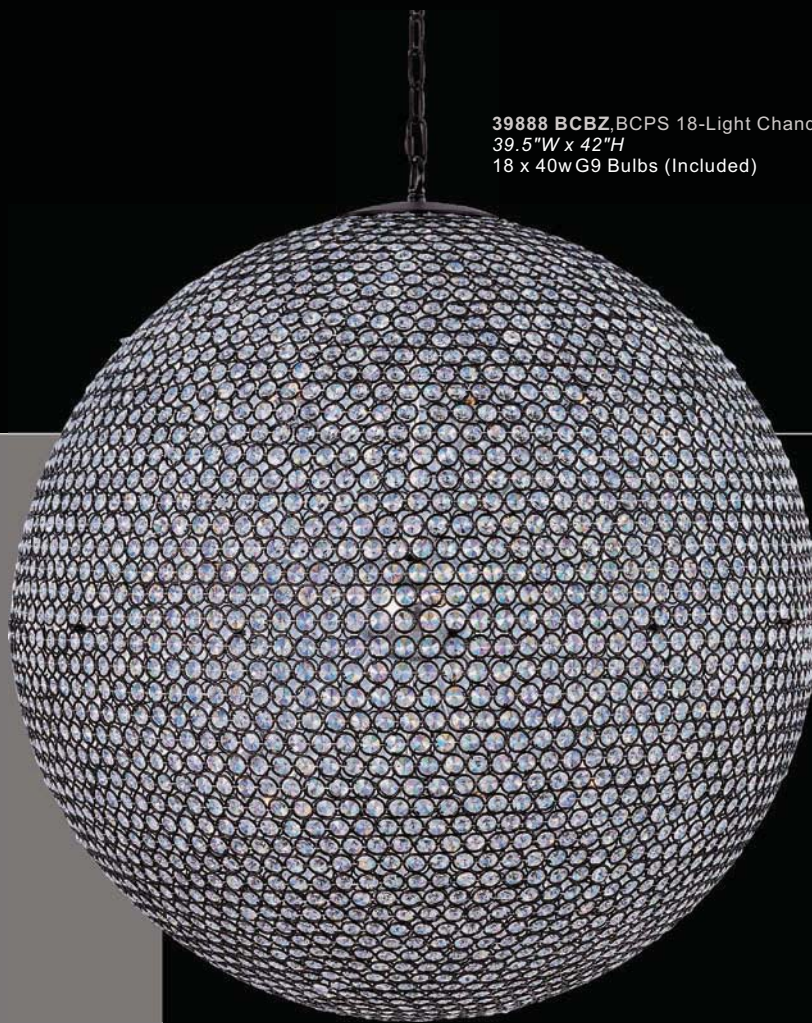

Glimmer

Like a constellation that sparkles in the night, the Glimmer collection features frames of rings expertly crafted and finished in choice of Polished Silver or Bronze. The rings are adorned with hundreds of clear Beveled Crystal beads which are installed one at a time by hand to create a masterpiece of lighting illuminated by xenon lamps.

39888 BCBZ, BCPS 18-Light Chandelier
39.5"W x 42"H
18 x 40w G9 Bulbs (Included)

800.486.2946

maximlighting.com