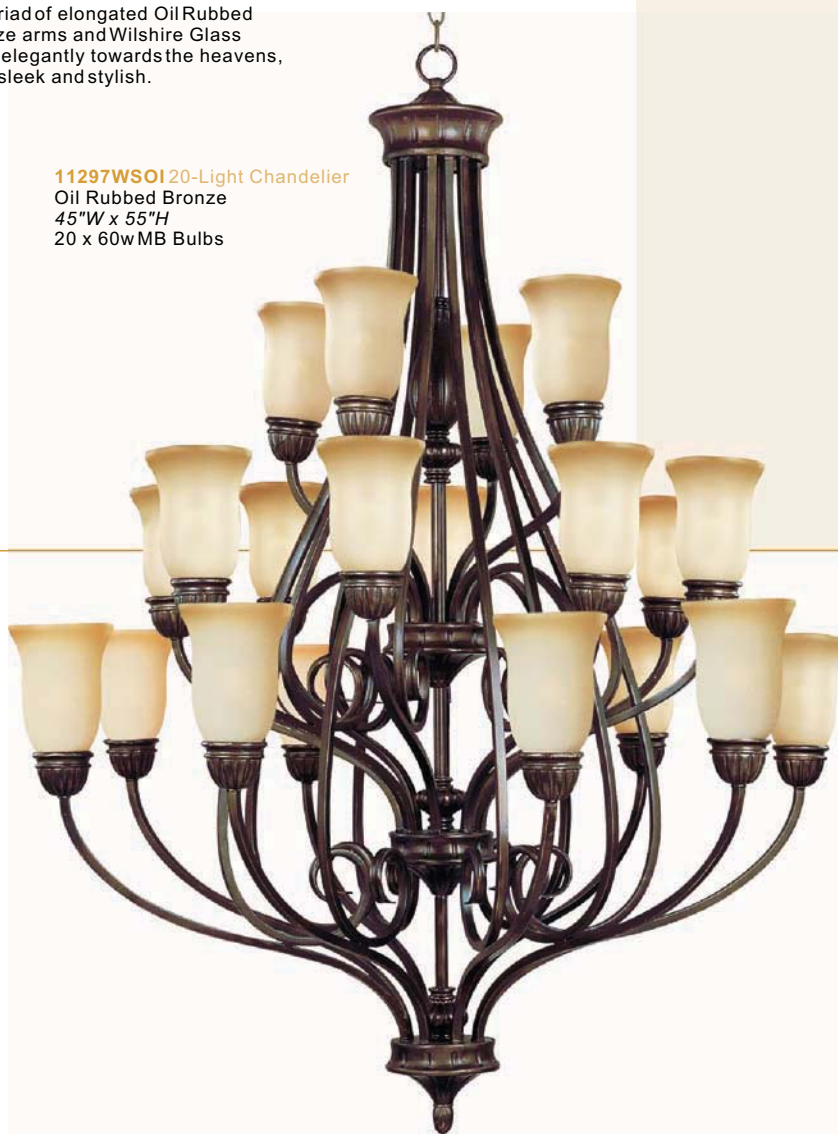

Bolero

A myriad of elongated Oil Rubbed Bronze arms and Wilshire Glass rises elegantly towards the heavens, both sleek and stylish.

11297WSOI 20-Light Chandelier
Oil Rubbed Bronze
45"W x 55"H
20 x 60wMB Bulbs

800.486.2946

maximlighting.com