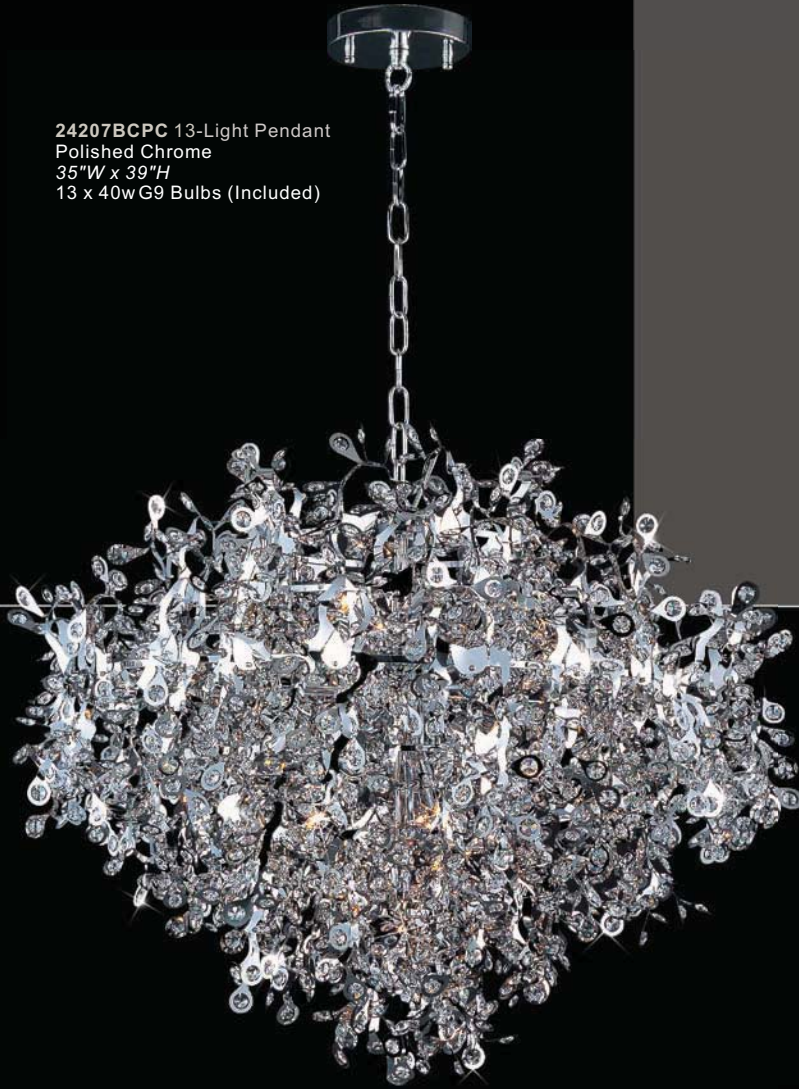

24205BCPC 10-Light Pendant
Polished Chrome
25"W x 28"H
10 x 40wG9 Bulbs (Included)

24207BCPC 13-Light Pendant
Polished Chrome
35"W x 39"H
13 x 40w G9 Bulbs (Included)