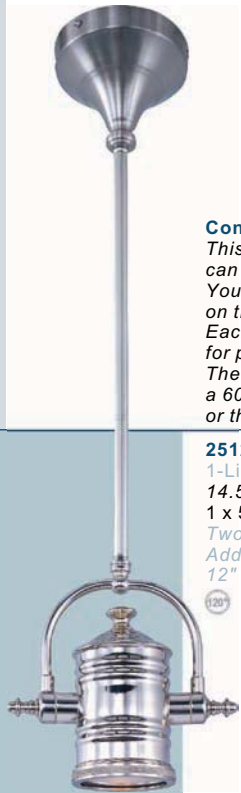

Convertible:
This versatile spot can be installed three ways. You can install on the wall, on the ceiling, or as a pendant. Each fixture includes two 12" stems for pendant mount. The fixture can accept a 60 watt standard bulb or the recommended 50W Par20

25125 FTBZ, FTPN, FTSN
1-Light Pendant/Flush Mount/Wall Sconce
14.5"W x 10"H x 39.5"OAH
1 x 50w PAR20 Bulb
Two 12" stems included.
Additional stems available:
12" stem - STR07512BZ, PN, SN