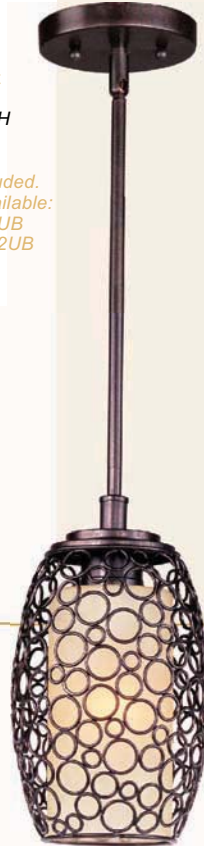

21343DWUB
3-Light Chandelier
Umber Bronze
23"W x 23"H
3 x 60w G9 Bulbs (Included)