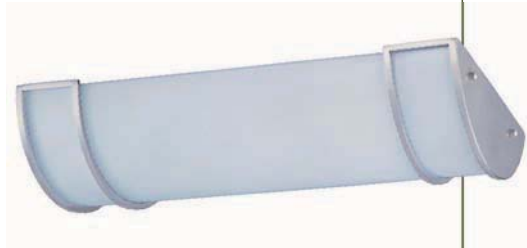

85532WTSN 2-Light Wall Sconce
Satin Nickel
9.5"W x 10.5"H x 4"Ext.
2 x 26w G24q-3 Quad T4 CFL Bulbs (Included)
3600 Rated Lumens
CA
T24

85530WTSN 1-Light Wall Sconce
Satin Nickel
9.5"W x 10.5"H x 4"Ext.
1 x 26w G24q-3 Quad T4 CFL Bulb (Included)
1800 Rated Lumens
CA
T24