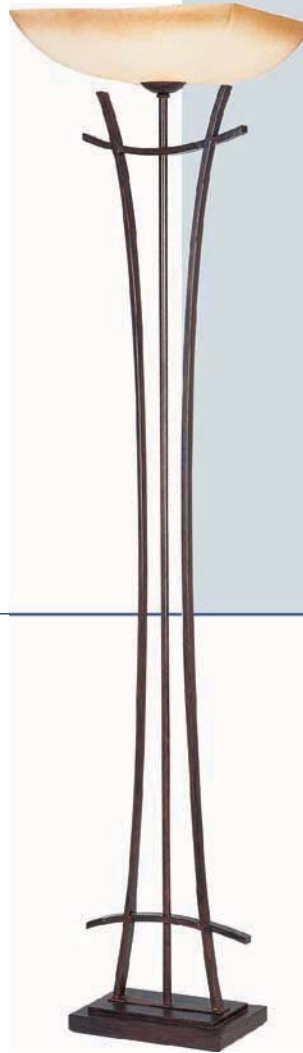

10987WSRC
1-Light Floor Lamp
Roasted Chestnut
23.5"W x 72"H
1 x 150w MB Bulb
With Dimmer Switch