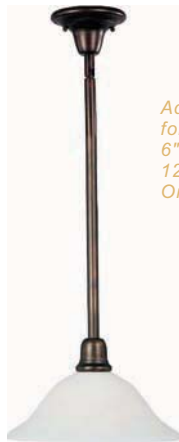

800.486.2946

maximlighting.com

91062 SVOI, SVSN 1-Light Pendant
13"W x 41"H
1 x 100w MB Bulb