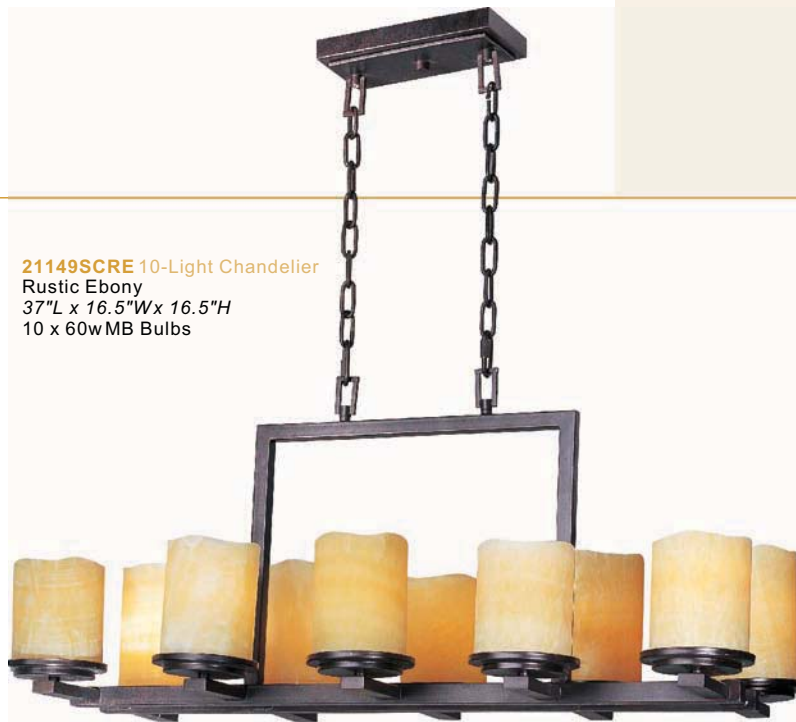

21149SCRE 10-Light Chandelier
Rustic Ebony
37"L x 16.5"W x 16.5"H
10 x 60w MB Bulbs