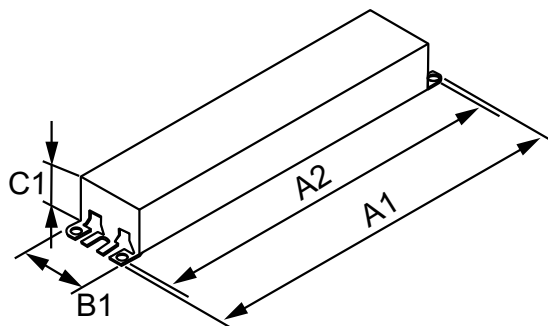

Max Ballast-Lamp Distance Through Wiring	Any = 20'
Mechanical and Housing	
Housing Material	Metal
Housing	BL2
Housing Dimensions	14.31" x 3.19" x 2.63"
Approval and Application	
EMC Immunity Standard	FCC Non-Consumer
Sound Rating	A
UL Recognized	No

Product Data	
Order product name	SIGNPRO MAG ISB043214EI
EAN/UPC - Product	781087135785
Order code	ISB043214EI
Numerator - Quantity Per Pack	1
Numerator - Packs per outer box	1
Material Nr. (12NC)	913701262301
Net Weight (Piece)	4.513 kg

Dimensional drawing

Product	A1	A2	B1	C1
SIGNPRO MAG ISB043214EI	14.31 in	13.75 in	3.19 in	2.63 in

ELE SIGN BAL (1-4) T12HO 4-32FT 120-277V