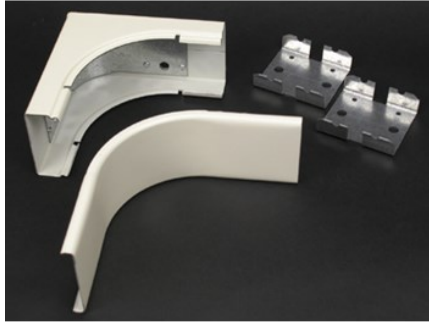

## 2400 RADIUSED INTERNAL ELBOW FITTING

2417FO | [Wiremold](#)

---

### FEATURES & BENEFITS

90 degree internal corner elbow provides 2" (51mm) cable bend radius control for fiber optic and UTP/STP cable installations. Two couplings included.

**PRODUCT**  
ENVIRONMENTAL PROFILE

#### TECHNICAL INFORMATION

Material: Steel

Capacity: Dual-Channel