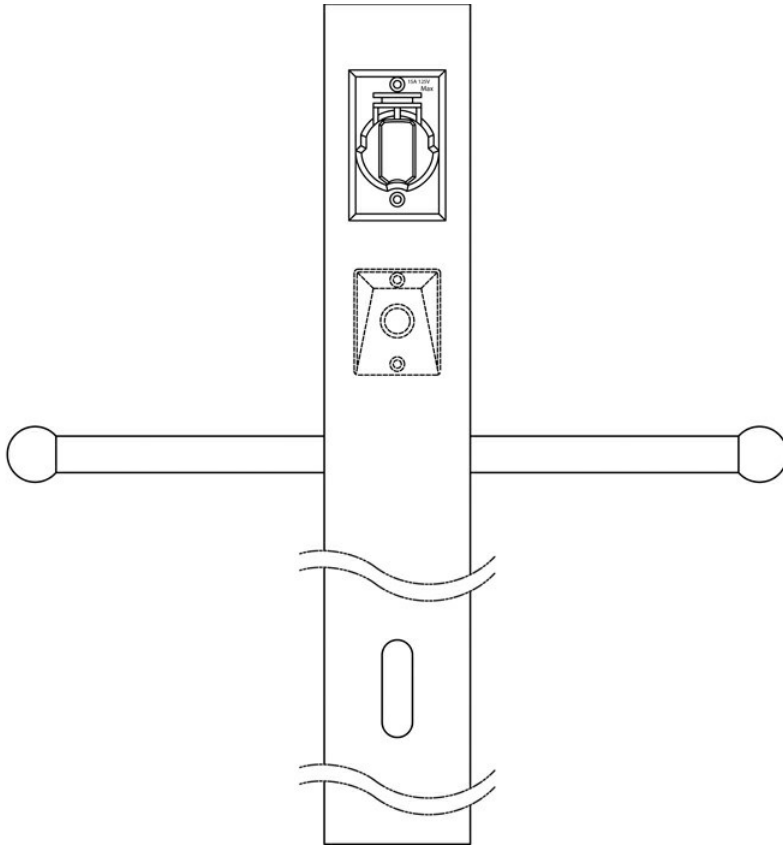

# Post w/Ext Photoeye ladder rest and GCO BK

49907BK (Black (Painted))

Project Name: \_\_\_\_\_  
Location: \_\_\_\_\_  
Type: \_\_\_\_\_  
Qty: \_\_\_\_\_  
Comments: \_\_\_\_\_

## Dimensions

Weight	3.85 LBS
--------	----------

## Dimensions

Height	84.00"
Width	3.00"