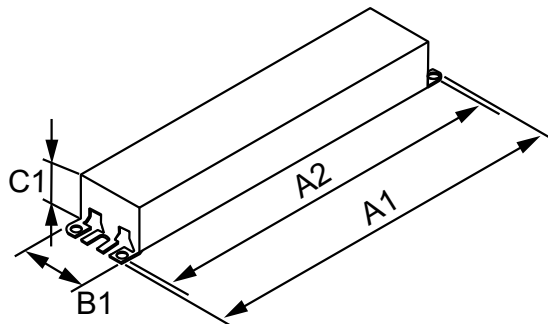

Max Ballast-Lamp Distance Through Wiring	Any = 20'
Mechanical and Housing	
Housing Material	Metal
Housing	BL2
Housing Dimensions	14.31" x 3.19" x 2.63"
Approval and Application	
EMC Immunity Standard	FCC Non-Consumer
Sound Rating	A
UL Recognized	No

Product Data	
Order product name	SIGNPRO MAG ISB104014EI
EAN/UPC - Product	781087135808
Order code	ISB104014EI
Numerator - Quantity Per Pack	1
Numerator - Packs per outer box	1
Material Nr. (12NC)	913701262501
Net Weight (Piece)	4.523 kg

Dimensional drawing

Product	A1	A2	B1	C1
SIGNPRO MAG ISB104014EI	14.31 in	13.75 in	3.19 in	2.63 in

ELE SIGN BAL(1-4) T12HO 10-40FT 120-277V