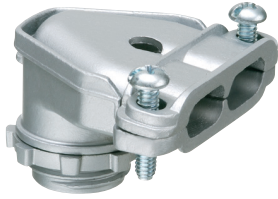

90° Duplex Connector

Zinc die-cast.

Twin screw for Flex • NM • AC • MCI steel and aluminum jacketed cables • MCI-A cable.

CATALOG NUMBER	UPC/DCI/NAED MFG #018997	TRADE SIZE	KO SIZE	UNIT PKG	STD PKG	DIM A	DIM B	DIM C	DIM D	CABLE RANGE
84690	00090	3/8	1/2	10	100	1.087	1.707	1.965	.379	.512-.610

Refer to chart on page E-27 for a list of cable types.

See page E-30 and E-31 for MCI-A cable ranges.

Concrete tight when taped.