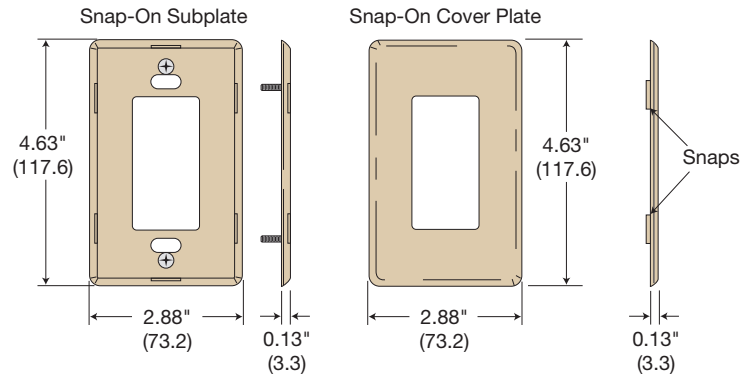

More Style In a Snap

Snap-on wallplates offer a clean, elegant look that can be installed in seconds. Screw the mounting plate onto the device and press the snap-on cover into place.

Snap-On Wallplates

Description		Color	Decorator Catalog Number	Toggle Catalog Number
1-Gang, 1-Decorator	1-Gang, 1-Toggle Style	Ivory Light Almond White	RCW1I RCW1LA RCW1W	RFW1I - RFW1W
2-Gang, 2-Decorator	2-Gang, 2-Toggle Style	Ivory Light Almond White	RCW2I RCW2LA RCW2W	RFW2I - RFW2W
3-Gang, 3-Decorator	3-Gang, 3-Toggle Style	Ivory Light Almond White	RCW3I RCW3LA RCW3W	RFW3I - RFW3W
4-Gang, 4-Decorator		Ivory Light Almond White	RCW4I RCW4LA RCW4W	- - -
5-Gang, 5-Decorator		Ivory Light Almond White	RCW5I RCW5LA RCW5W	- - -
6-Gang, 6-Decorator		Ivory Light Almond White	RCW6I RCW6LA RCW6W	- - -

Dimensions in Inches (mm)