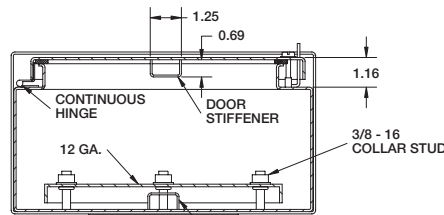

Accessories

- Back panels (reference tables)
- See pages J1-J19

SECTION X-X