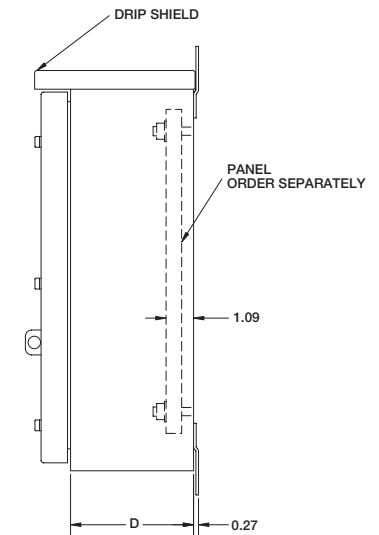

Accessories

- Back panels (reference tables)
- See pages J1-J19

SECTION X-X