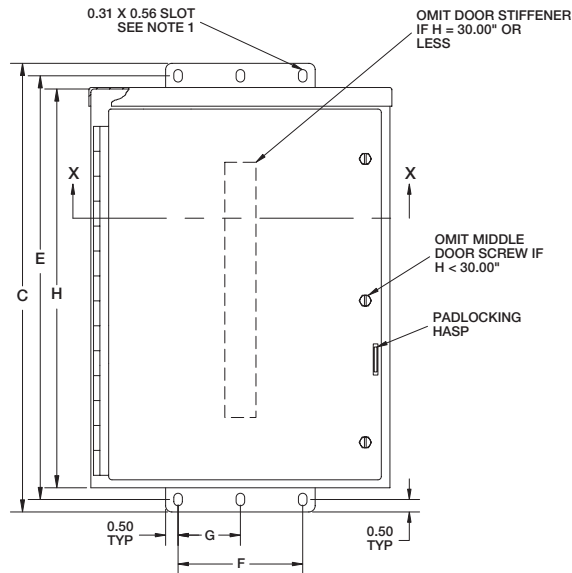

Accessories

- Back panels (reference tables)
- See pages J1-J19

SECTION X-X