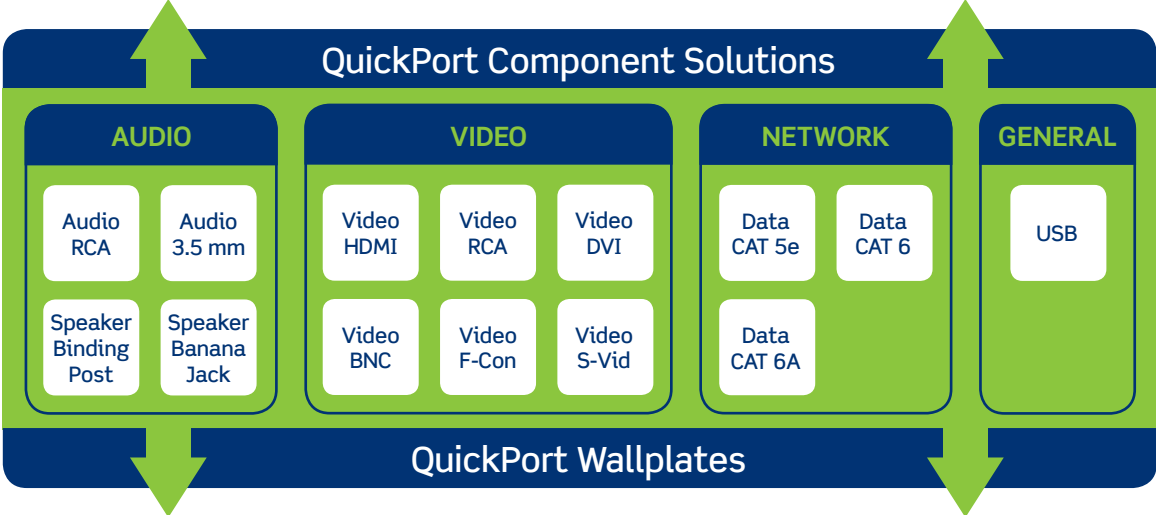

Component Video
Support cable runs up to 100 ft.

Composite/Stereo
Support cable runs up to 100 ft.

The Anatomy of a Multimedia Wallplate System

The Leviton **Multimedia Outlet System (MOS)** and **QuickPort Solutions** work together to provide hundreds of possible configurations. Select MOS, MOS and QuickPort or QuickPort only configurations. Wallplate options can include ID windows for labeling and identification.

Multimedia Outlet System

The Multimedia Outlet System (MOS) components include:

- RCA Feedthrough**: A small white component with three gold RCA connectors.
- VGA Feedthrough**: A white component with a female VGA port.
- VGA Screw Terminal**: A white component with a female VGA port and a green screw terminal.
- Single-Gang Wallplate**: A white wallplate with three vertical slots.
- Dual-Gang Wallplate**: A white wallplate with six vertical slots arranged in two columns of three.
- QuickPort Adapter Modules**: Three small white plastic modules with different connector shapes.
- Component Video**: A white component with three RCA connectors (red, white, blue).
- Composite AV**: A white component with three RCA connectors (red, white, yellow).
- VGA Video**: Two white components, each with a female VGA port.