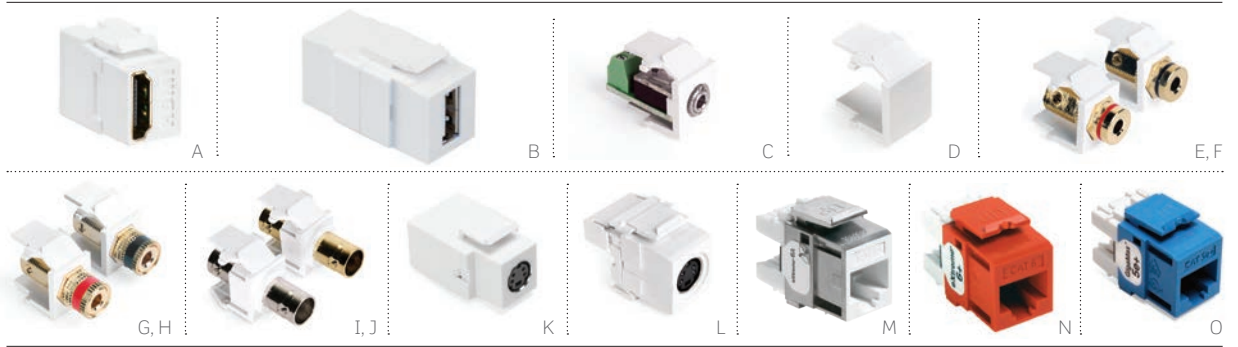

QUICKPORT A/V CONNECTORS & ADAPTERS							
DESCRIPTION	WHITE	LT. ALMOND	IVORY	GREY	BLACK	BROWN	
[A] HDMI Connector, feedthrough	40834-00W	40834-00T	40834-00I	—	40834-00E	—	
[B] USB A/A Connector, feedthrough	40835-00W	—	40835-00I	—	—	—	
[C] 3.5 mm Stereo Adapter, screw terminal	40839-SWS	—	40839-SIS	—	—	—	
[D] Blank Insert (pack of 10)	41084-BWB	41084-BTB	41084-BIB	41084-BGB	41084-BEB	41084-BBB	
[E] Banana Jack Connector, red stripe, feedthrough	40837-BWR	40837-BTR	40837-BIR	—	—	—	
[F] Banana Jack Connector, black stripe, feedthrough	40837-BWE	40837-BTE	40837-BIE	—	—	—	
[G] Binding Post Connector, red stripe, feedthrough	40833-BWR	40833-BTR	40833-BIR	—	40833-BER	40833-BBR	
[H] Binding Post Connector, black stripe, feedthrough	40833-BWE	40833-BTE	40833-BIE	—	40833-BEE	40833-BBE	
[I] BNC Connector, nickel-plated, feedthrough	41084-BWF	41084-BTF	41084-BIF	41084-BGF	41084-BEF	41084-BBF	
[J] BNC Connector, gold-plated, feedthrough	40832-0BW	40832-0BT	40832-0BI	—	—	—	
[K] S-Video Connector, feedthrough	40734-CVW	—	40734-CVI	—	—	—	
[L] S-Video Adapter, 110 termination	40734-SVW	40734-SVT	40734-SVI	40734-SVG	40734-SVE	—	
[M] eXtreme CAT 6A Component-Rated Connector*	6A10G-RW6	6A10G-RT6	6A10G-RI6	6A10G-RG6	6A10G-RE6	6A10G-RB6	
[N] eXtreme 6+ CAT 6 Connector*	61110-RW6	61110-RT6	61110-RI6	61110-RG6	61110-RE6	61110-RB6	
[O] GigaMax 5e CAT 5e Connector*	5G110-RW5	5G110-RT5	5G110-RI5	5G110-RG5	5G110-RE5	5G110-RB5	

* = Colors: Choose from any of the colors below.