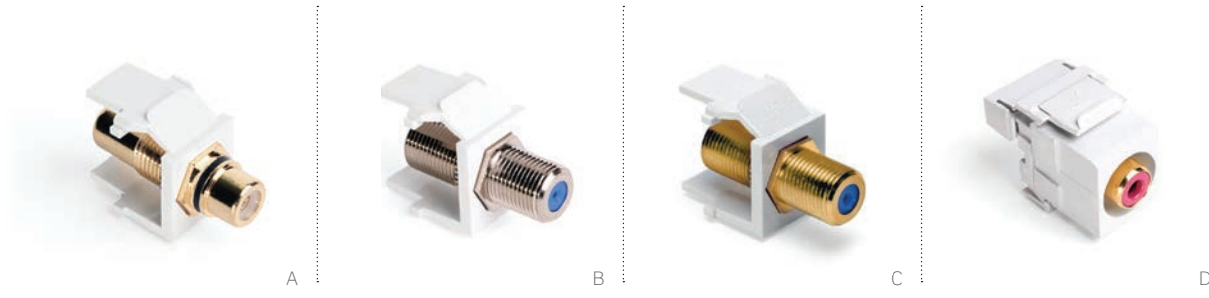

The QuickPort® Advantage

QUICKPORT FEEDTHROUGH RCA & F-CONNECTORS (FOR RCA & COAX CABLE)

DESCRIPTION	WHITE	LT. ALMOND	IVORY	GREY	BLACK	BROWN
[A] RCA Connector, gold-plated w/ black stripe, feedthrough	40830-BWE	40830-BTE	40830-BIE	40830-BGE	40830-BEE	40830-BBE
RCA Connector, gold-plated w/ red stripe, feedthrough	40830-BWR	40830-BTR	40830-BIR	40830-BGR	40830-BER	40830-BBR
RCA Connector, gold-plated w/ yellow stripe, feedthrough	40830-BWY	40830-BTY	40830-BIY	—	—	—
RCA Connector, gold-plated w/ green stripe, feedthrough	40830-BWV	—	40830-BIV	—	—	—
RCA Connector, gold-plated w/ blue stripe, feedthrough	40830-BWL	—	40830-BIL	—	—	—
[B] F-Connector, nickel-plated, feedthrough	41084-FWF	41084-FTF	41084-FIF	41084-FGF	41084-FEF	41084-FBF
[C] F-Connector, gold-plated, feedthrough	40831-OBW	40831-OBT	40831-OB I	—	—	—

QUICKPORT 110-STYLE RCA CONNECTORS (FOR UTP CABLE)

DESCRIPTION	WHITE	LT. ALMOND	IVORY	GREY	BLACK	BROWN
[D] RCA Connector, gold-plated w/ red barrel, 110 termination	40735-RRW	40735-RRT	40735-RR I	40735-RRG	40735-RRE	—
RCA Connector, gold-plated w/ white barrel, 110 termination	40735-RWW	40735-RWT	40735-RWI	40735-RWG	40735-RWE	—
RCA Connector, gold-plated w/ yellow barrel, 110 termination	40735-RYW	40735-RYT	40735-RYI	40735-RYG	40735-RYE	—
RCA Connector, gold-plated w/ green barrel, 110 termination	40735-RVW	—	40735-RVI	—	—	—
RCA Connector, gold-plated w/ blue barrel, 110 termination	40735-RLW	—	40735-RLI	—	—	—
RCA Connector, gold-plated w/ orange barrel, 110 termination	40735-ROW	40735-ROT	40735-ROI	40735-ROG	40735-ROE	—