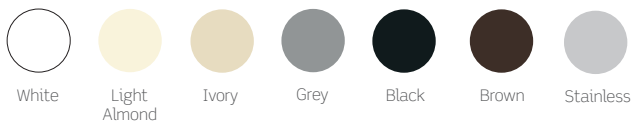

QUICKPORT ANGLED DUAL-GANG WALLPLATES WITH ID WINDOWS

DESCRIPTION	WHITE	LT. ALMOND	IVORY	GREY	BLACK	STAINLESS
8-Port Wallplate	—	—	—	—	—	43081-2L8

Additional QuickPort wallplate styles available at Leviton.com.