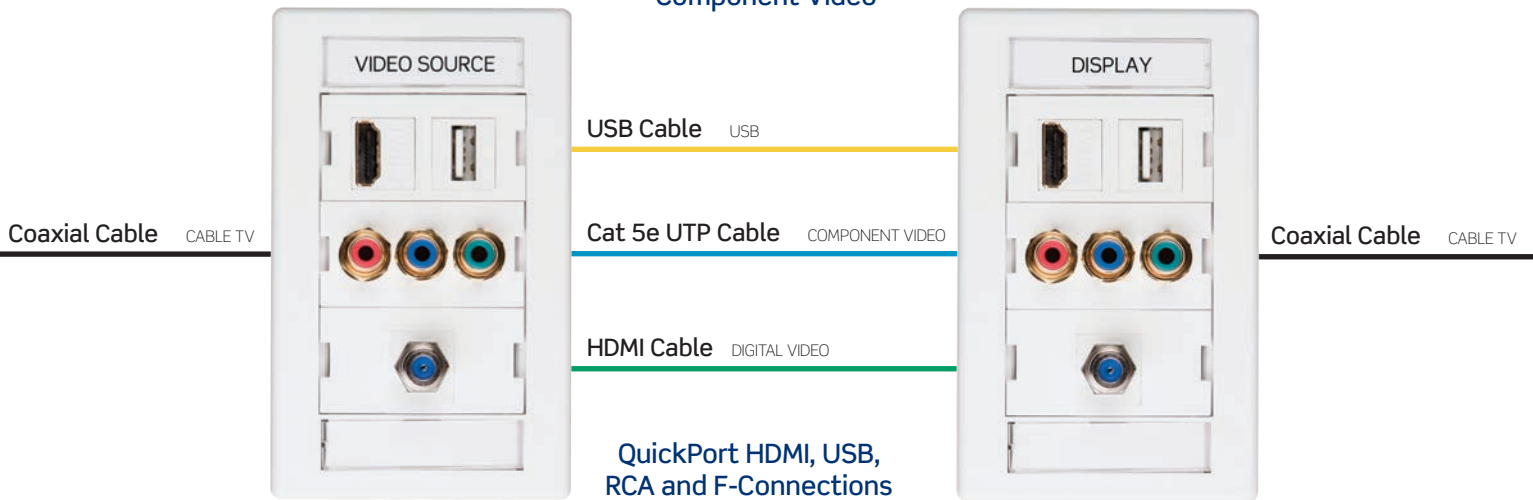

Mixed-use buildings combine commercial space with residential living areas and require a custom connectivity solution for flat screen displays. The restaurant on the ground floor may require a fast data network, while the tenant on the sixth floor wants a seamless home media experience. Leviton's audio, video, and data systems provide a series of options to meet the needs of almost any application. Solutions are designed to allow for easy additions and modifications as needs change.

Enhanced Multimedia Outlet System (MOS) Component Video

Installed Cost Comparison

Leviton's flat screen installation solution can reduce installation costs by up to 25%

Leviton

■ Connectors ■ Cable ■ Labor

Brand H

Common residential and mixed-use applications include connectivity solutions for:

- Televisions
- Home media centers
- Audio systems