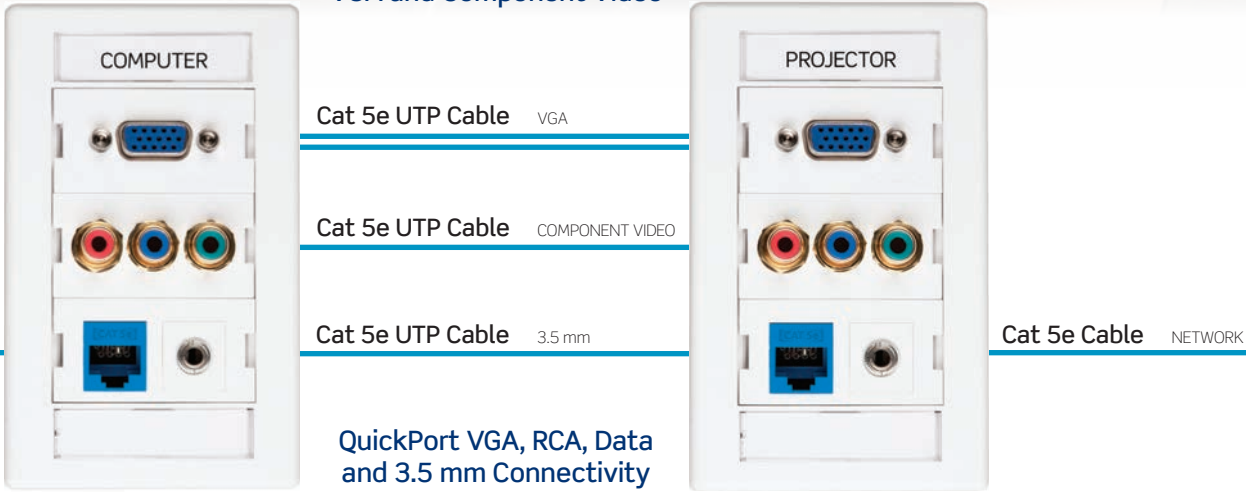

Classrooms have left behind the old days of slide projectors and chalkboards and have moved into an era of technology-based educational tools. Leviton's premier audio and video solutions provide the connectivity needed for everything from multimedia projectors to tablets. Leviton audio, video, and data connectivity systems provide the optimum performance, stunning video and crystal clear audio required to ensure a quality learning environment.

Enhanced Multimedia Outlet System (MOS) VGA and Component Video