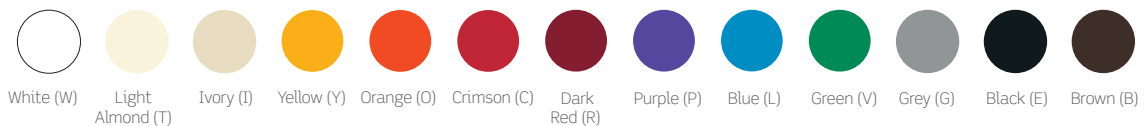

* = Colors: Choose from any of the colors below.