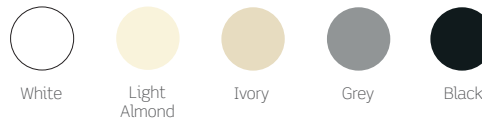

Multimedia Outlet System

The Multimedia Outlet System (MOS) components include:

- RCA Feedthrough**: A small white component with three gold RCA connectors.
- VGA Feedthrough**: A white component with a female VGA port.
- VGA Screw Terminal**: A white component with a female VGA port and a green screw terminal.
- Single-Gang Wallplate**: A white wallplate with three vertical slots.
- Dual-Gang Wallplate**: A white wallplate with six vertical slots arranged in two columns of three.
- QuickPort Adapter Modules**: Three small white plastic modules with different connector shapes.
- Component Video**: A white component with three RCA connectors (red, white, blue).
- Composite AV**: A white component with three RCA connectors (red, white, yellow).
- VGA Video**: Two white components, each with a female VGA port.

Stainless Steel Wallplates

Colored Plastic Wallplates

Additional QuickPort wallplate options available at Leviton.com.

Multimedia Outlet System Audio Video Solutions

MULTIMEDIA OUTLET SYSTEM HOUSINGS

DESCRIPTION	WHITE	LT. ALMOND	IVORY	GREY	BLACK
[A] Single-Gang Wallplate	41290-SMW	41290-SMT	41290-SMI	41290-SMG	41290-SME
[B] Dual-Gang Wallplate	41290-DMW	41290-DMT	41290-DMI	41290-DMG	41290-DME
[C] Surface-Mount Box	41296-MMW	41296-MMT	41296-MMI	41296-MMG	41296-MME
[D] Decora® Insert, holds one 1 unit high MOS Module	41649-00W	—	41649-00I	—	—