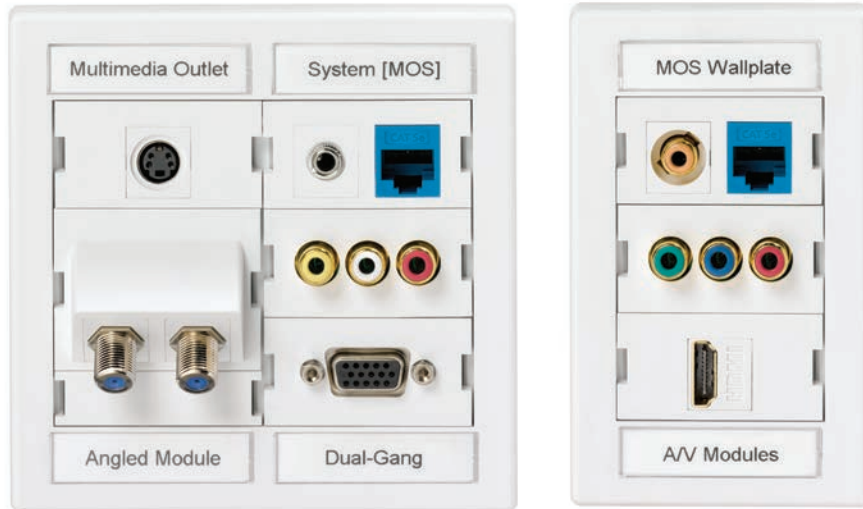

Multimedia Audio Video Solutions

The innovative Multimedia Outlet System (MOS) is designed for quick front-load installation of popular audio, video, and data connector modules. Modular design allows for simple field changes, enhanced connectivity solutions, and a multitude of configuration options.

The Multimedia Outlet System consists of surface-mount boxes, as well as single- and dual-gang wallplates, which accept a variety of copper, fiber, audio, video, and USB connectors.

Multimedia Outlet System

- Front-load installation allows for simple moves, adds, and changes
- Modules are available in 0.5, 1, 1.5, and 2 unit high sizes
- Allows flexibility in applications with a variety of voice, data, audio, and video needs

Enhanced Multimedia Outlet System Modules

A complete Leviton solution for all audio video applications

For Contractors:

- Fast tried and true 110 punch-down field termination
- Standard CAT 5e or higher, UTP or shielded cable
- Allows use of remnant cable
- Complete customizable Leviton MOS and QuickPort® solution

For Specifiers:

- Category cable familiarity and confidence
- Migration path to digital without changes to in-wall cables
- Cheaper, faster solution for typical applications