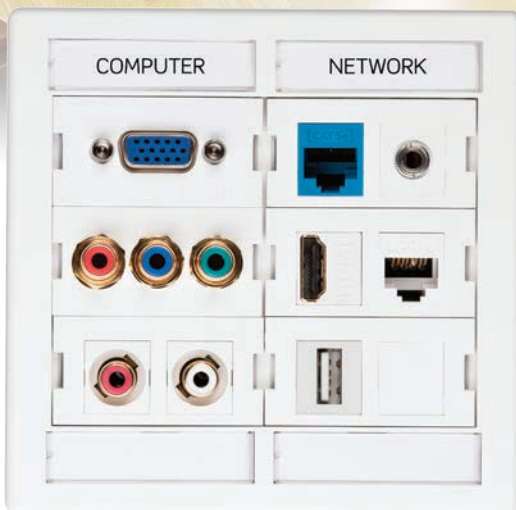

Conference Room Solutions

Companies require stable connections to communicate with associates both inside and outside of the office. Have confidence that all your presentations and meetings will run smoothly with a conference room equipped with quality audio, video, and data products. Leviton's connectivity solutions for business environments are easy to install and use, and provide reliable connections for a superior overall value.

Enhanced Multimedia Outlet System (MOS) VGA and Component Video