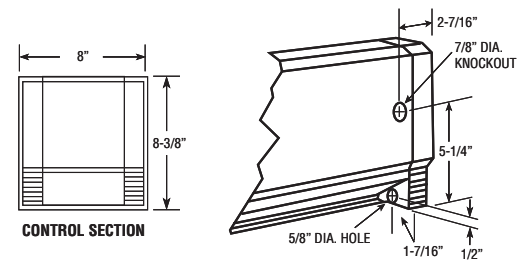

** HBBAC - HBBDR - HBBLVR - HBBWS accessories add 8" to baseboard length