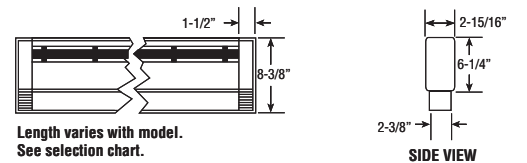

** HBBAC - HBBDR - HBBLVR - HBBWS accessories add 8" to baseboard length