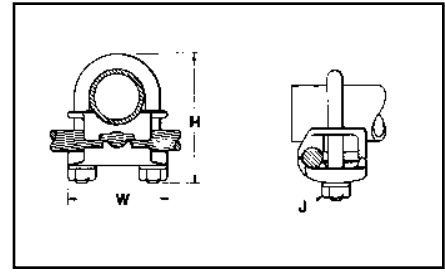

New!
Rebar to Wire
UL Listed and
CSA Certified
for Direct Burial

TYPE GAR

- Wire to Rebar
- Fence Post Grounding Connector
- Wire to Pipe

Wire to Rebar

Wire at Right Angle to Pipe

Wire Parallel to Pipe

For Parallel or 90° Copper Cable Connection to Rod or Pipe with the Same Connector

High copper alloy ground connector for joining a range of cable, parallel or at right angles to rod or tube. Especially good for fence posts. High copper alloy cast body with DURIMUM™ U-bolts, nuts and lockwashers, permit entire connection to be buried in ground or concrete without danger of corrosion.