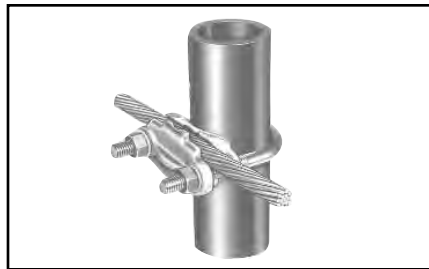

New!
Rebar to Wire
UL Listed and
CSA Certified
for Direct Burial

TYPE GAR

- Wire to Rebar
- Fence Post Grounding Connector
- Wire to Pipe

Wire to Rebar

Wire at Right Angle to Pipe

Wire Parallel to Pipe

For Parallel or 90° Copper Cable Connection to Rod or Pipe with the Same Connector

High copper alloy ground connector for joining a range of cable, parallel or at right angles to rod or tube. Especially good for fence posts. High copper alloy cast body with DURIMUM™ U-bolts, nuts and lockwashers, permit entire connection to be buried in ground or concrete without danger of corrosion.