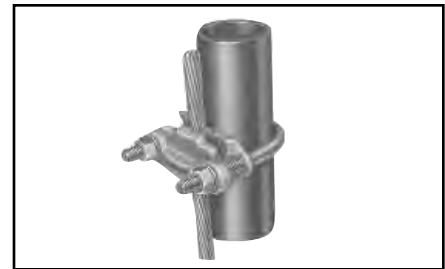

New!
Rebar to Wire
UL Listed and
CSA Certified
for Direct Burial

TYPE GAR

- Wire to Rebar
- Fence Post Grounding Connector
- Wire to Pipe

Wire to Rebar

Wire at Right Angle to Pipe

Wire Parallel to Pipe

For Parallel or 90° Copper Cable Connection to Rod or Pipe with the Same Connector

High copper alloy ground connector for joining a range of cable, parallel or at right angles to rod or tube. Especially good for fence posts. High copper alloy cast body with DURIMUM™ U-bolts, nuts and lockwashers, permit entire connection to be buried in ground or concrete without danger of corrosion.