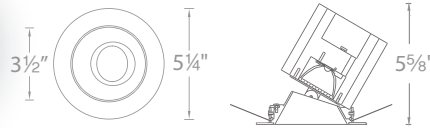

HR-3LED-T318

3.5" Tesla™ LED 0°-30° Adjustable Trim

WAC LIGHTING

Responsible Lighting®

Fixture Type:

Catalog Number:

Project:

Location:

PRODUCT DESCRIPTION

Minimum profile, round 0° to 30° adjustable trim with interior open reflector.

FEATURES

- 3.5" aperture
- Damp location listed
- 30° visual cutoff angle for glare control
- Adjustable fixtures are ideal for sloped ceiling applications
- 50,000 hour rated life
- 5 year WAC Lighting product warranty

SPECIFICATIONS

Construction: Durable die-cast aluminum construction with borosilicate glass lens. Extruded aluminum heat sink.

Power Consumption: 21.5W

Dimming: 0-10V Dimming: 100%-10%
ELV Dimming: 100%-15% (120V only)

Mounting: Two heavy gauge retention clips hold trim firmly to housing.

Finish: Powder coated white
Electroplated brushed nickel and copper bronze

Standards: ETL & cETL Listed.

TRIMS

Model#	Beam	Color Temp	CRI	Lumens	CBCP	Finish
HR-3LED-T318 0° to 30° Adjustable	S 15°	27 2700K	85	775	3883	HBN Haze/Brushed Nickel HCB Haze/Copper Bronze HWT Haze/White BBN Specular Black/Brushed Nickel BCB Specular Black/Copper Bronze BWT Specular Black/White BN Brushed Nickel CB Copper Bronze WT White
		W 3000K	85	830	4393	
		9W 3000K	90	764	2667	
		35 3500K	85	845	4176	
		C 4000K	85	775	4130	
	N 28°	27 2700K	85	815	2016	
		W 3000K	85	855	2114	
		9W 3000K	90	787	1831	
		35 3500K	85	875	2188	
		C 4000K	85	840	2227	
	F 50°	27 2700K	85	785	1105	
		W 3000K	85	865	1196	
		9W 3000K	90	796	1045	
		35 3500K	85	860	1203	
		C 4000K	85	800	1169	

HR-3LED-T318 - -

Example: HR-3LED-T318F-C-SB/BN

COMPATIBLE HOUSINGS See individual housing spec sheets for complete information.

New Construction

HR-3LED-H18D1-ICA Narrow, IC-Rated, Airtight 120V-277V	HR-3LED-H18D1-ICAC Narrow, IC-Rated, Airtight Chicago Plenum 120V-277V
HR-3LED-H18D-ICA IC-Rated, Airtight 120V-277V	HR-3LED-H18D-ICAC IC-Rated, Airtight Chicago Plenum 120V-277V
HR-3LED-H18D-EMICA IC-Rated, Airtight Emergency Backup Battery 120V	HR3LED-H18D-EMICAF IC-Rated, Airtight Emergency Backup Battery 277V

Remodel

HR-3LED-R22D Non-IC 120V-277V

REPLACEMENT MODULES

Reflectors

Spot	SL-REF-LUX10-S
Narrow Flood	SL-REF-LUX10-N
Flood	SL-REF-LUX10-F

LED

2700K	85 CRI	LXS8-PW27
3000K	85 CRI	LXS8-PW30
3000K	90 CRI	LXS9-PW30
3500K	85 CRI	LXS8-PW35
4000K	85 CRI	LXS8-PW40

waclighting.com

Phone (800) 526.2588

Fax (800) 526.2585

Headquarters/Eastern Distribution Center

44 Harbor Park Drive

Port Washington, NY 11050

Central Distribution Center

1600 Distribution Ct

Lithia Springs, GA 30122

Western Distribution Center

1750 Archibald Avenue

Ontario, CA 91760