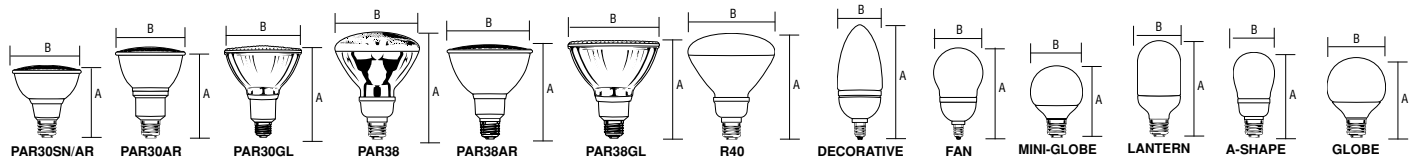

You can be sure...if it's Westinghouse

NEW!

Master Carton/													(A) (B)	
Watts	Base	WLC#	Code Abbreviation	Inner Pack	Incand. Equiv.	Lamp	Finish	Kelvin	CRI	Lumens	Average Rated Hours	MOL	MOD	
T2 Smaller Size Mini-Twist Lamps														
4	Std.	36670	4MINITWIST/27	96/24	25	Mini-Twist	Soft White	2700	82	250	8000	3 ³ / ₁₆ "	1 ⁵ / ₈ "	
9	Std.	37934	9MINITWIST/27	24/8	40	Mini-Twist	Soft White	2700	80	500	10000	4"	1 ⁵ / ₈ "	
	Std.	37937	9MINITWIST/27/4	6	40	Mini-Twist	Soft White	2700	80	500	10000	4"	1 ⁵ / ₈ "	
	Std.	37935	9MINITWIST/35	24/8	40	Mini-Twist	Bright White	3500	80	500	10000	4"	1 ⁵ / ₈ "	
	Std.	37938	9MINITWIST/35/4	6	40	Mini-Twist	Bright White	3500	80	500	10000	4"	1 ⁵ / ₈ "	
	Std.	37936	9MINITWIST/65	24/8	40	Mini-Twist	Daylight	6500	80	500	10000	4"	1 ⁵ / ₈ "	
	Std.	37939	9MINITWIST/65/4	6	40	Mini-Twist	Daylight	6500	80	500	10000	4"	1 ⁵ / ₈ "	
13	GU24	37990	13MINITWIST/GU24/27	24/8	60	Mini-Twist	Soft White	2700	82	800	10000	3 ⁵ / ₈ "	1 ¹³ / ₁₆ "	
	Cand.	37948	13MINITWIST/CB/27/2	12/6	60	Mini-Twist	Soft White	2700	80	800	10000	4 ¹ / ₈ "	1 ¹³ / ₁₆ "	
	Std.	37945	13MINITWIST/27	24/8	60	Mini-Twist	Soft White	2700	80	800	10000	4 ¹ / ₈ "	1 ¹³ / ₁₆ "	
	Std.	37946	13MINITWIST/27/4	6	60	Mini-Twist	Soft White	2700	80	800	10000	4 ¹ / ₈ "	1 ¹³ / ₁₆ "	
	Std.	37947	13MINITWIST/27/6	4	60	Mini-Twist	Soft White	2700	80	800	10000	4 ¹ / ₈ "	1 ¹³ / ₁₆ "	
	Std.	37940	13MINITWIST/27/12	4	60	Mini-Twist	Soft White	2700	80	800	10000	4 ¹ / ₈ "	1 ¹³ / ₁₆ "	
	Std.	37941	13MINITWIST/35	24/8	60	Mini-Twist	Bright White	3500	80	800	10000	4 ¹ / ₈ "	1 ¹³ / ₁₆ "	
	Std.	37942	13MINITWIST/35/4	6	60	Mini-Twist	Bright White	3500	80	800	10000	4 ¹ / ₈ "	1 ¹³ / ₁₆ "	
	Std.	37714	13MINITWIST/50	24/8	60	Mini-Twist	850	5000	82	880	10000	4 ¹ / ₈ "	1 ¹³ / ₁₆ "	
	Std.	37943	13MINITWIST/65	24/8	60	Mini-Twist	Daylight	6500	80	800	10000	4 ¹ / ₈ "	1 ¹³ / ₁₆ "	
	Std.	37944	13MINITWIST/65/4	6	60	Mini-Twist	Daylight	6500	80	800	10000	4 ¹ / ₈ "	1 ¹³ / ₁₆ "	
14	Std.	36660	14MINITWIST/41	48/4	60	Mini-Twist	Cool White	4100	82	800	10000	4 ⁵ / ₈ "	1 ¹³ / ₁₆ "	
18	GU24	36308	18MINITWIST/GU24/27	48/12	75	Mini-Twist	Soft White	2700	82	1200	10000	3 ¹³ / ₁₆ "	2 ⁵ / ₁₆ "	
	Std.	37950	18MINITWIST/27	24/8	75	Mini-Twist	Soft White	2700	80	1100	10000	4 ¹ / ₂ "	2 ¹ / ₈ "	
	Std.	37949	18MINITWIST/27/4	6	75	Mini-Twist	Soft White	2700	80	1100	10000	4 ¹ / ₂ "	2 ¹ / ₈ "	
	Std.	37951	18MINITWIST/35	24/8	75	Mini-Twist	Bright White	3500	80	1100	10000	4 ¹ / ₂ "	2 ¹ / ₈ "	
	Std.	37952	18MINITWIST/35/4	6	75	Mini-Twist	Bright White	3500	80	1100	10000	4 ¹ / ₂ "	2 ¹ / ₈ "	
	Std.	37715	18MINITWIST/50	24/8	75	Mini-Twist	850	5000	82	1200	10000	4 ¹ / ₂ "	2 ¹ / ₈ "	
	Std.	37953	18MINITWIST/65	24/8	75	Mini-Twist	Daylight	6500	80	1100	10000	4 ¹ / ₂ "	2 ¹ / ₈ "	
	Std.	37954	18MINITWIST/65/4	6	75	Mini-Twist	Daylight	6500	80	1100	10000	4 ¹ / ₂ "	2 ¹ / ₈ "	
20	Std.	36613	20MINITWIST/41	48/4	75	Mini-Twist	Cool White	4100	82	1100	10000	4 ¹³ / ₁₆ "	2 ³ / ₈ "	
23	GU24	37994	23MINITWIST/GU24/27	24/8	100	Mini-Twist	Soft White	2700	82	1600	10000	4 ¹ / ₄ "	2 ¹ / ₈ "	
	Std.	37955	23MINITWIST/27	24/8	100	Mini-Twist	Soft White	2700	80	1600	10000	4 ⁷ / ₈ "	2 ¹ / ₈ "	
	Std.	37956	23MINITWIST/27/4	6	100	Mini-Twist	Soft White	2700	80	1600	10000	4 ⁷ / ₈ "	2 ¹ / ₈ "	
	Std.	37957	23MINITWIST/27/6	4	100	Mini-Twist	Soft White	2700	80	1600	10000	4 ⁷ / ₈ "	2 ¹ / ₈ "	
	Std.	37958	23MINITWIST/35	24/8	100	Mini-Twist	Bright White	3500	80	1600	10000	4 ⁷ / ₈ "	2 ¹ / ₈ "	
	Std.	37959	23MINITWIST/35/4	6	100	Mini-Twist	Bright White	3500	80	1600	10000	4 ⁷ / ₈ "	2 ¹ / ₈ "	
	Std.	36611	23MINITWIST/41	48/4	100	Mini-Twist	Cool White	4100	82	1500	10000	5 ¹ / ₈ "	2 ³ / ₈ "	
	Std.	37716	23MINITWIST/50	24/8	100	Mini-Twist	850	5000	82	1600	10000	4 ⁷ / ₈ "	2 ¹ / ₈ "	
	Std.	37960	23MINITWIST/65	24/8	100	Mini-Twist	Daylight	6500	80	1600	10000	4 ⁷ / ₈ "	2 ¹ / ₈ "	
	Std.	37961	23MINITWIST/65/4	6	100	Mini-Twist	Daylight	6500	80	1600	10000	4 ⁷ / ₈ "	2 ¹ / ₈ "	
High Wattage Twist Lamps														
27	GU24	36310	27MINITWIST/GU24/27	48/12	100	Twist	Soft White	2700	82	1850	10000	4 ¹³ / ₁₆ "	2 ³ / ₈ "	
	Std.	36609	27MINITWIST/27	48/4	100	Twist	Soft White	2700	82	1750	10000	5 ¹ / ₁₆ "	2 ³ / ₈ "	
	Std.	36608	27MINITWIST/35	48/4	100	Twist	Bright White	3500	82	1750	10000	5 ¹ / ₁₆ "	2 ³ / ₈ "	
	Std.	36607	27MINITWIST/41	48/4	100	Twist	Cool White	4100	82	1750	10000	5 ¹ / ₁₆ "	2 ³ / ₈ "	
	Std.	36662	27MINITWIST/FS/55	48/4	100	Twist	Full Spectrum	5500	90	1750	10000	5 ¹ / ₁₆ "	2 ³ / ₈ "	
32	Std.	37917	32TWIST/27	4	125	Twist	Soft White	2700	82	2100	10000	6"	2 ¹³ / ₁₆ "	
	Std.	37717	32TWIST/50	4	125	Twist	850	5000	80	1920	8000	5 ¹³ / ₁₆ "	2 ¹³ / ₁₆ "	
42	Std.	37918	42TWIST/27	4	150	Twist	Soft White	2700	82	2800	10000	7"	2 ¹³ / ₁₆ "	
	Std.	37720	42TWIST/50	4	150	Twist	850	5000	80	2800	8000	7"	2 ¹³ / ₁₆ "	
	Std.	37919	42TWIST/65	4	150	Twist	Daylight	6500	82	2800	10000	7"	2 ¹³ / ₁₆ "	
65	Std.	37721	65TWIST/50	6	200	Twist	850	5000	82	3800	8000	11"	3 ⁷ / ₈ "	
68	Std.	37921	68TWIST/27	4	300	Twist	Soft White	2700	82	4200	8000	9 ⁵ / ₈ "	3 ⁷ / ₈ "	
	Mogul	37920	68TWIST/E39/65	4	300	Twist	Daylight	6500	82	4200	8000	9 ¹ / ₂ "	3 ⁷ / ₈ "	
85	Std.	37722	85TWIST/50	6	340	Twist	850	5000	82	4800	8000	11 ³ / ₄ "	3 ¹⁵ / ₁₆ "	
	Std.	37072	85TWIST/65	6	340	Twist	Daylight	6500	82	5200	8000	11 ³ / ₄ "	3 ¹⁵ / ₁₆ "	
105	Std.	37723	105TWIST/50	6	420	Twist	850	5000	82	5800	8000	12 ¹ / ₂ "	3 ¹⁵ / ₁₆ "	
	Std.	37073	105TWIST/65	6	420	Twist	Daylight	6500	82	6250	8000	12 ¹ / ₂ "	3 ¹⁵ / ₁₆ "	
Reflector Lamps														
R20														
9	Std.	37966	9CFLR20/F/27	12	40	R20	Soft White	2700	82	300	8000	4 ⁵ / ₁₆ "	2 ¹ / ₂ "	
	Std.	37968	9CFLR20/F/27/2	4	40	R20	Soft White	2700	82	300	8000	4 ⁵ / ₁₆ "	2 ¹ / ₂ "	
	Std.	37967	9CFLR20/F/35	4	40	R20	Bright White	3500	82	300	8000	4 ⁵ / ₁₆ "	2 ¹ / ₂ "	
	Std.	37969	9CFLR20/F/65	4	40	R20	Daylight	6500	82	300	8000	4 ⁵ / ₁₆ "	2 ¹ / ₂ "	
PAR20														
9	Std.	37987	9CFLPAR20/30/AR	6	35	PAR20	Bright White	3000	82	320	8000	3 ¹⁵ / ₁₆ "	2 ⁵ / ₈ "	
	Std.	36692	9CFLPAR20/50/AR	50	35	PAR20	850	5000	82	350	8000	3 ¹⁵ / ₁₆ "	2 ⁵ / ₈ "	
R30														
15	Std.	37970	15CFLR30/F/27	4	60	R30	Soft White	2700	82	650	8000	5 ³ / ₈ "	3 ¹¹ / ₁₆ "	
	Std.	37971	15CFLR30/F/27/2	4	60	R30	Soft White	2700	82	650	8000	5 ³ / ₈ "	3 ¹¹ / ₁₆ "	
	Std.	37972	15CFLR30/F/27/6	6	60	R30	Soft White	2700	82	650	8000	5 ³ / ₈ "	3 ¹¹ / ₁₆ "	
	Std.	37973	15CFLR30/F/35	4	60	R30	Bright White	3500	82	650	8000	5 ³ / ₈ "	3 ¹¹ / ₁₆ "	
	Std.	37974	15CFLR30/F/65	4	60	R30	Daylight	6500	82	650	8000	5 ³ / ₈ "	3 ¹¹ / ₁₆ "	