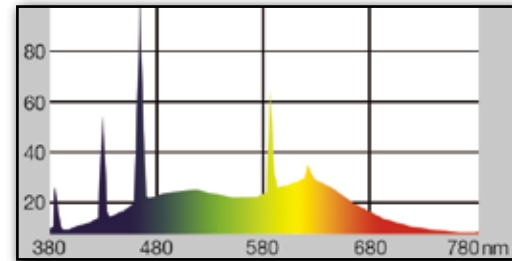

6500K

Contains mercury. Dispose of according to local, state or federal laws.
For more information, go to www.lamprecycle.org or call 1-888-417-6222.

Call 1-800-999-2226 EST/CST, 1-800-421-3433 PST/MST, or log on at www.westinghouselightbulbs.com
Westinghouse Lighting Corporation, Philadelphia, PA 19154-1029, U.S.A. Westinghouse Lighting Corporation, a Westinghouse Electric Corporation licensee
© "Westinghouse" and "You can be sure...if it's Westinghouse" are all registered trademarks of Westinghouse Electric Corporation

You can be sure...if it's Westinghouse