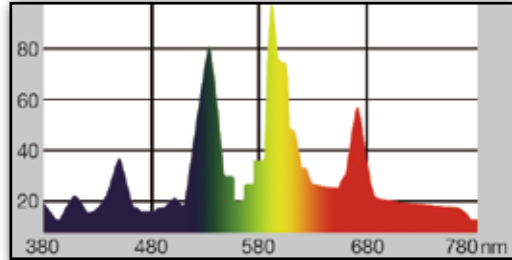

* Std. Base Adapter(s) Included

Westinghouse

Technical Information

TYPICAL FLUORESCENT LAMP MORTALITY

LUMEN MAINTENANCE CURVE

2700K

3000K

3500K