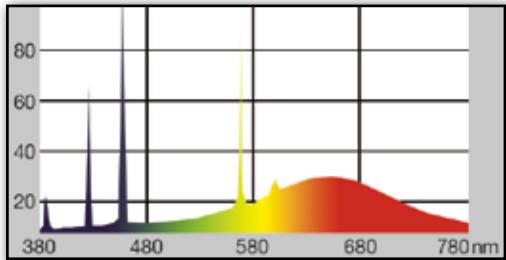

* Std. Base Adapter(s) Included

Westinghouse

Technical Information

TYPICAL FLUORESCENT LAMP MORTALITY

LUMEN MAINTENANCE CURVE

2700K

3000K

3500K