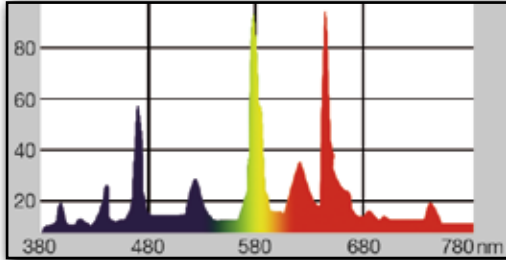

* Std. Base Adapter(s) Included

Westinghouse

Technical Information

TYPICAL FLUORESCENT LAMP MORTALITY

LUMEN MAINTENANCE CURVE

2700K

3000K

3500K