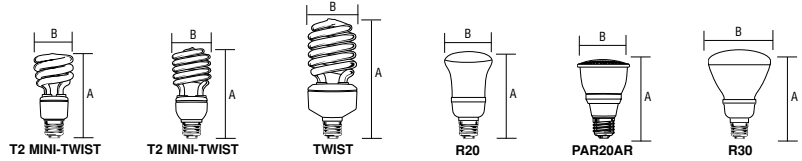

You can be sure...if it's Westinghouse

NEW!

Master Carton/													(A) (B)	
Watts	Base	WLC#	Code Abbreviation	Inner Pack	Incand. Equiv.	Lamp	Finish	Kelvin	CRI	Lumens	Average Rated Hours	MOL	MOD	
T2 Smaller Size Mini-Twist Lamps														
4	Std.	36670	4MINITWIST/27	96/24	25	Mini-Twist	Soft White	2700	82	250	8000	3 ³ / ₁₆ "	1 ⁵ / ₈ "	
9	Std.	37934	9MINITWIST/27	24/8	40	Mini-Twist	Soft White	2700	80	500	10000	4"	1 ⁵ / ₈ "	
	Std.	37937	9MINITWIST/27/4	6	40	Mini-Twist	Soft White	2700	80	500	10000	4"	1 ⁵ / ₈ "	
	Std.	37935	9MINITWIST/35	24/8	40	Mini-Twist	Bright White	3500	80	500	10000	4"	1 ⁵ / ₈ "	
	Std.	37938	9MINITWIST/35/4	6	40	Mini-Twist	Bright White	3500	80	500	10000	4"	1 ⁵ / ₈ "	
	Std.	37936	9MINITWIST/65	24/8	40	Mini-Twist	Daylight	6500	80	500	10000	4"	1 ⁵ / ₈ "	
	Std.	37939	9MINITWIST/65/4	6	40	Mini-Twist	Daylight	6500	80	500	10000	4"	1 ⁵ / ₈ "	
13	GU24	37990	13MINITWIST/GU24/27	24/8	60	Mini-Twist	Soft White	2700	82	800	10000	3 ⁵ / ₈ "	1 ¹³ / ₁₆ "	
	Cand.	37948	13MINITWIST/CB/27/2	12/6	60	Mini-Twist	Soft White	2700	80	800	10000	4 ¹ / ₈ "	1 ¹³ / ₁₆ "	
	Std.	37945	13MINITWIST/27	24/8	60	Mini-Twist	Soft White	2700	80	800	10000	4 ¹ / ₈ "	1 ¹³ / ₁₆ "	
	Std.	37946	13MINITWIST/27/4	6	60	Mini-Twist	Soft White	2700	80	800	10000	4 ¹ / ₈ "	1 ¹³ / ₁₆ "	
	Std.	37947	13MINITWIST/27/6	4	60	Mini-Twist	Soft White	2700	80	800	10000	4 ¹ / ₈ "	1 ¹³ / ₁₆ "	
	Std.	37940	13MINITWIST/27/12	4	60	Mini-Twist	Soft White	2700	80	800	10000	4 ¹ / ₈ "	1 ¹³ / ₁₆ "	
	Std.	37941	13MINITWIST/35	24/8	60	Mini-Twist	Bright White	3500	80	800	10000	4 ¹ / ₈ "	1 ¹³ / ₁₆ "	
	Std.	37942	13MINITWIST/35/4	6	60	Mini-Twist	Bright White	3500	80	800	10000	4 ¹ / ₈ "	1 ¹³ / ₁₆ "	
	Std.	37714	13MINITWIST/50	24/8	60	Mini-Twist	850	5000	82	880	10000	4 ¹ / ₈ "	1 ¹³ / ₁₆ "	
	Std.	37943	13MINITWIST/65	24/8	60	Mini-Twist	Daylight	6500	80	800	10000	4 ¹ / ₈ "	1 ¹³ / ₁₆ "	
	Std.	37944	13MINITWIST/65/4	6	60	Mini-Twist	Daylight	6500	80	800	10000	4 ¹ / ₈ "	1 ¹³ / ₁₆ "	
14	Std.	36660	14MINITWIST/41	48/4	60	Mini-Twist	Cool White	4100	82	800	10000	4 ⁵ / ₈ "	1 ¹³ / ₁₆ "	
18	GU24	36308	18MINITWIST/GU24/27	48/12	75	Mini-Twist	Soft White	2700	82	1200	10000	3 ¹³ / ₁₆ "	2 ⁵ / ₁₆ "	
	Std.	37950	18MINITWIST/27	24/8	75	Mini-Twist	Soft White	2700	80	1100	10000	4 ¹ / ₂ "	2 ¹ / ₈ "	
	Std.	37949	18MINITWIST/27/4	6	75	Mini-Twist	Soft White	2700	80	1100	10000	4 ¹ / ₂ "	2 ¹ / ₈ "	
	Std.	37951	18MINITWIST/35	24/8	75	Mini-Twist	Bright White	3500	80	1100	10000	4 ¹ / ₂ "	2 ¹ / ₈ "	
	Std.	37952	18MINITWIST/35/4	6	75	Mini-Twist	Bright White	3500	80	1100	10000	4 ¹ / ₂ "	2 ¹ / ₈ "	
	Std.	37715	18MINITWIST/50	24/8	75	Mini-Twist	850	5000	82	1200	10000	4 ¹ / ₂ "	2 ¹ / ₈ "	
	Std.	37953	18MINITWIST/65	24/8	75	Mini-Twist	Daylight	6500	80	1100	10000	4 ¹ / ₂ "	2 ¹ / ₈ "	
	Std.	37954	18MINITWIST/65/4	6	75	Mini-Twist	Daylight	6500	80	1100	10000	4 ¹ / ₂ "	2 ¹ / ₈ "	
20	Std.	36613	20MINITWIST/41	48/4	75	Mini-Twist	Cool White	4100	82	1100	10000	4 ¹³ / ₁₆ "	2 ³ / ₈ "	
23	GU24	37994	23MINITWIST/GU24/27	24/8	100	Mini-Twist	Soft White	2700	82	1600	10000	4 ¹ / ₄ "	2 ¹ / ₈ "	
	Std.	37955	23MINITWIST/27	24/8	100	Mini-Twist	Soft White	2700	80	1600	10000	4 ⁷ / ₈ "	2 ¹ / ₈ "	
	Std.	37956	23MINITWIST/27/4	6	100	Mini-Twist	Soft White	2700	80	1600	10000	4 ⁷ / ₈ "	2 ¹ / ₈ "	
	Std.	37957	23MINITWIST/27/6	4	100	Mini-Twist	Soft White	2700	80	1600	10000	4 ⁷ / ₈ "	2 ¹ / ₈ "	
	Std.	37958	23MINITWIST/35	24/8	100	Mini-Twist	Bright White	3500	80	1600	10000	4 ⁷ / ₈ "	2 ¹ / ₈ "	
	Std.	37959	23MINITWIST/35/4	6	100	Mini-Twist	Bright White	3500	80	1600	10000	4 ⁷ / ₈ "	2 ¹ / ₈ "	
	Std.	36611	23MINITWIST/41	48/4	100	Mini-Twist	Cool White	4100	82	1500	10000	5 ¹ / ₈ "	2 ³ / ₈ "	
	Std.	37716	23MINITWIST/50	24/8	100	Mini-Twist	850	5000	82	1600	10000	4 ⁷ / ₈ "	2 ¹ / ₈ "	
	Std.	37960	23MINITWIST/65	24/8	100	Mini-Twist	Daylight	6500	80	1600	10000	4 ⁷ / ₈ "	2 ¹ / ₈ "	
	Std.	37961	23MINITWIST/65/4	6	100	Mini-Twist	Daylight	6500	80	1600	10000	4 ⁷ / ₈ "	2 ¹ / ₈ "	
High Wattage Twist Lamps														
27	GU24	36310	27MINITWIST/GU24/27	48/12	100	Twist	Soft White	2700	82	1850	10000	4 ¹³ / ₁₆ "	2 ³ / ₈ "	
	Std.	36609	27MINITWIST/27	48/4	100	Twist	Soft White	2700	82	1750	10000	5 ¹ / ₁₆ "	2 ³ / ₈ "	
	Std.	36608	27MINITWIST/35	48/4	100	Twist	Bright White	3500	82	1750	10000	5 ¹ / ₁₆ "	2 ³ / ₈ "	
	Std.	36607	27MINITWIST/41	48/4	100	Twist	Cool White	4100	82	1750	10000	5 ¹ / ₁₆ "	2 ³ / ₈ "	
	Std.	36662	27MINITWIST/FS/55	48/4	100	Twist	Full Spectrum	5500	90	1750	10000	5 ¹ / ₁₆ "	2 ³ / ₈ "	
32	Std.	37917	32TWIST/27	4	125	Twist	Soft White	2700	82	2100	10000	6"	2 ¹³ / ₁₆ "	
	Std.	37717	32TWIST/50	4	125	Twist	850	5000	80	1920	8000	5 ¹³ / ₁₆ "	2 ¹³ / ₁₆ "	
42	Std.	37918	42TWIST/27	4	150	Twist	Soft White	2700	82	2800	10000	7"	2 ¹³ / ₁₆ "	
	Std.	37720	42TWIST/50	4	150	Twist	850	5000	80	2800	8000	7"	2 ¹³ / ₁₆ "	
	Std.	37919	42TWIST/65	4	150	Twist	Daylight	6500	82	2800	10000	7"	2 ¹³ / ₁₆ "	
65	Std.	37721	65TWIST/50	6	200	Twist	850	5000	82	3800	8000	11"	3 ⁷ / ₈ "	
68	Std.	37921	68TWIST/27	4	300	Twist	Soft White	2700	82	4200	8000	9 ⁵ / ₈ "	3 ⁷ / ₈ "	
	Mogul	37920	68TWIST/E39/65	4	300	Twist	Daylight	6500	82	4200	8000	9 ¹ / ₂ "	3 ⁷ / ₈ "	
85	Std.	37722	85TWIST/50	6	340	Twist	850	5000	82	4800	8000	11 ³ / ₄ "	3 ¹⁵ / ₁₆ "	
	Std.	37072	85TWIST/65	6	340	Twist	Daylight	6500	82	5200	8000	11 ³ / ₄ "	3 ¹⁵ / ₁₆ "	
105	Std.	37723	105TWIST/50	6	420	Twist	850	5000	82	5800	8000	12 ¹ / ₂ "	3 ¹⁵ / ₁₆ "	
	Std.	37073	105TWIST/65	6	420	Twist	Daylight	6500	82	6250	8000	12 ¹ / ₂ "	3 ¹⁵ / ₁₆ "	
Reflector Lamps														
R20														
9	Std.	37966	9CFLR20/F/27	12	40	R20	Soft White	2700	82	300	8000	4 ⁵ / ₁₆ "	2 ¹ / ₂ "	
	Std.	37968	9CFLR20/F/27/2	4	40	R20	Soft White	2700	82	300	8000	4 ⁵ / ₁₆ "	2 ¹ / ₂ "	
	Std.	37967	9CFLR20/F/35	4	40	R20	Bright White	3500	82	300	8000	4 ⁵ / ₁₆ "	2 ¹ / ₂ "	
	Std.	37969	9CFLR20/F/65	4	40	R20	Daylight	6500	82	300	8000	4 ⁵ / ₁₆ "	2 ¹ / ₂ "	
PAR20														
9	Std.	37987	9CFLPAR20/30/AR	6	35	PAR20	Bright White	3000	82	320	8000	3 ¹⁵ / ₁₆ "	2 ⁵ / ₈ "	
	Std.	36692	9CFLPAR20/50/AR	50	35	PAR20	850	5000	82	350	8000	3 ¹⁵ / ₁₆ "	2 ⁵ / ₈ "	
R30														
15	Std.	37970	15CFLR30/F/27	4	60	R30	Soft White	2700	82	650	8000	5 ³ / ₈ "	3 ¹¹ / ₁₆ "	
	Std.	37971	15CFLR30/F/27/2	4	60	R30	Soft White	2700	82	650	8000	5 ³ / ₈ "	3 ¹¹ / ₁₆ "	
	Std.	37972	15CFLR30/F/27/6	6	60	R30	Soft White	2700	82	650	8000	5 ³ / ₈ "	3 ¹¹ / ₁₆ "	
	Std.	37973	15CFLR30/F/35	4	60	R30	Bright White	3500	82	650	8000	5 ³ / ₈ "	3 ¹¹ / ₁₆ "	
	Std.	37974	15CFLR30/F/65	4	60	R30	Daylight	6500	82	650	8000	5 ³ / ₈ "	3 ¹¹ / ₁₆ "	