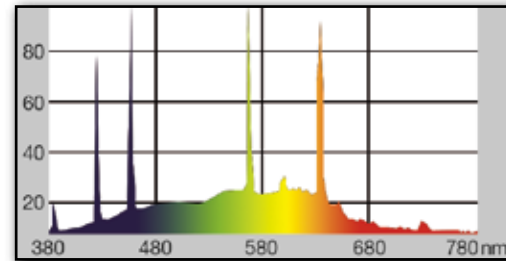

Westinghouse

Technical Information

5100K

Contains mercury. Dispose of according to local, state or federal laws.
For more information, go to www.lamprecycle.org or call 1-888-417-6222.

Call 1-800-999-2226 EST/CST, 1-800-421-3433 PST/MST, or log on at www.westinghouselightbulbs.com
Westinghouse Lighting Corporation, Philadelphia, PA 19154-1029, U.S.A. Westinghouse Lighting Corporation, a Westinghouse Electric Corporation licensee
© "Westinghouse" and "You can be sure...if it's Westinghouse" are all registered trademarks of Westinghouse Electric Corporation

You can be sure...if it's Westinghouse