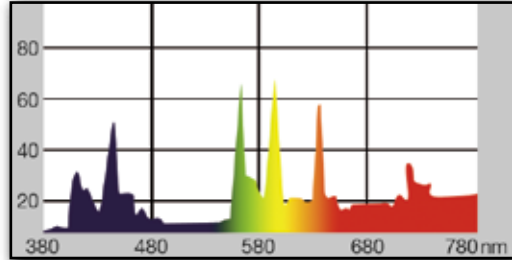

Westinghouse

Technical Information

4100K

Contains mercury. Dispose of according to local, state or federal laws.
For more information, go to www.lamprecycle.org or call 1-888-417-6222.

Call 1-800-999-2226 EST/CST, 1-800-421-3433 PST/MST, or log on at www.westinghouselightbulbs.com
Westinghouse Lighting Corporation, Philadelphia, PA 19154-1029, U.S.A. Westinghouse Lighting Corporation, a Westinghouse Electric Corporation licensee
© "Westinghouse" and "You can be sure...if it's Westinghouse" are all registered trademarks of Westinghouse Electric Corporation

You can be sure...if it's Westinghouse