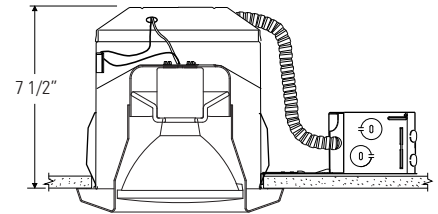

**1081/1004IC/N**  
*Lyte<sup>ning</sup>*  
Convertible IC/Non-IC

**1081 /1004ICR**  
*Lyte<sup>ning</sup>* Remodeler  
Convertible IC/Non-IC

Complete Fixture consists of Reflector Trim & Frame-In Kit. Select each separately.

Reflector Trim	Frame-In Kit - See Individual Frame-In Kit Specification Sheets			
	Frame-In Kit	Installation Type	Lamping	Height
<b>1081WH</b> Gloss White	<b>Incandescent</b>			
<b>1081CD</b> Clear Diffuse	1004IC/N	5" IC	75W PAR30 outdoor rated*	7 1/2"
	1004ICR	5" IC Remodeler	75W PAR30 outdoor rated*	7 1/2"
	1004IC/N	5" Non-IC	75W PAR30 outdoor rated*	7 1/2"
	1004ICR	5" Non-IC Remodeler	75W PAR30 outdoor rated*	7 1/2"

### Features

- Reflector:** Formed aluminum, 0.040" thick (18 ga.);Gloss White and Clear Diffuse finish.
- Frame-In Kit:** Use only with Frame-In Kits shown above. See Frame-In Kit specification sheets for more details.
- Gasket:** Flexible, high temperature silicone gasket ensure sealing of electrical components.