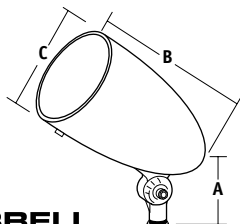

308/309 Series

Bullet Lampholders

- PAR/BR Lampholders, 150w max.
- Decorative finishes vary
- Die-cast aluminum housing (and doors)
- Tempered glass lens
- Large 1/2" swivel knuckle, 308 down aim outdoors, 309 is universal aim
- Medium base porcelain socket (150w max) for PAR/BR models
- Available in Gray, Black, Green, Bronze, White and Verdi finishes; See ordering information
- CSA certified to UL 1598, CSA 22.2 No. 250.0-00, Suitable for wet locations
- Deep shield, louver, wire guard accessories vary

ORDERING INFORMATION

Catalog Number	Description	Finish	Weight lbs. (kg)
Damp Location Listed - Aim Down Outdoors¹			
308-13-M	8 1/4" long	Garden Green	2.25 (1)
Wet Location Listed - Universal Aiming²			
309-13-ML	9 7/8" long	Garden Green	3 (1.4)
309-14-ML	9 7/8" long	Matte Black	3 (1.4)
309-M51-ML	9 7/8" long	Dark Bronze	3 (1.4)
309-M54-ML	9 7/8" long	White	3 (1.4)

1 Use medium base PAR 38 lamps or smaller, 150w maximum

2 Use PAR 38 or BR40 lamps, 150w maximum

ACCESSORIES - Order Separately

Catalog Number	Description	Weight lbs. (kg)
264 0097 9702	Clear lens	.5 (0.2)
1324	Zinc-plated wire guard	.25 (0.1)
309-S	Shield, 7" X 45°, black	1.7 (0.8)
C-5	Wall or tree box, 3 mounting lugs in body; 2 1/2" hubs in "L" shape layout, side access plate	.25 (.11)
S-329-B	Cast round box, 4", 6-sided 1/2" back hub (wall or ceiling)	.75 (.3)
NM-BC	Non-metallic high impact phenolic weatherproof box & cover, box is drilled at 180° for two burial cable connectors (included), allowing feed-through capability; gasketed cover has weathertight 1/2" hub; brass cover with screws; gray	
1414-BOX	Cast iron box - two side hubs, one top (1/2"); heavy-duty; gray	.8 (.4)
TRN-XX ¹	Trunnion adaptor for 1/2" threaded knuckle mount	.5 (.23)

308 Series

A	B	C
5"	8 1/4"	5 3/8"
127 mm	210 mm	137 mm

309 Series

A	B	C
5"	9 7/8"	5 3/8"
127 mm	251 mm	137 mm

HUBBELL
Outdoor Lighting