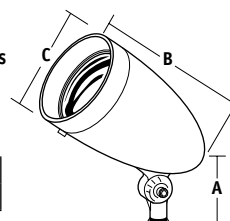

308/309 Series

Bullet Lampholders

- PAR/BR Lampholders, 150w max.
- Decorative finishes vary
- Die-cast aluminum housing (and doors)
- Tempered glass lens
- Large 1/2" swivel knuckle, 308 down aim outdoors, 309 is universal aim
- Medium base porcelain socket (150w max) for PAR/BR models
- Available in Gray, Black, Green, Bronze, White and Verdi finishes; See ordering information
- CSA certified to UL 1598, CSA 22.2 No. 250.0-00, Suitable for wet locations
- Deep shield, louver, wire guard accessories vary

1 Use medium base PAR 38 lamps or smaller, 150w maximum

2 Use PAR 38 or BR40 lamps, 150w maximum

ACCESSORIES - Order Separately

Catalog Number	Description	Weight lbs. (kg)
264 0097 9702	Clear lens	.5 (0.2)
1324	Zinc-plated wire guard	.25 (0.1)
309-S	Shield, 7" X 45°, black	1.7 (0.8)
C-5	Wall or tree box, 3 mounting lugs in body; 2 1/2" hubs in "L" shape layout, side access plate	.25 (.11)
S-329-B	Cast round box, 4", 6-sided 1/2" back hub (wall or ceiling)	.75 (.3)
NM-BC	Non-metallic high impact phenolic weatherproof box & cover, box is drilled at 180° for two burial cable connectors (included), allowing feed-through capability; gasketed cover has weathertight 1/2" hub; brass cover with screws; gray	
1414-BOX	Cast iron box - two side hubs, one top (1/2"); heavy-duty; gray	.8 (.4)
TRN-XX ¹	Trunnion adaptor for 1/2" threaded knuckle mount	.5 (.23)

1 Specify finish, e.g. Dark Bronze - DB

C-5

S-329-B

NM-BC

1414

TRN-XX

1324

309-S

308 Series

A	B	C
5"	8 1/4"	5 3/8"
127 mm	210 mm	137 mm

309 Series

A	B	C
5"	9 7/8"	5 3/8"
127 mm	251 mm	137 mm

HUBBELL
Outdoor Lighting