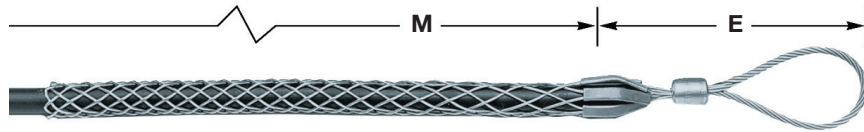

Light Duty Grips

Light Duty Grips are made of galvanized steel in a single weave construction. They feature a flexible eye for easy attachment to a pulling line.

IMPORTANT

Read all breaking strength, safety and technical data relating to this product. Pages V-17 to V-26.

Light Duty Grips

Cable Diameter Range Inches (cm)	Approx. Breaking Strength Lbs. (N)	E Inches (cm)	M Inches (cm)	Catalog Number
Short				
.50"-.62" (1.27-1.57)	2,800 (12,454)	5" (12.70)	11" (27.94)	03303001
.63"-.74" (1.60-1.88)	2,800 (12,454)	5" (12.70)	11" (27.94)	03303002
.75"-.99" (1.90-2.51)	4,000 (17,792)	6" (15.24)	12" (30.48)	03303003
1.00"-1.24" (2.54-3.15)	5,300 (23,574)	7" (17.78)	13" (33.02)	03303004
1.25"-1.49" (3.17-3.78)	5,300 (23,574)	7" (17.78)	14" (35.56)	03303005
1.50"-1.74" (3.81-4.42)	6,800 (30,246)	8" (20.32)	15" (38.10)	03303006
1.75"-1.99" (4.44-5.05)	8,500 (37,808)	9" (22.86)	17" (43.18)	03303007
2.00"-2.49" (5.08-6.32)	8,500 (37,808)	9" (22.86)	18" (45.72)	03303008
Standard				
.50"-.62" (1.27-1.57)	2,800 (12,454)	5" (12.70)	16" (40.64)	03303010
.63"-.74" (1.60-1.88)	2,800 (12,454)	5" (12.70)	16" (40.64)	03303011
.75"-.99" (1.90-2.51)	4,000 (17,792)	6" (15.24)	20" (50.80)	03303012
1.00"-1.24" (2.54-3.15)	6,800 (30,246)	7" (17.78)	20" (50.80)	03303013
1.25"-1.49" (3.17-3.78)	6,800 (30,246)	7" (17.78)	21" (53.34)	03303015
1.50"-1.99" (3.81-5.05)	6,800 (30,246)	8" (20.32)	23" (58.42)	03303016
2.00"-2.49" (5.08-6.32)	8,500 (37,808)	9" (22.86)	25" (63.50)	03303017
2.50"-2.99" (6.35-7.59)	10,600 (47,149)	9" (22.86)	27" (68.58)	03303018
3.00"-3.49" (7.62-8.86)	14,700 (65,386)	10" (25.40)	30" (76.20)	03303019
3.50"-3.99" (8.89-10.13)	14,700 (65,386)	10" (25.40)	32" (81.28)	03303029