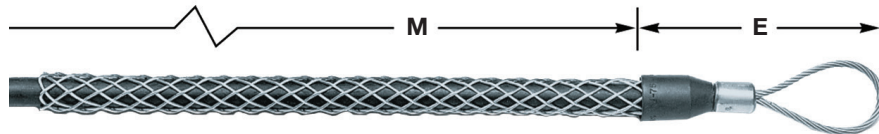

Junior Pulling Grips

Junior Pulling Grips feature a strong galvanized steel, single weave mesh. A flexible eye easily attaches to a pulling line, snake or fish tape.