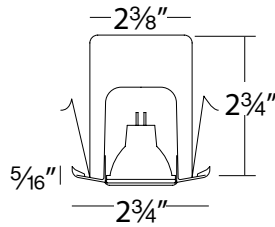

SPOT - model: HR-1136

Low Voltage Miniature Recessed Downlights

WAC LIGHTING
Responsible Lighting®

Fixture Type:

Catalog Number:

Project: _____

Location: _____

PRODUCT DESCRIPTION

Low voltage miniature recessed bevel trim unit with clear glass lens. Used for lighting in cabinets, displays and similar wooden applications. Not intended for use in walls or ceilings.

FEATURES

- Shallow installation depth ideal for use in shelving, cabinets and displays.
- Not intended for use in walls or ceilings
- Mounts quickly with butterfly clips
- Requires a Class 2 transformer
- Lamp has a 35° adjustable tilt from nadir
- Order lamp separately
- The supplied clear glass lens can be replaced with one lens accessory.
- An all-in-one style recessed unit, comes with housing and trim - ready to install out of one box.
- Non-IC unit. Intended for installations where insulating materials will not be present.

SPECIFICATIONS

Materials: Housing is steel, painted black. Electrical components within the can are a bi-pin ceramic socket with nickel plating and 18 gauge teflon insulated wires with fiberglass sleeves. A total of 36" of insulated wires lead from the socket out the top of the can to the strip-prepared ends.

Standards: UL & CUL Listed

ORDER NUMBER

Model #	Finish
HR-1136	BK Black
	BN Brushed Nickel
	CB Copper Bronze
	CH Chrome
	WT White

HR-1136 -

Example: HR-1136-BK

CLASS 2 ENCLOSED ELECTRONIC TRANSFORMERS

Model	Input	Output	Dimensions
EN-1260-RB2	120V	12V, 1 × 60W	6 1/2" x 1 5/8" x 1 1/4"
EN-12120-RB2*		12V, 2 × 60W	6" x 3 1/4" x 2 5/8"
EN-12180-RB2*		12V, 3 × 60W	6 3/4" x 3 5/8" x 2 5/8"
EN-12300-RB2*		12V, 5 × 60W	8 1/2" x 4 5/8" x 2 5/8"