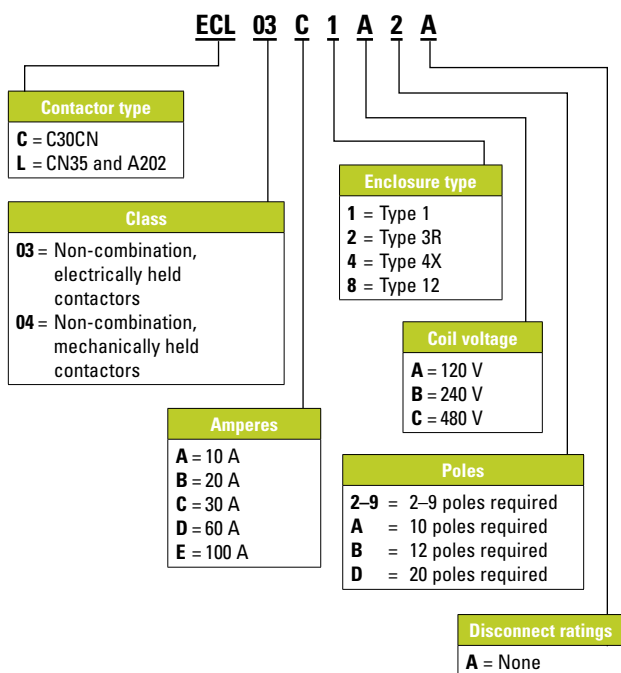

Catalog numbering system—enclosed lighting contactors

Lighting contactors

Lighting non-combination contactors, Type 1

Contactor type	Number of poles	Ampere rating	Coil voltage	Catalog number
C30CN, electrically held	2	30	120	ECC03C1A2A
C30CN, electrically held	4	30	120	ECC03C1A4A
C30CN, electrically held	6	30	120	ECC03C1A6A
CN35, electrically held	2	20	120	ECL03B1A2A
CN35, electrically held	4	20	120	ECL03B1A4A
CN35, electrically held	6	20	120	ECL03B1A6A