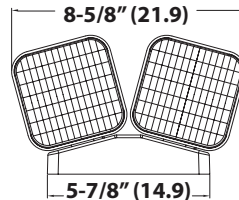

ELA LED

ELA LED T

ELA LED WP

ELA LED T WP

All dimensions are inches (centimeters).

Shipping weight: 3.6 lbs. (1.6 kgs.).

ORDERING INFORMATION

Catalog Number	UPC	Description	Voltage	Wattage ¹	Pallet Qty.	Standard Carton Qty.
ELA LED M12 ²	784231918326	Single remote lamp	9.6	1	432	12
ELA LED T M12 ²	784231918357	Double remote lamp	9.6	1	288	12
ELA LED WP M12 ²	784231918418	Single, weather-proof remote lamp	9.6	1	432	12
ELA LED T WP M12 ²	784231918449	Double, weather-proof remote lamp	9.6	1	192	12