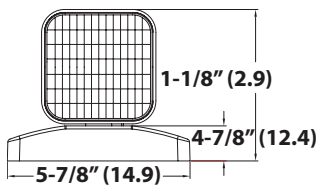

ELA LED

ELA LED T

ELA LED WP

ELA LED T WP

All dimensions are inches (centimeters).

Shipping weight: 3.6 lbs. (1.6 kgs.).

ORDERING INFORMATION

Catalog Number	UPC	Description	Voltage	Wattage ¹	Pallet Qty.	Standard Carton Qty.
ELA LED M12 ²	784231918326	Single remote lamp	9.6	1	432	12
ELA LED T M12 ²	784231918357	Double remote lamp	9.6	1	288	12
ELA LED WP M12 ²	784231918418	Single, weather-proof remote lamp	9.6	1	432	12
ELA LED T WP M12 ²	784231918449	Double, weather-proof remote lamp	9.6	1	192	12