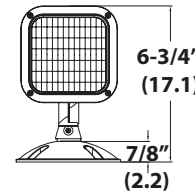

ELA LED

ELA LED T

ELA LED WP

ELA LED T WP

All dimensions are inches (centimeters).

Shipping weight: 3.6 lbs. (1.6 kgs.).

ORDERING INFORMATION

Catalog Number	UPC	Description	Voltage	Wattage ¹	Pallet Qty.	Standard Carton Qty.
ELA LED M12 ²	784231918326	Single remote lamp	9.6	1	432	12
ELA LED T M12 ²	784231918357	Double remote lamp	9.6	1	288	12
ELA LED WP M12 ²	784231918418	Single, weather-proof remote lamp	9.6	1	432	12
ELA LED T WP M12 ²	784231918449	Double, weather-proof remote lamp	9.6	1	192	12