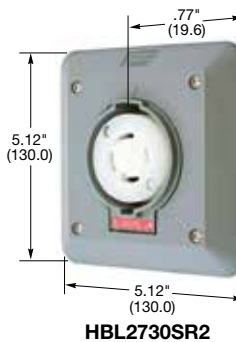

Note: See page B-54 for accessories.

Safety-Shroud® Twist-Lock®

Description	Catalog Number	IP20 SUITABILITY
Gray Valox® angle housing, one gang, back wired.	HBL2730AR	HBL2740AR
Gray Valox® surface mounting, one gang, back wired.	HBL2730SR	HBL2740SR
Gray Valox® semi-flush, two gang, back wired.	HBL2730SR2	HBL2740SR2

HBL2730SW

Single Flush Receptacles

Description	Catalog Number	IP20 SUITABILITY
Black nylon face, back and side wired.	HBL2730	HBL2740

Note: See page B-52 for accessories.

Insulgrip® Flanged Receptacles

Description	Catalog Number
Nylon casing, back wired.	HBL2736 HBL2746

Note: See page B-52 for accessories.

HBL2730AR

HBL2736

HBL2730

HBL2730SR2

HBL2730SR

Valox® is a trademark of SABIC Innovative Plastics, acquired from General Electric Company.

Dimensions in Inches (mm)