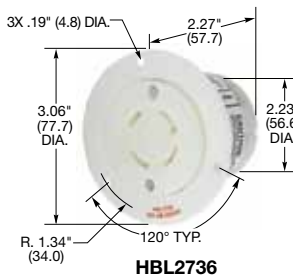

Twist-Lock® Devices

**30 Amp, 3Ø 480 and 3Ø 600 Volts AC
3 Pole, 4 Wire, Grounding**

30A 3Ø 480V AC NEMA L16-30R 10 HP	30A 3Ø 600V AC NEMA L17-30R

Connector Bodies

Watertight Safety-Shroud®

Description	Cord Dia.	IP66 SUITABILITY	UL Type 4x, 12
Black Valox® housing, white Valox® clamps.	.350"-1.150" (9-29)	HBL2733SW	HBL2743SW

Insulgrip®

Description	Cord Dia.	IP20 SUITABILITY	Catalog Number
Black and white nylon.	.350"-1.150" (9-29)	HBL2733	HBL2743
Corrosion resistant, yellow nylon.	.350"-1.150" (9-29)	HBL27CM33	HBL27CM43

Note: See page B-52 for accessories.

Receptacles

Watertight Safety-Shroud®

Description	Catalog Number	IP66 SUITABILITY	UL Type 4x, 12
Gray Valox® housing and flange, back wired.	HBL2730SW	HBL2740SW	

Note: See page B-54 for accessories.

Safety-Shroud® Twist-Lock®

Description	Catalog Number	IP20 SUITABILITY
Gray Valox® angle housing, one gang, back wired.	HBL2730AR	HBL2740AR
Gray Valox® surface mounting, one gang, back wired.	HBL2730SR	HBL2740SR
Gray Valox® semi-flush, two gang, back wired.	HBL2730SR2	HBL2740SR2

Single Flush Receptacles

Description	Catalog Number	IP20 SUITABILITY
Black nylon face, back and side wired.	HBL2730	HBL2740

Note: See page B-52 for accessories.

Insulgrip® Flanged Receptacles

Description	Catalog Number
Nylon casing, back wired.	HBL2736 HBL2746

Note: See page B-52 for accessories.

HBL2736

Valox® is a trademark of SABIC Innovative Plastics, acquired from General Electric Company.

Dimensions in Inches (mm)