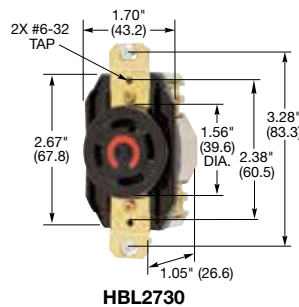

Twist-Lock® Devices

**30 Amp, 3Ø 480 and 3Ø 600 Volts AC
3 Pole, 4 Wire, Grounding**

30A 3Ø 480V AC NEMA L16-30R 10 HP	30A 3Ø 600V AC NEMA L17-30R
---	--------------------------------

Connector Bodies

Watertight Safety-Shroud®

Note: See page B-54 for accessories.

Safety-Shroud® Twist-Lock®

Description	Catalog Number	IP20 SUITABILITY
Gray Valox® angle housing, one gang, back wired.	HBL2730AR	HBL2740AR
Gray Valox® surface mounting, one gang, back wired.	HBL2730SR	HBL2740SR
Gray Valox® semi-flush, two gang, back wired.	HBL2730SR2	HBL2740SR2

HBL2730SW

Single Flush Receptacles

Description	Catalog Number	IP20 SUITABILITY
Black nylon face, back and side wired.	HBL2730	HBL2740

Note: See page B-52 for accessories.

Insulgrip® Flanged Receptacles

Description	Catalog Number
Nylon casing, back wired.	HBL2736 HBL2746

Note: See page B-52 for accessories.

HBL2730AR

HBL2736

HBL2730

HBL2730SR2

HBL2730SR

Valox® is a trademark of SABIC Innovative Plastics, acquired from General Electric Company.

Dimensions in Inches (mm)