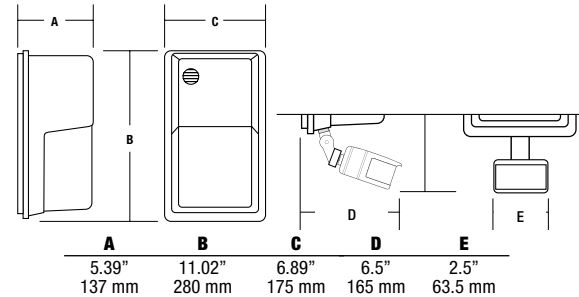

### LISTINGS

- Listed to UL 1598 for use in wet locations

### DIMENSIONS

### SHIPPING INFORMATION

Catalog Number	G.W(kg)/CTN	Carton Dimensions			Carton Qty. per Master Pack
		Length Inch (cm)	Width Inch (cm)	Height Inch (cm)	
NRG312LU5KBZ	5.33 (2.42)	11.8 (30)	7.4 (19)	6.1 (15.5)	1
NRG312LU5KBZPC	5.40 (2.45)	11.8 (30)	7.4 (19)	6.1 (15.5)	1