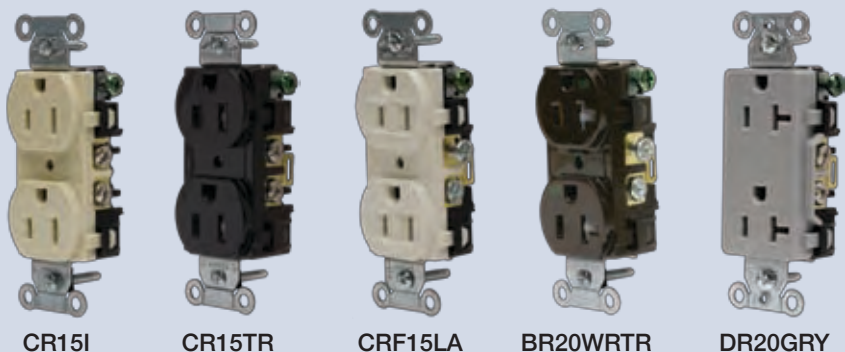

Hubbell Specification Grade Commercial Receptacles