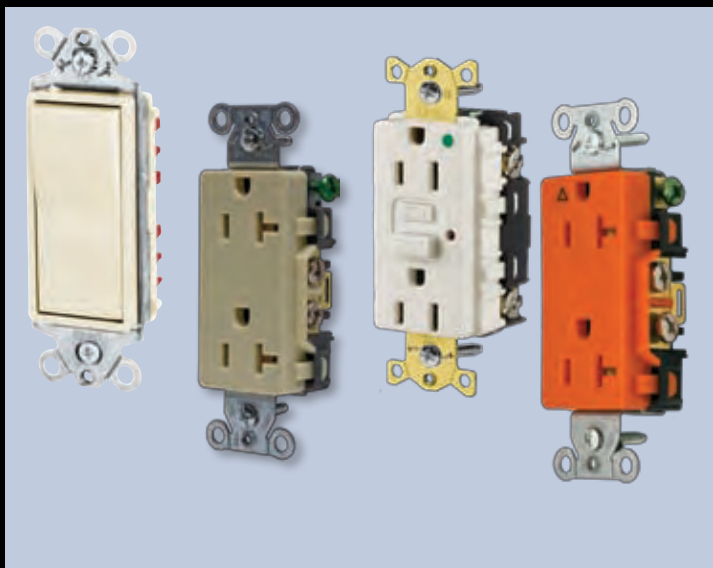

Specification Grade Devices

Buyer's Guide

Hubbell-Pro™ Heavy Duty Specification Grade Series
Hubbell Specification Grade Commercial Series