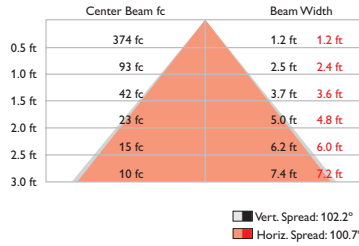

Specifications

Due to continuous improvements and innovations, specifications may change without notice.

Item	Specification	9.25 in (actual) 11 in (effective)	19.25 in (actual) 21 in (effective)	39.25 in (actual) 41 in (effective)
Output	Beam Angle	110° x 110°		
	Lumens	150	264	524
	Color Temperature	2700 K (+475 / -200)		
	Efficacy (lm / W)	25.0	26.4	26.2
	Mixing Distance	2 in (51 mm) to uniform light		
	CRI	71	72	73
	Lumen Maintenance	55,000 hours L70* @ 25° C 31,000 hours L70* @ 50° C		
Electrical	Input Voltage	100 / 120 / 220 – 240 VAC, 50 / 60 Hz		
	Power Consumption	5.5 W max. at full output, steady state 6 W peak in-rush	10 W max. at full output, steady state 13 W peak in-rush	20 W max. at full output, steady state 25 W peak in-rush
	Power Factor	≥ 95		
Control	Commercially available ELV, trailing edge, or reverse-phase control dimmer			
Physical	Dimensions (Height x Width x Depth)	.88 x 9.25 x 1.7 in (22 x 235 x 43 mm)	.88 x 19.25 x 1.7 in (22 x 489 x 43 mm)	.88 x 39.25 x 1.7 in (22 x 997 x 43 mm)
	Weight	7 oz (198 g)	13 oz (369 g)	1.6 lbs (728 g)
	Housing	Extruded aluminium, polycarbonate, White, Black, or Gray powder-coated finish		
	Lens	Clear polycarbonate		
	Fixture Connections	Integral male / female connectors		
	Operating Temperature	-4° – 122° F (-20° – 50° C)		
	Humidity	0 – 95%, non-condensing		
Maximum Fixture Run Length	Up to 50 ft (15.3 m) of fixtures on a single circuit, ≤ 324 W			
Certification and Safety	Certification	UL / cUL, FCC Class B, CE		
	LED Class	Class 1M LED product		
	Environment	Dry / Damp Location, IP50		

Power Consumption – 10 W, Lumens – 264, Efficacy – 26.4 lm / W

Polar Candela Distribution

For lux multiply fc by 10.7

Illuminance at Distance

For detailed product information, please refer to eW Profile Powercore Product Guide at www.colorkinetics.com/essentialwhite/ewprofile/