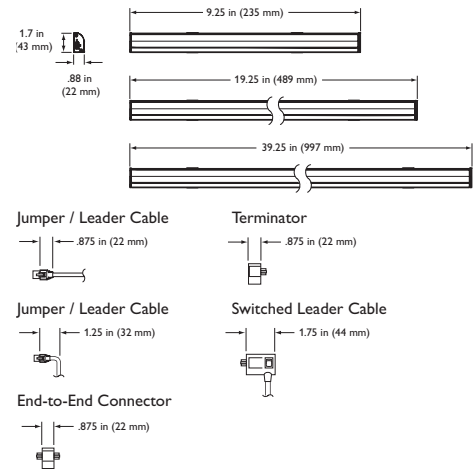

Illuminance at Distance

For detailed product information, please refer to eW Profile Powercore Product Guide at www.colorkinetics.com/essentialwhite/ewprofile/

Fixtures and Accessories

Item	Housing Color	Temp.	Size	Item Number	Philips 12NC
eW Profile Powercore, 100 VAC	White	2700 K	9.25 in (235 mm) (effective 11 in)	523-000026-18	910503700407
			19.25 in (489 mm) (effective 21 in)	523-000026-19	910503700408
			39.25 in (997 mm) (effective 41 in)	523-000026-20	910503700409
eW Profile Powercore, 120 VAC	White	2700 K	9.25 in (235 mm) (effective 11 in)	523-000027-18	910503700425
			19.25 in (489 mm) (effective 21 in)	523-000027-19	910503700426
			39.25 in (997 mm) (effective 41 in)	523-000027-20	910503700427
eW Profile Powercore, 220 – 240 VAC including Leader Cable and Terminator	White	2700 K	9.25 in (235 mm) (effective 11 in)	523-000028-36	910503700528
			19.25 in (489 mm) (effective 21 in)	523-000028-37	910503700529
			39.25 in (997 mm) (effective 41 in)	523-000028-38	910503700530
eW Profile Powercore, 220 – 240 VAC including End-to-End Connector	White	2700 K	9.25 in (235 mm) (effective 11 in)	523-000028-18	910503700443
			19.25 in (489 mm) (effective 21 in)	523-000028-19	910503700444
			39.25 in (997 mm) (effective 41 in)	523-000028-20	910503700445
Mounting Track	White		25 @ 9 in (229 mm)	120-000064-02	910503700273
			25 @ 19 in (483 mm)	120-000064-00	910503700271
			24 @ 39 in (991 mm)	120-000064-01	910503700272
Jumper Cable, 100 / 220 – 240 VAC	White		6 in (152 mm)	108-000035-05	910503700265
			12 in (305 mm)	108-000035-06	910503700266
			18 in (457 mm)	108-000035-07	910503700267
			5 ft (1.5 m)	108-000035-08	910503700268
Jumper Cable, 120 VAC	White		6 in (152 mm)	108-000035-00	910503700260
			12 in (305 mm)	108-000035-01	910503700261
			18 in (457 mm)	108-000035-02	910503700262
			5 ft (1.5 m)	108-000035-03	910503700263
End-to-End Connector, Quantity 5	White		.875 in (22 mm)	108-000035-10	910503700368
“Y” Jumper Cable and Terminator, 100 / 220 – 240 VAC	White		16.5 in (419 mm)	108-000035-09	910503700269
“Y” Jumper Cable and Terminator, 120 VAC	White		16.5 in (419 mm)	108-000035-04	910503700264
Switched Portable Leader Cable and Terminator, 120 VAC	White		10 ft (3 m)	108-000034-00	910503700258
Leader Cable and Terminator, 100 / 220 – 240 VAC	White		10 ft (3 m)	108-000034-01	910503700259
Permanent Wiring Compartment and Terminator, 120 VAC	White		1.125 x 1.75 x 3.5 in (29 x 45 x 89 mm) (Height x Width x Depth)	120-000065-00	910503700270
Switched Permanent Wiring Compartment and Terminator, 120 VAC	White		.875 x 2 x 4.25 in (22 x 51 x 108 mm) (Height x Width x Depth)	120-000065-04	910503701022

Use Item Number when ordering in North America.

Philips Color Kinetics
3 Burlington Woods Drive
Burlington, Massachusetts 01803 USA
Tel 888.385.5742
Tel 617.423.9999
Fax 617.423.9998
www.colorkinetics.com