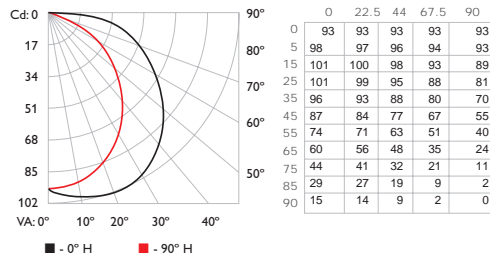

Specifications

Due to continuous improvements and innovations, specifications may change without notice.

Item	Specification	9.25 in (actual) 11 in (effective)	19.25 in (actual) 21 in (effective)	39.25 in (actual) 41 in (effective)
Output	Beam Angle	110° x 110°		
	Lumens	150	264	524
	Color Temperature	2700 K (+475 / -200)		
	Efficacy (lm / W)	25.0	26.4	26.2
	Mixing Distance	2 in (51 mm) to uniform light		
	CRI	71	72	73
	Lumen Maintenance	55,000 hours L70* @ 25° C 31,000 hours L70* @ 50° C		
Electrical	Input Voltage	100 / 120 / 220 – 240 VAC, 50 / 60 Hz		
	Power Consumption	5.5 W max. at full output, steady state 6 W peak in-rush	10 W max. at full output, steady state 13 W peak in-rush	20 W max. at full output, steady state 25 W peak in-rush
	Power Factor	≥ 95		
Control	Commercially available ELV, trailing edge, or reverse-phase control dimmer			
Physical	Dimensions (Height x Width x Depth)	.88 x 9.25 x 1.7 in (22 x 235 x 43 mm)	.88 x 19.25 x 1.7 in (22 x 489 x 43 mm)	.88 x 39.25 x 1.7 in (22 x 997 x 43 mm)
	Weight	7 oz (198 g)	13 oz (369 g)	1.6 lbs (728 g)
	Housing	Extruded aluminium, polycarbonate, White, Black, or Gray powder-coated finish		
	Lens	Clear polycarbonate		
	Fixture Connections	Integral male / female connectors		
	Operating Temperature	-4° – 122° F (-20° – 50° C)		
	Humidity	0 – 95%, non-condensing		
Maximum Fixture Run Length	Up to 50 ft (15.3 m) of fixtures on a single circuit, ≤ 324 W			
Certification and Safety	Certification	UL / cUL, FCC Class B, CE		
	LED Class	Class 1M LED product		
	Environment	Dry / Damp Location, IP50		

Power Consumption – 10 W, Lumens – 264, Efficacy – 26.4 lm / W

Polar Candela Distribution

For lux multiply fc by 10.7

Illuminance at Distance

For detailed product information, please refer to eW Profile Powercore Product Guide at www.colorkinetics.com/essentialwhite/ewprofile/