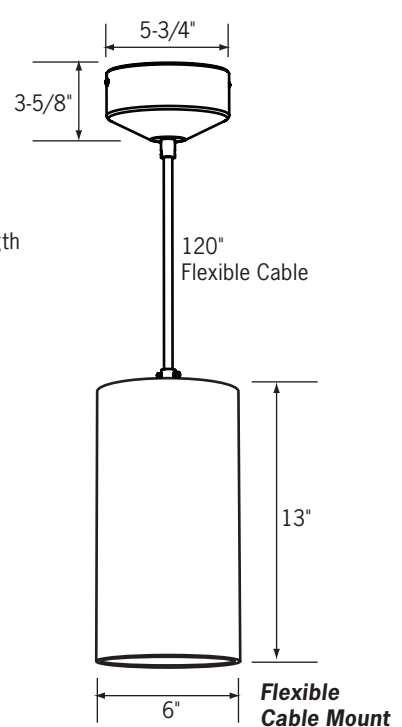

CI6

6" Incandescent Cylinder

Specifications/Features

Fixture

6" diameter extruded aluminum construction for indoor commercial and industrial applications.

Three mounting options available: ceiling mount, pendant mount or wall mount.

Pendant mount fixtures feature a sloped ceiling canopy (select stem kits separately below).

Flexible cable mount fixtures are supplied with 120" field adjustable cable.

Wall mount bracket provides easy, one handed installation.

Safety chain connects the cylinder to the lid (ceiling mount and pendant mount).

Lamp/Electrical

150W PAR38, E26 Medium Base, max lamp (ceiling mount and pendant mount), 120-130V.

300W R40 or 150W PAR38, E26 Medium Base, max lamp (wall mount) 120-130V.

100W R40 or 100W PAR38, E26 Medium Base, max lamp (flexible cable mount), 120-130V.

Mounting

Ceiling mount, pendant mount or wall mount (hardware included for mounting to octagonal or rectangular switch junction box).

Warranty

This fixture is covered by ConTech's full one year replacement guarantee after date of purchase.

Labels/Usage

cCSAus Certified. Suitable for damp locations.

Ordering Information

Example Order: -

Fixture	Mounting	Baffle/Reflector	Finish
CI6	C	B	B

CI6

C - Ceiling Mount
FC - Flexible Cable
P - Pendant Mount
W - Wall Mount

B - Black Baffle
C - Clear Reflector

B - Black
P - White
S - Silver

Stem Kit - Pendant Mount Only

CSK12-B

CSK6-(B,P,S) - 6" Stem Kit
CSK12-(B,P,S) - 12" Stem Kit
CSK18-(B,P,S) - 18" Stem Kit
CSK24-(B,P,S) - 24" Stem Kit
CSK30-(B,P,S) - 30" Stem Kit
CSK36-(B,P,S) - 36" Stem Kit
CSK48-(B,P,S) - 48" Stem Kit