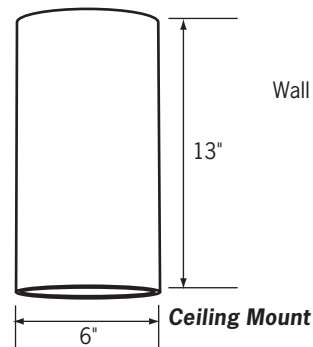

CI6

6" Incandescent Cylinder

Specifications/Features

Fixture

6" diameter extruded aluminum construction for indoor commercial and industrial applications.

Three mounting options available: ceiling mount, pendant mount or wall mount.

Pendant mount fixtures feature a sloped ceiling canopy (select stem kits separately below).

Flexible cable mount fixtures are supplied with 120" field adjustable cable.

Wall mount bracket provides easy, one handed installation.

Safety chain connects the cylinder to the lid (ceiling mount and pendant mount).

Lamp/Electrical

150W PAR38, E26 Medium Base, max lamp (ceiling mount and pendant mount), 120-130V.

300W R40 or 150W PAR38, E26 Medium Base, max lamp (wall mount) 120-130V.

100W R40 or 100W PAR38, E26 Medium Base, max lamp (flexible cable mount), 120-130V.

Mounting

Ceiling mount, pendant mount or wall mount (hardware included for mounting to octagonal or rectangular switch junction box).

Warranty

This fixture is covered by ConTech's full one year replacement guarantee after date of purchase.

Labels/Usage

cCSAus Certified. Suitable for damp locations.

Ordering Information

Example Order: -

Fixture	Mounting	Baffle/Reflector	Finish
CI6	C	B	B

CI6

C - Ceiling Mount
FC - Flexible Cable
P - Pendant Mount
W - Wall Mount

B - Black Baffle
C - Clear Reflector

B - Black
P - White
S - Silver

Stem Kit - Pendant Mount Only

CSK12-B

CSK6-(B,P,S) - 6" Stem Kit
CSK12-(B,P,S) - 12" Stem Kit
CSK18-(B,P,S) - 18" Stem Kit
CSK24-(B,P,S) - 24" Stem Kit
CSK30-(B,P,S) - 30" Stem Kit
CSK36-(B,P,S) - 36" Stem Kit
CSK48-(B,P,S) - 48" Stem Kit