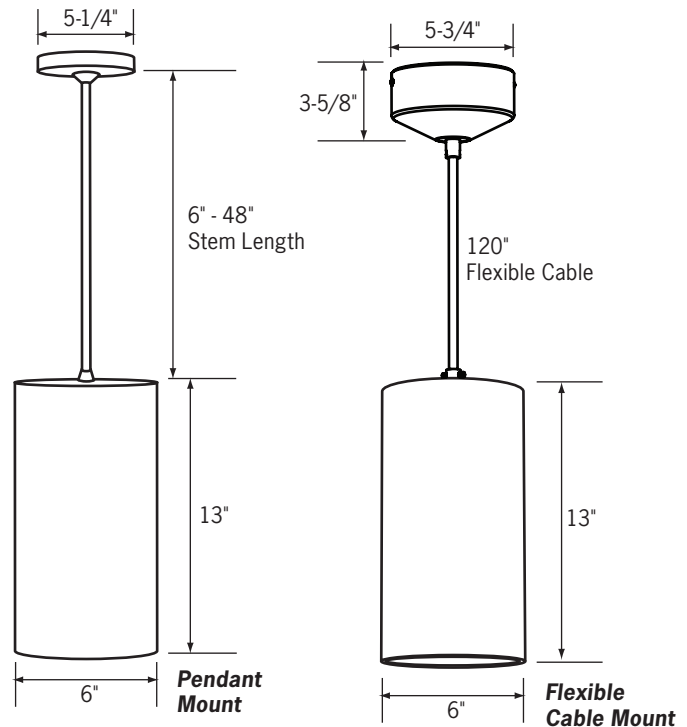

CI6

6" Incandescent Cylinder

Specifications/Features

Fixture

6" diameter extruded aluminum construction for indoor commercial and industrial applications.

Three mounting options available: ceiling mount, pendant mount or wall mount.

Pendant mount fixtures feature a sloped ceiling canopy (select stem kits separately below).

Flexible cable mount fixtures are supplied with 120" field adjustable cable.

Wall mount bracket provides easy, one handed installation.

Safety chain connects the cylinder to the lid (ceiling mount and pendant mount).

Lamp/Electrical

150W PAR38, E26 Medium Base, max lamp (ceiling mount and pendant mount), 120-130V.

300W R40 or 150W PAR38, E26 Medium Base, max lamp (wall mount) 120-130V.

100W R40 or 100W PAR38, E26 Medium Base, max lamp (flexible cable mount), 120-130V.

Mounting

Ceiling mount, pendant mount or wall mount (hardware included for mounting to octagonal or rectangular switch junction box).

Warranty

This fixture is covered by ConTech's full one year replacement guarantee after date of purchase.

Labels/Usage

cCSAus Certified. Suitable for damp locations.

Ordering Information

Example Order: -

Fixture	Mounting	Baffle/Reflector	Finish
CI6	C	B	B

CI6

C - Ceiling Mount
FC - Flexible Cable
P - Pendant Mount
W - Wall Mount

B - Black Baffle
C - Clear Reflector

B - Black
P - White
S - Silver

Stem Kit - Pendant Mount Only

CSK12-B

CSK6-(B,P,S) - 6" Stem Kit
CSK12-(B,P,S) - 12" Stem Kit
CSK18-(B,P,S) - 18" Stem Kit
CSK24-(B,P,S) - 24" Stem Kit
CSK30-(B,P,S) - 30" Stem Kit
CSK36-(B,P,S) - 36" Stem Kit
CSK48-(B,P,S) - 48" Stem Kit