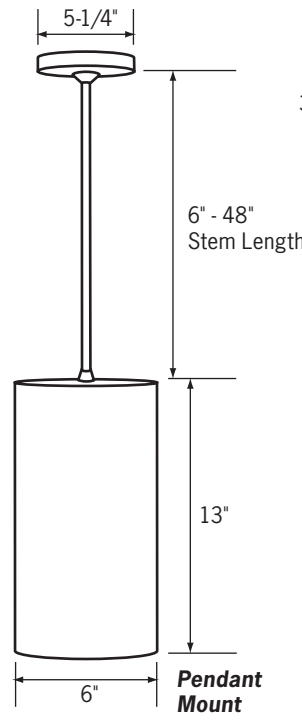

CI6

6" Incandescent Cylinder

Specifications/Features

Fixture

6" diameter extruded aluminum construction for indoor commercial and industrial applications.

Three mounting options available: ceiling mount, pendant mount or wall mount.

Pendant mount fixtures feature a sloped ceiling canopy (select stem kits separately below).

Flexible cable mount fixtures are supplied with 120" field adjustable cable.

Wall mount bracket provides easy, one handed installation.

Safety chain connects the cylinder to the lid (ceiling mount and pendant mount).

Lamp/Electrical

150W PAR38, E26 Medium Base, max lamp (ceiling mount and pendant mount), 120-130V.

300W R40 or 150W PAR38, E26 Medium Base, max lamp (wall mount) 120-130V.

100W R40 or 100W PAR38, E26 Medium Base, max lamp (flexible cable mount), 120-130V.

Mounting

Ceiling mount, pendant mount or wall mount (hardware included for mounting to octagonal or rectangular switch junction box).

Warranty

This fixture is covered by ConTech's full one year replacement guarantee after date of purchase.

Labels/Usage

cCSAus Certified. Suitable for damp locations.

Ordering Information

Example Order: -

Fixture	Mounting	Baffle/Reflector	Finish
CI6	C	B	B

CI6

C - Ceiling Mount
FC - Flexible Cable
P - Pendant Mount
W - Wall Mount

B - Black Baffle
C - Clear Reflector

B - Black
P - White
S - Silver

Stem Kit - Pendant Mount Only

CSK12-B

CSK6-(B,P,S) - 6" Stem Kit
CSK12-(B,P,S) - 12" Stem Kit
CSK18-(B,P,S) - 18" Stem Kit
CSK24-(B,P,S) - 24" Stem Kit
CSK30-(B,P,S) - 30" Stem Kit
CSK36-(B,P,S) - 36" Stem Kit
CSK48-(B,P,S) - 48" Stem Kit