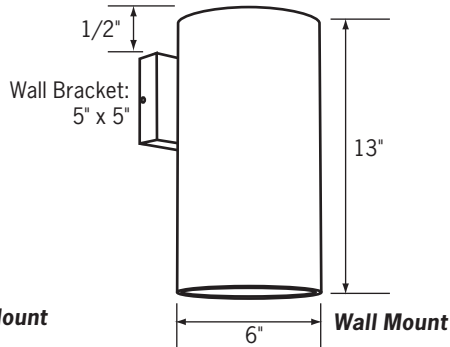

CI6

6" Incandescent Cylinder

Specifications/Features

Fixture

6" diameter extruded aluminum construction for indoor commercial and industrial applications.

Three mounting options available: ceiling mount, pendant mount or wall mount.

Pendant mount fixtures feature a sloped ceiling canopy (select stem kits separately below).

Flexible cable mount fixtures are supplied with 120" field adjustable cable.

Wall mount bracket provides easy, one handed installation.

Safety chain connects the cylinder to the lid (ceiling mount and pendant mount).

Lamp/Electrical

150W PAR38, E26 Medium Base, max lamp (ceiling mount and pendant mount), 120-130V.

300W R40 or 150W PAR38, E26 Medium Base, max lamp (wall mount) 120-130V.

100W R40 or 100W PAR38, E26 Medium Base, max lamp (flexible cable mount), 120-130V.

Mounting

Ceiling mount, pendant mount or wall mount (hardware included for mounting to octagonal or rectangular switch junction box).

Warranty

This fixture is covered by ConTech's full one year replacement guarantee after date of purchase.

Labels/Usage

cCSAus Certified. Suitable for damp locations.

Ordering Information

Example Order: -

Fixture	Mounting	Baffle/Reflector	Finish
CI6	C	B	B

CI6

C - Ceiling Mount
FC - Flexible Cable
P - Pendant Mount
W - Wall Mount

B - Black Baffle
C - Clear Reflector

B - Black
P - White
S - Silver

Stem Kit - Pendant Mount Only

CSK12-B

CSK6-(B,P,S) - 6" Stem Kit
CSK12-(B,P,S) - 12" Stem Kit
CSK18-(B,P,S) - 18" Stem Kit
CSK24-(B,P,S) - 24" Stem Kit
CSK30-(B,P,S) - 30" Stem Kit
CSK36-(B,P,S) - 36" Stem Kit
CSK48-(B,P,S) - 48" Stem Kit