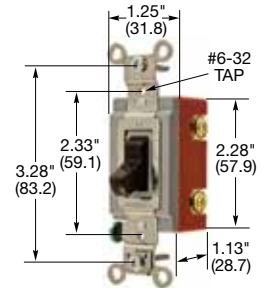

HBL1221

20A, 120/277V AC

Description	Toggle Color	Single Pole	Double Pole	Three Way	Four Way	
Toggle, back and side wired.	Black	HBL1221BK	HBL1222BK	HBL1223BK	HBL1224BK	
	Brown	HBL1221	HBL1222	HBL1223	HBL1224	
	Gray	HBL1221GY	HBL1222GY	HBL1223GY	HBL1224GY	
	Ivory	HBL1221I	HBL1222I	HBL1223I	HBL1224I	
	Light Almond	HBL1221LA	HBL1222LA	HBL1223LA	HBL1224LA	
	Red	HBL1221R	HBL1222R	HBL1223R	HBL1224R	
		White	HBL1221W	HBL1222W	HBL1223W	HBL1224W

HBL3031

30A, 120/277V AC

Description	Key Guide Color	Single Pole	Double Pole	Three Way	Four Way
Nylon toggle.	Brown	HBL3031	HBL3032	HBL3033	—
	Ivory	HBL3031I	HBL3032I	HBL3033I	—
	White	—	HBL3032W	—	—

HBL® Extra Heavy Duty Industrial Locking Series, 15A, 120/277V AC

Description	Key Guide Color	Single Pole	Double Pole	Three Way	Four Way
Key Guide, back and side wired.	Black	HBL1201L	HBL1202L	HBL1203L	HBL1204L
	Gray	HBL1201LG	HBL1202LG	HBL1203LG	HBL1204LG
	Ivory	HBL1201LI	HBL1202LI	HBL1203LI	HBL1204LI
	White	HBL1201LW	HBL1202LW	HBL1203LW	HBL1204LW
Key for Locking switch.		HBL1209			

HBL1221L and Key

20A, 120/277V AC

Description	Key Guide Color	Single Pole	Double Pole	Three Way	Four Way
Key Guide, back and side wired.	Black	HBL1221L	HBL1222L	HBL1223L	HBL1224L
	Gray	HBL1221LG	HBL1222LG	HBL1223LG	HBL1224LG
	Ivory	HBL1221LI	HBL1222LI	HBL1223LI	HBL1224LI
	White	HBL1221LW	HBL1222LW	HBL1223LW	HBL1224LW
Key for Locking switch.		HBL1209			