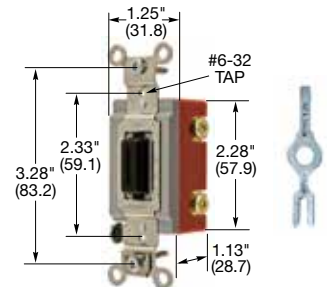

HBL1221

20A, 120/277V AC

Description	Toggle Color	Single Pole	Double Pole	Three Way	Four Way	
Toggle, back and side wired.	Black	HBL1221BK	HBL1222BK	HBL1223BK	HBL1224BK	
	Brown	HBL1221	HBL1222	HBL1223	HBL1224	
	Gray	HBL1221GY	HBL1222GY	HBL1223GY	HBL1224GY	
	Ivory	HBL1221I	HBL1222I	HBL1223I	HBL1224I	
	Light Almond	HBL1221LA	HBL1222LA	HBL1223LA	HBL1224LA	
	Red	HBL1221R	HBL1222R	HBL1223R	HBL1224R	
		White	HBL1221W	HBL1222W	HBL1223W	HBL1224W

HBL3031

30A, 120/277V AC

Description	Key Guide Color	Single Pole	Double Pole	Three Way	Four Way
Nylon toggle.	Brown	HBL3031	HBL3032	HBL3033	—
	Ivory	HBL3031I	HBL3032I	HBL3033I	—
	White	—	HBL3032W	—	—

HBL® Extra Heavy Duty Industrial Locking Series, 15A, 120/277V AC

Description	Key Guide Color	Single Pole	Double Pole	Three Way	Four Way
Key Guide, back and side wired.	Black	HBL1201L	HBL1202L	HBL1203L	HBL1204L
	Gray	HBL1201LG	HBL1202LG	HBL1203LG	HBL1204LG
	Ivory	HBL1201LI	HBL1202LI	HBL1203LI	HBL1204LI
	White	HBL1201LW	HBL1202LW	HBL1203LW	HBL1204LW
Key for Locking switch.		HBL1209			

HBL1221L and Key

20A, 120/277V AC

Description	Key Guide Color	Single Pole	Double Pole	Three Way	Four Way
Key Guide, back and side wired.	Black	HBL1221L	HBL1222L	HBL1223L	HBL1224L
	Gray	HBL1221LG	HBL1222LG	HBL1223LG	HBL1224LG
	Ivory	HBL1221LI	HBL1222LI	HBL1223LI	HBL1224LI
	White	HBL1221LW	HBL1222LW	HBL1223LW	HBL1224LW
Key for Locking switch.		HBL1209			