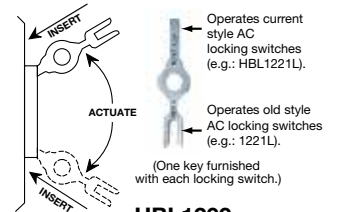

HBL3031

30A, 120/277V AC

Description	Key Guide Color	Single Pole	Double Pole	Three Way	Four Way
Nylon toggle.	Brown	HBL3031	HBL3032	HBL3033	—
	Ivory	HBL3031I	HBL3032I	HBL3033I	—
	White	—	HBL3032W	—	—

HBL® Extra Heavy Duty Industrial Locking Series, 15A, 120/277V AC

Description	Key Guide Color	Single Pole	Double Pole	Three Way	Four Way
Key Guide, back and side wired.	Black	HBL1201L	HBL1202L	HBL1203L	HBL1204L
	Gray	HBL1201LG	HBL1202LG	HBL1203LG	HBL1204LG
	Ivory	HBL1201LI	HBL1202LI	HBL1203LI	HBL1204LI
	White	HBL1201LW	HBL1202LW	HBL1203LW	HBL1204LW
Key for Locking switch.		HBL1209			

HBL1221L and Key

20A, 120/277V AC

Description	Key Guide Color	Single Pole	Double Pole	Three Way	Four Way
Key Guide, back and side wired.	Black	HBL1221L	HBL1222L	HBL1223L	HBL1224L
	Gray	HBL1221LG	HBL1222LG	HBL1223LG	HBL1224LG
	Ivory	HBL1221LI	HBL1222LI	HBL1223LI	HBL1224LI
	White	HBL1221LW	HBL1222LW	HBL1223LW	HBL1224LW
Key for Locking switch.		HBL1209			