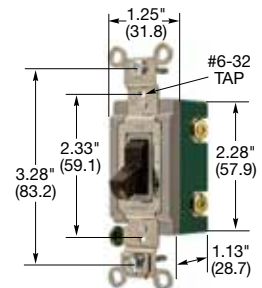

HBL® Extra Heavy Duty Industrial Series, 15A, 120/277V AC

Description	Toggle Color	Single Pole	Double Pole	Three Way	Four Way
Toggle, back and side wired.	Black	HBL1201BK	—	HBL1203BK	HBL1204BK
	Brown	HBL1201	HBL1202	HBL1203	HBL1204
	Gray	HBL1201GY	—	HBL1203GY	HBL1204GY
	Ivory	HBL1201I	HBL1202I	HBL1203I	HBL1204I
	Light Almond	HBL1201LA	—	—	—
	Red	HBL1201R	—	—	—
	White	HBL1201W	—	HBL1203W	HBL1204W

HBL1221

20A, 120/277V AC

Description	Toggle Color	Single Pole	Double Pole	Three Way	Four Way	
Toggle, back and side wired.	Black	HBL1221BK	HBL1222BK	HBL1223BK	HBL1224BK	
	Brown	HBL1221	HBL1222	HBL1223	HBL1224	
	Gray	HBL1221GY	HBL1222GY	HBL1223GY	HBL1224GY	
	Ivory	HBL1221I	HBL1222I	HBL1223I	HBL1224I	
	Light Almond	HBL1221LA	HBL1222LA	HBL1223LA	HBL1224LA	
	Red	HBL1221R	HBL1222R	HBL1223R	HBL1224R	
		White	HBL1221W	HBL1222W	HBL1223W	HBL1224W

HBL3031

30A, 120/277V AC

Description	Key Guide Color	Single Pole	Double Pole	Three Way	Four Way
Nylon toggle.	Brown	HBL3031	HBL3032	HBL3033	—
	Ivory	HBL3031I	HBL3032I	HBL3033I	—
	White	—	HBL3032W	—	—

HBL® Extra Heavy Duty Industrial Locking Series, 15A, 120/277V AC

HBL1221L and Key

20A, 120/277V AC

Description	Key Guide Color	Single Pole	Double Pole	Three Way	Four Way
Key Guide, back and side wired.	Black	HBL1221L	HBL1222L	HBL1223L	HBL1224L
	Gray	HBL1221LG	HBL1222LG	HBL1223LG	HBL1224LG
	Ivory	HBL1221LI	HBL1222LI	HBL1223LI	HBL1224LI
	White	HBL1221LW	HBL1222LW	HBL1223LW	HBL1224LW
Key for Locking switch.		HBL1209			