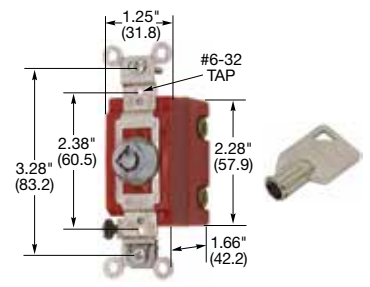

Note: Keys are supplied with each locking switch. For extra keys order HBL1209.

†Not Fed. Spec.

See Wallplate section, page O-17 for locking switch wallplates.

See page D-15 for accessories and page D-16 for wallplates.

See page D-22 for technical information.

HP Conversion Chart

	120V	208V	240V	277V AC
15A	.5HP	1.5HP	2HP	2HP
20A	1HP	2HP	2HP	2HP
30A	2HP	2HP	2HP	2HP

HBL1222RKL and Key

Dimensions in Inches (mm)