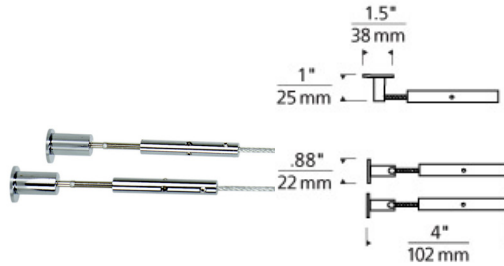

K A B L E L I T E

Kable Lite Slimline Turnbuckles

DESCRIPTION

Turnbuckles tighten and secure the cables and provide the necessary tension for a clean look. For short, straight runs (runs under 20'). Mount to wall or ceiling. When ceiling mounted, cables drop 1" from ceiling. Pair. If mounting to metal, order isolating version.

INSTALLATION

All turnbuckles include mounting hardware for drywall. Special hardware is available for brick, cement, or plaster surfaces (sold separately). For all runs of over twenty feet, turnbuckles should be reinforced with wood blocking behind the wall.

WEIGHT

0.4lb / 0.18kg ±

kable lite slimline
turnbuckles

ORDERING INFORMATION

700PRTT1	SHAPE OR SIZE	LENGTH (A)	FINISH
I	CONDUCTIVE ISOLATING	1"	C CHROME S SATIN NICKEL

TECH LIGHTING®

7400 Linder Avenue   T 847.410.4400
Skokie, Illinois 60077   F 847.410.4500

Tech Lighting, L.L.C.

700PRTT1	_____
FIXTURE TYPE:	_____
JOB NAME:	_____
NOTES:	_____
	_____
	_____