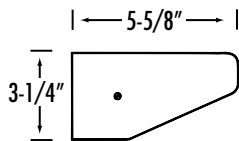

ACO 230

FCO 230

**Dimensions**

FCO 2 Lamp

ACO 2 Lamp

FCO 1 Lamp

PCO 1 Lamp

WBT 2 Lamp

ACO, FCO (2 Lamp), PCO and WBT lengths are 18-1/4", 24-1/4", 36-1/4" and 48-1/4". FCO 1 lamp lengths are 18-3/8", 24-3/8" and 48-3/8".

- Choice of chrome or white ends.
- Wraparound, translucent, milk white acrylic diffuser.
- Fully enclosed unit for easy cleaning.
- Grounded convenience outlet and push switch included. (120V only)
- Flush, wall mount.
- U.L. listed damp location.