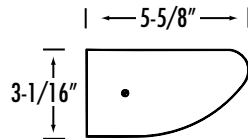

ACO 230

FCO 230

**Dimensions**

FCO 2 Lamp

ACO 2 Lamp

FCO 1 Lamp

PCO 1 Lamp

WBT 2 Lamp

ACO, FCO (2 Lamp), PCO and WBT lengths are 18-1/4", 24-1/4", 36-1/4" and 48-1/4". FCO 1 lamp lengths are 18-3/8", 24-3/8" and 48-3/8".

- Choice of chrome or white ends.
- Wraparound, translucent, milk white acrylic diffuser.
- Fully enclosed unit for easy cleaning.
- Grounded convenience outlet and push switch included. (120V only)
- Flush, wall mount.
- U.L. listed damp location.