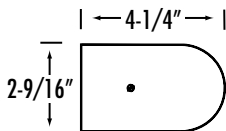

ACO 230

FCO 230

**Dimensions**

FCO 2 Lamp

ACO 2 Lamp

FCO 1 Lamp

PCO 1 Lamp

WBT 2 Lamp

ACO, FCO (2 Lamp), PCO and WBT lengths are 18-1/4", 24-1/4", 36-1/4" and 48-1/4". FCO 1 lamp lengths are 18-3/8", 24-3/8" and 48-3/8".

- Choice of chrome or white ends.
- Wraparound, translucent, milk white acrylic diffuser.
- Fully enclosed unit for easy cleaning.
- Grounded convenience outlet and push switch included. (120V only)
- Flush, wall mount.
- U.L. listed damp location.