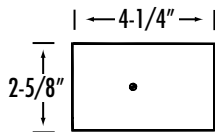

Dimensions

FCO 1 Lamp

ACO, FCO (2 Lamp), PCO and WBT lengths are 18-1/4", 24-1/4", 36-1/4" and 48-1/4". FCO 1 lamp lengths are 18-3/8", 24-3/8" and 48-3/8".

- Choice of chrome or white ends.
- Wraparound, translucent, milk white acrylic diffuser.
- Fully enclosed unit for easy cleaning.
- Grounded convenience outlet and push switch included. (120V only)
- Flush, wall mount.
- U.L. listed damp location.

Wall Brackets Ordering Information

Series	# Lamps	Lamp Type	Ends
ACO	1	15 = 15W 18" T8	Leave blank for chrome
FCO	2	17 = 17W 12" T8	WE = White ends
PCO*		20 = 20W 24" T12	
WBT		25 = 25W 36" T8	
		30 = 30W 36" T12	
		32 = 32W 48" T8	
		40 = 34/40W 48" T12	

*PCO fixtures are available with 1-lamp only

Ballast	Voltage	Options
B11 = Electronic T8	UNV = 120-277V*	Push Switch and Outlet (Standard)
B22 = LPF T8/T12 120V	120 = 120V	CO = Convenience Outlet only
		SW = Switch only
		LA = Less switch and outlet

*UNV only available when unit is less outlet and switch