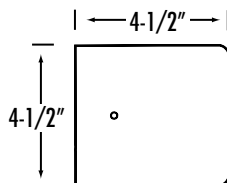

ACO 230

FCO 230

**Dimensions**

FCO 2 Lamp

ACO 2 Lamp

FCO 1 Lamp

PCO 1 Lamp

WBT 2 Lamp

ACO, FCO (2 Lamp), PCO and WBT lengths are 18-1/4", 24-1/4", 36-1/4" and 48-1/4". FCO 1 lamp lengths are 18-3/8", 24-3/8" and 48-3/8".

- Choice of chrome or white ends.
- Wraparound, translucent, milk white acrylic diffuser.
- Fully enclosed unit for easy cleaning.
- Grounded convenience outlet and push switch included. (120V only)
- Flush, wall mount.
- U.L. listed damp location.