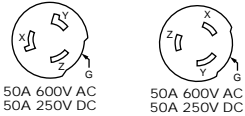

TWIST-LOCK® Devices

3 Pole, 4 Wire Grounding

50 Ampere, 600 Volts AC, 250 Volts DC

Receptacles, Connector Bodies, Plugs and Flanged Inlets

Important Note: Catalog numbers HBL7379, HBL7764C, HBL7765C, HBL7958, HBL7968 are for replacement use only. See other singly rated 50A Twist-Lock® devices in this section. HBL3700 series Twist-Lock devices do not interchange with any other devices in this section.

Receptacles

Description	Catalog Numbers
Black melamine.	HBL3769 HBL7379

Connector Bodies IP20 SUITABILITY

Description	Catalog Numbers
Nylon cover, Rynite® interior.	HBL3764C HBL7764C

Note: Cord clamp range .920"-1.20" (23.36-30.48).

Plugs IP20 SUITABILITY

Description	Catalog Numbers
Nylon cover, Rynite interior.	HBL3765C HBL7765C

Note: Cord clamp range .920"-1.20" (23.36-30.48).

Flanged Inlets

Description	Catalog Numbers
Zinc plated steel casing, with lift cover.	HBL3768 HBL7968
Zinc plated steel casing, without lift cover.	HBL3775 HBL7958

Description	Catalog Number
Stainless steel 302/304, smooth.	S750
Galvanized Steel fits 4" square, 4 11/16" or 2 gang box	HBL50SC

Closure Plug for 50A Inlets

Description	Catalog Number
Black closure plug.	HBL4892*