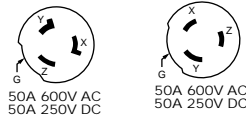

TWIST-LOCK® Devices

3 Pole, 4 Wire Grounding

50 Ampere, 600 Volts AC, 250 Volts DC

Receptacles, Connector Bodies, Plugs and Flanged Inlets

Important Note: Catalog numbers HBL7379, HBL7764C, HBL7765C, HBL7958, HBL7968 are for replacement use only. See other singly rated 50A Twist-Lock® devices in this section. HBL3700 series Twist-Lock devices do not interchange with any other devices in this section.

Receptacles

Description	Catalog Numbers
Black melamine.	HBL3769 HBL7379

Connector Bodies IP20 SUITABILITY

Description	Catalog Numbers
Nylon cover, Rynite® interior.	HBL3764C HBL7764C

Note: Cord clamp range .920"-1.20" (23.36-30.48).

Plugs IP20 SUITABILITY

Description	Catalog Numbers
Nylon cover, Rynite interior.	HBL3765C HBL7765C

Note: Cord clamp range .920"-1.20" (23.36-30.48).

Flanged Inlets

Description	Catalog Numbers
Zinc plated steel casing, with lift cover.	HBL3768 HBL7968
Zinc plated steel casing, without lift cover.	HBL3775 HBL7958

Description	Catalog Number
Stainless steel 302/304, smooth.	S750
Galvanized Steel fits 4" square, 4 11/16" or 2 gang box	HBL50SC

Closure Plug for 50A Inlets

Description	Catalog Number
Black closure plug.	HBL4892*