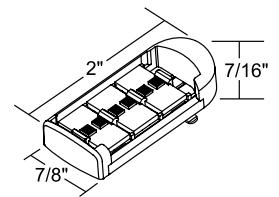

©2017 Acuity Brands Lighting, Inc. The marks appearing in this catalog are trademarks of Acuity Brands Lighting, Inc. Products shown in this brochure may be covered by U.S. and international patents and patents pending. Specifications subject to change without notice. Printed in the U.S.A.