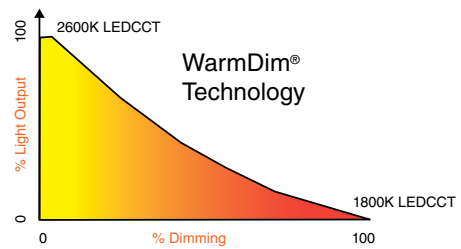

Module	Full-On Color Temperature	Fully-Dimmed Color Temperature	Input Voltage	Wattage (Nominal)	Lumens	Efficacy (LPW)	Rated Life (Hours)
TL214LED 27KWD 90CRI	Approx. 2700K	1800K	12V AC	1.1W	43	39	50,000

Specify WarmDim modules for incandescent-like dimming performance, or 2200K modules for a constant warm appearance regardless of dim level.

For a warm appearance all the time . . .

If your objective is warmer color light, regardless of dim level, look no further than our 2200K (Amber) offering. These modules are available in 1L, 2L or 3L versions (0.5W, 1.0W or 1.5W) which enjoy all of the same features of our highly-popular original offering but at a much warmer, constant 2200K color temperature. Ideal for environments where dimming is impractical, or for those that simply call for warm lighting all of the time, the new 2200K modules are another great linear lighting choice.

Module	Color Temperature	Input Voltage	Wattage (Nominal)	Lumens	Efficacy (LPW)	Rated Life (Hours)
TL214LED 22K 80CRI 1L	2200K	12V AC	0.5W	20	40	50,000
TL214LED 22K 80CRI 2L	2200K	12V AC	1.0W	40	40	50,000
TL214LED 22K 80CRI 3L	2200K	12V AC	1.5W	56	37	50,000