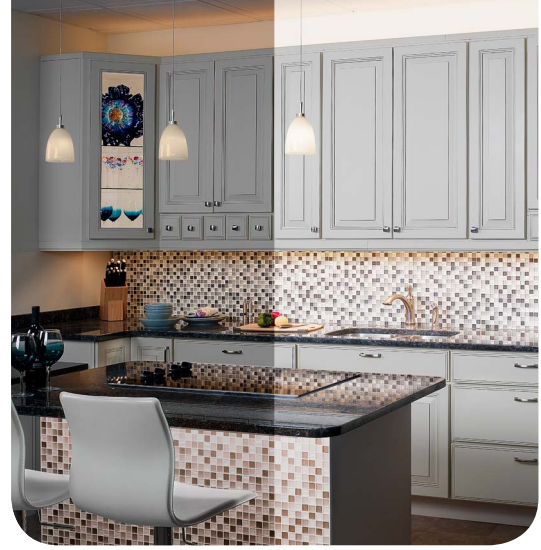

Shown actual size

Kitchen setting with Trac 12 WarmDim Modules at 5% dim level on left and at full brightness on right.