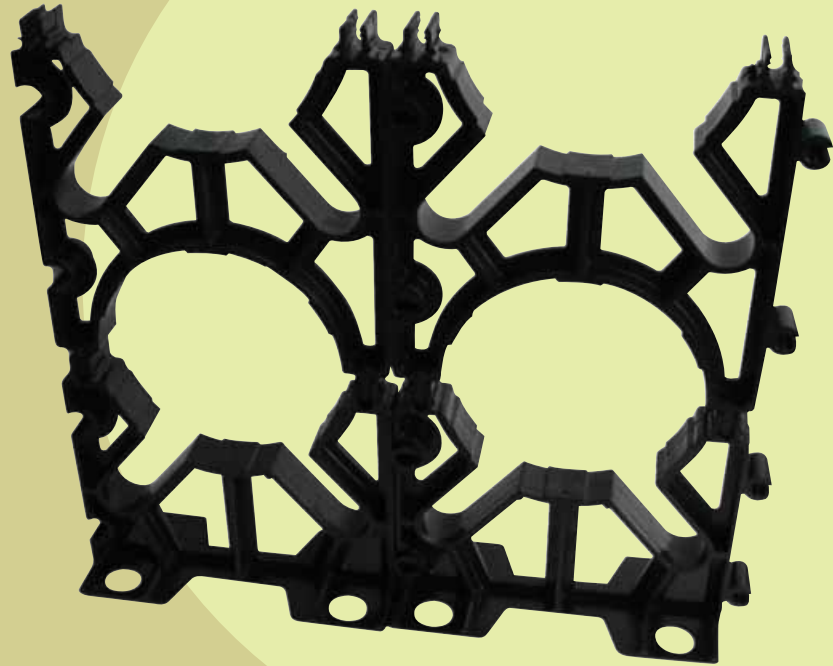

## DUCT SPACERS

### FEATURES

- Integral holes offering base spacer fastening & stabilization
- Molded rebar slots allowing quick & efficient installation of full length rebar

PRODUCT INFORMATION BULLETIN

Kraloy offers a wide range of duct spacers to suit all your underground needs. Our duct spacers offer consistent operation, stability and relieve direct stress for duct materials that have to be encased in concrete.

Interlocking Spacer Assembly Dimensions

Dimension (in)	A	A1	B	B1
2 x 1-1/2	1-1/2	3	3-15/16	4-7/32
2 x 2	2	3	4-7/16	4-7/32
2 x 3	3	3	5-7/16	4-7/32
3 x 2	2	3	5-5/8	4-25/32
4 x 2	2	3-1/16	6-5/8	5-3/8
4 x 3	3	3-1/16	7-5/8	5-3/8
5 x 2	2-3/16	3-3/16	7-13/16	6
5 x 3	3-3/16	3-3/16	8-7/8	6

\* Do not have rebar slots or base holes

Intermediate Vertical-Lok Spacers

Dimension (in)	Part Number	Product Code	Std Package
2 x 1-1/2	IV2015	029550	200
2 x 2	IV2020	029551	200
2 x 3	IV2030	029552	150
* 3 x 1-1/2	IV3015	029553	250
3 x 2	IV3020	029554	100
3 x 3	IV3030	029555	160
* 4 x 1	IV4010	029556	250
4 x 1-1/2	IV4015	029557	180
4 x 2	IV4020	029558	100
4 x 3	IV4030	029559	60
* 5 x 1-1/2	IV5015	029560	140
5 x 2	IV5020	029561	60
5 x 3	IV5030	029562	60
6 x 1-1/2	IV6015	029563	100
6 x 2	IV6020	029564	100
6 x 3	IV6030	029565	40
* 8 x 2	IV8020	029294	60