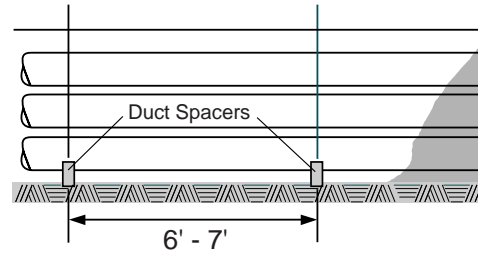

Interlocking Spacer Assembly Dimensions

Dimension (in)	A	A1	B	B1
2 x 1-1/2	1-1/2	3	3-15/16	4-7/32
2 x 2	2	3	4-7/16	4-7/32
2 x 3	3	3	5-7/16	4-7/32
3 x 2	2	3	5-5/8	4-25/32
4 x 2	2	3-1/16	6-5/8	5-3/8
4 x 3	3	3-1/16	7-5/8	5-3/8
5 x 2	2-3/16	3-3/16	7-13/16	6
5 x 3	3-3/16	3-3/16	8-7/8	6

**KRALOY®**  
The Fitting Choice

Toll Free: (800) 265-1815

Direct: (519) 681-2140

[www.kraloyfittings.com](http://www.kraloyfittings.com)

Products are manufactured by IPEX Electrical Inc. and distributed by Kraloy, a division of Multi Fittings Corp.

Kraloy® is a trademark of Multi Fittings Corp.

Recommended  
Distance:  
6' - 7'

Utility Duct Spacers\*

Dimension (in)	A	B	E	F
3 x 1-1/2	5.130	4.615	3,000	1.50
3 x 3	6.630	4.615	3,000	3.00
4 x 1	5.630	4.060	1,750	1.00
4 x 1-1/2	6.130	5.315	3,000	1.50
5 x 1-1/2	7.325	6.900	3,000	1.50
6 x 1-1/2	8.230	6.375	3,000	1.50