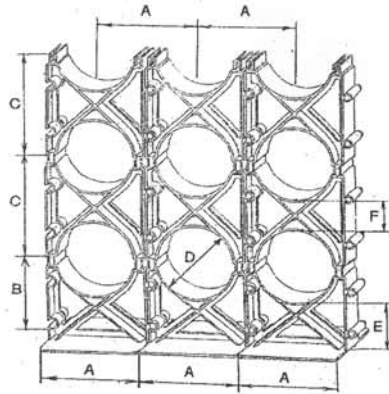

Interlocking Spacer Assembly Dimensions

Dimension (in)	A	A1	B	B1
2 x 1-1/2	1-1/2	3	3-15/16	4-7/32
2 x 2	2	3	4-7/16	4-7/32
2 x 3	3	3	5-7/16	4-7/32
3 x 2	2	3	5-5/8	4-25/32
4 x 2	2	3-1/16	6-5/8	5-3/8
4 x 3	3	3-1/16	7-5/8	5-3/8
5 x 2	2-3/16	3-3/16	7-13/16	6
5 x 3	3-3/16	3-3/16	8-7/8	6

**KRALOY®**  
The Fitting Choice

Toll Free: (800) 265-1815

Direct: (519) 681-2140

[www.kraloyfittings.com](http://www.kraloyfittings.com)

Products are manufactured by IPEX Electrical Inc. and distributed by Kraloy, a division of Multi Fittings Corp.

Kraloy® is a trademark of Multi Fittings Corp.

Recommended  
Distance:  
6' - 7'

Utility Duct Spacers\*

Dimension (in)	A	B	E	F
3 x 1-1/2	5.130	4.615	3,000	1.50
3 x 3	6.630	4.615	3,000	3.00
4 x 1	5.630	4.060	1,750	1.00
4 x 1-1/2	6.130	5.315	3,000	1.50
5 x 1-1/2	7.325	6.900	3,000	1.50
6 x 1-1/2	8.230	6.375	3,000	1.50

\* Do not have rebar slots or base holes

Intermediate Vertical-Lok Spacers

Dimension (in)	Part Number	Product Code	Std Package
2 x 1-1/2	IV2015	029550	200
2 x 2	IV2020	029551	200
2 x 3	IV2030	029552	150
* 3 x 1-1/2	IV3015	029553	250
3 x 2	IV3020	029554	100
3 x 3	IV3030	029555	160
* 4 x 1	IV4010	029556	250
4 x 1-1/2	IV4015	029557	180
4 x 2	IV4020	029558	100
4 x 3	IV4030	029559	60
* 5 x 1-1/2	IV5015	029560	140
5 x 2	IV5020	029561	60
5 x 3	IV5030	029562	60
6 x 1-1/2	IV6015	029563	100
6 x 2	IV6020	029564	100
6 x 3	IV6030	029565	40
* 8 x 2	IV8020	029294	60