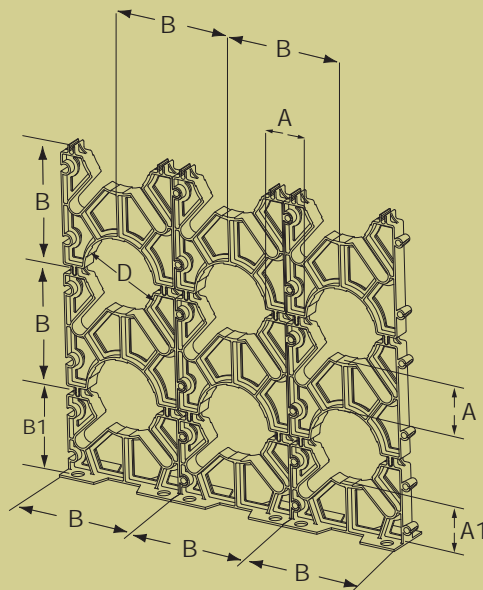

### FEATURES

- Integral holes offering base spacer fastening & stabilization
- Molded rebar slots allowing quick & efficient installation of full length rebar

PRODUCT INFORMATION BULLETIN

Kraloy offers a wide range of duct spacers to suit all your underground needs. Our duct spacers offer consistent operation, stability and relieve direct stress for duct materials that have to be encased in concrete.

Interlocking Spacer Assembly Dimensions

Dimension (in)	A	A1	B	B1
2 x 1-1/2	1-1/2	3	3-15/16	4-7/32
2 x 2	2	3	4-7/16	4-7/32
2 x 3	3	3	5-7/16	4-7/32
3 x 2	2	3	5-5/8	4-25/32
4 x 2	2	3-1/16	6-5/8	5-3/8
4 x 3	3	3-1/16	7-5/8	5-3/8
5 x 2	2-3/16	3-3/16	7-13/16	6
5 x 3	3-3/16	3-3/16	8-7/8	6