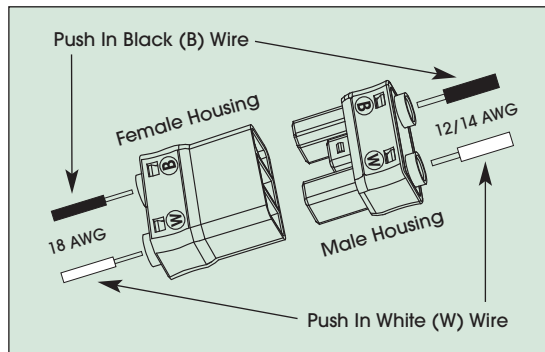

S70-827
 40" Brass
 Packing: 24/Master

S70-826
 40" White
 Packing: 24/Master

A COMPLETE DO-IT-YOURSELF SELF STICKING WIRE COVER SYSTEM

For:

- Wall lamps
- Telephones
- Track lighting
- Speaker wire
- Extension cords
- Home alarm systems
- CATV cable
- Television wire
- Ceiling swag lighting
- Stereo and VCR

Wire covers available in white and brass.
 Couplings, available in white and can be painted.

Splice Connector for Ballast Disconnect

90-2536

2 Piece Snap Together Connector for Solid or Tinned Tip Wire - 18 AWG (Female Housing) 12/14 AWG (Male Housing)

Splice Connector Instructions

Provides fast & easy disconnect/connect of hot & neutral wires, reducing shock hazard during ballast replacement.

Wing Nut Wire Connectors with Spring Inserts for 105°C Supply Wire 600V