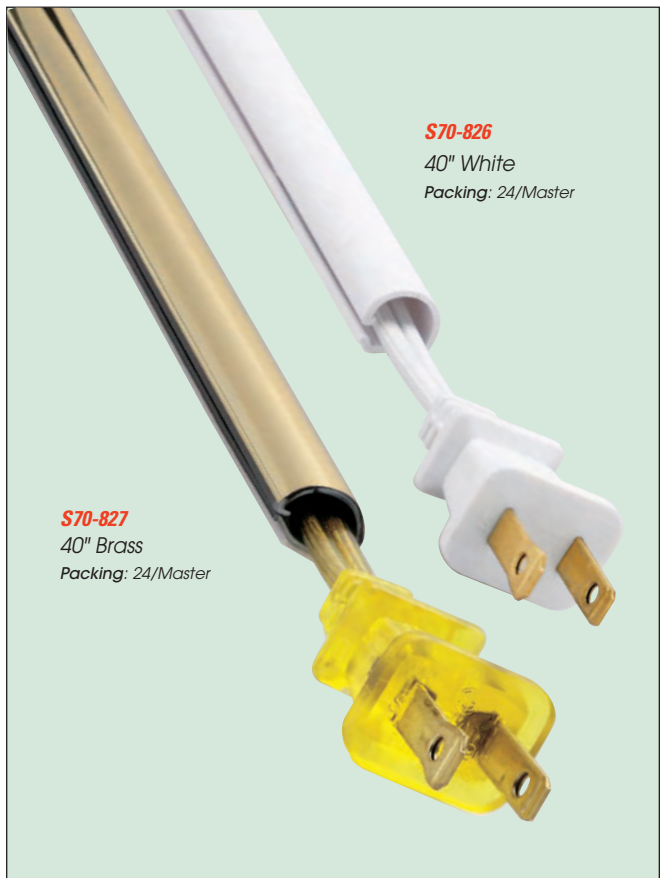

S70-830 White
Inside Elbow
 Packing: 144/Master, 12/Inner

S70-832 White
Outside Elbow
 Packing: 144/Master, 12/Inner

S70-829 White
Straight Coupling
 Packing: 144/Master, 12/Inner

S70-831 White
Flat Elbow
 Packing: 144/Master, 12/Inner

S70-827
 40" Brass
 Packing: 24/Master

S70-826
 40" White
 Packing: 24/Master

A COMPLETE DO-IT-YOURSELF SELF STICKING WIRE COVER SYSTEM

For:

- Wall lamps
- Telephones
- Track lighting
- Speaker wire
- Extension cords
- Home alarm systems
- CATV cable
- Television wire
- Ceiling swag lighting
- Stereo and VCR

Wire covers available in white and brass.
 Couplings, available in white and can be painted.

Splice Connector for Ballast Disconnect

90-2536

2 Piece Snap Together Connector for Solid or Tinned Tip Wire - 18 AWG (Female Housing) 12/14 AWG (Male Housing)

Splice Connector Instructions

Provides fast & easy disconnect/connect of hot & neutral wires, reducing shock hazard during ballast replacement.

Wing Nut Wire Connectors with Spring Inserts for 105°C Supply Wire 600V