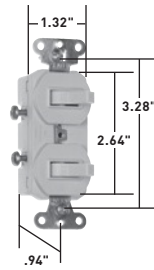

SWITCHES

Combination Switches 15 & 20A, 120/277VAC; 15A, 120/125VAC; 15A, 120VAC

Decorator Combination

Combination Switches

CATALOG NUMBER	RATING		COLOR	NEMA CONFIG. NO.	3rd PARTY COMPLIANCE	
	A.	VAC			UL20	UL498
DECORATOR TWO SINGLE POLE SWITCHES SIDE WIRE GROUNDING						
680IG	15	120/277	Ivory		•	
680WG	15	120/277	White		•	
680LAG	15	120/277	Light Almond		•	
DECORATOR SINGLE POLE SWITCH & SINGLE RECEPTACLE SIDE WIRE GROUNDING						
681I	15	120/125	Ivory	5-15R	•	•
681W	15	120/125	White	5-15R	•	•
681LA	15	120/125	Light Almond	5-15R	•	•

Non-Grounding

CATALOG NUMBER	RATING		COLOR	3rd PARTY COMPLIANCE	
	A.	VAC		UL20	UL498
TWO SINGLE POLE SWITCHES SIDE WIRE NON-GROUNDING					
690I	15	120/277	Ivory	•	
690W	15	120/277	White	•	
690	15	120/277	Brown	•	
670I	20	120/277	Ivory	•	
670W	20	120/277	White	•	
670	20	120/277	Brown	•	
SINGLE POLE & THREE-WAY SWITCH SIDE WIRE NON-GROUNDING					
696I	15	120/277	Ivory	•	
696W	15	120/277	White	•	
696	15	120/277	Brown	•	
696LA	15	120/277	Light Almond	•	
TWO THREE-WAY SWITCHES SIDE WIRE NON-GROUNDING					
693I	15	120/277	Ivory	•	
693W	15	120/277	White	•	
693	15	120/277	Brown	•	
693LA	15	120/277	Light Almond	•	
SINGLE POLE SWITCH & PILOT LIGHT SIDE WIRE NON-GROUNDING					
692I	15	120	Ivory	•	•
692W	15	120	White	•	•
692	15	120	Brown	•	•
692LA	15	120	Light Almond	•	•
THREE-WAY SWITCH & PILOT LIGHT SIDE WIRE NON-GROUNDING					
695I	15	120	Ivory	•	
695W	15	120	White	•	
695	15	120	Brown	•	
695LA	15	120	Light Almond	•	
DECORATOR TWO SINGLE POLE SWITCHES SIDE WIRE NON-GROUNDING					
680I	15	120/277	Ivory	•	
680W	15	120/277	White	•	
680LA	15	120/277	Light Almond	•	