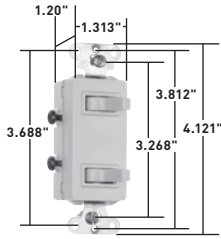

SWITCHES

Combination Switches 15 & 20A, 120/277VAC; 15A, 120/125VAC; 15A, 120VAC

Decorator Combination

Combination Switches

CATALOG NUMBER	RATING		COLOR	NEMA CONFIG. NO.	3rd PARTY COMPLIANCE	
	A.	VAC			UL20	UL498
DECORATOR TWO SINGLE POLE SWITCHES SIDE WIRE GROUNDING						
680IG	15	120/277	Ivory		•	
680WG	15	120/277	White		•	
680LAG	15	120/277	Light Almond		•	
DECORATOR SINGLE POLE SWITCH & SINGLE RECEPTACLE SIDE WIRE GROUNDING						
681I	15	120/125	Ivory	5-15R	•	•
681W	15	120/125	White	5-15R	•	•
681LA	15	120/125	Light Almond	5-15R	•	•

Non-Grounding

CATALOG NUMBER	RATING		COLOR	3rd PARTY COMPLIANCE	
	A.	VAC		UL20	UL498
TWO SINGLE POLE SWITCHES SIDE WIRE NON-GROUNDING					
690I	15	120/277	Ivory	•	
690W	15	120/277	White	•	
690	15	120/277	Brown	•	
670I	20	120/277	Ivory	•	
670W	20	120/277	White	•	
670	20	120/277	Brown	•	
SINGLE POLE & THREE-WAY SWITCH SIDE WIRE NON-GROUNDING					
696I	15	120/277	Ivory	•	
696W	15	120/277	White	•	
696	15	120/277	Brown	•	
696LA	15	120/277	Light Almond	•	
TWO THREE-WAY SWITCHES SIDE WIRE NON-GROUNDING					
693I	15	120/277	Ivory	•	
693W	15	120/277	White	•	
693	15	120/277	Brown	•	
693LA	15	120/277	Light Almond	•	
SINGLE POLE SWITCH & PILOT LIGHT SIDE WIRE NON-GROUNDING					
692I	15	120	Ivory	•	•
692W	15	120	White	•	•
692	15	120	Brown	•	•
692LA	15	120	Light Almond	•	•
THREE-WAY SWITCH & PILOT LIGHT SIDE WIRE NON-GROUNDING					
695I	15	120	Ivory	•	
695W	15	120	White	•	
695	15	120	Brown	•	
695LA	15	120	Light Almond	•	
DECORATOR TWO SINGLE POLE SWITCHES SIDE WIRE NON-GROUNDING					
680I	15	120/277	Ivory	•	
680W	15	120/277	White	•	
680LA	15	120/277	Light Almond	•	