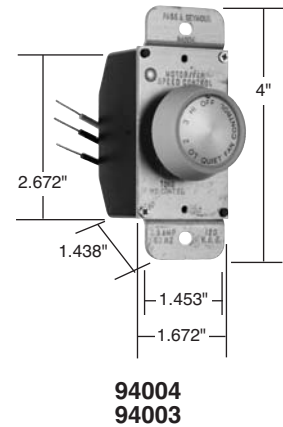

* Available in VisionPak™ packaging, add "V" to Catalog Number. Example: 94331-IV.

Catalog Number	Description	Color
Accessories for Dual Controls		
109-019V 109-020V 109-018V	Adapter Kit for Dual Fan/Light Controls	Ivory White Light Almond

Dual Control Connection Diagram

Note: All controls on this page may be ganged without de-rating.

All devices listed on this page conform to NEMA WD-1 and WD-6. UL Listed and CSA Certified.

94004
94003

94215
94315
94331
542-433