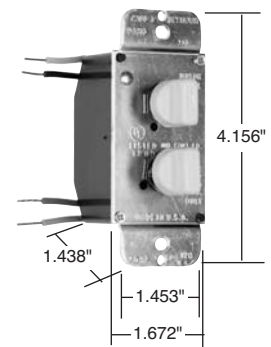

* Available in VisionPak™ packaging, add "V" to Catalog Number. Example: 94331-IV.

Catalog Number	Description	Color
Accessories for Dual Controls		
109-019V 109-020V 109-018V	Adapter Kit for Dual Fan/Light Controls	Ivory White Light Almond

Dual Control Connection Diagram

Note: All controls on this page may be ganged without de-rating.

All devices listed on this page conform to NEMA WD-1 and WD-6. UL Listed and CSA Certified.

94004
94003

94215
94315
94331
542-433