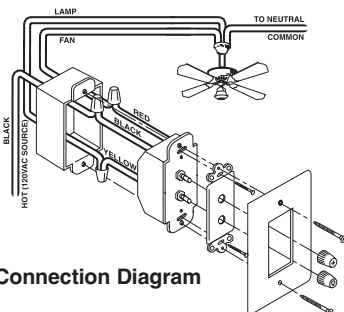

Catalog Number	Description	Ratings	Color
1.5A Max. Specification Grade Rotary Fan Speed Controls – No-Noise De-Hummers, RFI Protected*			
94003-I 94003-W 94003-LA	3-Speed, Low-Medium-High	1.5A max.	Ivory White Light Almond
94004-CL 94004-I 94004-W 94004-LA	4-Speed, Low-High	1.5A max.	Clear Ivory White Light Almond

* Available in VisionPak™ packaging, add "V" to Catalog Number. Example: 94003-LAV.

Dual Control Features	
- Fits one gang box. - Controls both fan speed and light level.	Decorator styling.

Catalog Number	Description	Ratings	Color
1.5A/300W Max. Specification Grade Dual Controls – No-Noise De-Hummers*			
94315-I 94315-W 94315-LA	3-Speed Fan Control and 2-Level Hi/Low Dimmer	1.5A/300W max.	Ivory White Light Almond
94215-I 94215-W 94215-LA	4-Speed Fan Control and 2-Level Hi/Low Dimmer	1.5A/300W max.	Ivory White Light Almond

Requires 3 wire installation.

* Available in VisionPak™ packaging, add "V" to Catalog Number. Example: 94315-LAV.

Catalog Number	Description	Ratings	Color
3A/300W Max. Specification Grade Dual Controls*			
94331-I 542-433	Dial Speed Control and Dimmer	3A/300W max.	Ivory White

* Available in VisionPak™ packaging, add "V" to Catalog Number. Example: 94331-IV.

Catalog Number	Description	Color
Accessories for Dual Controls		
109-019V 109-020V 109-018V	Adapter Kit for Dual Fan/Light Controls	Ivory White Light Almond

Dual Control Connection Diagram

Note: All controls on this page may be ganged without de-rating.

All devices listed on this page conform to NEMA WD-1 and WD-6. UL Listed and CSA Certified.