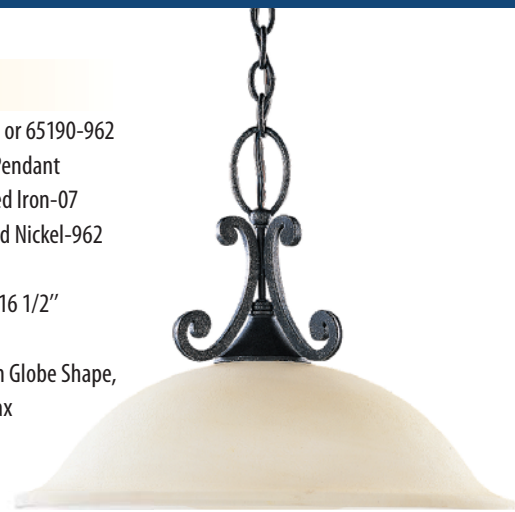

Ceiling Paddle Fan

Product Number: 1535-782 or 1535-962
 Description: Ceiling Fan
 Finish: Heirloom Bronze-782 or Brushed Nickel-962
 Collection: Sussex-782 or Stockholm-962
 Size: D: 52" H: 14 1/4"
 Number of Blades: 5 Blade Pitch: 13°
 Blade Finish: 1535-782: Oak Blades or 1535-962: Mahogany Dark Blades

(Fan shown in Brushed Nickel finish with Mahogany Dark blades).

(Also available with light kit- Heirloom Bronze 16048-782 or Brushed Nickel 16048-962)

UPGRADE 2 - LUXURY LIGHTING

Dining Room

Product Number: 31191-07 or 31191-962
 Description: 5 Light Chandelier
 Finish: Weathered Iron-07
 or Brushed Nickel-962
 Collection: Serenity
 Size: D: 29" H: 22 1/2"
 Height with Chain: 59"
 Lamps: 5 Medium A,
 100 W Max

Kitchen

Product Number: 65190-07 or 65190-962
 Description: 1 Light Pendant
 Finish: Weathered Iron-07
 or Brushed Nickel-962
 Collection: Serenity
 Size: D: 18" H: 16 1/2"
 Height with Chain: 52 1/4"
 Lamps: 1 Medium Globe Shape,
 150 W Max