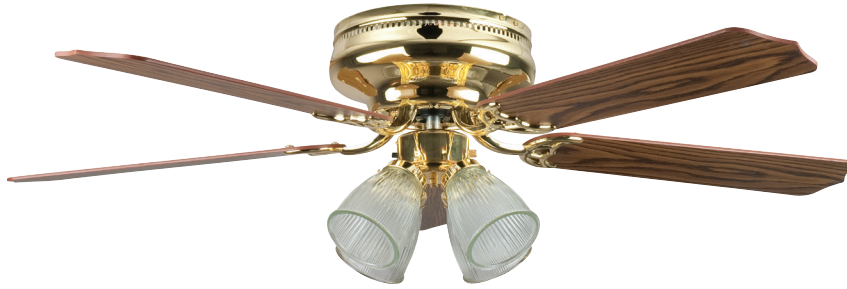

MONTEGO BAY DELUXE

52" 5 Blade Fan
153mm x 13mm Motor
11° Blade Pitch
Downlight: 4-40W E12 Base
Bulbs Not Included

CF52148-10 (PB) / 52MBD5BB

PB-2023-LD
Light/Dark Oak Blades Included
G7746 Clear Ribbed Glass

CF52148-30 (WH) / 52MBD5WH

PB-2023-WH
White Blades Included
G7749 Frosted Ribbed Glass