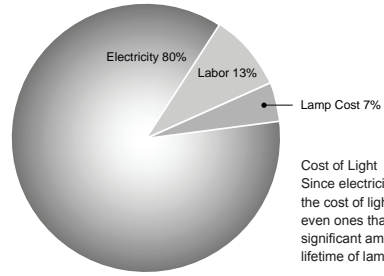

ProLume® Rapid Start T8

Catalog Number: _____ Type: _____
Project: _____
Comments: _____ Date: _____
Prepared By: _____

FLUORESCENT

Cost of Light
Since electricity accounts for 80% of the cost of lighting, efficient lamp types, even ones that cost more, can save a significant amount of money over the lifetime of lamps.