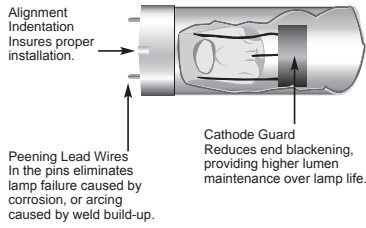

ProLume® Rapid Start T8

Catalog Number: _____ Type: _____
Project: _____
Comments: _____ Date: _____
Prepared By: _____

FLUORESCENT

Cost of Light
Since electricity accounts for 80% of the cost of lighting, efficient lamp types, even ones that cost more, can save a significant amount of money over the lifetime of lamps.