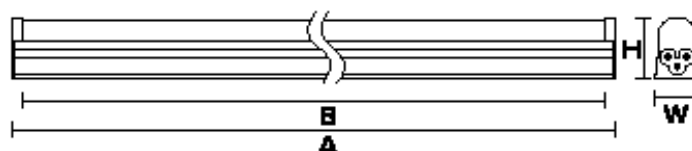

T5 LED Integrated Lamp

PHYSICAL CHARACTERISTICS ENGLISH

	1 FOOT	2 FEET	3 FEET	4 FEET
Body Length (A)	11.81"	22.40"	34.45"	46.46"
Lighted Length (B)	11.56"	22.15"	34.20"	46.21"
Cross-Section (H x W)	1.18 x .87"	1.18 x .87"	1.18 x .87"	1.18 x .87"
Net Weight	1.69 oz	3.20 oz	4.72 oz	5.33 oz

PHYSICAL CHARACTERISTICS METRIC

	1 FOOT	2 FEET	3 FEET	4 FEET
Body Length (A)	300mm	570mm	875mm	1180mm
Lighted Length (B)	294mm	564mm	869mm	1174mm
Cross-Section (H x W)	30 x 22mm	30 x 22mm	30 x 22mm	30 x 22mm
Net Weight	48g	91g	134g	151g

Operating Temperature	-4 to +104 °F, -20 to +40 °C
Operating Humidity	10 to 85% RH
Operating Frequency	> 120 Hz
Base	G5

See tables above for dimensions

CONTACT US

1.800.994.2143

info@forestlighting.com

www.forestlighting.com

FOREST LIGHTING