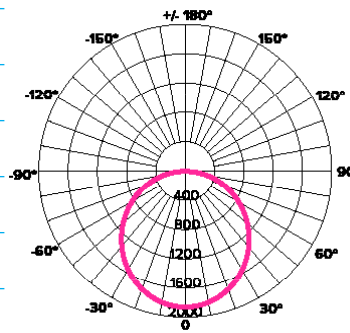

WARRANTY

5 Year Warranty

LISTINGS AND CERTIFICATIONS

PERFORMANCE & PARAMETERS

CCT	3000K / 4100K / 5000K / 6000K	
Beam Angle	120°	
CRI	> 80 Ra	
Efficacy	80 lm/W	
Rated Average Life	35,000 Hrs	
Input Voltage	100-277 V	
Power Frequency	50/60 Hz	
Power Tolerance	+-10%	

	1 FOOT	2 FEET	3 FEET	4 FEET
Luminous Flux	400 lm	900 lm	1100 lm	1600 lm
Input Power	5W	12W	14W	19W
Input Current	.05A	.1A	.11A	.16A
Fluorescent Equivalent	8W	13W	25W	32W

T5 LED Integrated Lamp

PHYSICAL CHARACTERISTICS ENGLISH

	1 FOOT	2 FEET	3 FEET	4 FEET
Body Length (A)	11.81"	22.40"	34.45"	46.46"
Lighted Length (B)	11.56"	22.15"	34.20"	46.21"
Cross-Section (H x W)	1.18 x .87"	1.18 x .87"	1.18 x .87"	1.18 x .87"
Net Weight	1.69 oz	3.20 oz	4.72 oz	5.33 oz

PHYSICAL CHARACTERISTICS METRIC

	1 FOOT	2 FEET	3 FEET	4 FEET
Body Length (A)	300mm	570mm	875mm	1180mm
Lighted Length (B)	294mm	564mm	869mm	1174mm
Cross-Section (H x W)	30 x 22mm	30 x 22mm	30 x 22mm	30 x 22mm
Net Weight	48g	91g	134g	151g