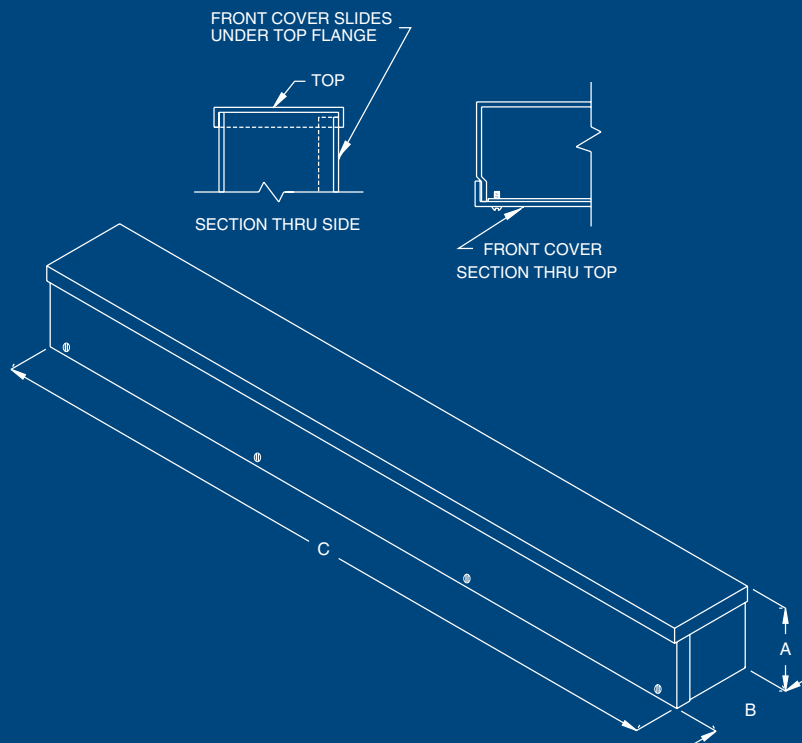

AUSTIN RAINPROOF TROUGHS

Austin rainproof troughs are Underwriters Laboratories Listed and are designed to provide a degree of protection against rain, sleet, and snow in outdoor use. Indoor use, rainproof troughs protect from dripping water.

Construction:

- Fabricated in accordance with UL specifications from code gauge steel.
- Dripshield along top of trough.
- Slip-on cover attached by screws at bottom edge.
- Embossed mounting holes on back.

Wireways
& Trough
Products

Finish:

Austin rainproof troughs are provided standard in galvanized. An ANSI 61 gray polyester powder coating over phosphatized surfaces is available on request.

Options:

- Special knockouts or knockout arrangements in bottom only.
- Special materials.
- Special finishes.
- Custom trough size or construction.

**INDUSTRY
STANDARDS**

UL 870
NEMA Type 3R
CUL 870

Austin Electrical Enclosures
Post Office Box 2320
Yadkinville, NC 27055

Phone: 336.468.2851
800.288.2851