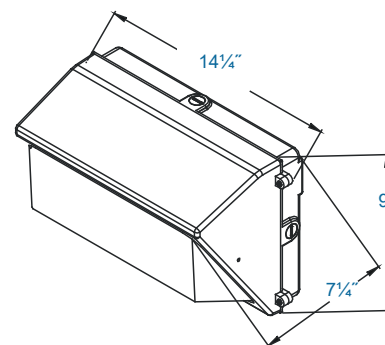

Options: Surge Protection; Battery Backup

Accessories Sold Separately.

LM-79 Report Available on Select Models.

DuraLED Medium Wallpack

MWP

DIMENSIONS

MWP

ORDER INFORMATION