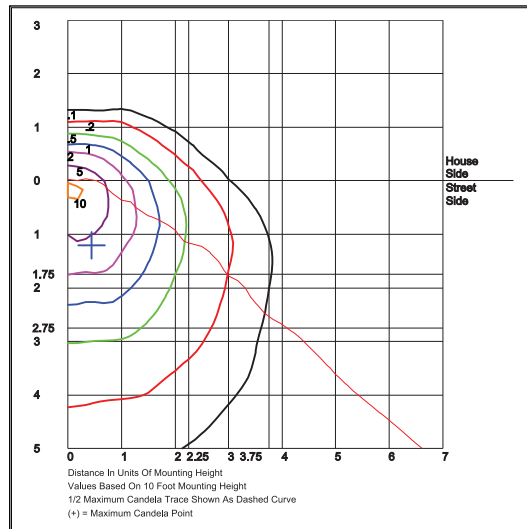

ACCESSORIES

OPTIONS:

- Wireguard: **MWPWG**
- Full Cutoff: **MWPFC**
- Side Cutoff: **MWPSCS**
- Vandal Shield: **MWPVS**
- Glass Lens: **MWPGL**

Provides 90 Minutes of Backup Power:
3EBL1202774500

PHOTOMETRICS

MWPQF1X41U5K

Specifications subject to change without notice.