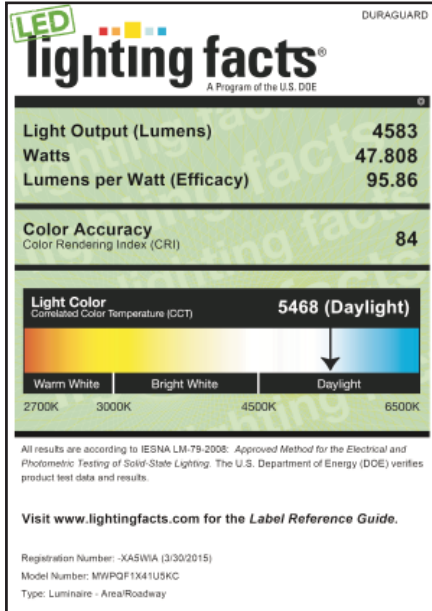

CRI: 83; CCT: 4000K, 5000K

Rated Life: 50,000 Hours; 5-Year Warranty

Aluminum Boards

Wattage: Array: 41.3w, System: 47w

Driver: Electronic Driver, 120-277V, 50/60Hz or 347/480V, 50/60Hz; Dimmable Driver

Listing & Ratings: CSA: Listed for Wet Locations. IP65
Operating Temperatures: -40°C to +40°C

DuraLED Medium Wallpack

Catalog #	Description	
Complete Units		
Ordering Information		
Example: MWPQF1X41U5KZSP		
MWP	Model:	MWP
Q	LED Mfr:	Q=QSSI
F	Optics:	F=Medium Beam Spread
1X	Number of Arrays:	1X=One
41	Wattage:	41=41w
U	Ballast:	U=120-277V, H=347/480V
5K	CCT:	4K=4000K, 5K=5000K
Z	Color:	Z=Bronze
-	Mounting:	N/A
SP	Options:	SF=Single Fuse, DF=Double Fuse, SP=Surge Protection

PHOTOMETRICS

MWPQF1X41U5K

Specifications subject to change without notice.

DuraLED Medium Wallpack

LM-79 Report Available.
DesignLights Consortium™ Qualified Luminaire.

*DuraLED Medium
Wallpack*

LED

Specifications subject to change without notice.