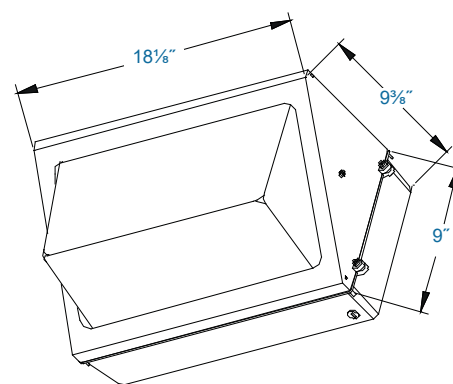

LM-79 Reports Available on Select Models.

DuraLED Large Wallpack

LWP

DIMENSIONS

LWP

ORDER INFORMATION

DuraLED Large Wallpack

Catalog #	Description	
Complete Units		
Ordering Information		
Example: LWPQF1X58U5KZSP		
LWP	Model:	LWP
Q	LED Mfr:	Q=QSSI
F	Optics:	F=Medium Beam Spread
1X	Number of Arrays:	1X=One
58	Wattage:	58=58w
U	Ballast:	U=120-277V, H=347/480V
5K	CCT:	4K=4000K, 5K=5000K
Z	Color:	Z=Bronze
-	Mounting:	N/A
SP	Options:	SF=Single Fuse, DF=Double Fuse, SP=Surge Protection, PC1=120V Button Photocell, PC2=240V Button Photocell