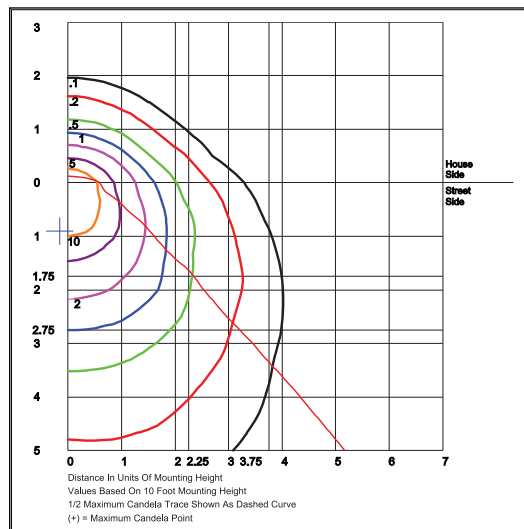

Wireguard
(LWPWG)

Full Cutoff
(LWPFC)

Side Cutoff
(LWPSCS)

Vandal Shield
(LWPVS)

Glass Lens
(LWPGL)

Battery Backup
(3EBL1202774500)

Button Photocell
(PC1, PC2)

PHOTOMETRICS