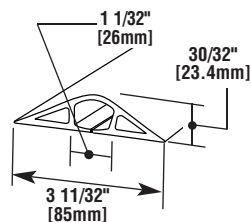

1200 SERIES — CHANNEL CAPACITY UP TO 5/16" [7.9MM] CABLE DIAMETER		
CATALOG NUMBER	COLOR	LENGTH
BE1200-5	Beige	5' [1.5m]
BE1200-5R	Beige	5' [1.5m]
BE1200-10	Beige	10' [3.0m]
BE1200-50	Beige	50' [15.2m]
BK1200-5	Black	5' [1.5m]
BK1200-10	Black	10' [3.0m]
BK1200-50	Black	50' [15.2m]
BR1200-5R	Brown	5' [1.5m]
BR1200-5	Brown	5' [1.5m]
BR1200-10	Brown	10' [3.0m]
BR1200-50	Brown	50' [15.2m]
GR1200-5	Gray	5' [1.5m]
GR1200-5R	Gray	5' [1.5m]
GR1200-10	Gray	10' [3.0m]
GR1200-50	Gray	50' [15.2m]
YL1200-50	High Visibility Yellow	50' [15.2m]

1400 SERIES — CHANNEL CAPACITY UP TO 1/2" [12.7MM] CABLE DIAMETER

CATALOG NUMBER	COLOR	LENGTH	
BE1400-5	Beige	5'	[1.5m]
BE1400-10	Beige	10'	[3.0m]
BE1400-50	Beige	50'	[15.2m]
BK1400-5	Black	5'	[1.5m]
BK1400-10	Black	10'	[3.0m]
BK1400-50	Black	50'	[15.2m]
BR1400-5	Brown	5'	[1.5m]
BR1400-10	Brown	10'	[3.0m]
BR1400-50	Brown	50'	[15.2m]
GR1400-5	Gray	5'	[1.5m]
GR1400-10	Gray	10'	[3.0m]
GR1400-50	Gray	50'	[15.2m]
YL1400-50	High Visibility Yellow	50'	[15.2m]

1600 SERIES — CHANNEL CAPACITY UP TO 3/4" [19.1MM] CABLE DIAMETER

CATALOG NUMBER	COLOR	LENGTH	
BE1600-5	Beige	5'	[1.5m]
BE1600-10	Beige	10'	[3.0m]
BE1600-25	Beige	25'	[7.6m]
BK1600-5	Black	5'	[1.5m]
BK1600-10	Black	10'	[3.0m]
BK1600-25	Black	25'	[7.6m]
BR1600-5	Brown	5'	[1.5m]
BR1600-10	Brown	10'	[3.0m]
BR1600-25	Brown	25'	[7.6m]
GR1600-5	Gray	5'	[1.5m]
GR1600-10	Gray	10'	[3.0m]
GR1600-25	Gray	25'	[7.6m]
YL1600-25	High Visibility Yellow	25'	[7.6m]