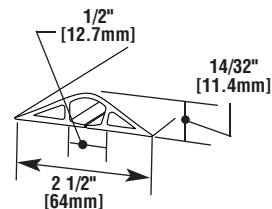

1200 SERIES — CHANNEL CAPACITY UP TO 5/16" [7.9MM] CABLE DIAMETER		
CATALOG NUMBER	COLOR	LENGTH
BE1200-5	Beige	5' [1.5m]
BE1200-5R	Beige	5' [1.5m]
BE1200-10	Beige	10' [3.0m]
BE1200-50	Beige	50' [15.2m]
BK1200-5	Black	5' [1.5m]
BK1200-10	Black	10' [3.0m]
BK1200-50	Black	50' [15.2m]
BR1200-5R	Brown	5' [1.5m]
BR1200-5	Brown	5' [1.5m]
BR1200-10	Brown	10' [3.0m]
BR1200-50	Brown	50' [15.2m]
GR1200-5	Gray	5' [1.5m]
GR1200-5R	Gray	5' [1.5m]
GR1200-10	Gray	10' [3.0m]
GR1200-50	Gray	50' [15.2m]
YL1200-50	High Visibility Yellow	50' [15.2m]

1400 SERIES — CHANNEL CAPACITY UP TO 1/2" [12.7MM] CABLE DIAMETER

CATALOG NUMBER	COLOR	LENGTH	
BE1400-5	Beige	5'	[1.5m]
BE1400-10	Beige	10'	[3.0m]
BE1400-50	Beige	50'	[15.2m]
BK1400-5	Black	5'	[1.5m]
BK1400-10	Black	10'	[3.0m]
BK1400-50	Black	50'	[15.2m]
BR1400-5	Brown	5'	[1.5m]
BR1400-10	Brown	10'	[3.0m]
BR1400-50	Brown	50'	[15.2m]
GR1400-5	Gray	5'	[1.5m]
GR1400-10	Gray	10'	[3.0m]
GR1400-50	Gray	50'	[15.2m]
YL1400-50	High Visibility Yellow	50'	[15.2m]

1600 SERIES — CHANNEL CAPACITY UP TO 3/4" [19.1MM] CABLE DIAMETER

CATALOG NUMBER	COLOR	LENGTH	
BE1600-5	Beige	5'	[1.5m]
BE1600-10	Beige	10'	[3.0m]
BE1600-25	Beige	25'	[7.6m]
BK1600-5	Black	5'	[1.5m]
BK1600-10	Black	10'	[3.0m]
BK1600-25	Black	25'	[7.6m]
BR1600-5	Brown	5'	[1.5m]
BR1600-10	Brown	10'	[3.0m]
BR1600-25	Brown	25'	[7.6m]
GR1600-5	Gray	5'	[1.5m]
GR1600-10	Gray	10'	[3.0m]
GR1600-25	Gray	25'	[7.6m]
YL1600-25	High Visibility Yellow	25'	[7.6m]