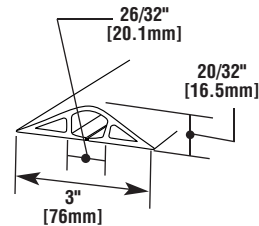

1200 SERIES — CHANNEL CAPACITY UP TO 5/16" [7.9MM] CABLE DIAMETER		
CATALOG NUMBER	COLOR	LENGTH
BE1200-5	Beige	5' [1.5m]
BE1200-5R	Beige	5' [1.5m]
BE1200-10	Beige	10' [3.0m]
BE1200-50	Beige	50' [15.2m]
BK1200-5	Black	5' [1.5m]
BK1200-10	Black	10' [3.0m]
BK1200-50	Black	50' [15.2m]
BR1200-5R	Brown	5' [1.5m]
BR1200-5	Brown	5' [1.5m]
BR1200-10	Brown	10' [3.0m]
BR1200-50	Brown	50' [15.2m]
GR1200-5	Gray	5' [1.5m]
GR1200-5R	Gray	5' [1.5m]
GR1200-10	Gray	10' [3.0m]
GR1200-50	Gray	50' [15.2m]
YL1200-50	High Visibility Yellow	50' [15.2m]

1400 SERIES — CHANNEL CAPACITY UP TO 1/2" [12.7MM] CABLE DIAMETER

CATALOG NUMBER	COLOR	LENGTH	
BE1400-5	Beige	5'	[1.5m]
BE1400-10	Beige	10'	[3.0m]
BE1400-50	Beige	50'	[15.2m]
BK1400-5	Black	5'	[1.5m]
BK1400-10	Black	10'	[3.0m]
BK1400-50	Black	50'	[15.2m]
BR1400-5	Brown	5'	[1.5m]
BR1400-10	Brown	10'	[3.0m]
BR1400-50	Brown	50'	[15.2m]
GR1400-5	Gray	5'	[1.5m]
GR1400-10	Gray	10'	[3.0m]
GR1400-50	Gray	50'	[15.2m]
YL1400-50	High Visibility Yellow	50'	[15.2m]

1600 SERIES — CHANNEL CAPACITY UP TO 3/4" [19.1MM] CABLE DIAMETER

CATALOG NUMBER	COLOR	LENGTH	
BE1600-5	Beige	5'	[1.5m]
BE1600-10	Beige	10'	[3.0m]
BE1600-25	Beige	25'	[7.6m]
BK1600-5	Black	5'	[1.5m]
BK1600-10	Black	10'	[3.0m]
BK1600-25	Black	25'	[7.6m]
BR1600-5	Brown	5'	[1.5m]
BR1600-10	Brown	10'	[3.0m]
BR1600-25	Brown	25'	[7.6m]
GR1600-5	Gray	5'	[1.5m]
GR1600-10	Gray	10'	[3.0m]
GR1600-25	Gray	25'	[7.6m]
YL1600-25	High Visibility Yellow	25'	[7.6m]